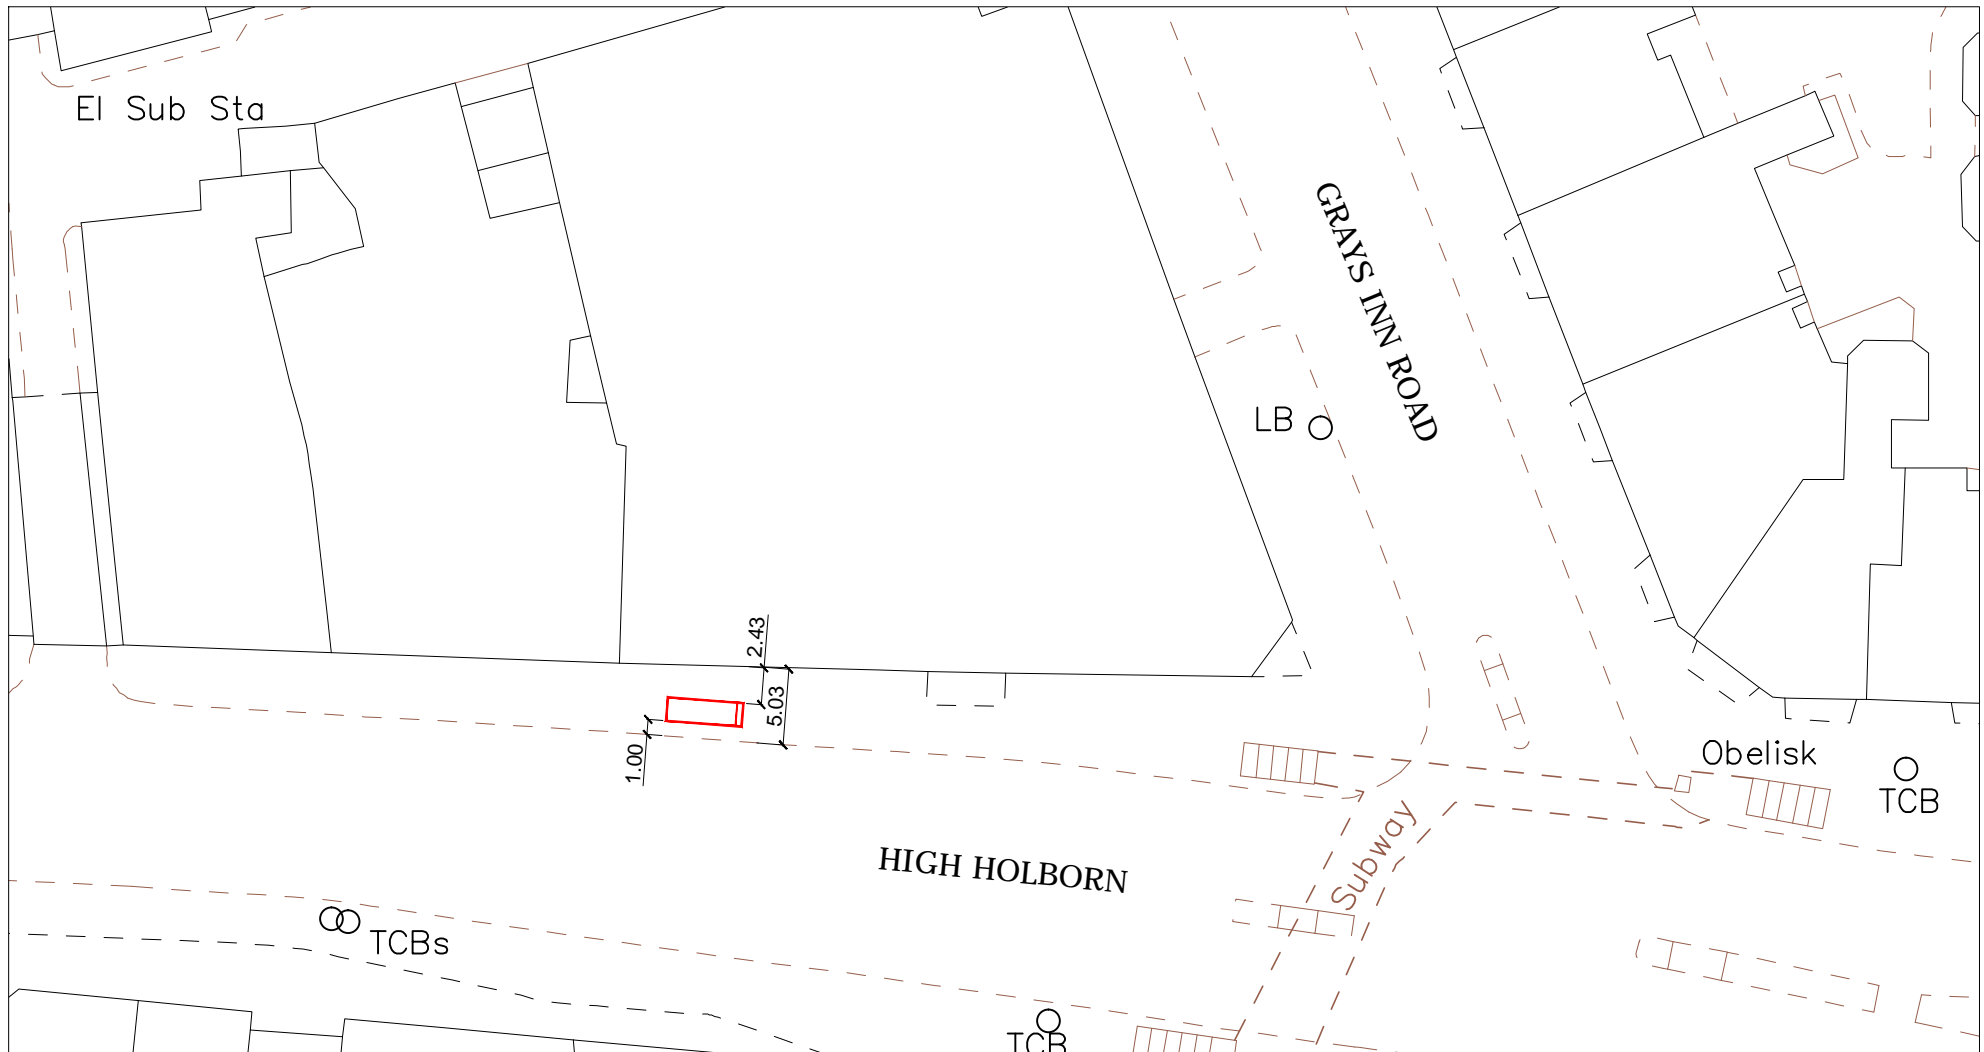

# SITE ADDRESS

High Holborn, London, WC1V 6DR  
 Junction with Grays Inn Road  
 Furniture Index: CAM0070AB  
 Easting/Northing: 531085/181623

SCALE BAR [1:1250 @ A4]

1	LOCATION PLAN
---	---------------

SCALE 1 : 1250

# SITE ADDRESS

High Holborn, London, WC1V 6DR

Junction with Grays Inn Road

Furniture Index: CAM0070AB

Easting/Northing: 531085/181623

SCALE BAR [1:500 @ A4]

## SITE ADDRESS

High Holborn, London, WC1V 6DR  
Junction with Grays Inn Road  
Furniture Index: CAM0070AB  
Easting/Northing: 531085/181623

# SITE ADDRESS

High Holborn, London, WC1V 6DR

Junction with Grays Inn Road

Furniture Index: CAM0070AB

Easting/Northing: 531085/181623

SCALE BAR [1:20 @ A4]