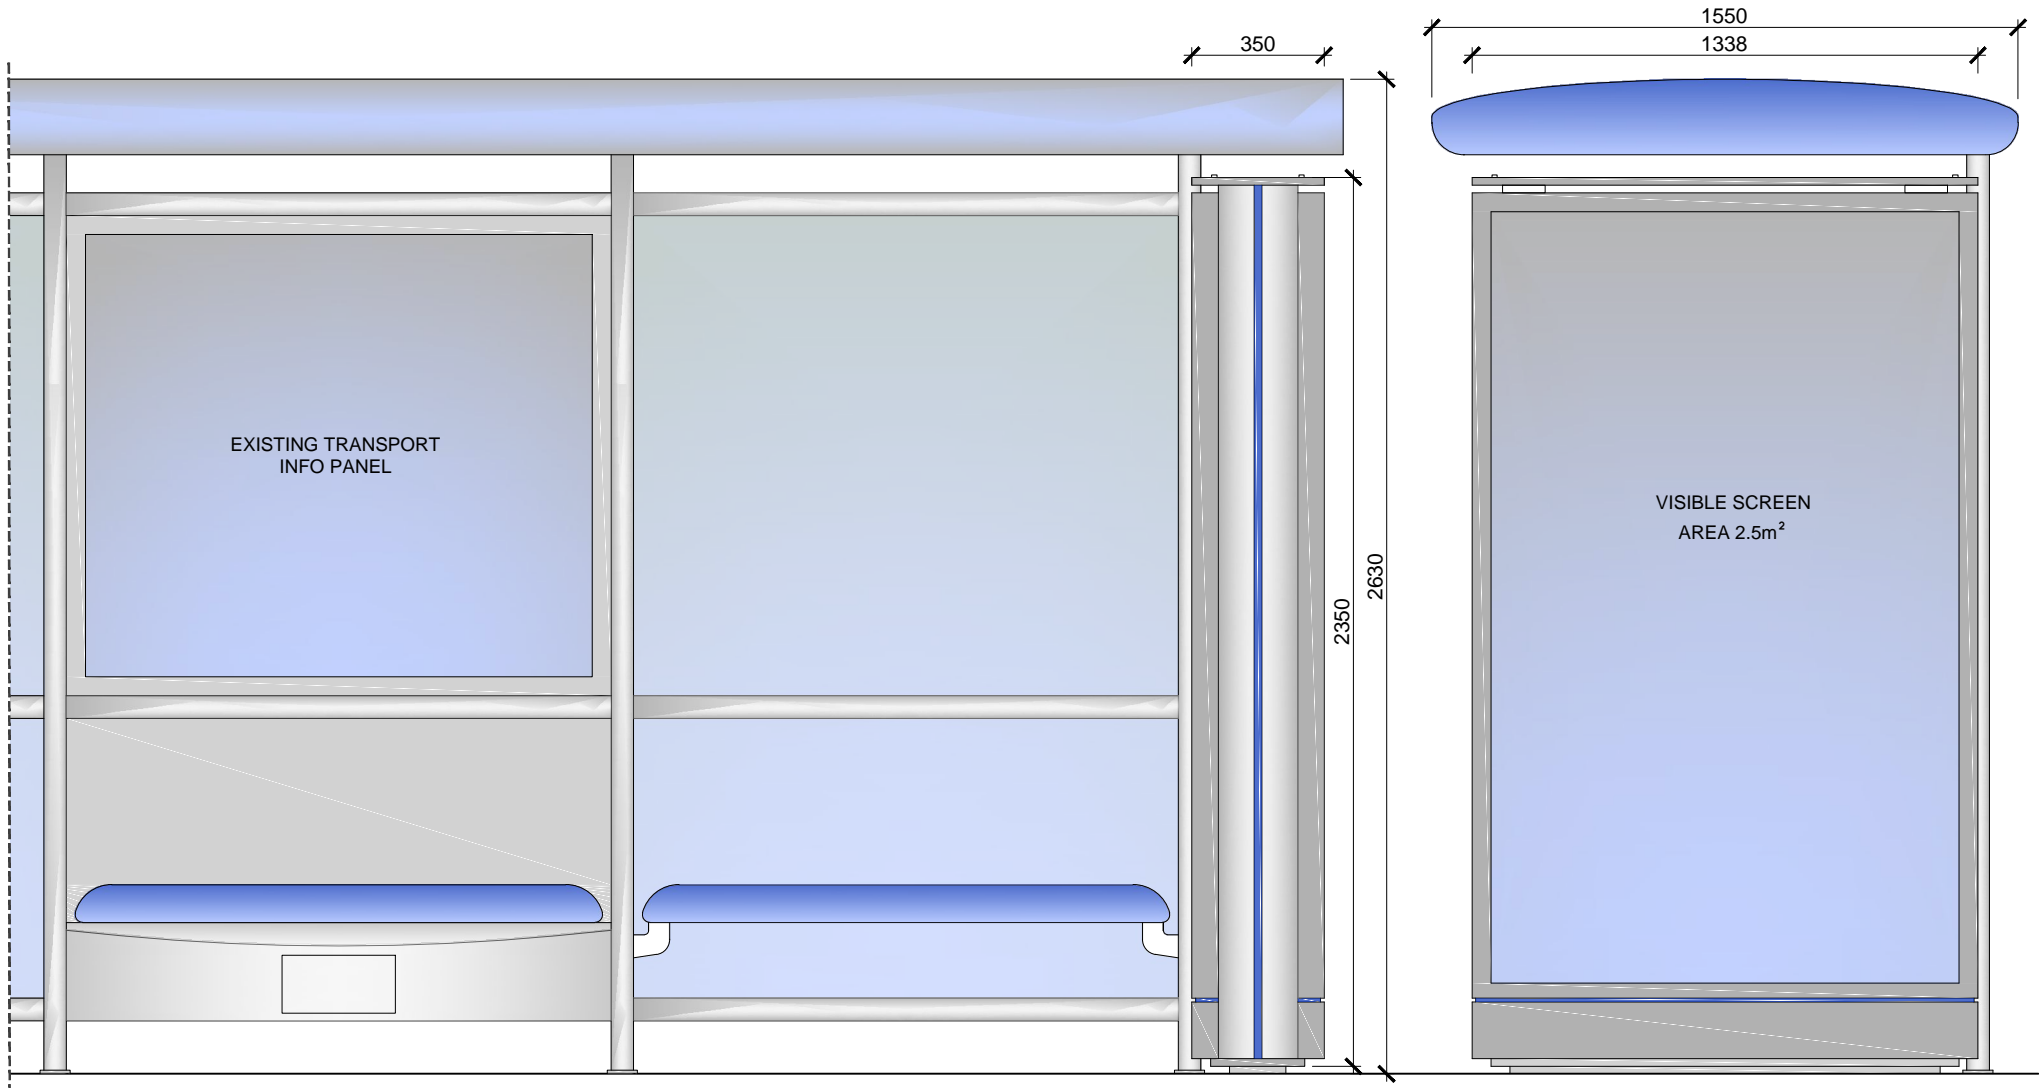

## PROPOSED ADVERTISING DISPLAY

The proposed advertising panel will comprise a double sided freestanding digital display unit at one end of the bus shelter. This will be viewed as an integral part of the existing shelter design.

# SITE ADDRESS

High Holborn, London, WC1V 6DR

Junction with Grays Inn Road

Furniture Index: CAM0070AB

Easting/Northing: 531085/181623

SCALE BAR [1:20 @ A4]