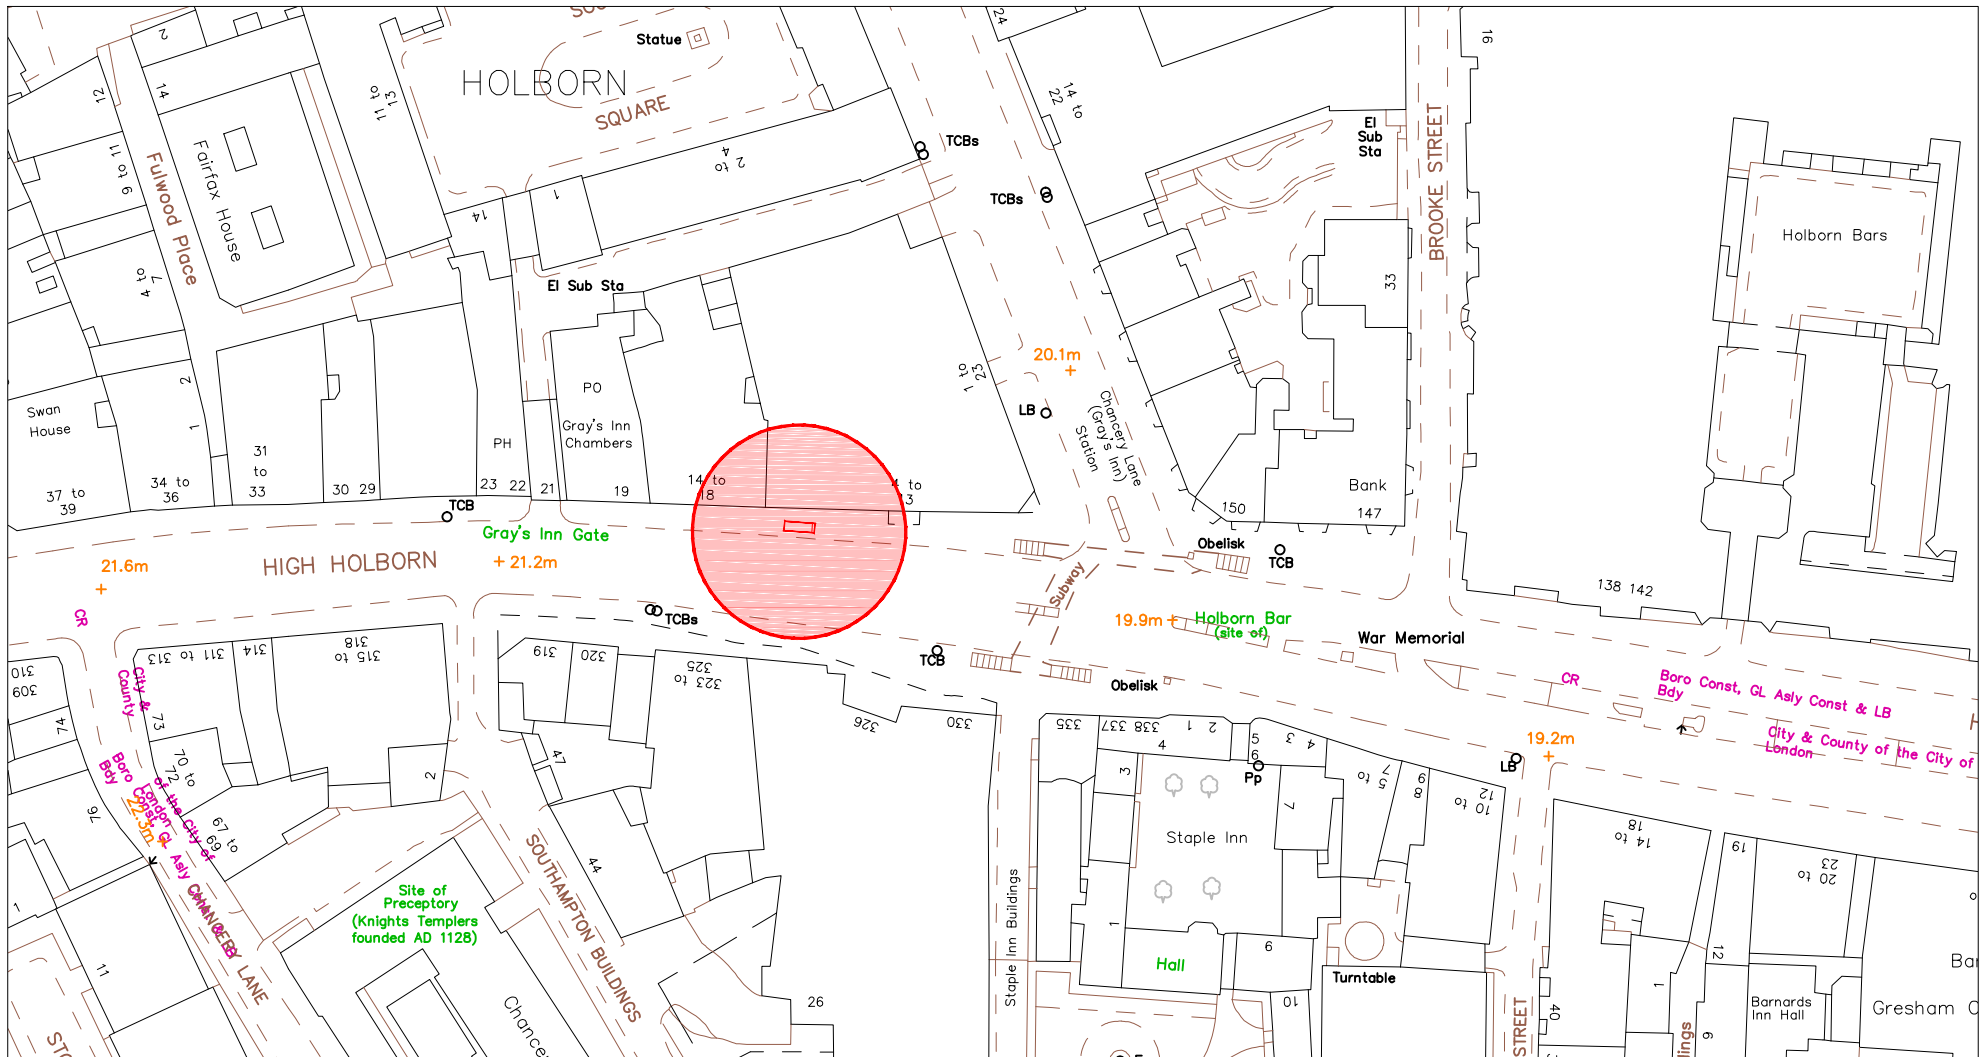

# SITE ADDRESS

High Holborn, London, WC1V 6DR  
 Junction with Grays Inn Road  
 Furniture Index: CAM0070AB  
 Easting/Northing: 531085/181623

SCALE BAR [1:1250 @ A4]

1	LOCATION PLAN
---	---------------

SCALE 1 : 1250

# SITE ADDRESS

High Holborn, London, WC1V 6DR

Junction with Grays Inn Road

Furniture Index: CAM0070AB

Easting/Northing: 531085/181623

SCALE BAR [1:500 @ A4]

## SITE ADDRESS

High Holborn, London, WC1V 6DR  
Junction with Grays Inn Road  
Furniture Index: CAM0070AB  
Easting/Northing: 531085/181623

# SITE ADDRESS

High Holborn, London, WC1V 6DR

Junction with Grays Inn Road

Furniture Index: CAM0070AB

Easting/Northing: 531085/181623

SCALE BAR [1:20 @ A4]