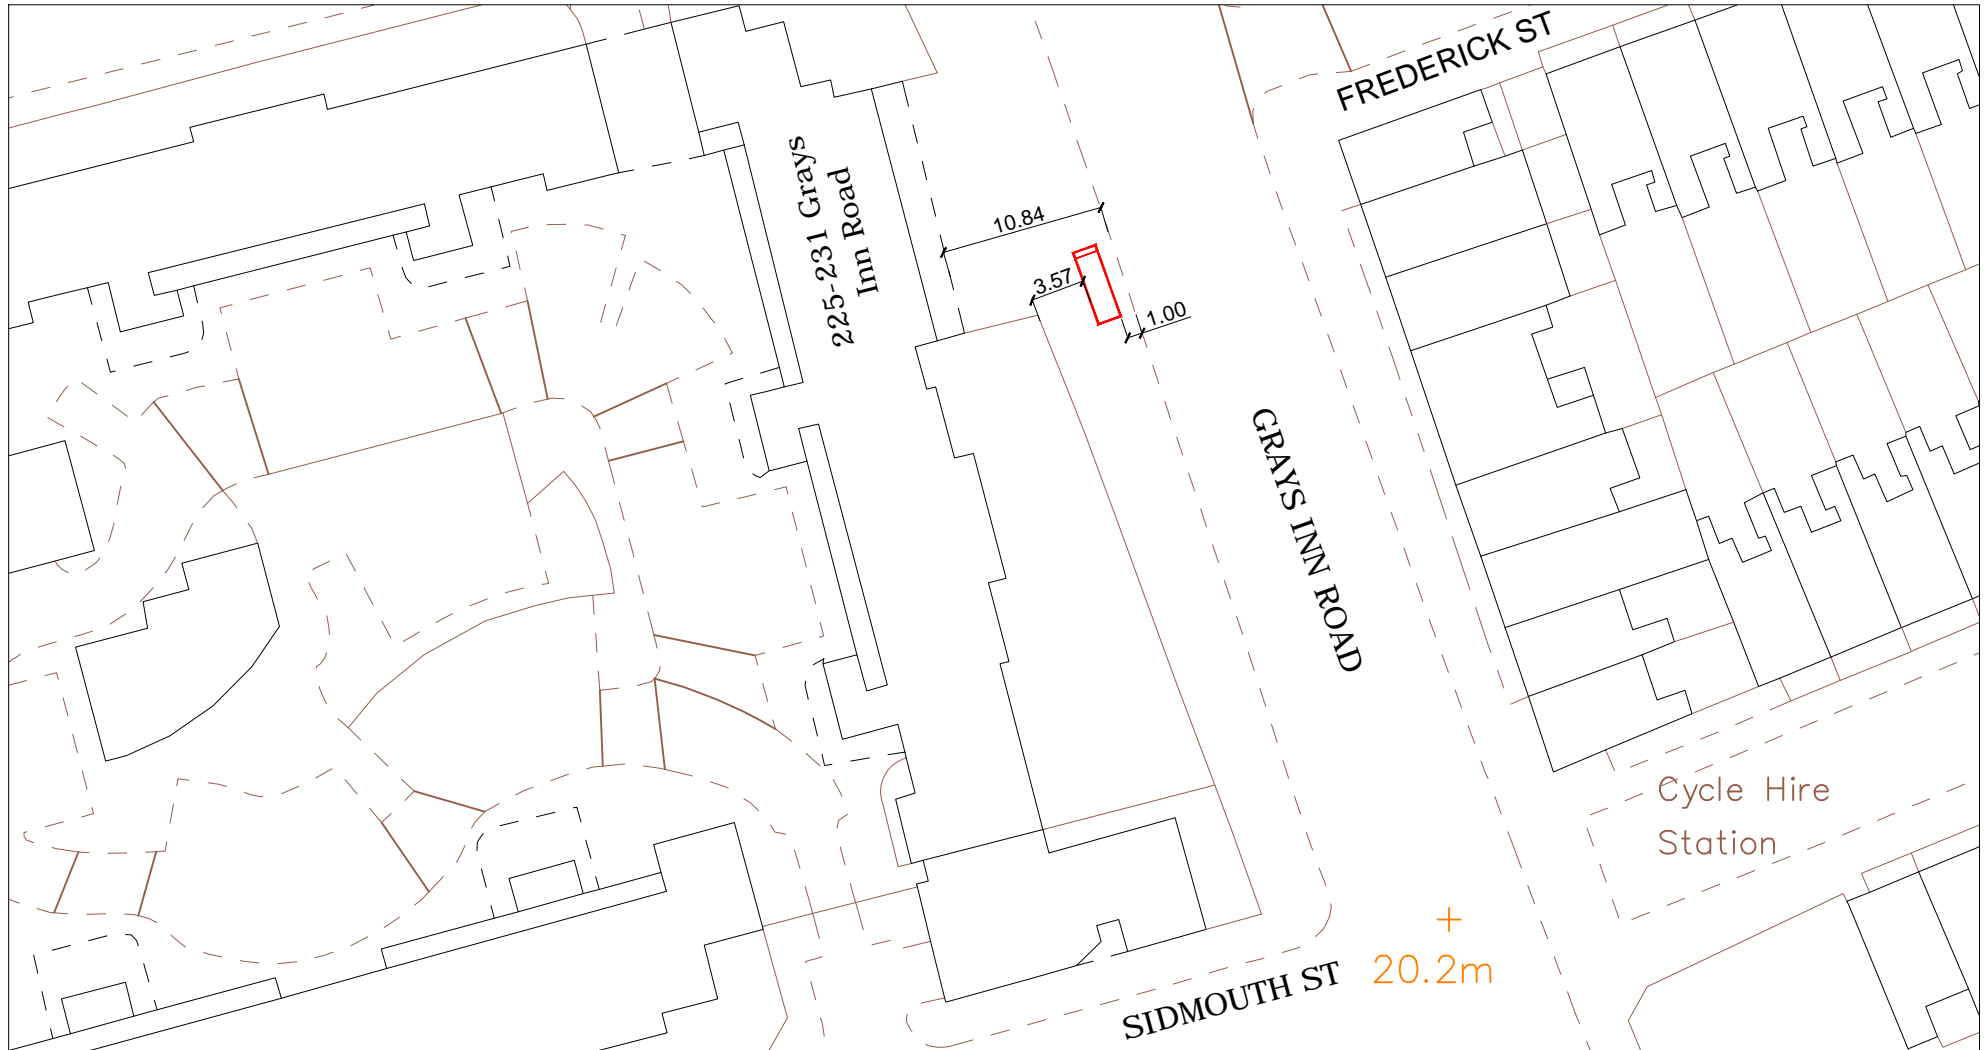

# SITE ADDRESS

225-231 Grays Inn Road, London, WC1X 8RH

Junction with Sidmouth St

Furniture Index: CAM0064AB

Easting/Northing: 530599/182645

SCALE BAR [1:1250 @ A4]

# SITE ADDRESS

225-231 Grays Inn Road, London, WC1X 8RH

Junction with Sidmouth St

Furniture Index: CAM0064AB

Easting/Northing: 530599/182645

## SITE ADDRESS

225-231 Grays Inn Road, London, WC1X 8RH

Junction with Sidmouth St

Furniture Index: CAM0064AB

Easting/Northing: 530599/182645

## PROPOSED ADVERTISING DISPLAY

The proposed advertising panel will comprise a double sided freestanding digital display unit at one end of the bus shelter. This will be viewed as an integral part of the existing shelter design.