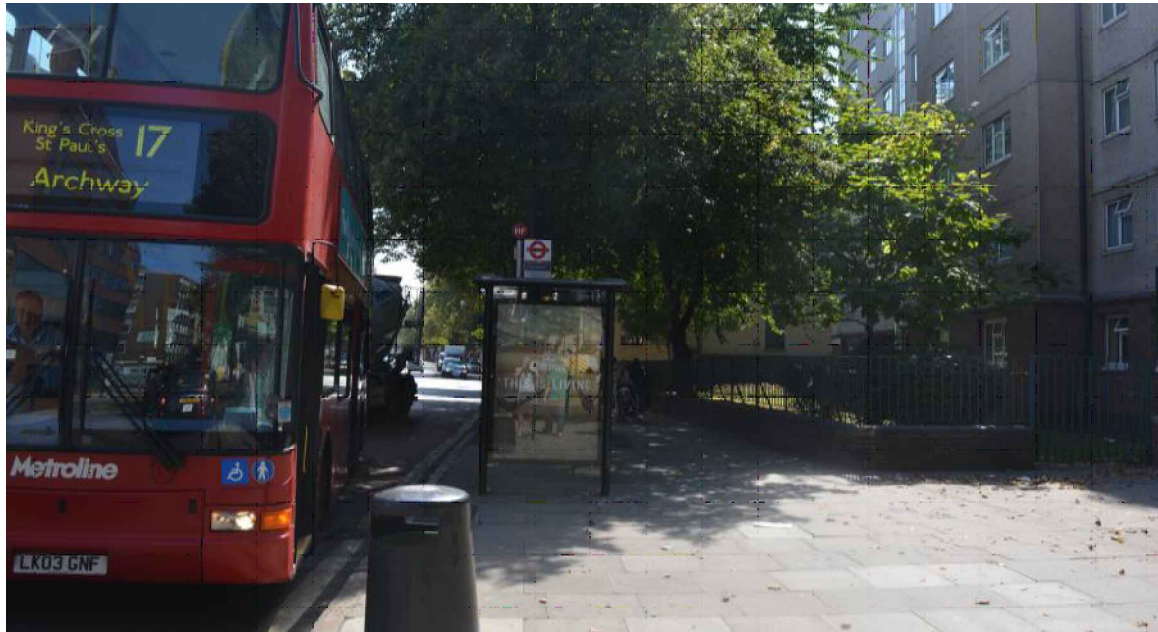

# SITE ADDRESS

225-231 Grays Inn Road, London, WC1X 8RH

Junction with Sidmouth St

Furniture Index: CAM0064AB

Easting/Northing: 530599/182645

SCALE BAR [1:1250 @ A4]

# SITE ADDRESS

225-231 Grays Inn Road, London, WC1X 8RH

Junction with Sidmouth St

Furniture Index: CAM0064AB

Easting/Northing: 530599/182645

## PROPOSED ADVERTISING DISPLAY

The proposed advertising panel will comprise a double sided freestanding digital display unit at one end of the bus shelter. This will be viewed as an integral part of the existing shelter design.