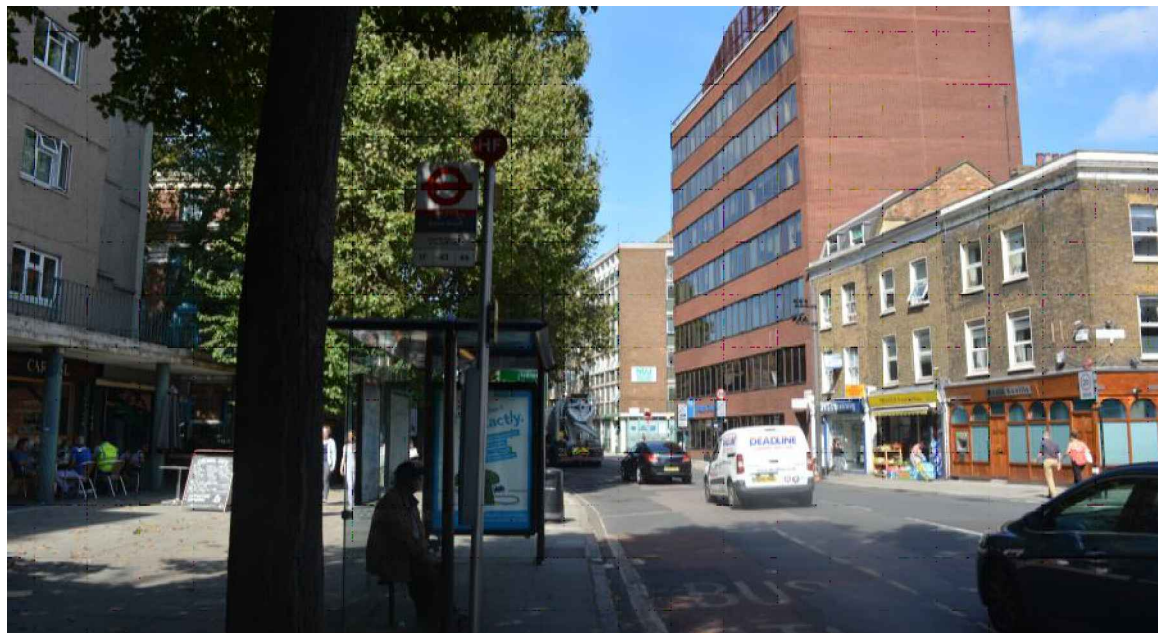

SITE ADDRESS

225-231 Grays Inn Road, London, WC1X 8RH

Junction with Sidmouth St

Furniture Index: CAM0064AB

Easting/Northing: 530599/182645

PROPOSED ADVERTISING DISPLAY

The proposed advertising panel will comprise a double sided freestanding digital display unit at one end of the bus shelter. This will be viewed as an integral part of the existing shelter design.