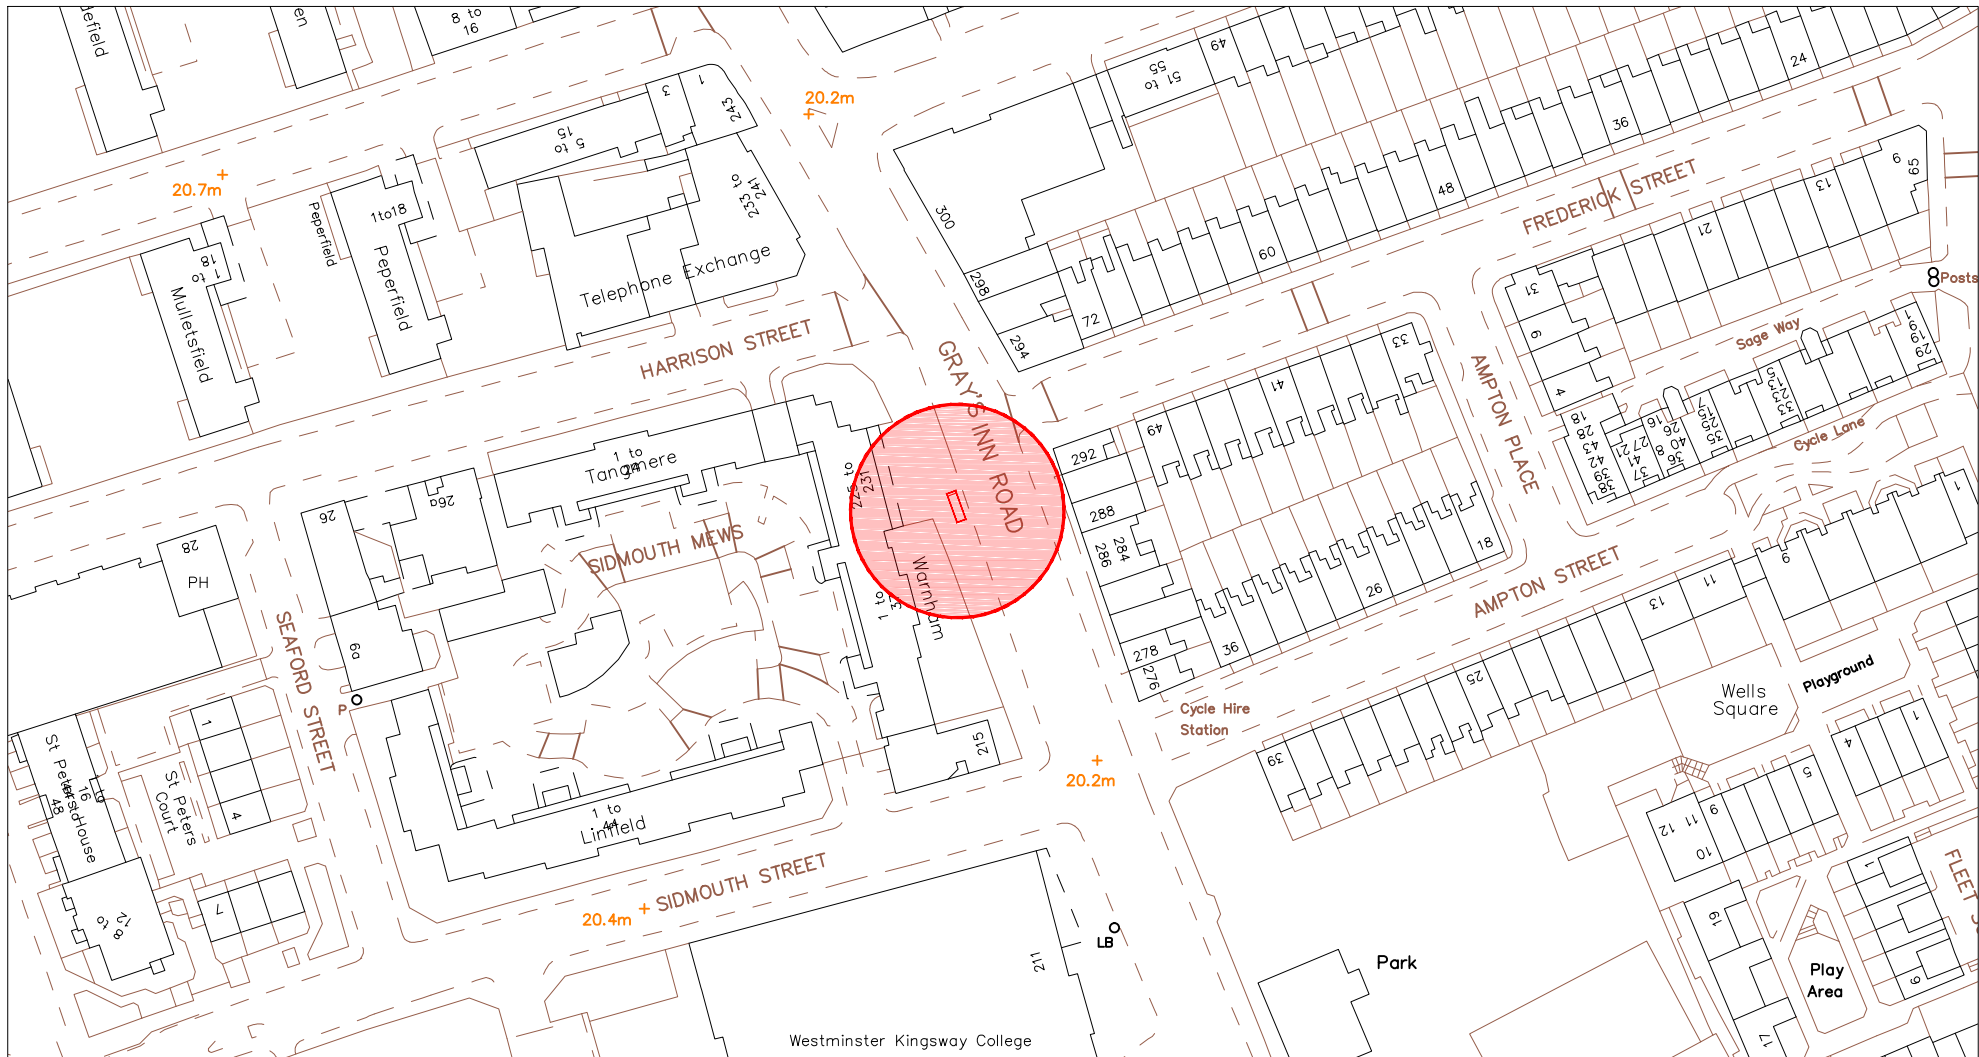

# SITE ADDRESS

225-231 Grays Inn Road, London, WC1X 8RH

Junction with Sidmouth St

Furniture Index: CAM0064AB

Easting/Northing: 530599/182645

SCALE BAR [1:1250 @ A4]

# SITE ADDRESS

225-231 Grays Inn Road, London, WC1X 8RH

Junction with Sidmouth St

Furniture Index: CAM0064AB

Easting/Northing: 530599/182645

## SITE ADDRESS

225-231 Grays Inn Road, London, WC1X 8RH

Junction with Sidmouth St

Furniture Index: CAM0064AB

Easting/Northing: 530599/182645

## PROPOSED ADVERTISING DISPLAY

The proposed advertising panel will comprise a double sided freestanding digital display unit at one end of the bus shelter. This will be viewed as an integral part of the existing shelter design.