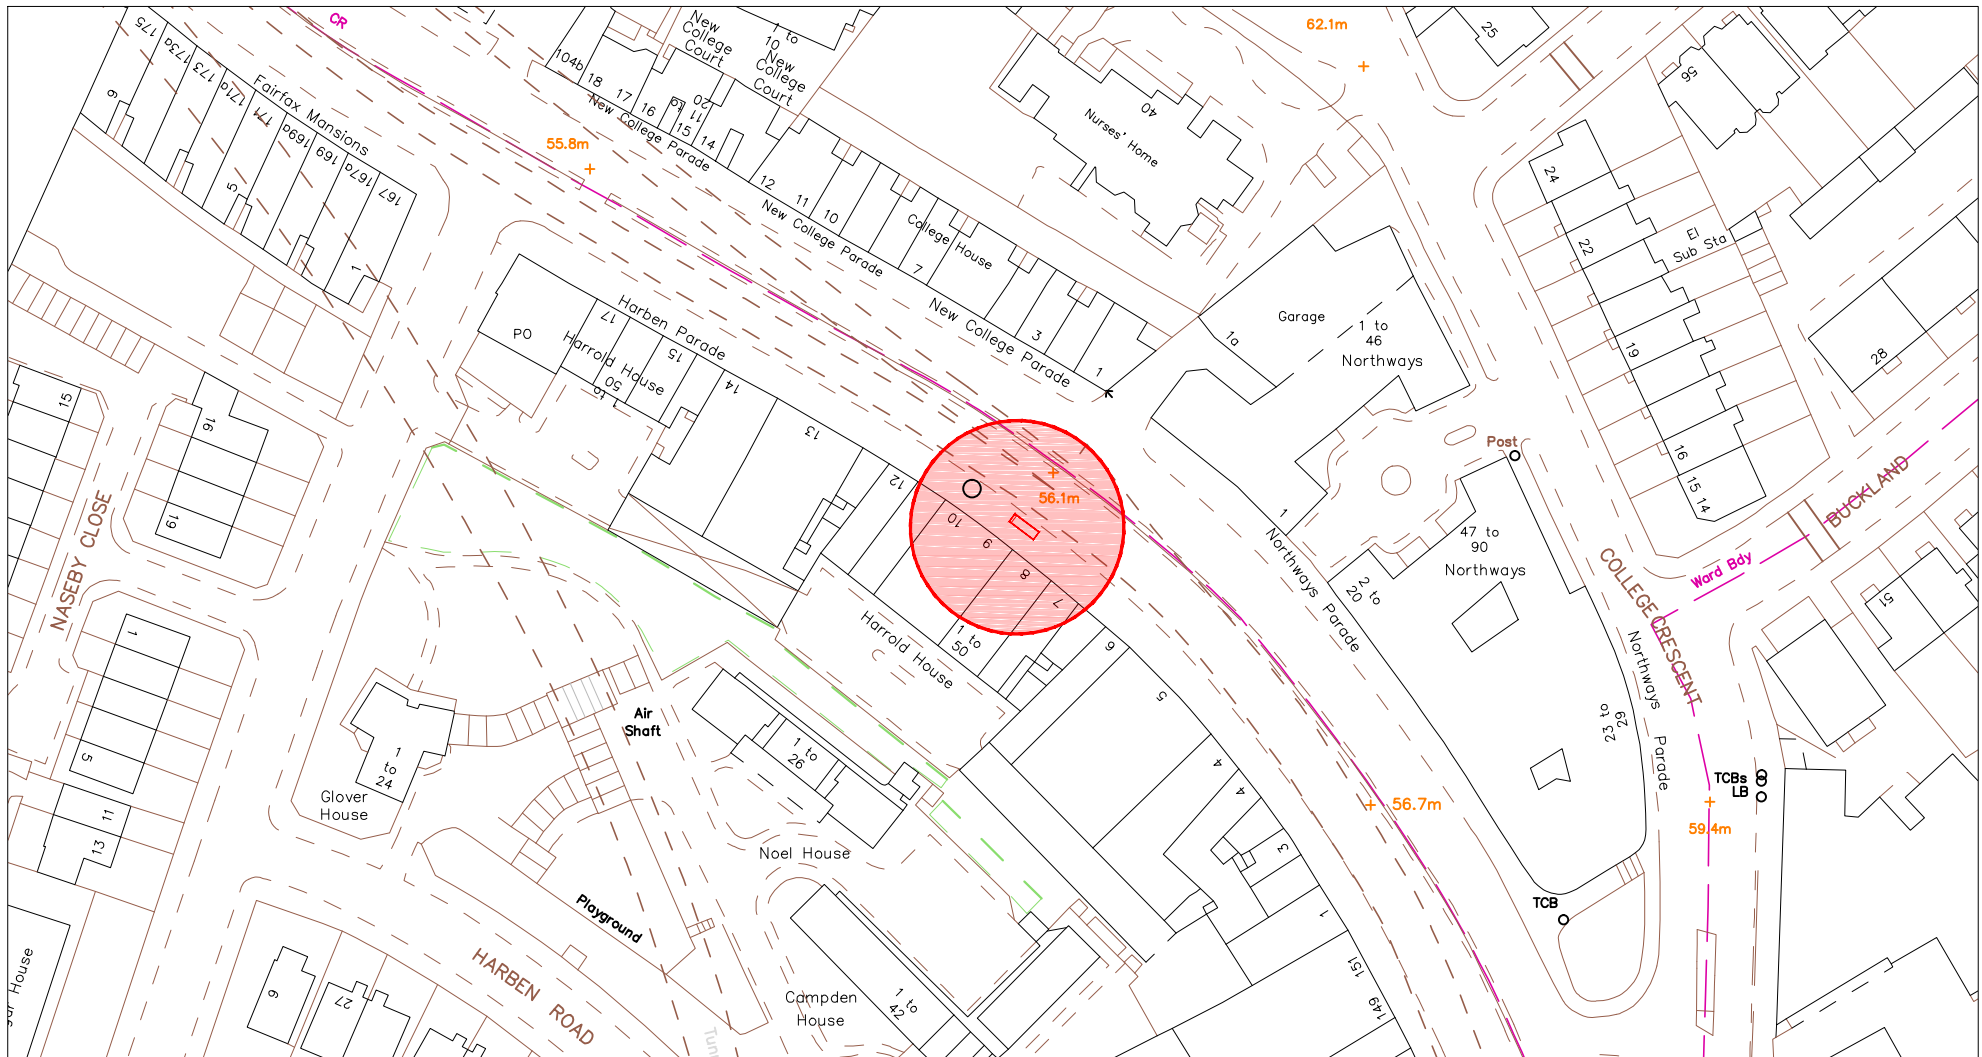

SITE ADDRESS

Finchley Road, London, NW3 5JP
Junction with Fairfax Road - 200m Before
Furniture Index: CAM0037AB
Easting/Northing: 526547/184461

SITE ADDRESS

Finchley Road, London, NW3 5JP
Junction with Fairfax Road - 200m Before
Furniture Index: CAM0037AB
Easting/Northing: 526547/184461

SCALE BAR [1:500 @ A4]
0 5 10 15 20 25m

SITE ADDRESS

Finchley Road, London, NW3 5JP
Junction with Fairfax Road - 200m Before
Furniture Index: CAM0037AB
Easting/Northing: 526547/184461

PROPOSED ADVERTISING DISPLAY

The proposed advertising panel will comprise a double sided freestanding digital display unit at one end of the bus shelter. This will be viewed as an integral part of the existing shelter design.

SITE ADDRESS

Finchley Road, London, NW3 5JP
Junction with Fairfax Road - 200m Before

Furniture Index: CAM0037AB

Easting/Northing: 526547/184461

SCALE BAR [1:20 @ A4]