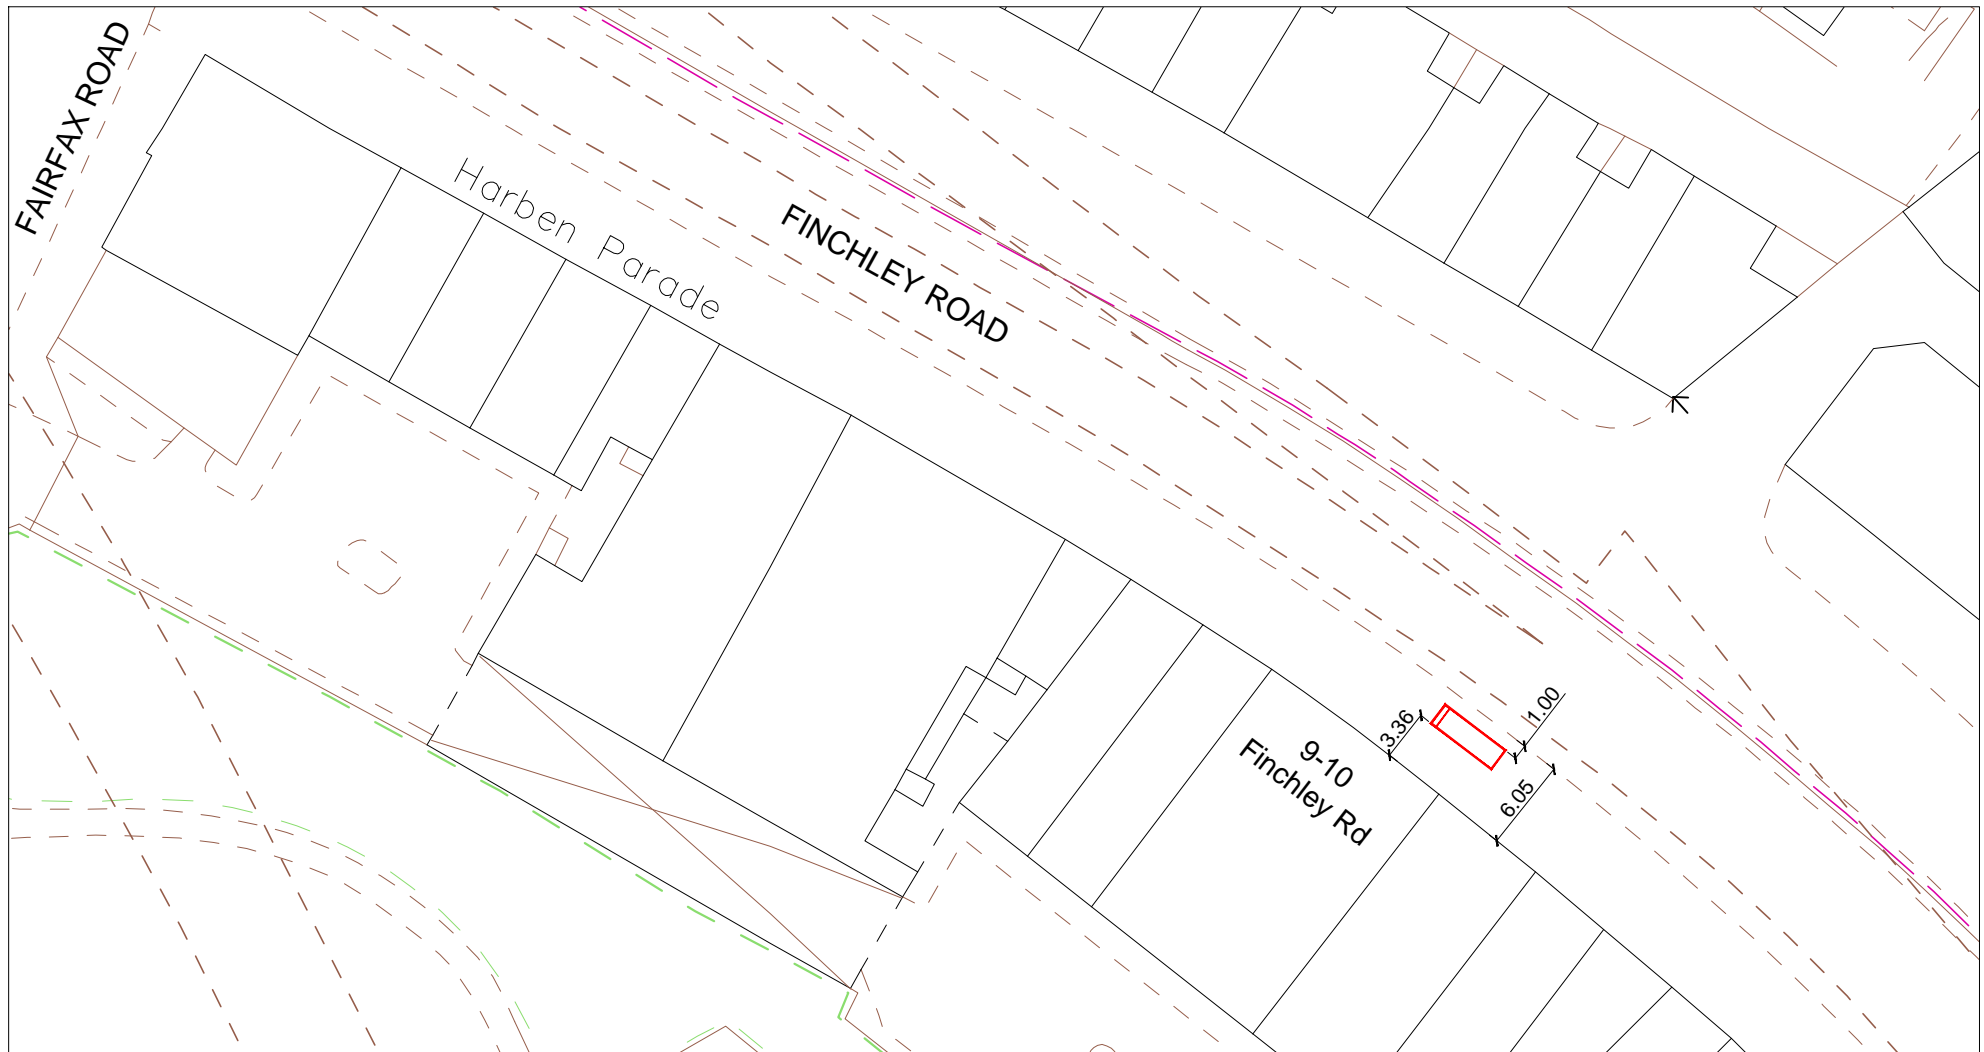

SITE ADDRESS

Finchley Road, London, NW3 5JP
Junction with Fairfax Road - 200m Before
Furniture Index: CAM0037AB
Easting/Northing: 526547/184461

SITE ADDRESS

Finchley Road, London, NW3 5JP
Junction with Fairfax Road - 200m Before
Furniture Index: CAM0037AB
Easting/Northing: 526547/184461

SCALE BAR [1:500 @ A4]
0 5 10 15 20 25m

SITE ADDRESS

Finchley Road, London, NW3 5JP
Junction with Fairfax Road - 200m Before
Furniture Index: CAM0037AB
Easting/Northing: 526547/184461

PROPOSED ADVERTISING DISPLAY

The proposed advertising panel will comprise a double sided freestanding digital display unit at one end of the bus shelter. This will be viewed as an integral part of the existing shelter design.

SITE ADDRESS

Finchley Road, London, NW3 5JP
Junction with Fairfax Road - 200m Before

Furniture Index: CAM0037AB

Easting/Northing: 526547/184461

SCALE BAR [1:20 @ A4]