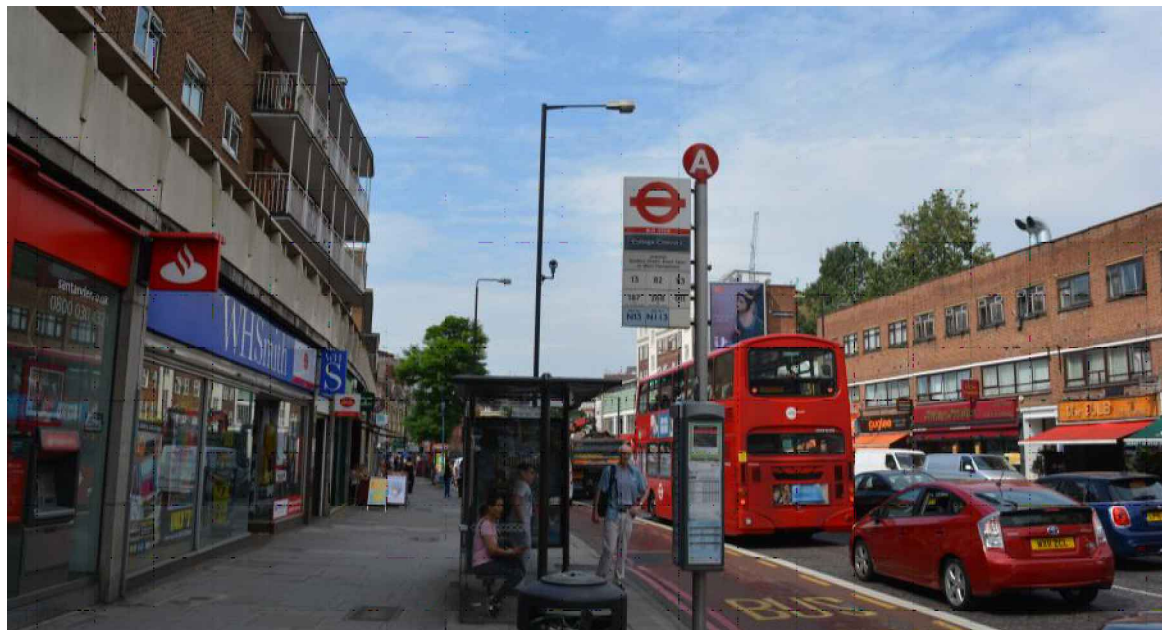

SITE ADDRESS

Finchley Road, London, NW3 5JP
Junction with Fairfax Road - 200m Before
Furniture Index: CAM0037AB
Easting/Northing: 526547/184461

SITE ADDRESS

Finchley Road, London, NW3 5JP
Junction with Fairfax Road - 200m Before
Furniture Index: CAM0037AB
Easting/Northing: 526547/184461

SCALE BAR [1:500 @ A4]
0 5 10 15 20 25m

SITE ADDRESS

Finchley Road, London, NW3 5JP
Junction with Fairfax Road - 200m Before
Furniture Index: CAM0037AB
Easting/Northing: 526547/184461

PROPOSED ADVERTISING DISPLAY

The proposed advertising panel will comprise a double sided freestanding digital display unit at one end of the bus shelter. This will be viewed as an integral part of the existing shelter design.

SITE ADDRESS