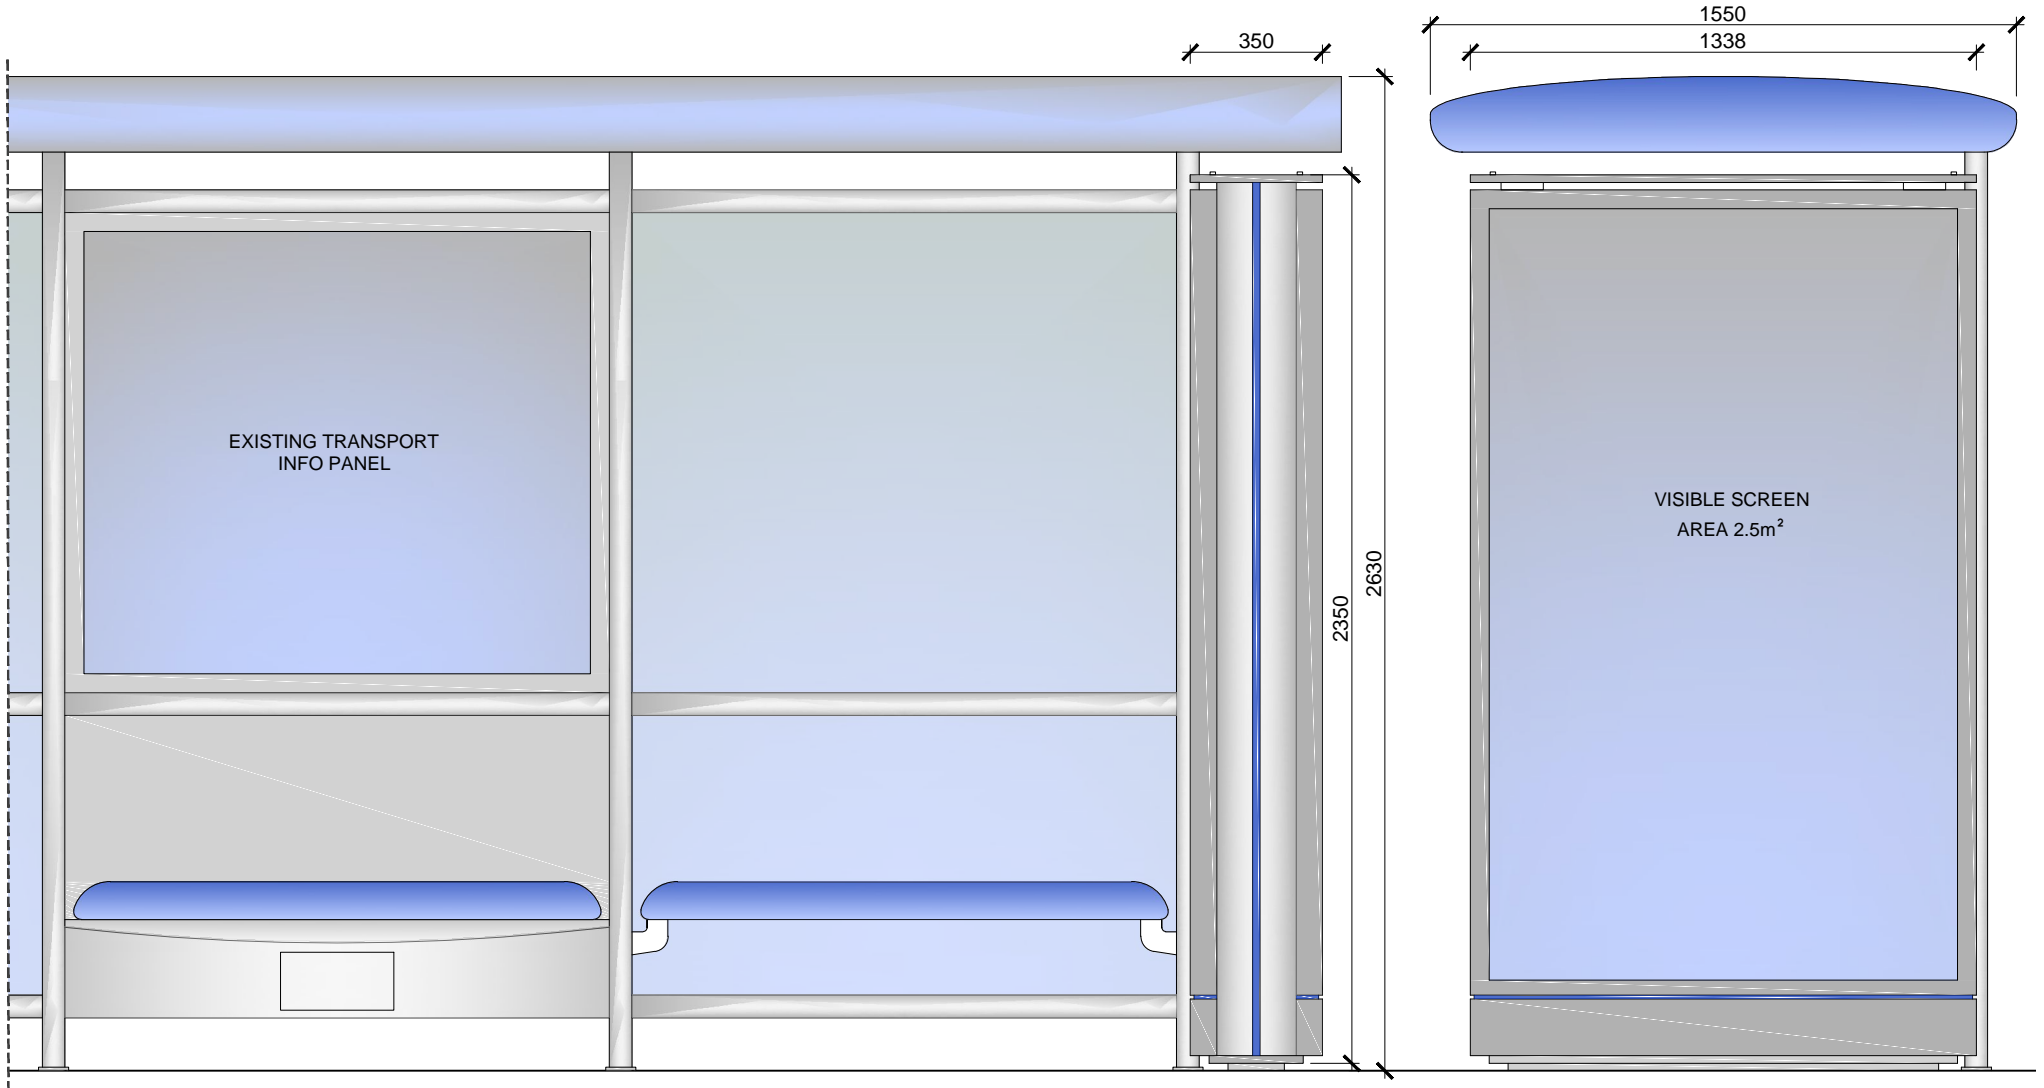

SCALE BAR [1:500 @ A4]
0 5 10 15 20 25m

SITE ADDRESS

Finchley Road, London, NW3 5JP
Junction with Fairfax Road - 200m Before
Furniture Index: CAM0037AB
Easting/Northing: 526547/184461

PROPOSED ADVERTISING DISPLAY

The proposed advertising panel will comprise a double sided freestanding digital display unit at one end of the bus shelter. This will be viewed as an integral part of the existing shelter design.

SITE ADDRESS

Finchley Road, London, NW3 5JP
Junction with Fairfax Road - 200m Before

Furniture Index: CAM0037AB

Easting/Northing: 526547/184461

SCALE BAR [1:20 @ A4]