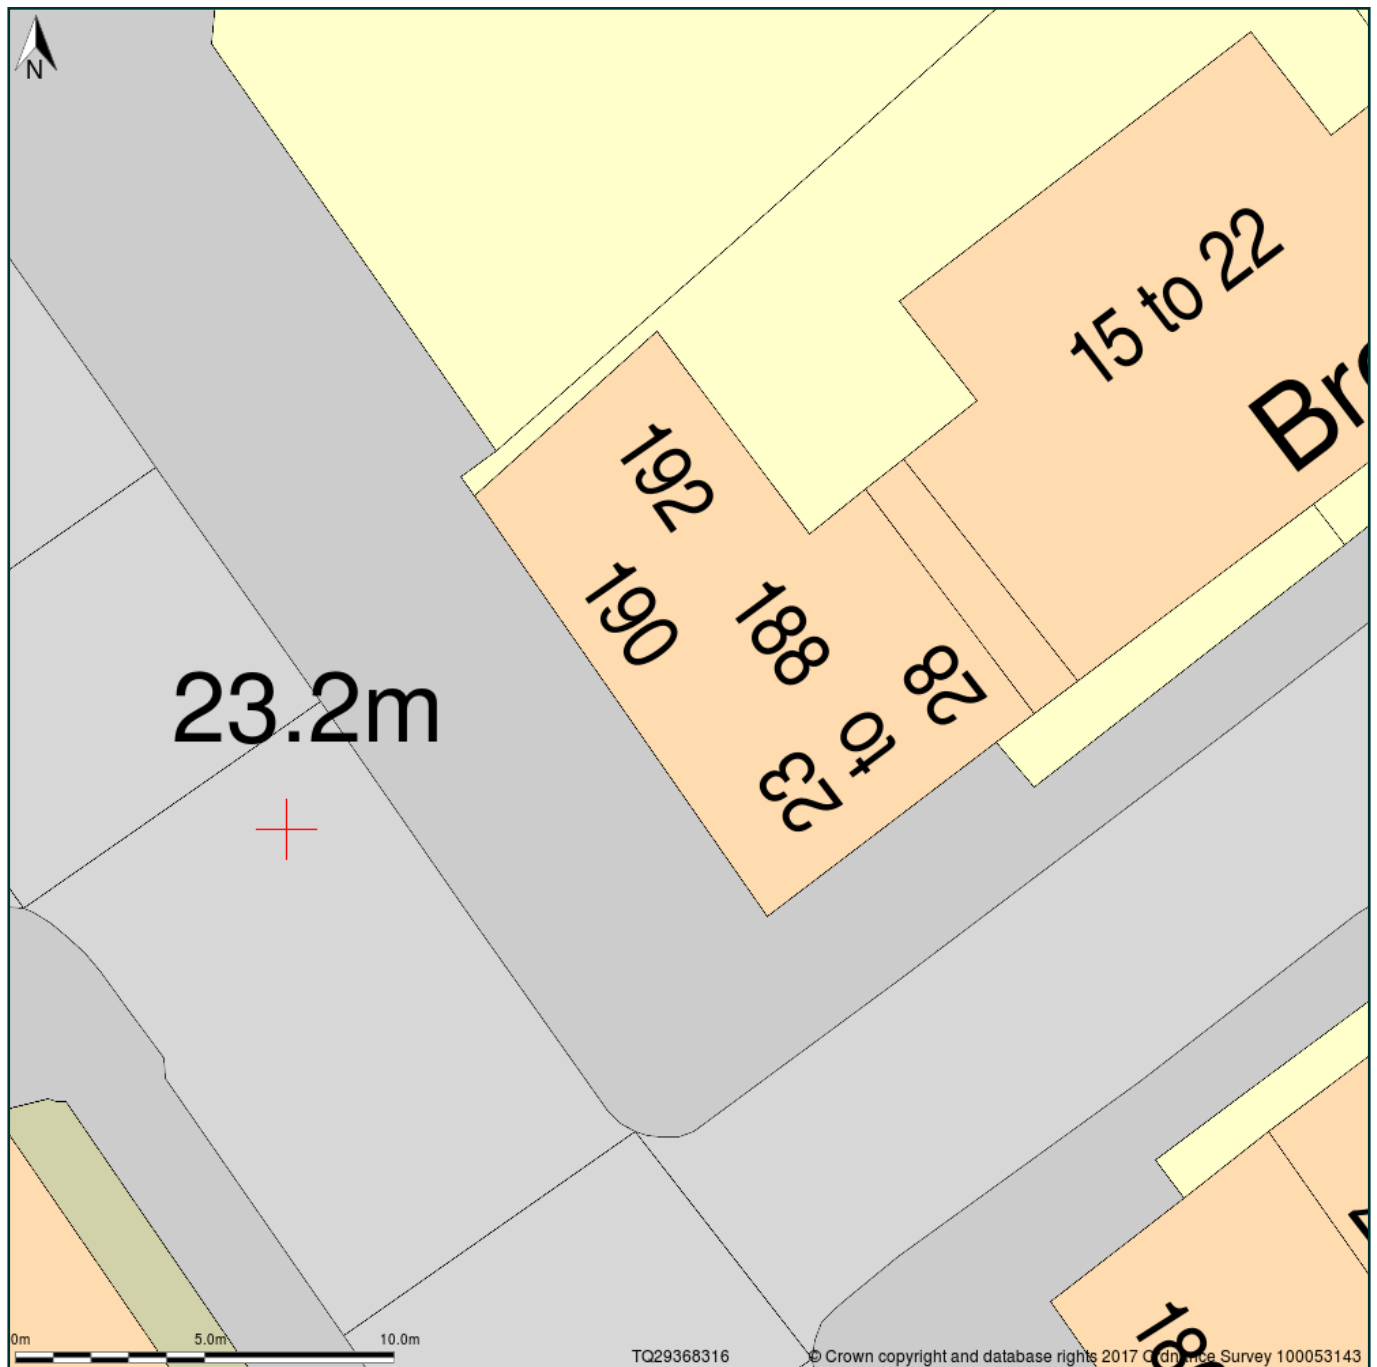

J M Foodstore, 190192 Eversholt Street, London, NW1 1BJ

Block Plan shows area bounded by: 529350.0, 183148.0 529386.0, 183184.0 (at a scale of 1:200), OSGridRef: TQ29368316. The representation of a road, track or path is no evidence of a right of way. The representation of features as lines is no evidence of a property boundary.

Produced on 10th Feb 2017 from the Ordnance Survey National Geographic Database and incorporating surveyed revision available at this date. Reproduction in whole or part is prohibited without the prior permission of Ordnance Survey. © Crown copyright 2017. Supplied by www.buyaplan.co.uk a licensed Ordnance Survey partner (100053143). Unique plan reference: #00192814-32FC2A