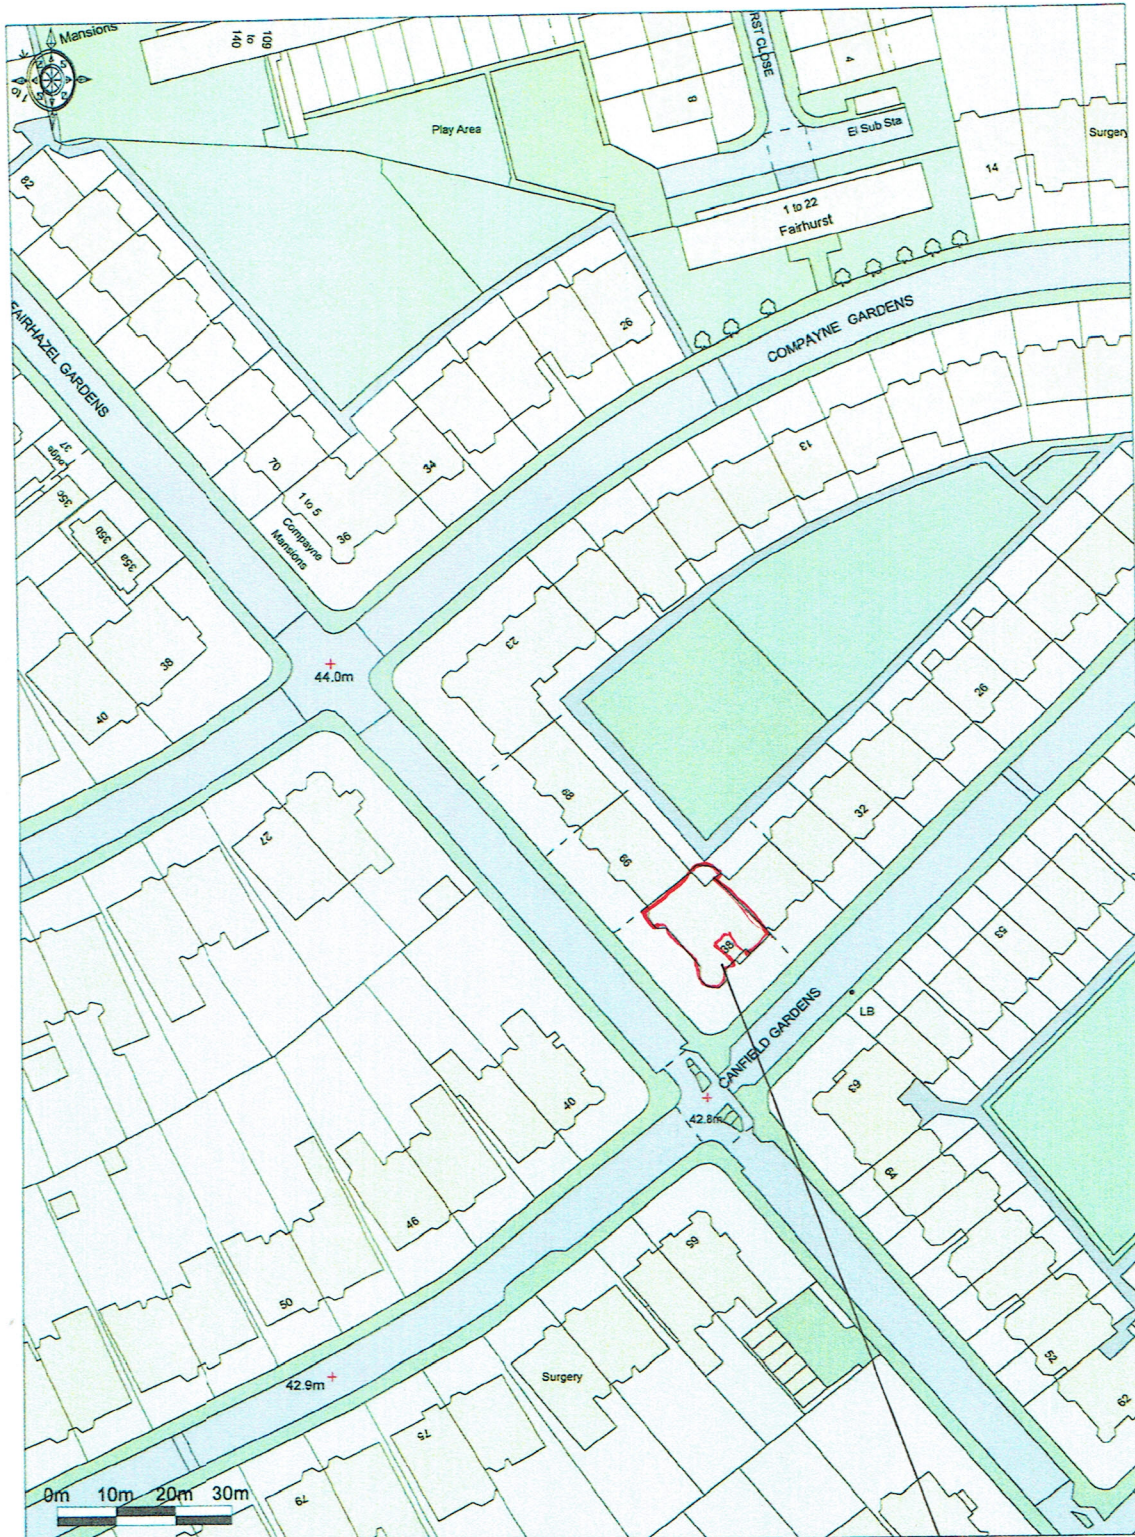

FLAT 1,35 CANFIELD GARDENS, LONDON NW6 3SP

THE SITE: