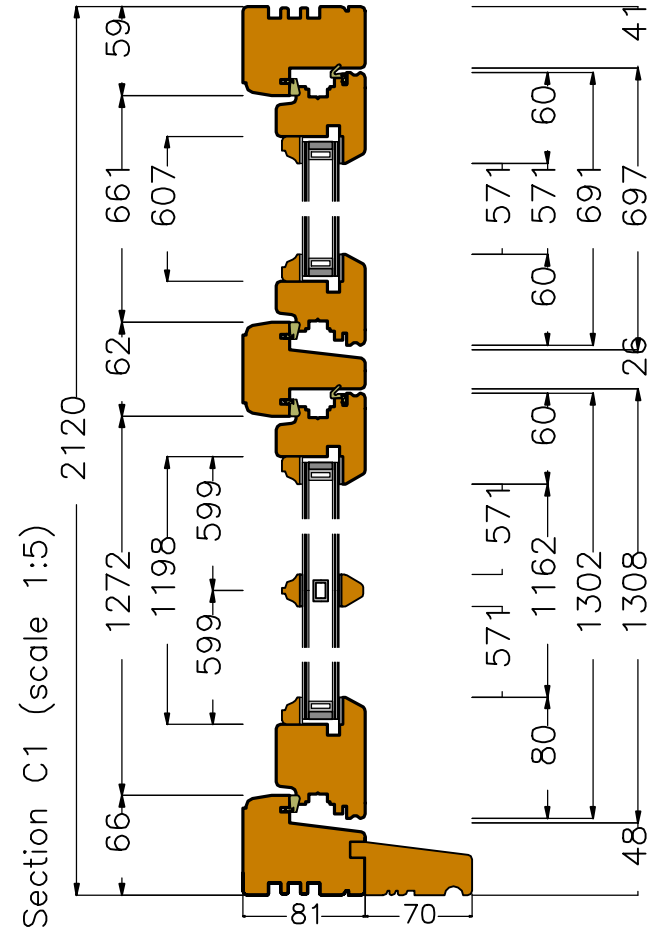

View from outside (scale 1:15)

Comments

Customer: Timber Windows (UK)
 Job No.: Mr Irish
 Ref: Casement Window

F/Sashes	
F/Ironmo	
Glaze	
P/O/B	

Revisions

Project - Mr Irish

Drawing No	1
Scale	As shown on A3
Drawn by	Rob Hudson
Date	07.02.2017

GEORGE BARNSDALE
 Est. 1884

High Street, Donington,
 Spalding, Lincs, PE11 4TA.
 01775 823000
 www.georgebarnsdale.co.uk

Dimensions refer to manufacturing sizes