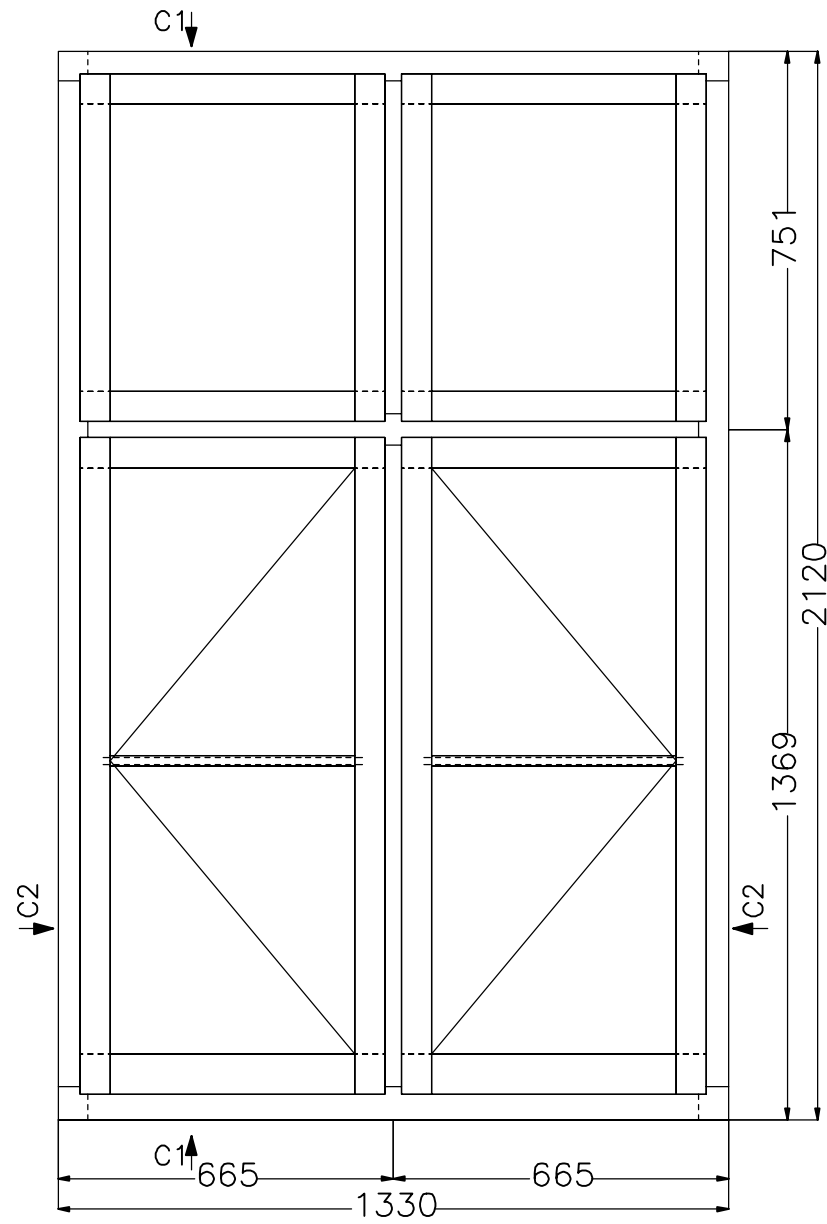

View from outside (scale 1:15)

Comments

Customer: Timber Windows (UK)
 Job No.: Mr Irish
 Ref: Casement Window

F/Sashes	
F/Ironmo	
Glaze	
P/O/B	

Revisions

Project - Mr Irish

Drawing No	1
Scale	As shown on A3
Drawn by	Rob Hudson
Date	07.02.2017

GEORGE BARNSDALE
 Est. 1884

High Street, Donington,
 Spalding, Lincs, PE11 4TA.
 01775 823000
 www.georgebarnsdale.co.uk

Dimensions refer to manufacturing sizes