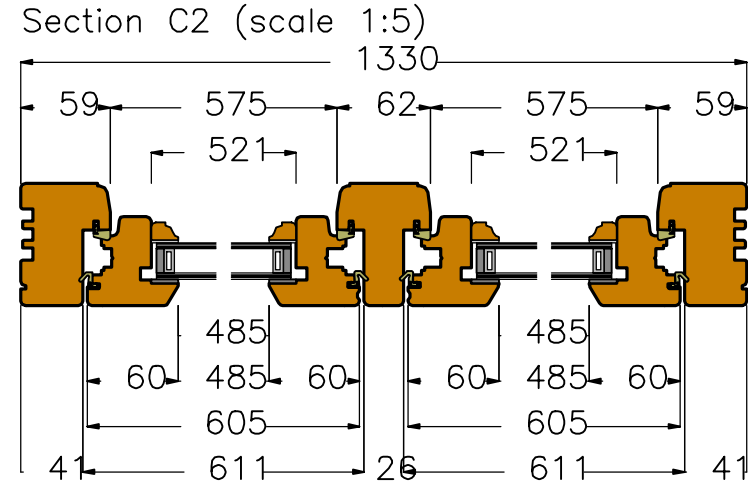

View from outside (scale 1:15)

Comments

Customer: Timber Windows (UK)
 Job No.: Mr Irish
 Ref: Casement Window

F/Sashes	
F/Ironmo	
Glaze	
P/O/B	

Revisions

Project - Mr Irish

Drawing No	1
Scale	As shown on A3
Drawn by	Rob Hudson
Date	07.02.2017

GEORGE BARNSDALE
 Est. 1884

High Street, Donington,
 Spalding, Lincs, PE11 4TA.
 01775 823000
 www.georgebarnsdale.co.uk

Dimensions refer to manufacturing sizes