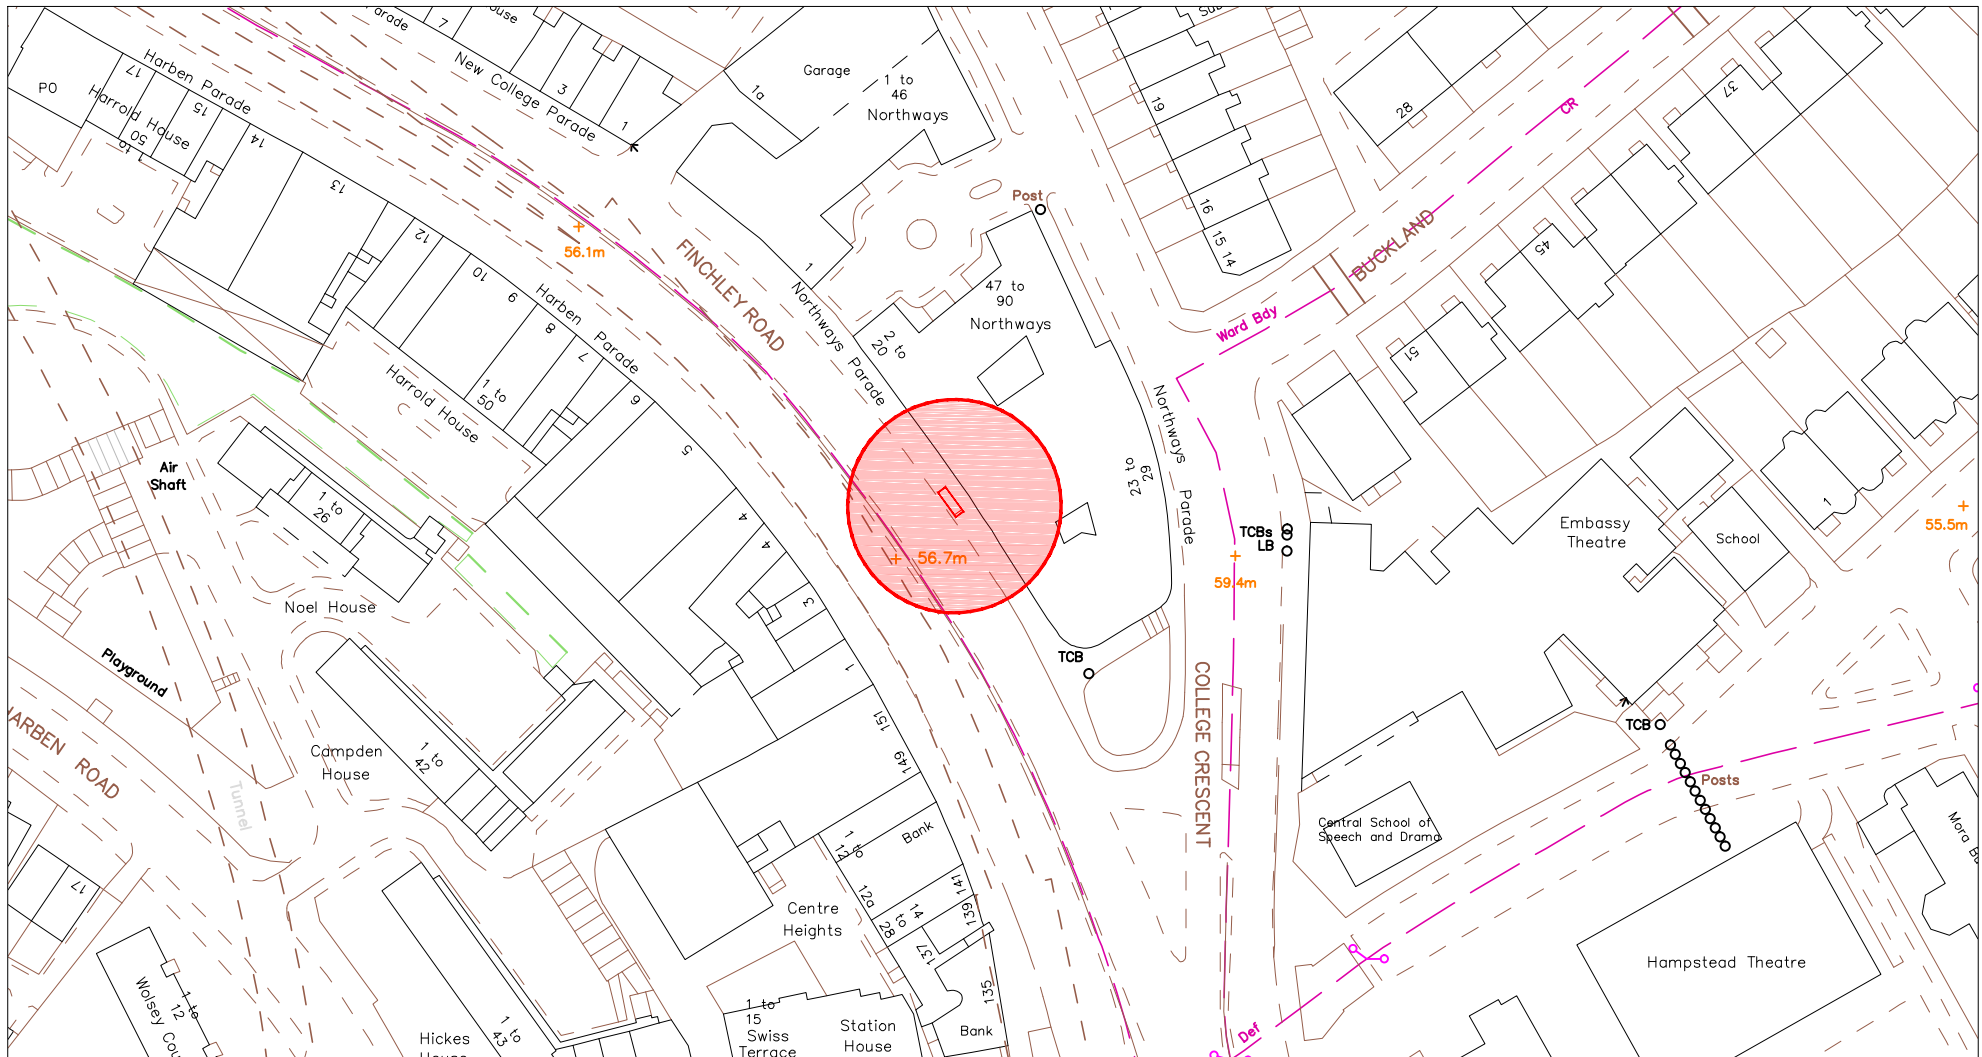

# SITE ADDRESS

16 Finchley Road, London, NW3 5DL

Junction with College Crescent

Furniture Index: CAM0046AB

Easting/Northing: 526613/184424

SCALE BAR [1:1250 @ A4]

# SITE ADDRESS

16 Finchley Road, London, NW3 5DL

Junction with College Crescent

Furniture Index: CAM0046AB

Easting/Northing: 526613/184424

SCALE BAR [1:500 @ A4]

## SITE ADDRESS

16 Finchley Road, London, NW3 5DL  
Junction with College Crescent  
Furniture Index: CAM0046AB  
Easting/Northing: 526613/184424

# SITE ADDRESS

16 Finchley Road, London, NW3 5DL

Junction with College Crescent

Furniture Index: CAM0046AB

Easting/Northing: 526613/184424

SCALE BAR [1:20 @ A4]