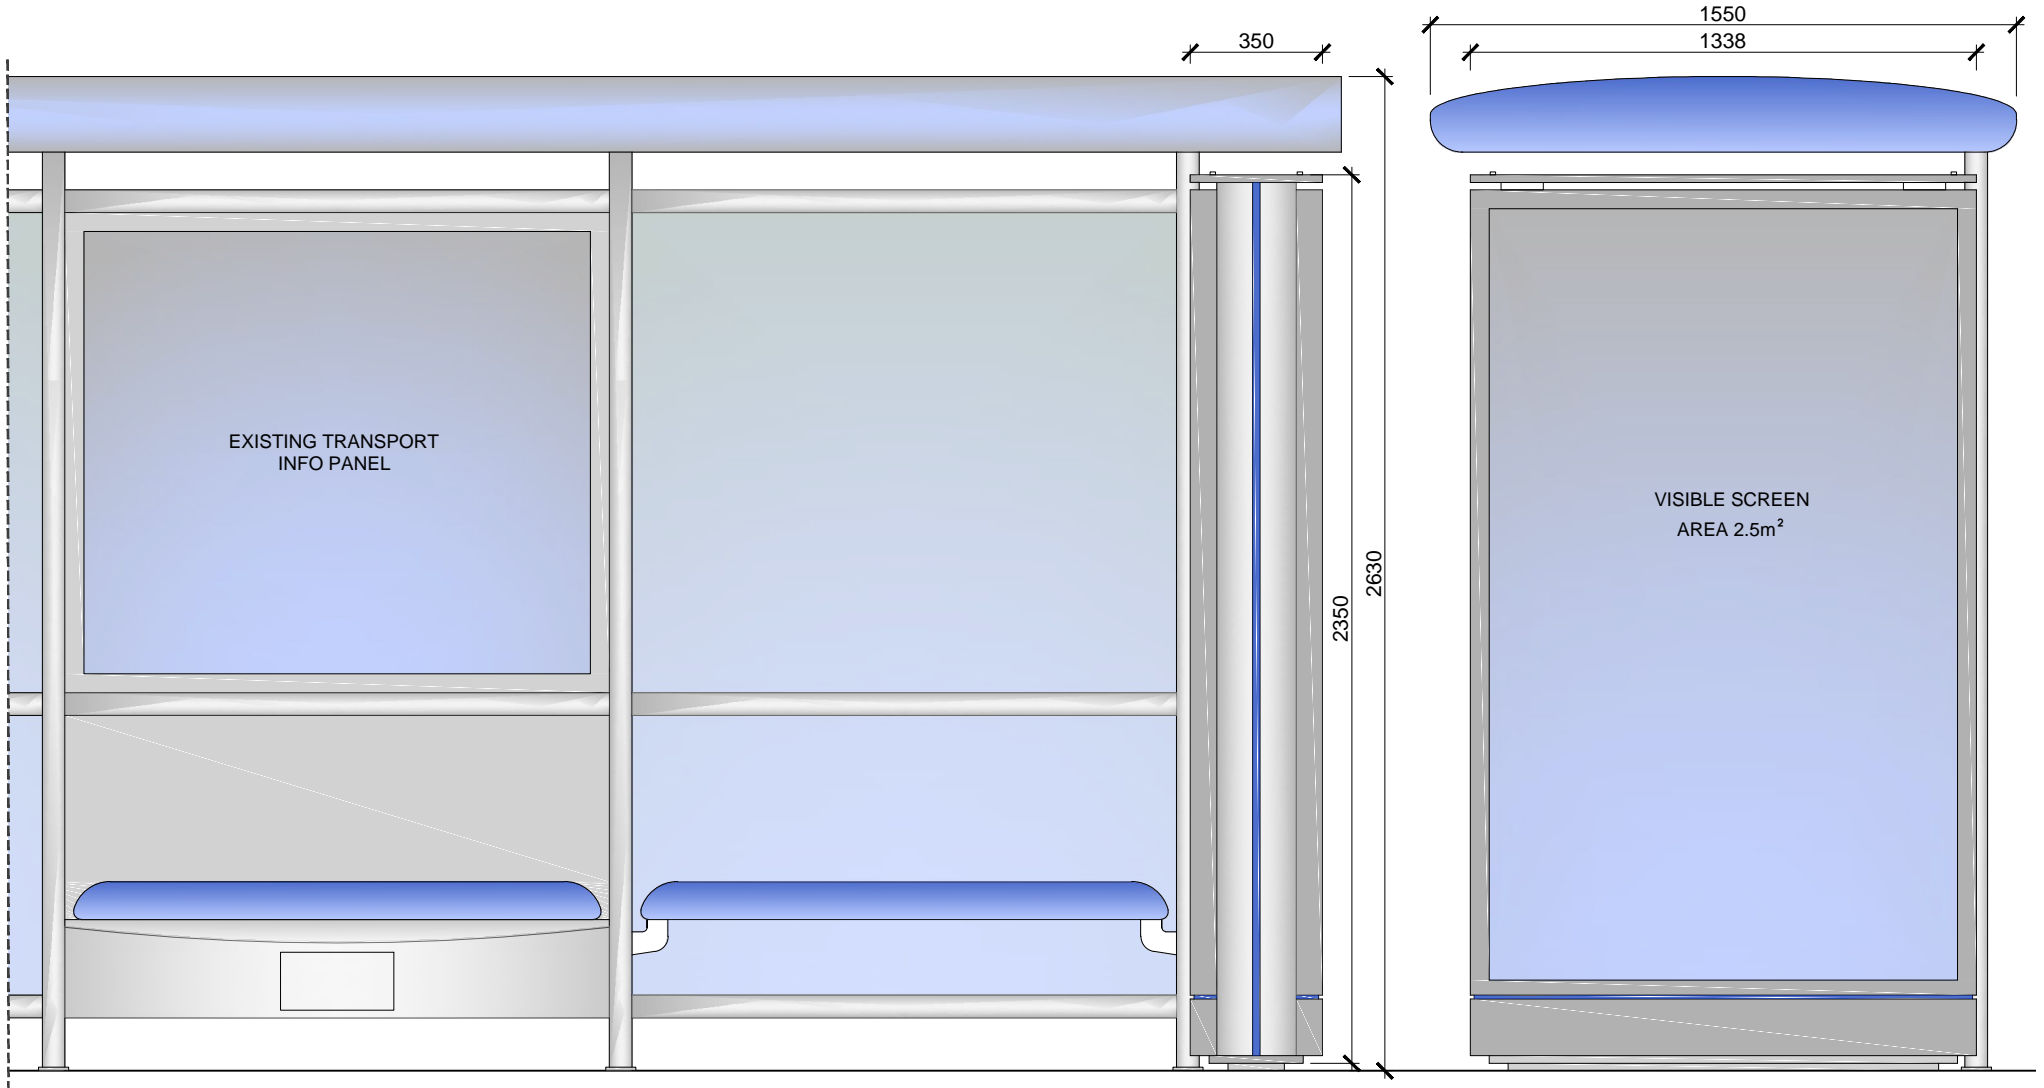

SITE ADDRESS

16 Finchley Road, London, NW3 5DL

Junction with College Crescent

Furniture Index: CAM0046AB

Easting/Northing: 526613/184424

SCALE BAR [1:20 @ A4]