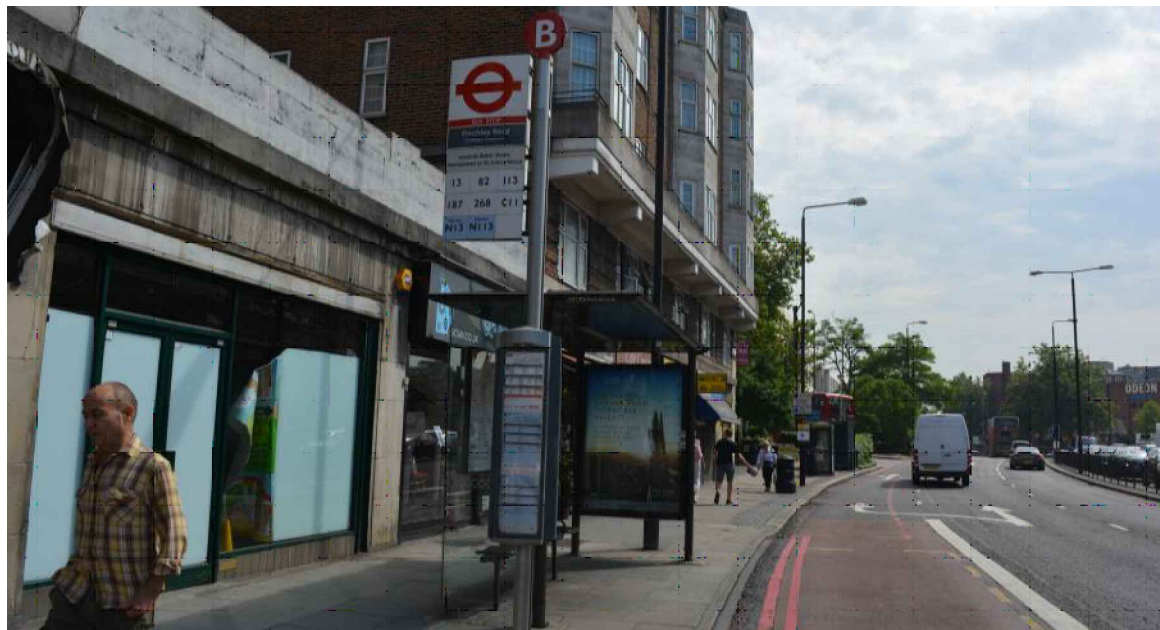

# SITE ADDRESS

16 Finchley Road, London, NW3 5DL

Junction with College Crescent

Furniture Index: CAM0046AB

Easting/Northing: 526613/184424

SCALE BAR [1:1250 @ A4]

# SITE ADDRESS

16 Finchley Road, London, NW3 5DL

Junction with College Crescent

Furniture Index: CAM0046AB

Easting/Northing: 526613/184424

SCALE BAR [1:500 @ A4]

## PROPOSED ADVERTISING DISPLAY

The proposed advertising panel will comprise a double sided freestanding digital display unit at one end of the bus shelter. This will be viewed as an integral part of the existing shelter design.