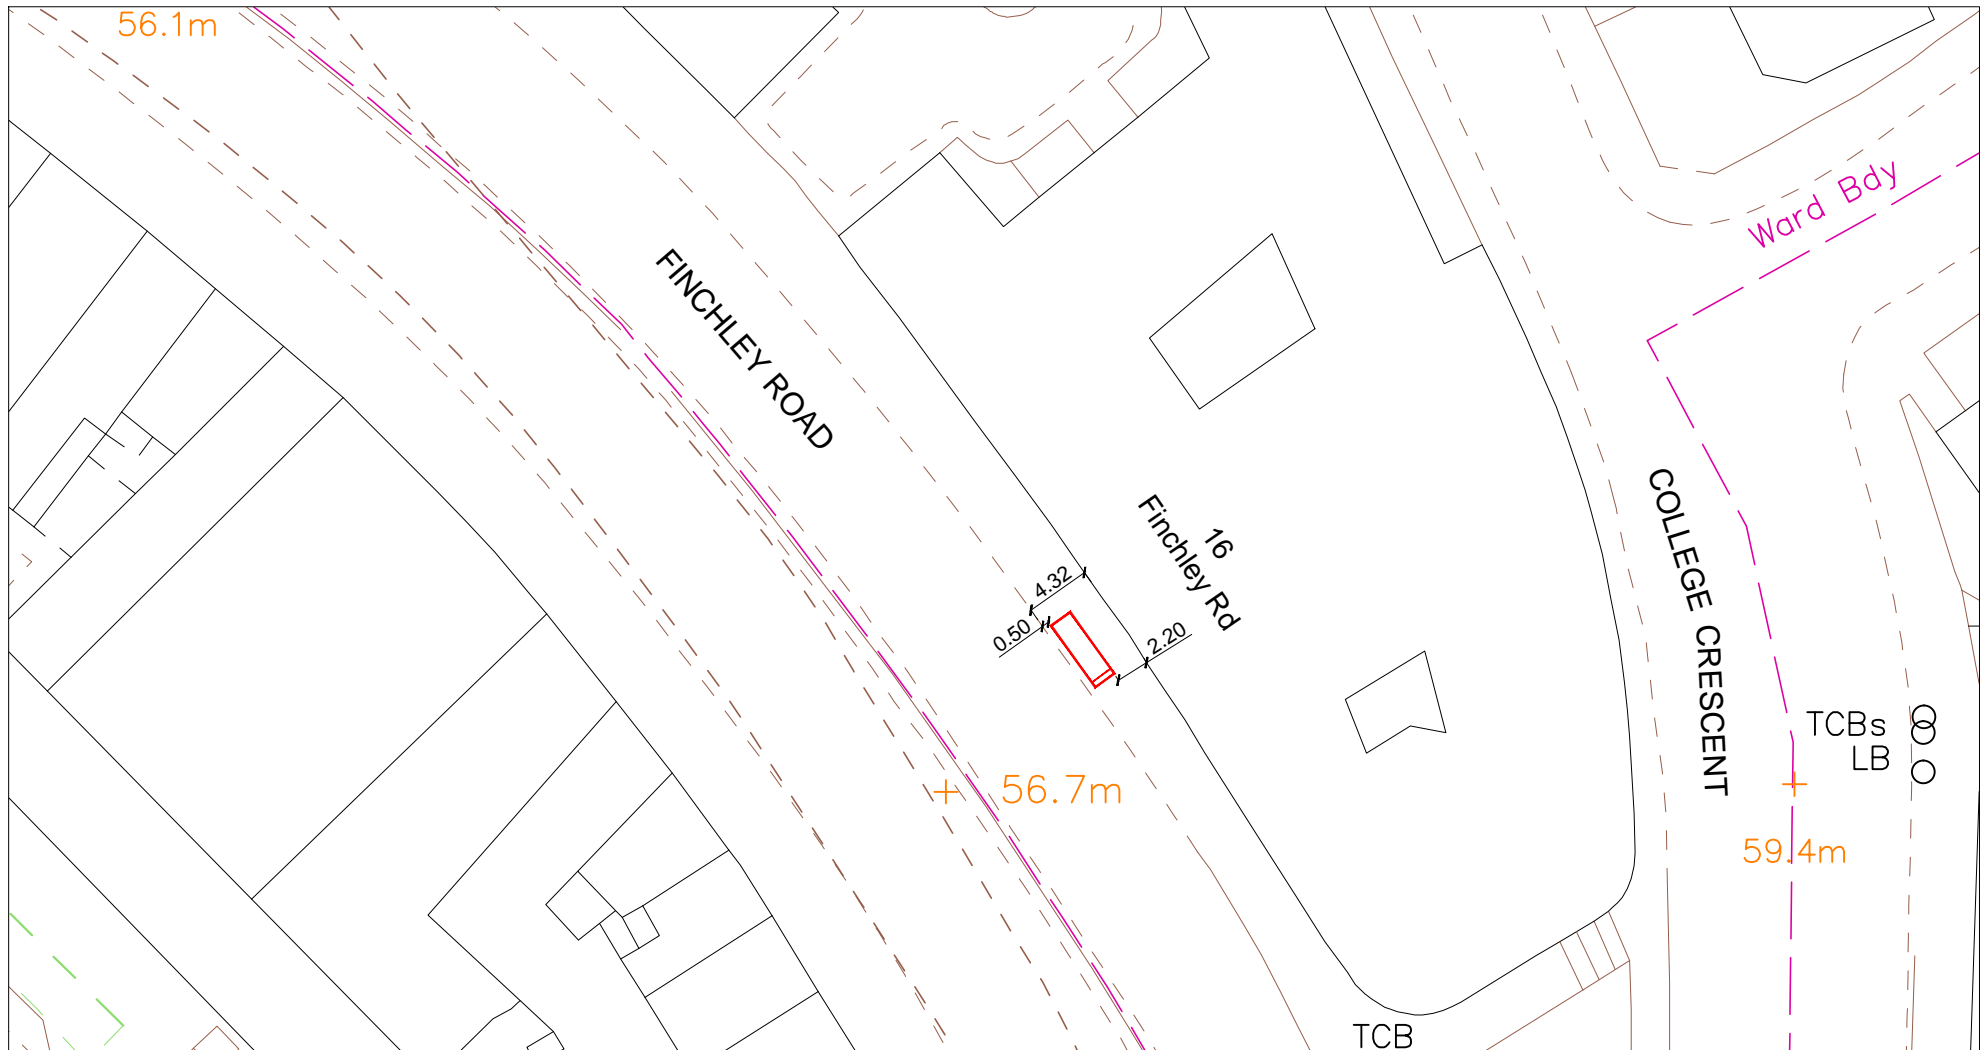

# SITE ADDRESS

16 Finchley Road, London, NW3 5DL

Junction with College Crescent

Furniture Index: CAM0046AB

Easting/Northing: 526613/184424

SCALE BAR [1:1250 @ A4]

# SITE ADDRESS

16 Finchley Road, London, NW3 5DL

Junction with College Crescent

Furniture Index: CAM0046AB

Easting/Northing: 526613/184424

SCALE BAR [1:500 @ A4]

## SITE ADDRESS

16 Finchley Road, London, NW3 5DL  
Junction with College Crescent  
Furniture Index: CAM0046AB  
Easting/Northing: 526613/184424

# SITE ADDRESS

16 Finchley Road, London, NW3 5DL

Junction with College Crescent

Furniture Index: CAM0046AB

Easting/Northing: 526613/184424

SCALE BAR [1:20 @ A4]