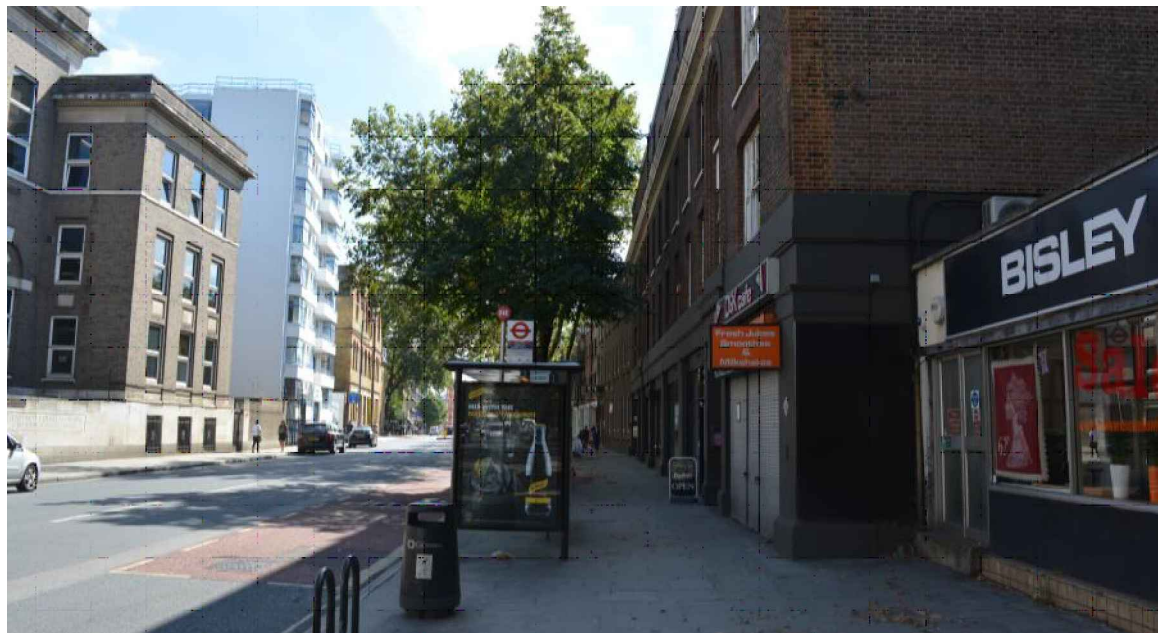

SITE ADDRESS

185 Grays Inn Road, London, WC1X 8UL
Opposite Eastman Dental Hospital
Furniture Index: CAM0065AB
Easting/Northing: 530686/182449

PROPOSED ADVERTISING DISPLAY

The proposed advertising panel will comprise a double sided freestanding digital display unit at one end of the bus shelter. This will be viewed as an integral part of the existing shelter design.