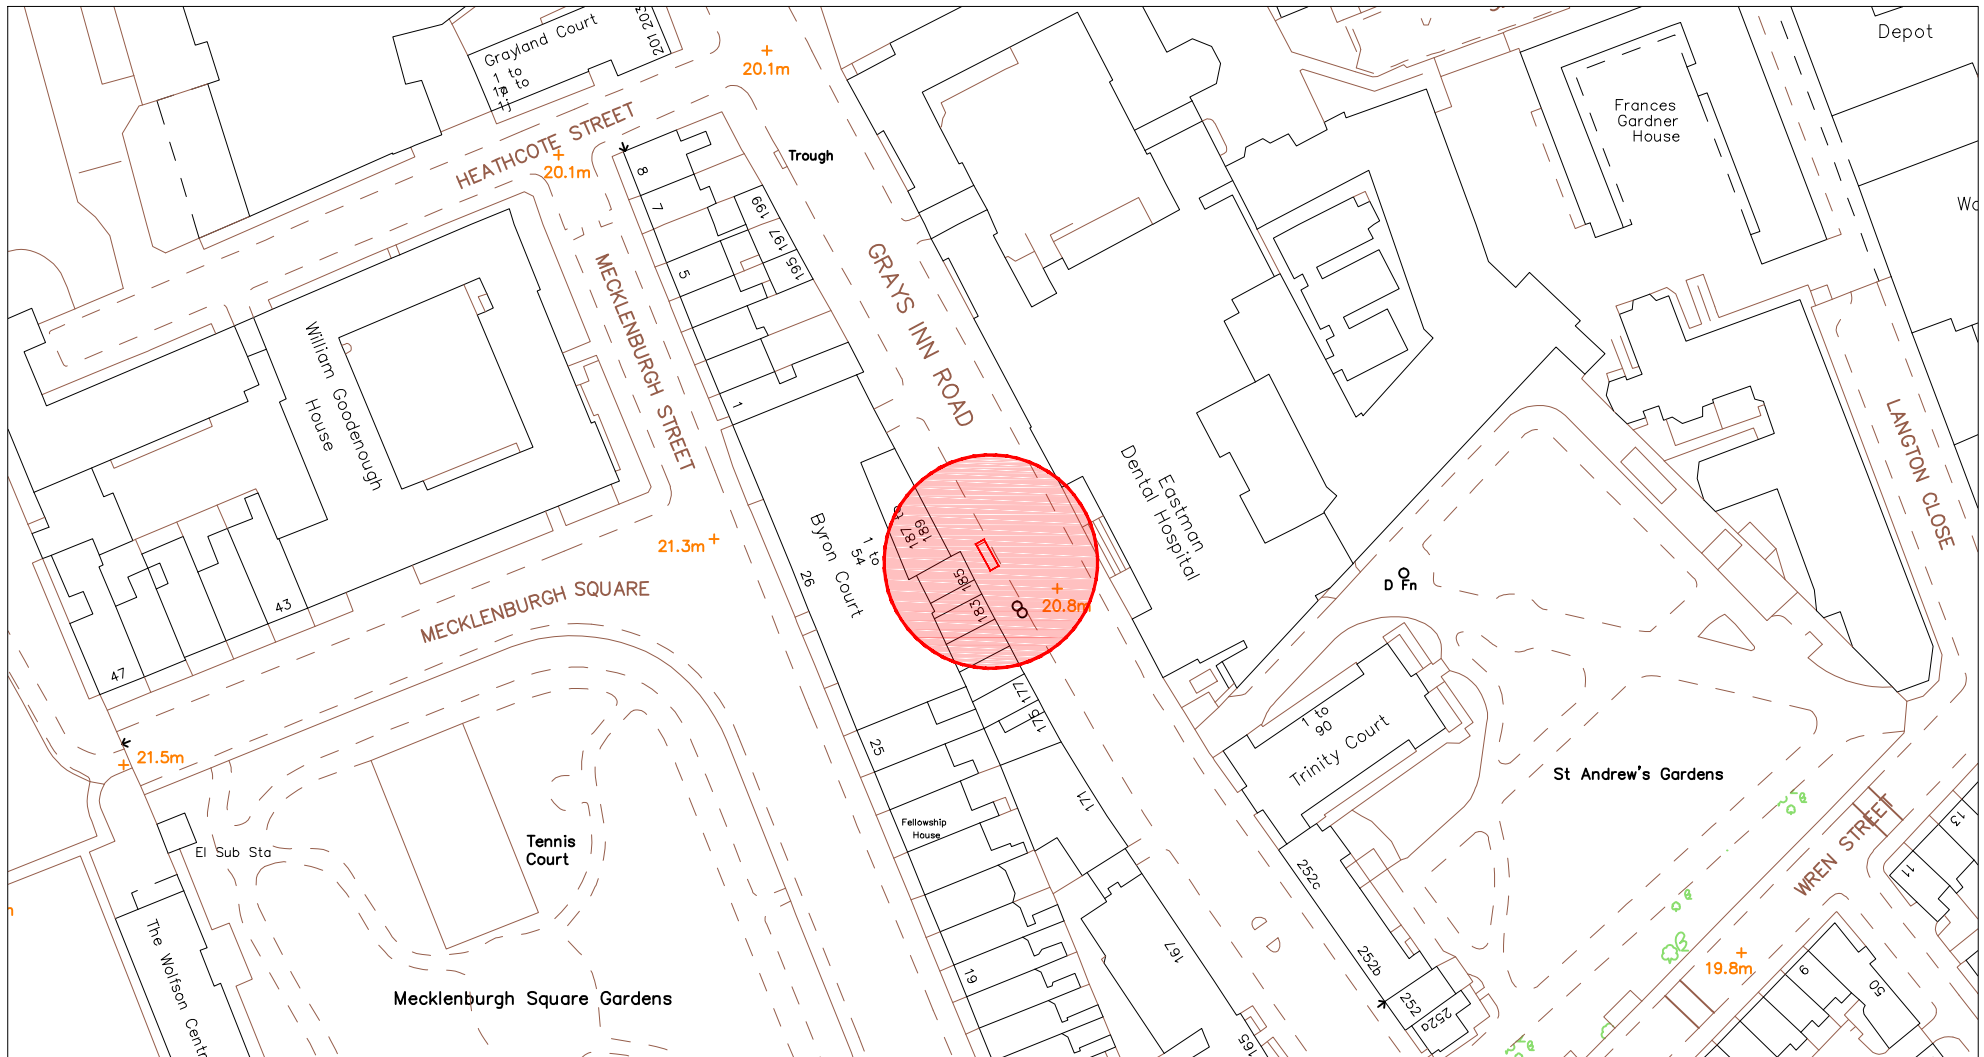

# SITE ADDRESS

185 Grays Inn Road, London, WC1X 8UL

Opposite Eastman Dental Hospital

Furniture Index: CAM0065AB

Easting/Northing: 530686/182449

## SITE ADDRESS

185 Grays Inn Road, London, WC1X 8UL  
Opposite Eastman Dental Hospital  
Furniture Index: CAM0065AB  
Easting/Northing: 530686/182449

# SITE ADDRESS

185 Grays Inn Road, London, WC1X 8UL

Opposite Eastman Dental Hospital

Furniture Index: CAM0065AB

Easting/Northing: 530686/182449

SCALE BAR [1:20 @ A4]