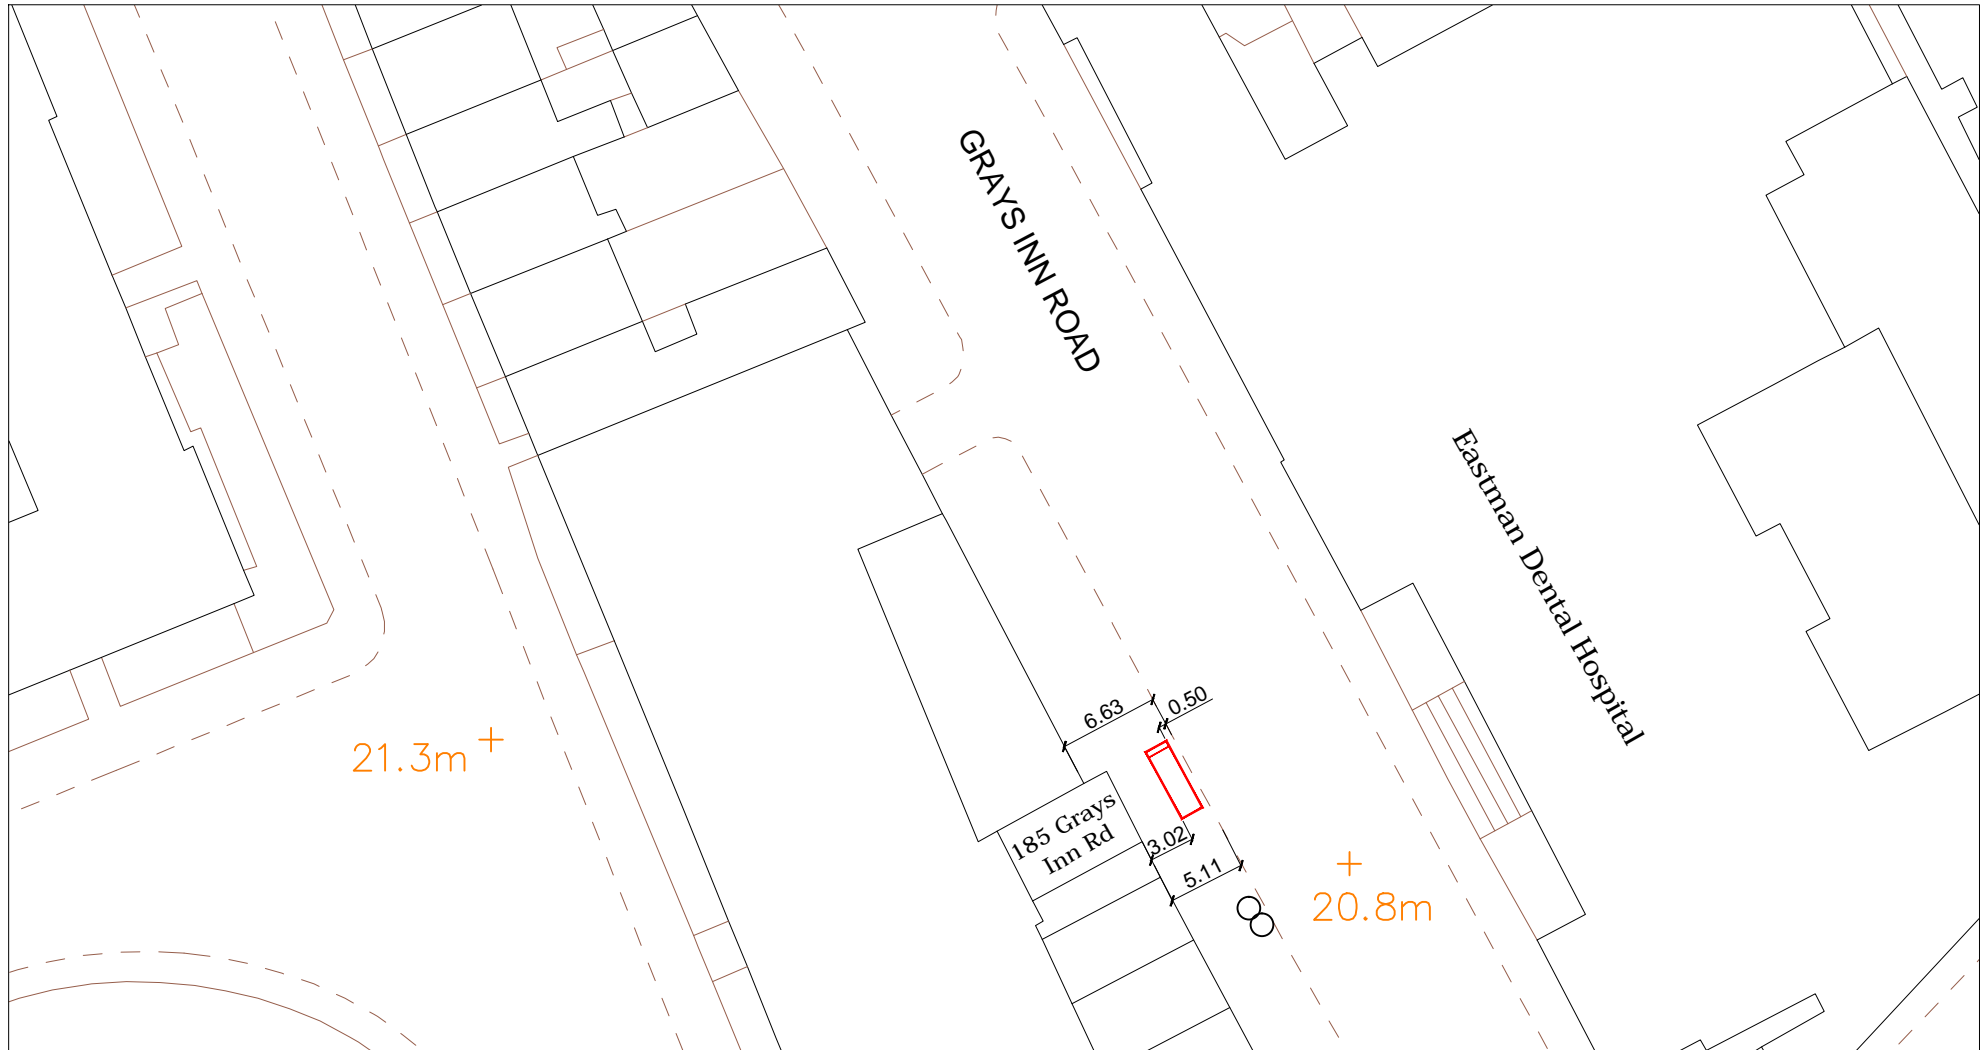

# SITE ADDRESS

185 Grays Inn Road, London, WC1X 8UL

Opposite Eastman Dental Hospital

Furniture Index: CAM0065AB

Easting/Northing: 530686/182449

## SITE ADDRESS

185 Grays Inn Road, London, WC1X 8UL  
Opposite Eastman Dental Hospital  
Furniture Index: CAM0065AB  
Easting/Northing: 530686/182449

# SITE ADDRESS

185 Grays Inn Road, London, WC1X 8UL

Opposite Eastman Dental Hospital

Furniture Index: CAM0065AB

Easting/Northing: 530686/182449

SCALE BAR [1:20 @ A4]