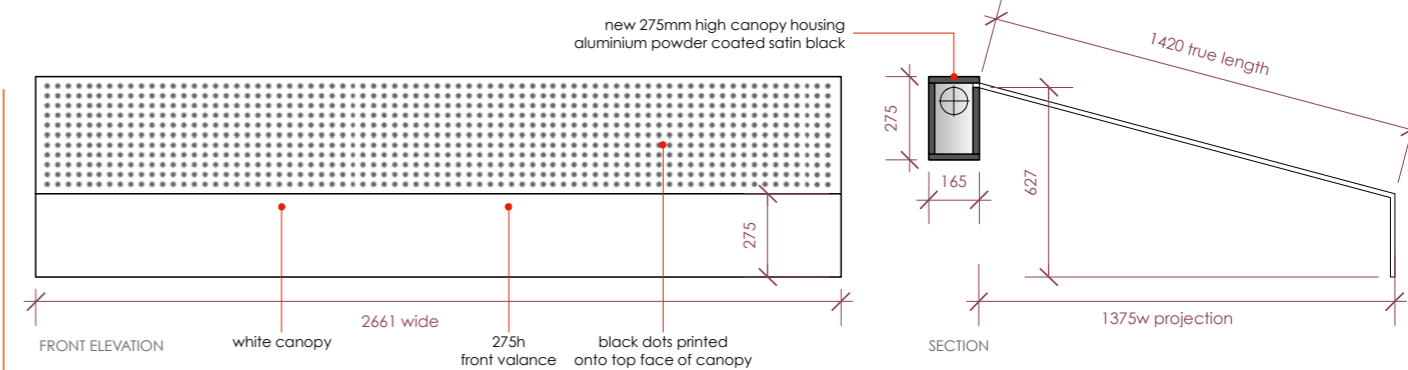

proposed sign A
main shopfront fascia signage (externally lit)

proposed sign b
main shopfront projecting sign (externally illuminated - double sided)

proposed sign c
main shopfront left canopy sign (non illuminated)

proposed sign d
main shopfront right canopy sign (non illuminated)