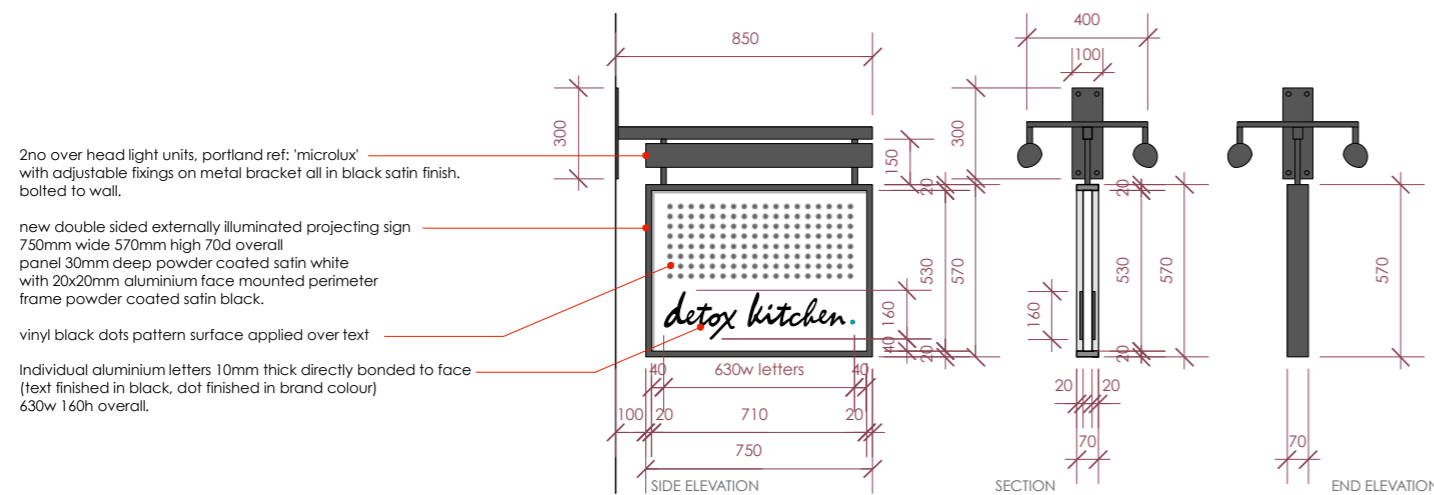

proposed sign A
main shopfront fascia signage (externally lit)

proposed sign b
main shopfront projecting sign (externally illuminated - double sided)

proposed sign c
main shopfront left canopy sign (non illuminated)

proposed sign d
main shopfront right canopy sign (non illuminated)