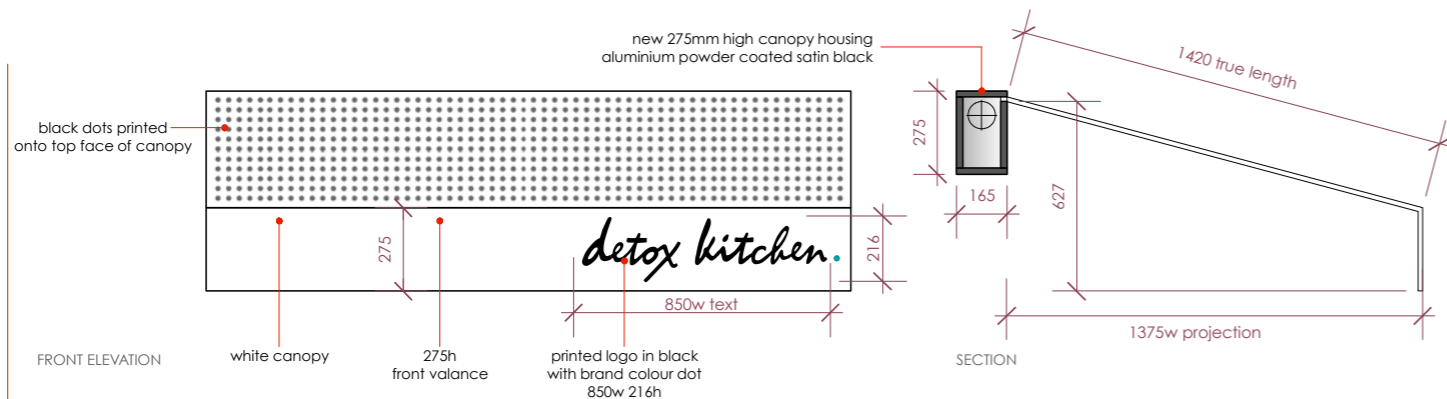

proposed sign A
main shopfront fascia signage (externally lit)

proposed sign b
main shopfront projecting sign (externally illuminated - double sided)

proposed sign c
main shopfront left canopy sign (non illuminated)

proposed sign d
main shopfront right canopy sign (non illuminated)