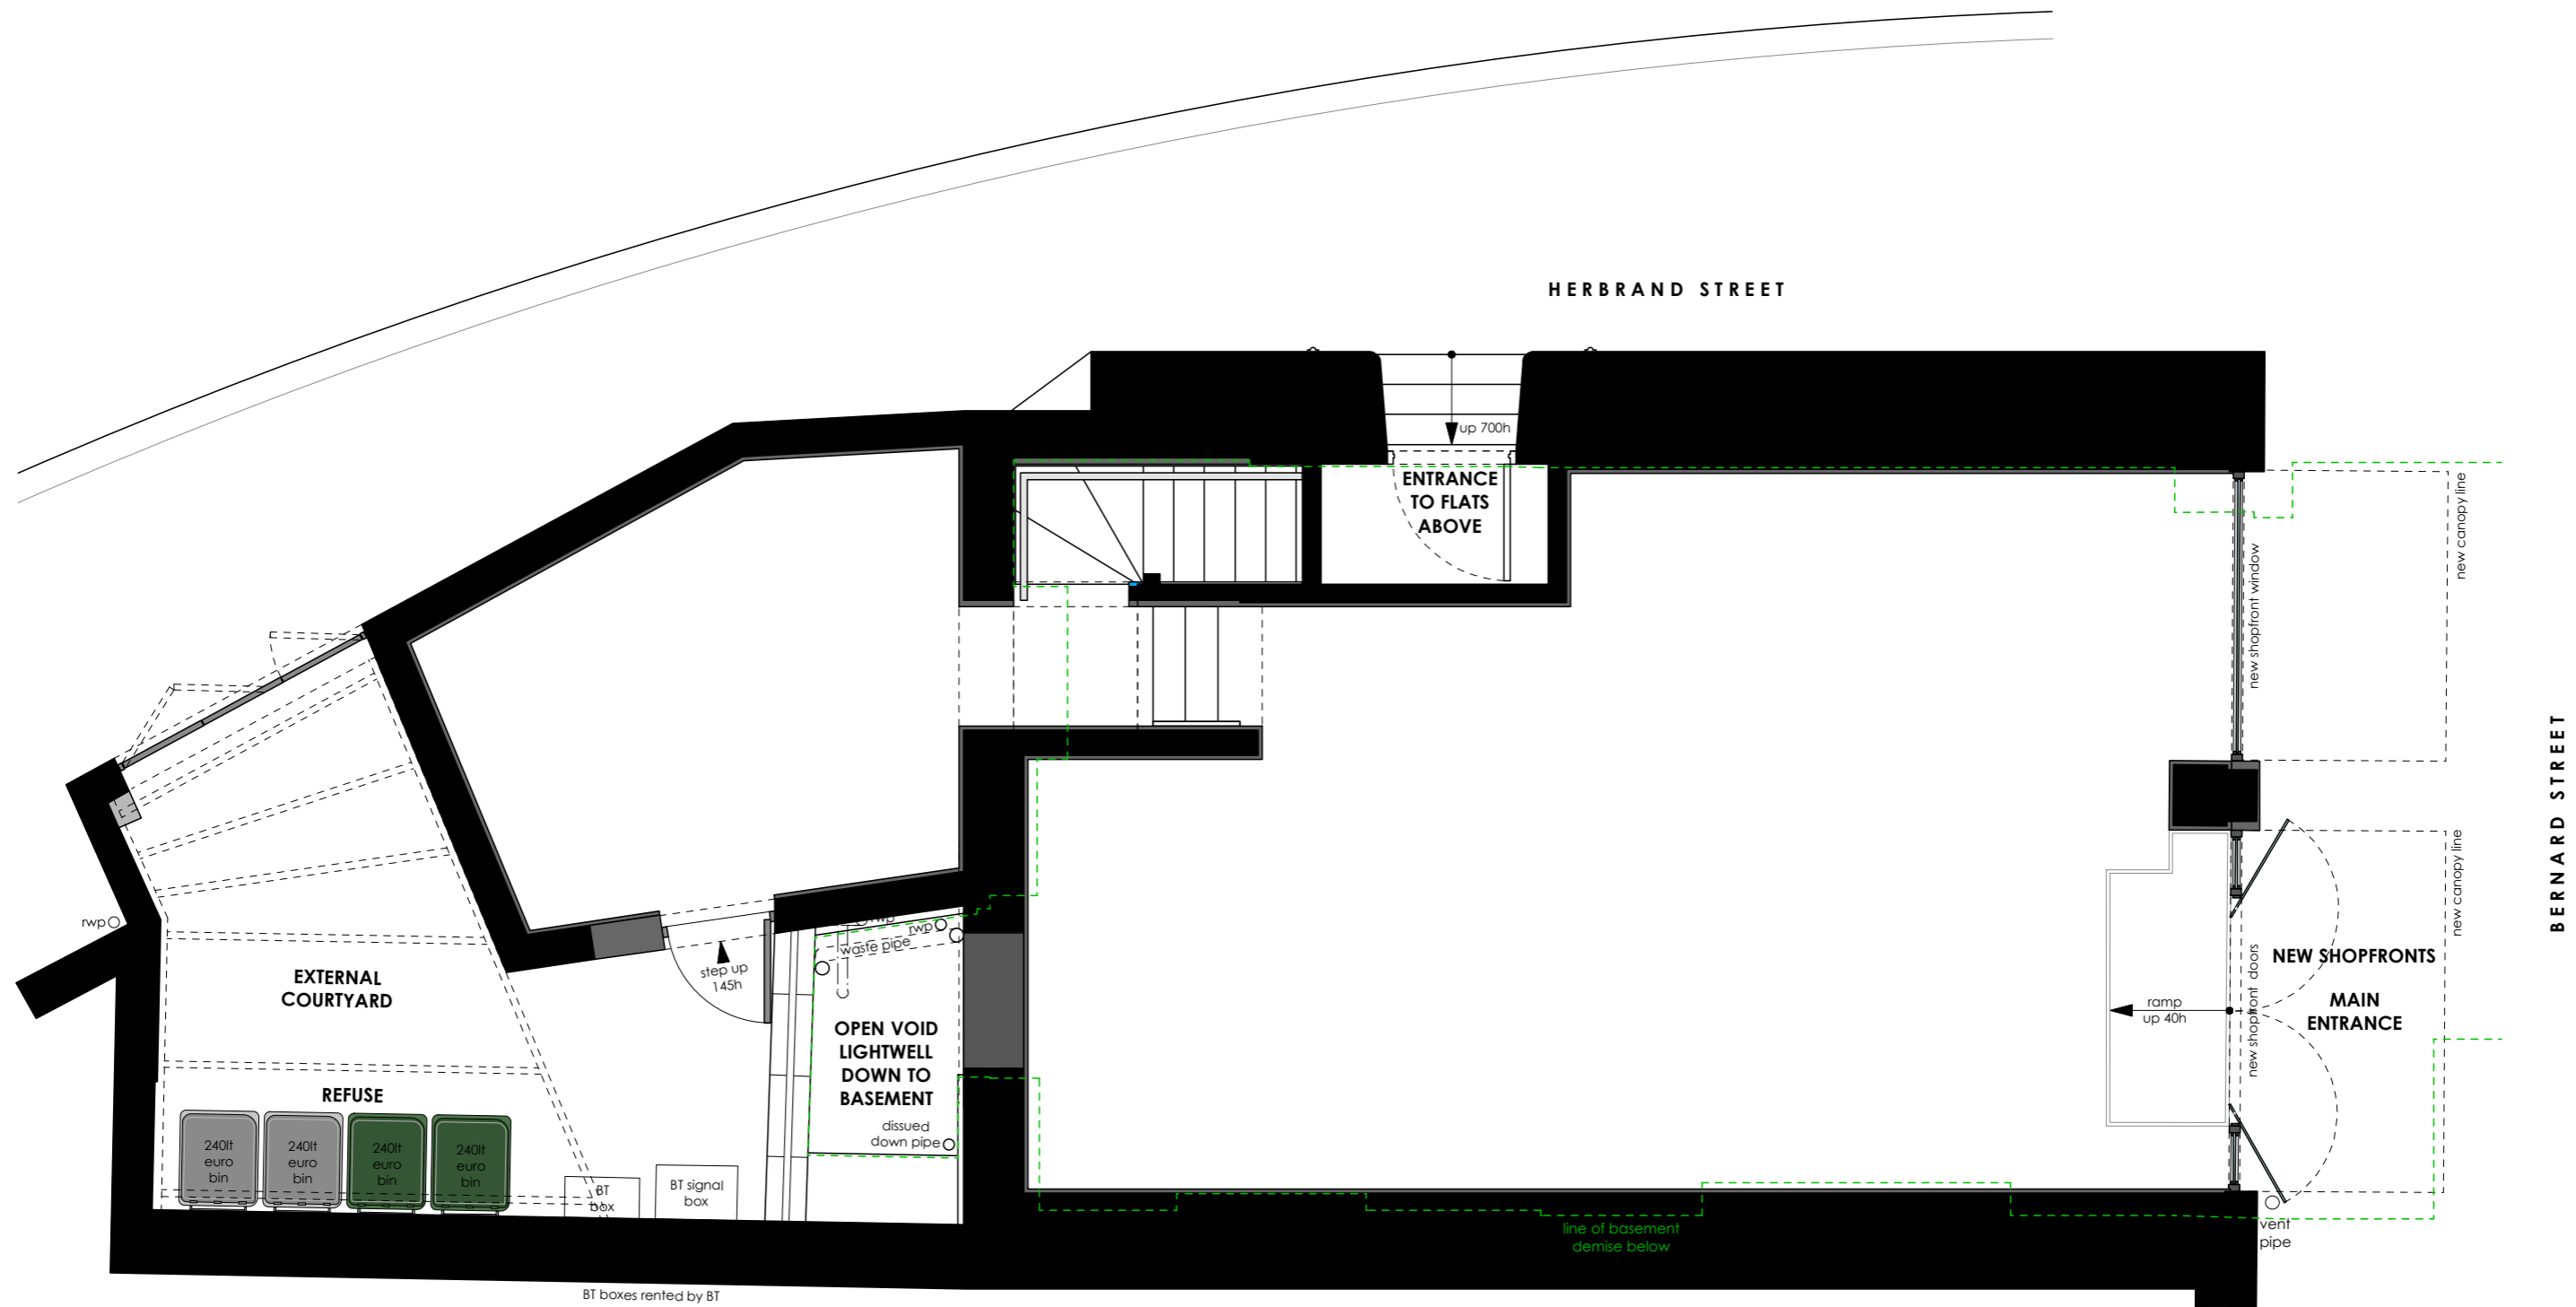

NORTH

SCALE 1:50 @ A3

BT boxes rented by BT