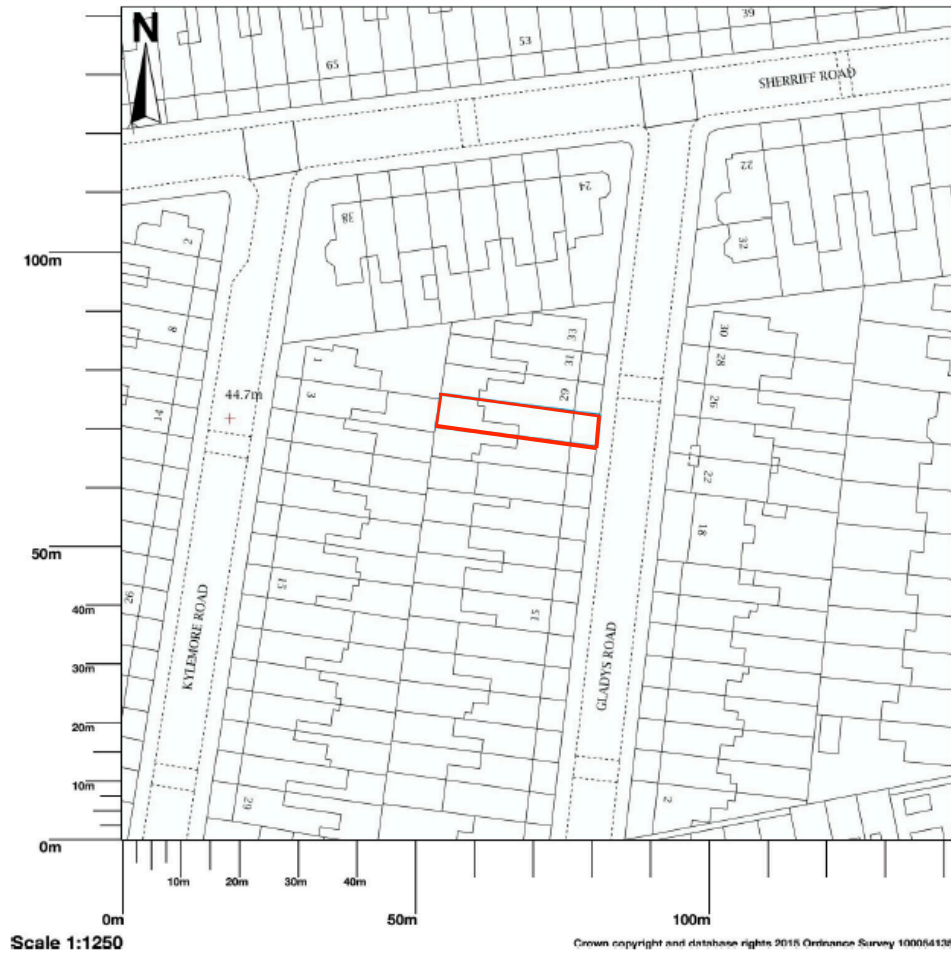

27 Gladys Road, London, NW6 2PU

Scale 1:1250

Location Plan

Shake the Sky Interior Design
405 Kings Road
London SW10 0BB