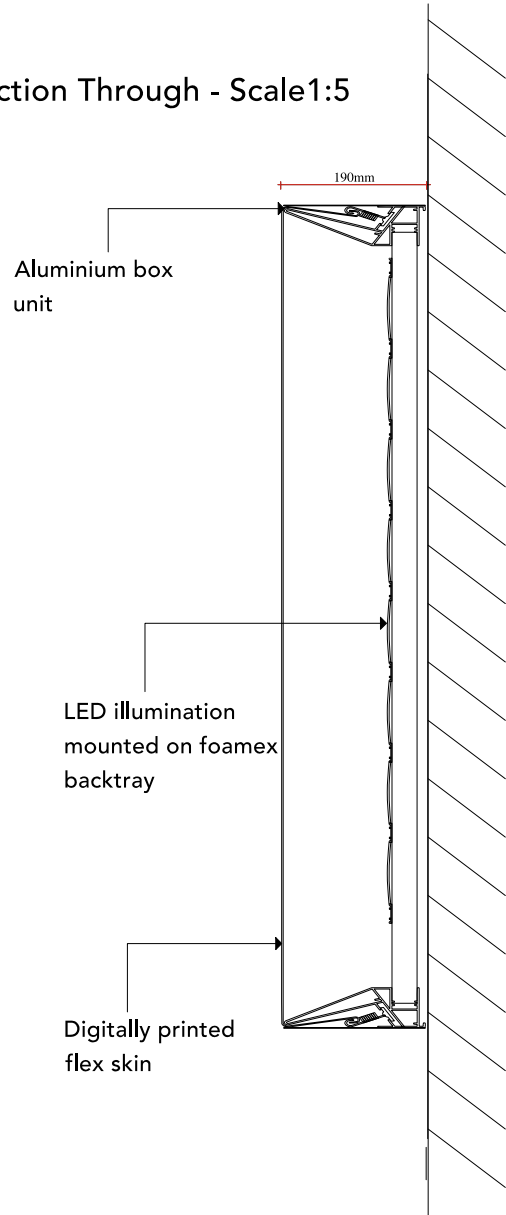

Maximum projection from building = 190mm
 Height from floor to underside of sign approx = 2300mm
 Candela = 436 per square metre

1:20 Scale bar

Metres

PROPOSED

2

Fully internally illuminated projecting sign - scale 1:20
 having an acrylic (M7 -152) face panel with face applied
 text 'the & dark blue circle' (ref: Mactac 9738-08) double layer
 and 'gym & white circle' opal 'green circle'
 (ref: Mactac 9748-02) 'pink circle' (ref: to match Pantone 1777c)

Maximum projection from building = 826mm
 Height from floor to underside of sign approx = 2200mm
 Candela = 436 per square metre

EXISTING

N.B. TV MAY BE FITTED IN R/H WINDOW AT A LATER DATE

1 Section Through - Scale 1:5

2 Section Through - Scale 1:5

- 3 Window Vinyl:
Face applied vinyl display
Glazing size: 950x2100mm
Scale: 1:20
Height from floor to underside of sign approx = 1500mm

PROPOSED

EXISTING

N.B. TV MAY BE FITTED IN R/H WINDOW AT A LATER DATE

- 4 Window Vinyl:
Face applied USP vinyl display
Glazing size: 1920 x 2100mm
Scale: 1:20
Height from floor to underside of sign approx = 400mm

EXACT DISPLAY TBC

PROPOSED

EXISTING

N.B. TV MAY BE FITTED IN R/H WINDOW AT A LATER DATE