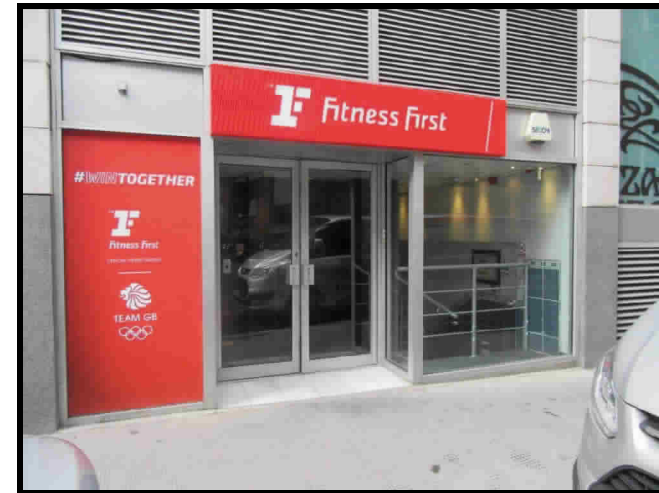

EXISTING

N.B. TV MAY BE FITTED IN R/H WINDOW AT A LATER DATE