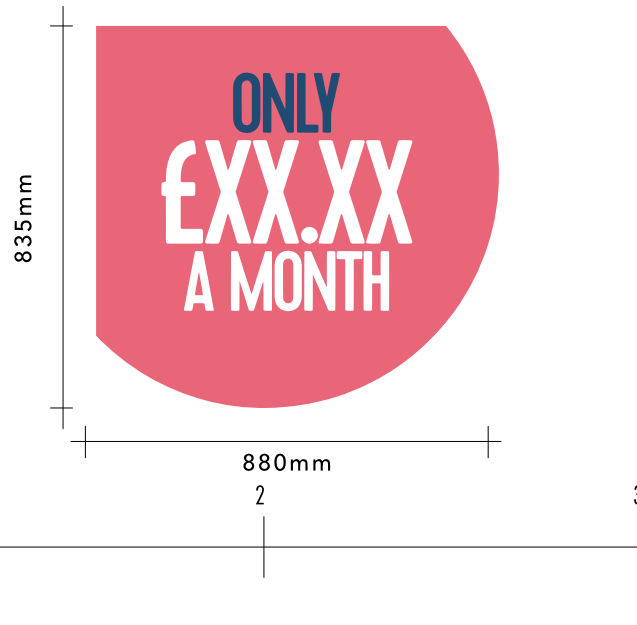

Maximum projection from building = 190mm
 Height from floor to underside of sign approx = 2300mm
 Candela = 436 per square metre

1:20 Scale bar

Metres

PROPOSED

2

Fully internally illuminated projecting sign - scale 1:20
 having an acrylic (M7 -152) face panel with face applied
 text 'the & dark blue circle' (ref: Mactac 9738-08) double layer
 and 'gym & white circle' opal 'green circle'
 (ref: Mactac 9748-02) 'pink circle' (ref: to match Pantone 1777c)

Maximum projection from building = 826mm
 Height from floor to underside of sign approx = 2200mm
 Candela = 436 per square metre

EXISTING

N.B. TV MAY BE FITTED IN R/H WINDOW AT A LATER DATE

1 Section Through - Scale 1:5

2 Section Through - Scale 1:5

- 3 Window Vinyl:
Face applied vinyl display
Glazing size: 950x2100mm
Scale: 1:20
Height from floor to underside of sign approx = 1500mm

PROPOSED

EXISTING

N.B. TV MAY BE FITTED IN R/H WINDOW AT A LATER DATE

- 4 Window Vinyl:
Face applied USP vinyl display
Glazing size: 1920 x 2100mm
Scale: 1:20
Height from floor to underside of sign approx = 400mm

EXACT DISPLAY TBC

PROPOSED

EXISTING

N.B. TV MAY BE FITTED IN R/H WINDOW AT A LATER DATE