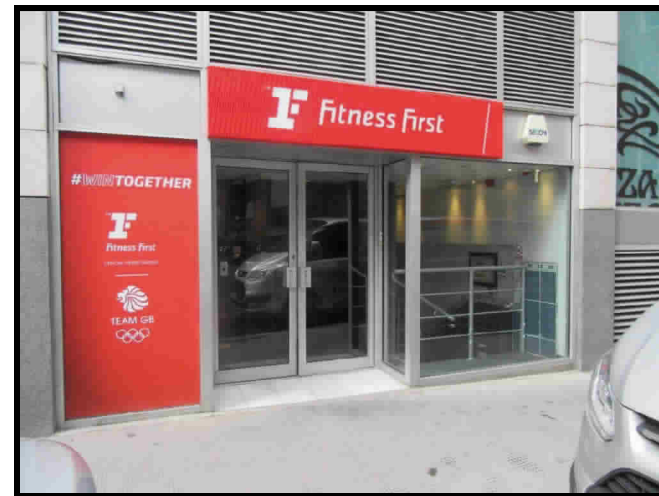

2 Section Through - Scale 1:5

- 3 Window Vinyl:
Face applied vinyl display
Glazing size: 950x2100mm
Scale: 1:20
Height from floor to underside of sign approx = 1500mm

PROPOSED

EXISTING

N.B. TV MAY BE FITTED IN R/H WINDOW AT A LATER DATE