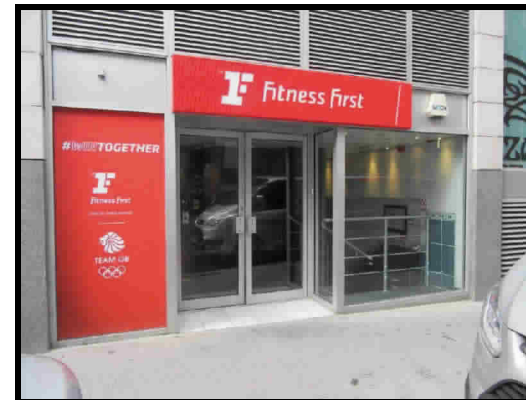

- 4 Window Vinyl:
Face applied USP vinyl display
Glazing size: 1920 x 2100mm
Scale: 1:20
Height from floor to underside of sign approx = 400mm

EXACT DISPLAY TBC

PROPOSED

EXISTING

N.B. TV MAY BE FITTED IN R/H WINDOW AT A LATER DATE