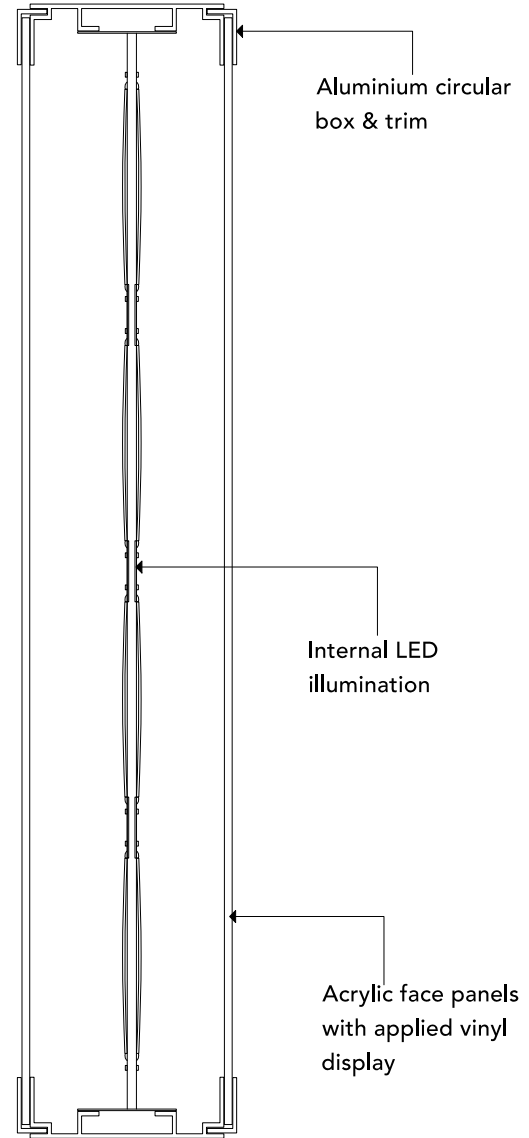

Maximum projection from building = 190mm
 Height from floor to underside of sign approx = 2300mm
 Candela = 436 per square metre

1:20 Scale bar

Metres

PROPOSED

2

Fully internally illuminated projecting sign - scale 1:20
 having an acrylic (M7 -152) face panel with face applied
 text 'the & dark blue circle' (ref: Mactac 9738-08) double layer
 and 'gym & white circle' opal 'green circle'
 (ref: Mactac 9748-02) 'pink circle' (ref: to match Pantone 1777c)

Maximum projection from building = 826mm
 Height from floor to underside of sign approx = 2200mm
 Candela = 436 per square metre

EXISTING

N.B. TV MAY BE FITTED IN R/H WINDOW AT A LATER DATE

1 Section Through - Scale 1:5

2 Section Through - Scale 1:5

- 3 Window Vinyl:
Face applied vinyl display
Glazing size: 950x2100mm
Scale: 1:20
Height from floor to underside of sign approx = 1500mm

PROPOSED

EXISTING

N.B. TV MAY BE FITTED IN R/H WINDOW AT A LATER DATE

- 4 Window Vinyl:
Face applied USP vinyl display
Glazing size: 1920 x 2100mm
Scale: 1:20
Height from floor to underside of sign approx = 400mm

EXACT DISPLAY TBC

PROPOSED

EXISTING

N.B. TV MAY BE FITTED IN R/H WINDOW AT A LATER DATE