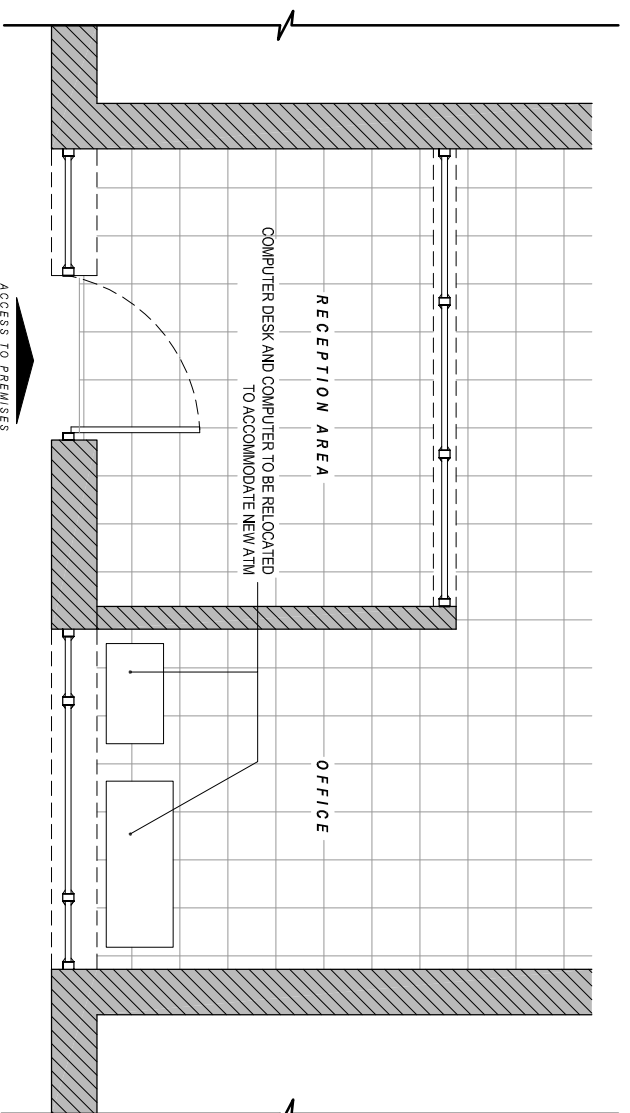

EXISTING FRONT ELEVATION
Scale 1:50

EXISTING PART PLAN
Scale 1:50

Date: _____ By: _____

Comments: _____

GENERAL NOTES:
1) All dimensions in millimeters unless otherwise stated.

Site:
CITY FLEET CARS
123 Clerkenwell Road
London
EC1R 5DB

Drawing Title:
Existing Elevations and Plans

Ref: NMM-02-2017-05-1	Date: 06-02-2017	Rev:
Scale: 1:50	Paper: A3	Date Rev: