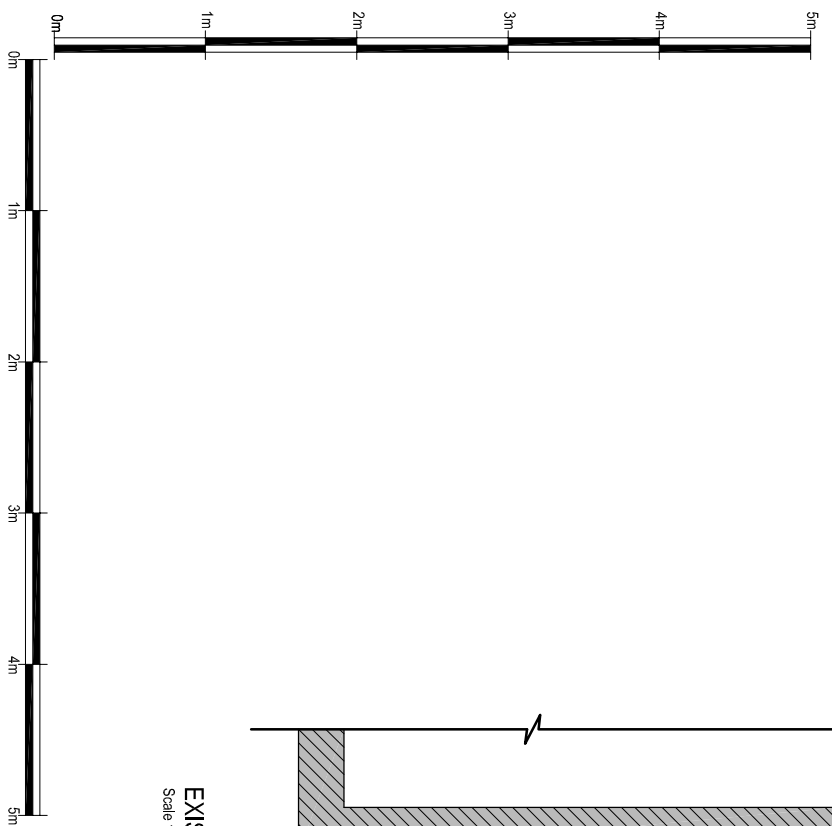

EXISTING FRONT ELEVATION
Scale 1:50

EXISTING PART PLAN
Scale 1:50

Date: _____ By: _____

Comments: _____

GENERAL NOTES:
1) All dimensions in millimeters unless otherwise stated.

Site:
CITY FLEET CARS
123 Clerkenwell Road
London
EC1R 5DB

Drawing Title:
Existing Elevations and Plans

Ref: NMM-02-2017-05-1	Date: 06-02-2017	Rev:
Scale: 1:50	Paper: A3	Date Rev: