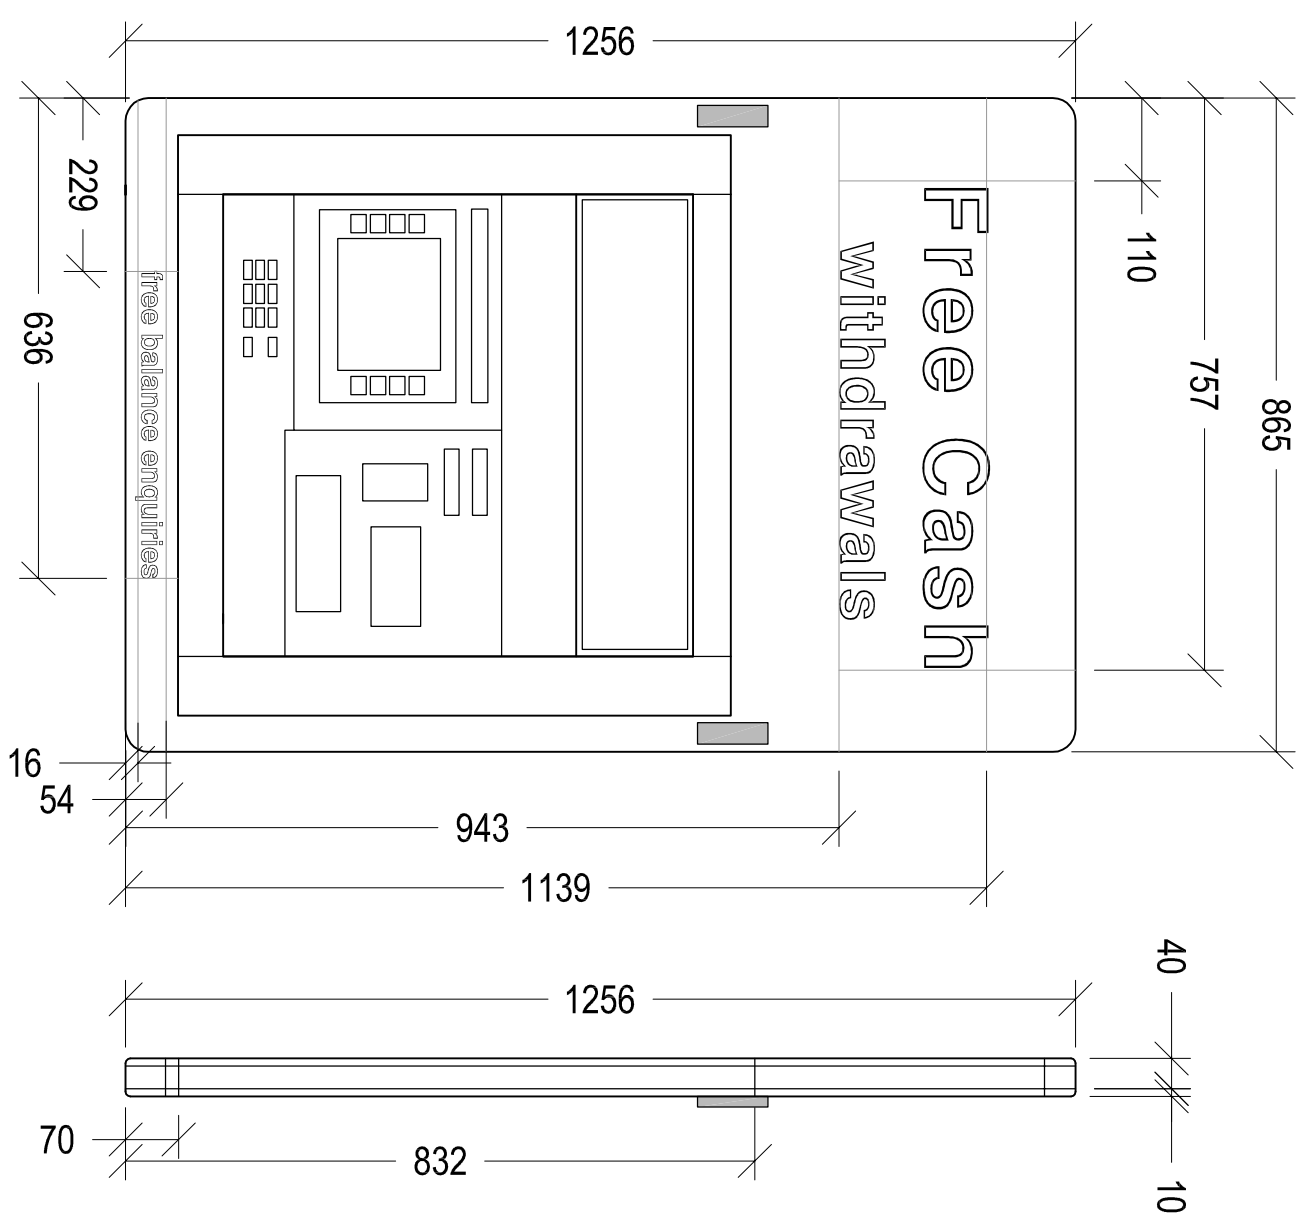

FONT: Eurostile
FONT COLOUR: cmyk = 0,0,0,0, (white)

SURROUND COLOUR - cmyk = 0,0,0,100 (black)

NOTE MACHINE RED - cmyk = 15,100,100,0
NOTEMACHINE BLUE - cmyk = 100,90,10,0

TYPICAL FASCIA
 Scale 1:10

NOTE:
 Illumination levels 286.478 cd/m

Date: _____
 Comments: _____
 By: _____

GENERAL NOTES:
 1) All dimensions in millimeters unless otherwise stated.

Project:
NOTE MACHINE
 GENERAL SITE INSTALLATION
 ARRANGEMENTS

Drawing Title:
 TYPICAL FASCIA ELEVATIONS

Ref:	Date:	Rev:
NM-GA-FI-A	20-01-2017	
Scale:	Paper:	Date Rev:
1:10	A3	