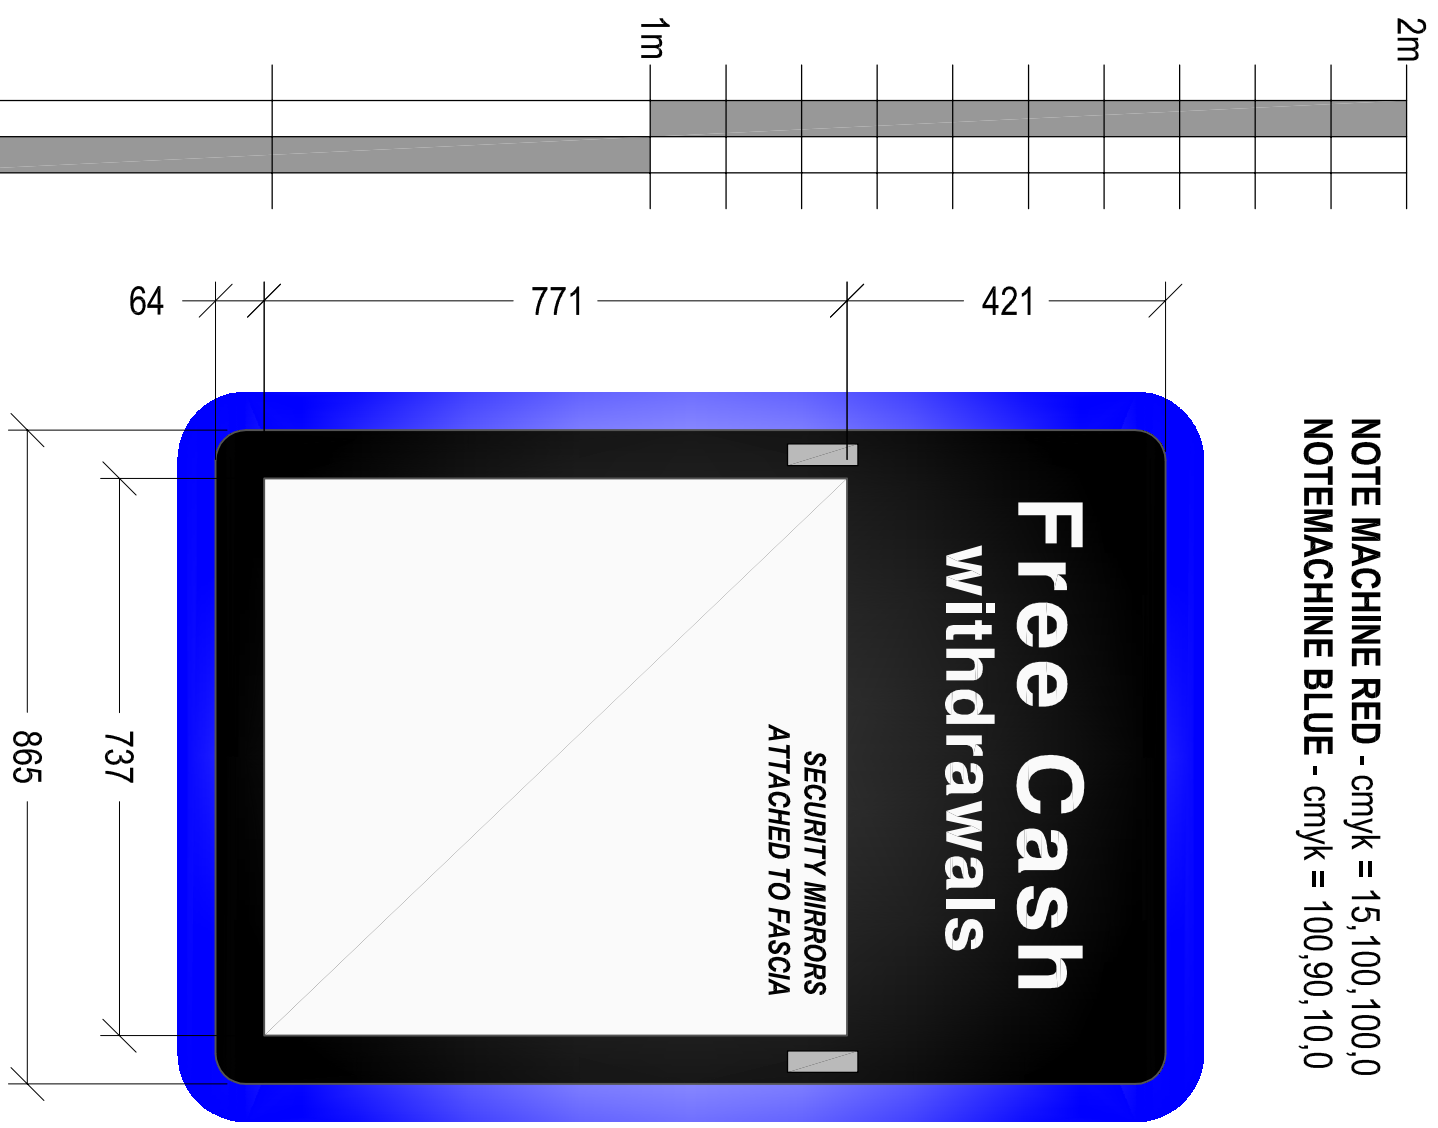

FONT: Eurostile
FONT COLOUR: cmyk = 0,0,0,0, (white)

SURROUND COLOUR - cmyk = 0,0,0,100 (black)

NOTE MACHINE RED - cmyk = 15,100,100,0
NOTEMACHINE BLUE - cmyk = 100,90,10,0

TYPICAL FASCIA
 Scale 1:10

NOTE:
 Illumination levels 286.478 cd/m

Date: _____
 Comments: _____
 By: _____

GENERAL NOTES:
 1) All dimensions in millimeters unless otherwise stated.

Project:
NOTE MACHINE
 GENERAL SITE INSTALLATION
 ARRANGEMENTS

Drawing Title:
 TYPICAL FASCIA ELEVATIONS

Ref:	Date:	Rev:
NM-GA-FI-A	20-01-2017	
Scale:	Paper:	Date Rev:
1:10	A3	