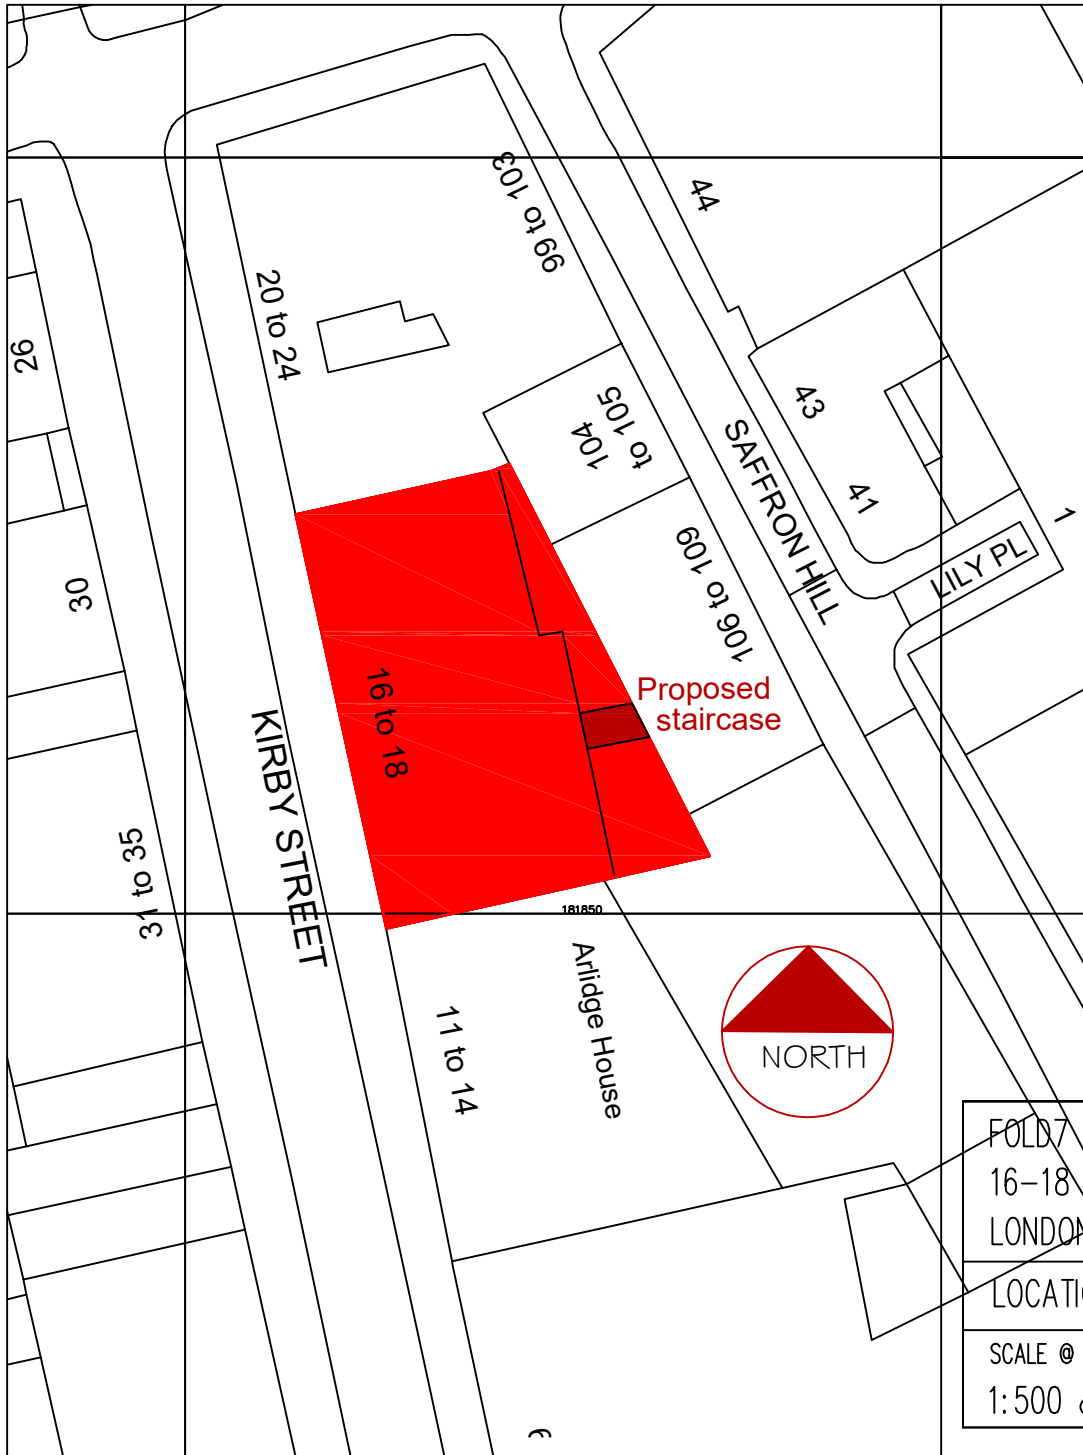

LOCATION PLAN
Scale 1:1250

BLOCK PLAN
Scale 1:500

FOLD 7	
16-18 KIRBY STREET LONDON EC1N 8TS	
LOCATION & BLOCK PLAN	
SCALE @ A4 1:500 & 1:1250	DRG No. 607-00