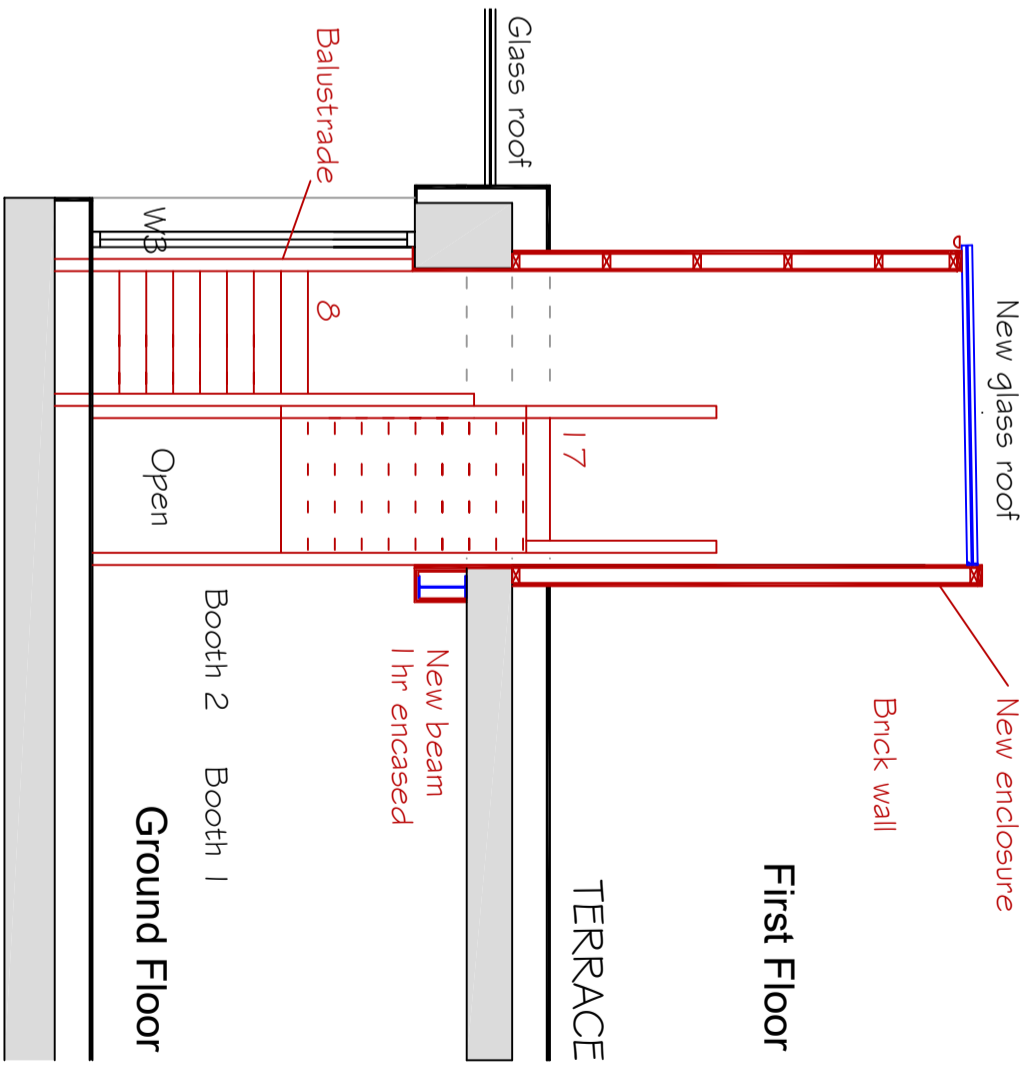

Cross Section - View towards Front

Cross Section - View toward Rear

First Floor Plan

Ground Floor plan

FOLD7 NEW OFFICES	
16-18 KIRBY STREET	
LONDON EC1N 8TS	
STAIRCASE CROSS SECTIONS	
SCALE @ A3	DRG No.
1:50	607-11K