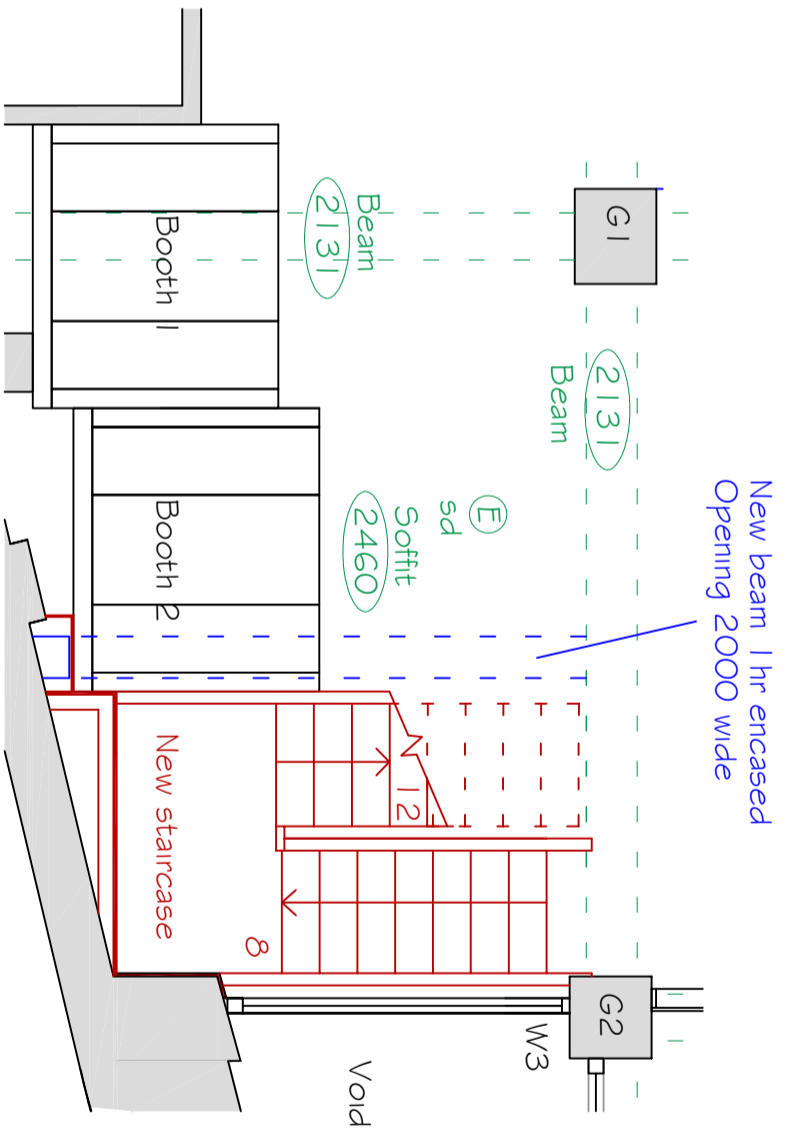

Cross Section - View towards Front

Cross Section - View toward Rear

First Floor Plan

Ground Floor plan

FOLD7 NEW OFFICES	
16-18 KIRBY STREET	
LONDON EC1N 8TS	
STAIRCASE CROSS SECTIONS	
SCALE @ A3	DRG No.
1:50	607-11K