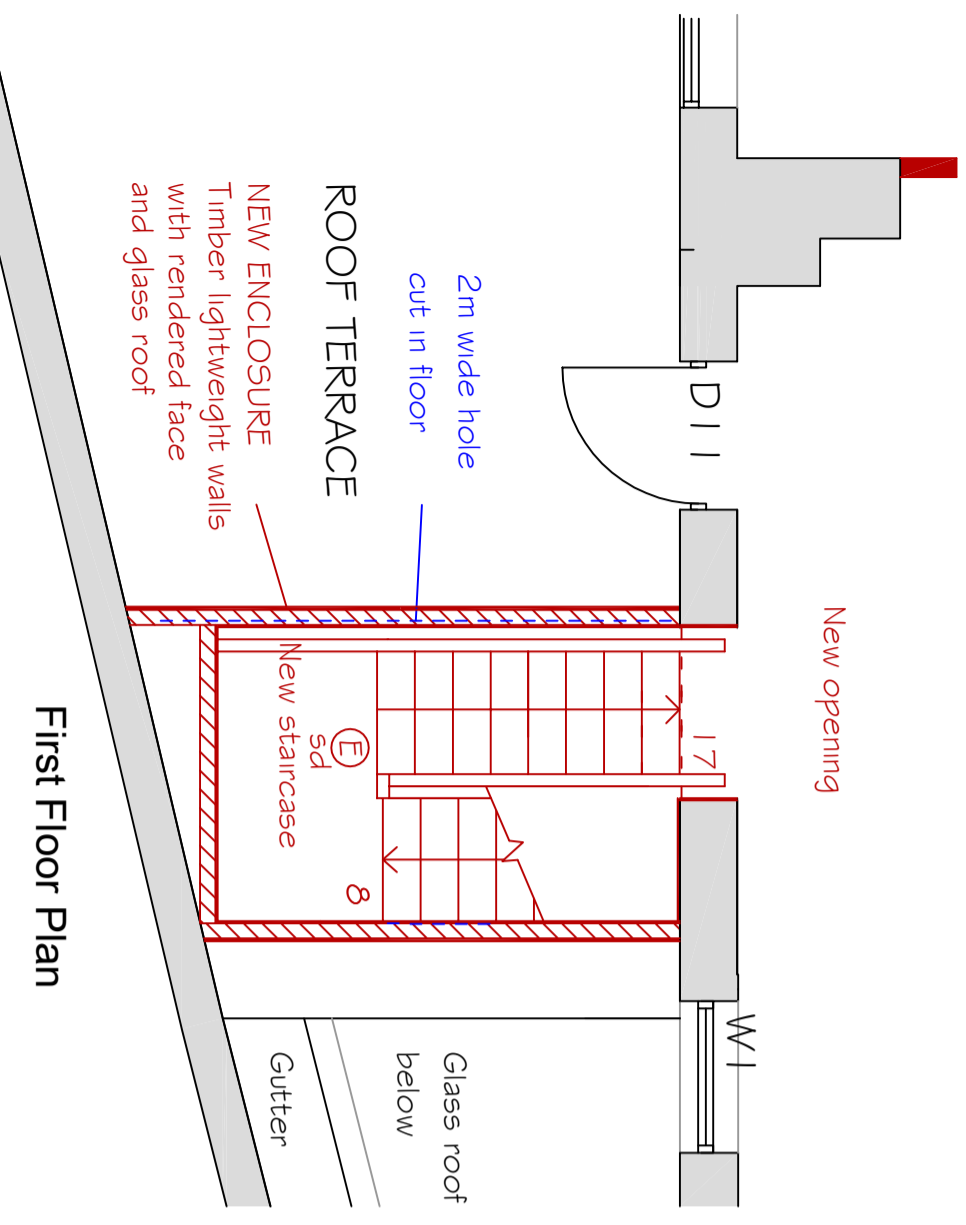

Cross Section - View towards Front

Cross Section - View toward Rear

First Floor Plan

Ground Floor plan

FOLD7 NEW OFFICES	
16-18 KIRBY STREET	
LONDON EC1N 8TS	
STAIRCASE CROSS SECTIONS	
SCALE @ A3	DRG No.
1:50	607-11K