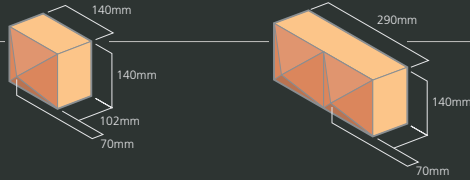

Umbr Pyramid

available in:
Leicester Red Stock

Umbr Sphere