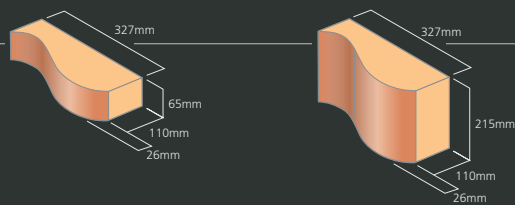

Umbr Wave

available in:
Natural Red
Natural Blue
Natural Cream
Various glazed colours

Standard colour range