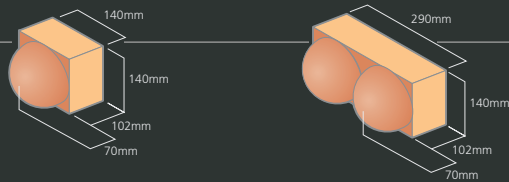

Umbr Sphere

available in:
Leicester Red Stock

Umbr Pyramid