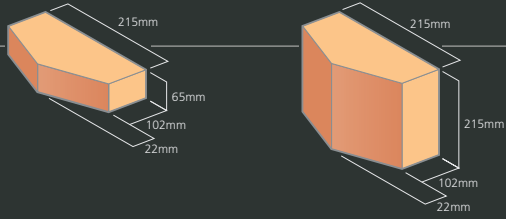

Umbr

available in:
Cheddar Red
Cheddar Golden
Staffordshire Slate Blue Smooth
Various glazed colours

Umbr Wave