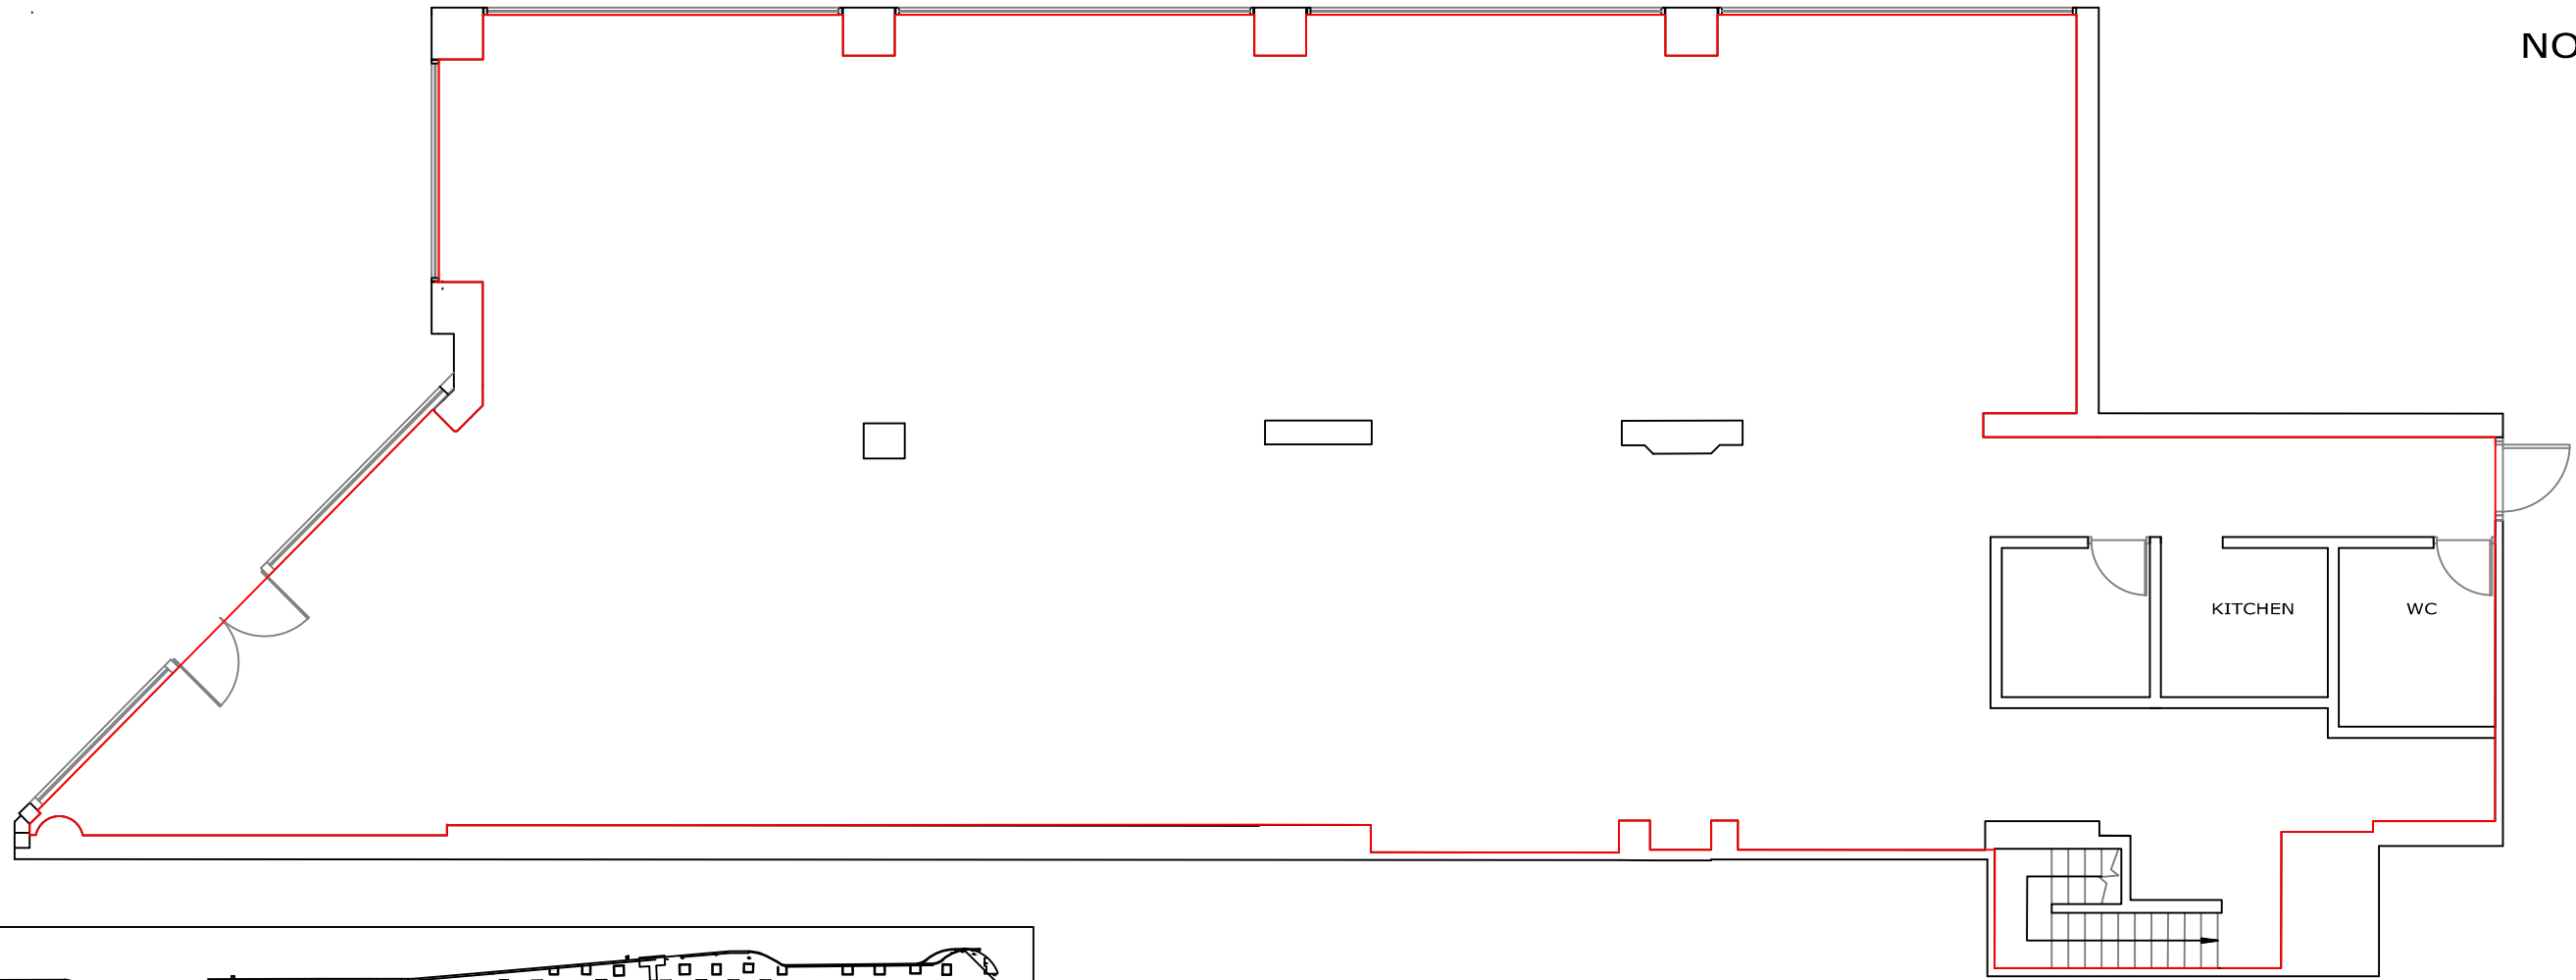

NORTH

GROUND FLOOR

LOWER BASEMENT

LOCATION PLAN  
1:1250

NORTH

client LAZARI INVESTMENTS LTD	address THE BRUNSWICK CENTRE LONDON WC1	location UNIT 2 LEASE PLAN	date MAY 2016	scale 1:100 on A3
			dwg. no. 140162-U2	revision