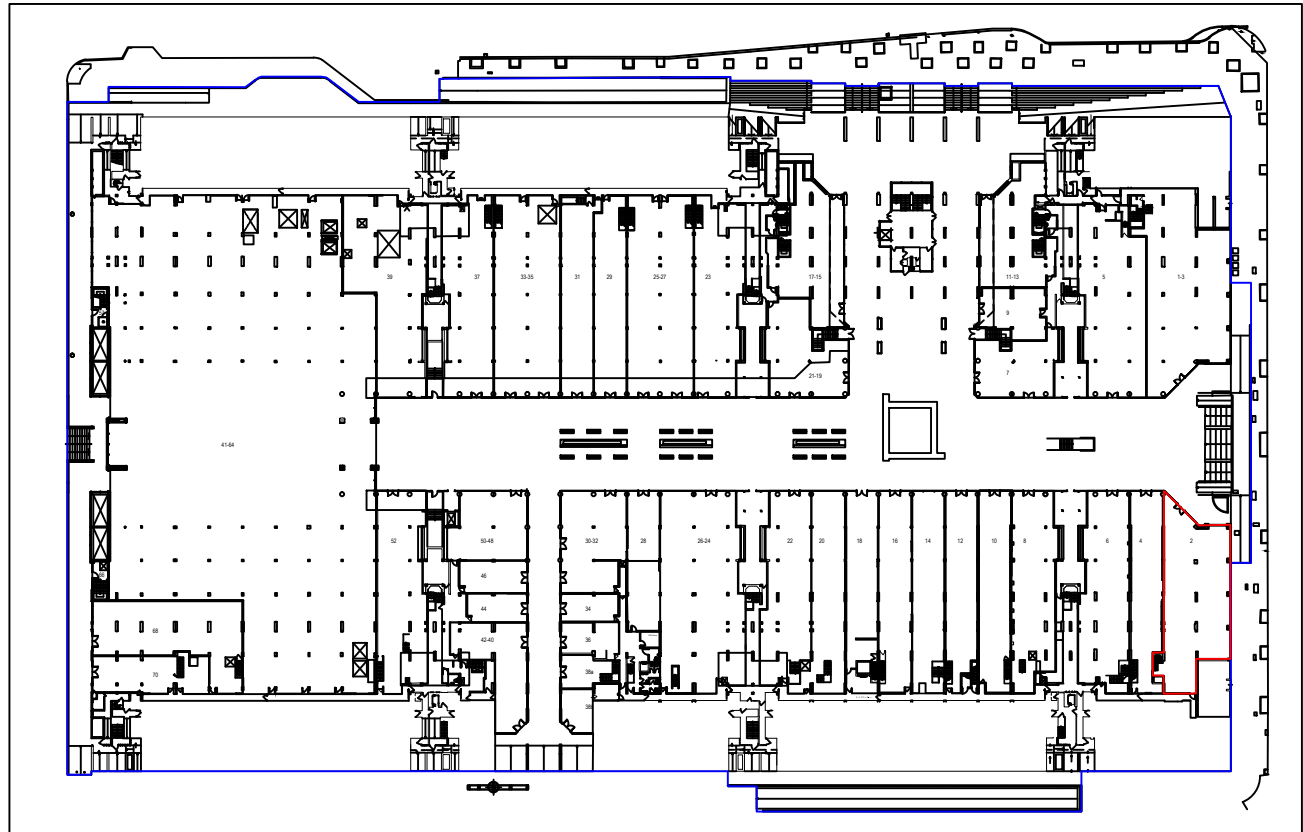

NORTH

GROUND FLOOR

LOWER BASEMENT

LOCATION PLAN  
1:1250

NORTH

client LAZARI INVESTMENTS LTD	address THE BRUNSWICK CENTRE LONDON WC1	location UNIT 2 LEASE PLAN	date MAY 2016	scale 1:100 on A3
			dwg. no. 140162-U2	revision