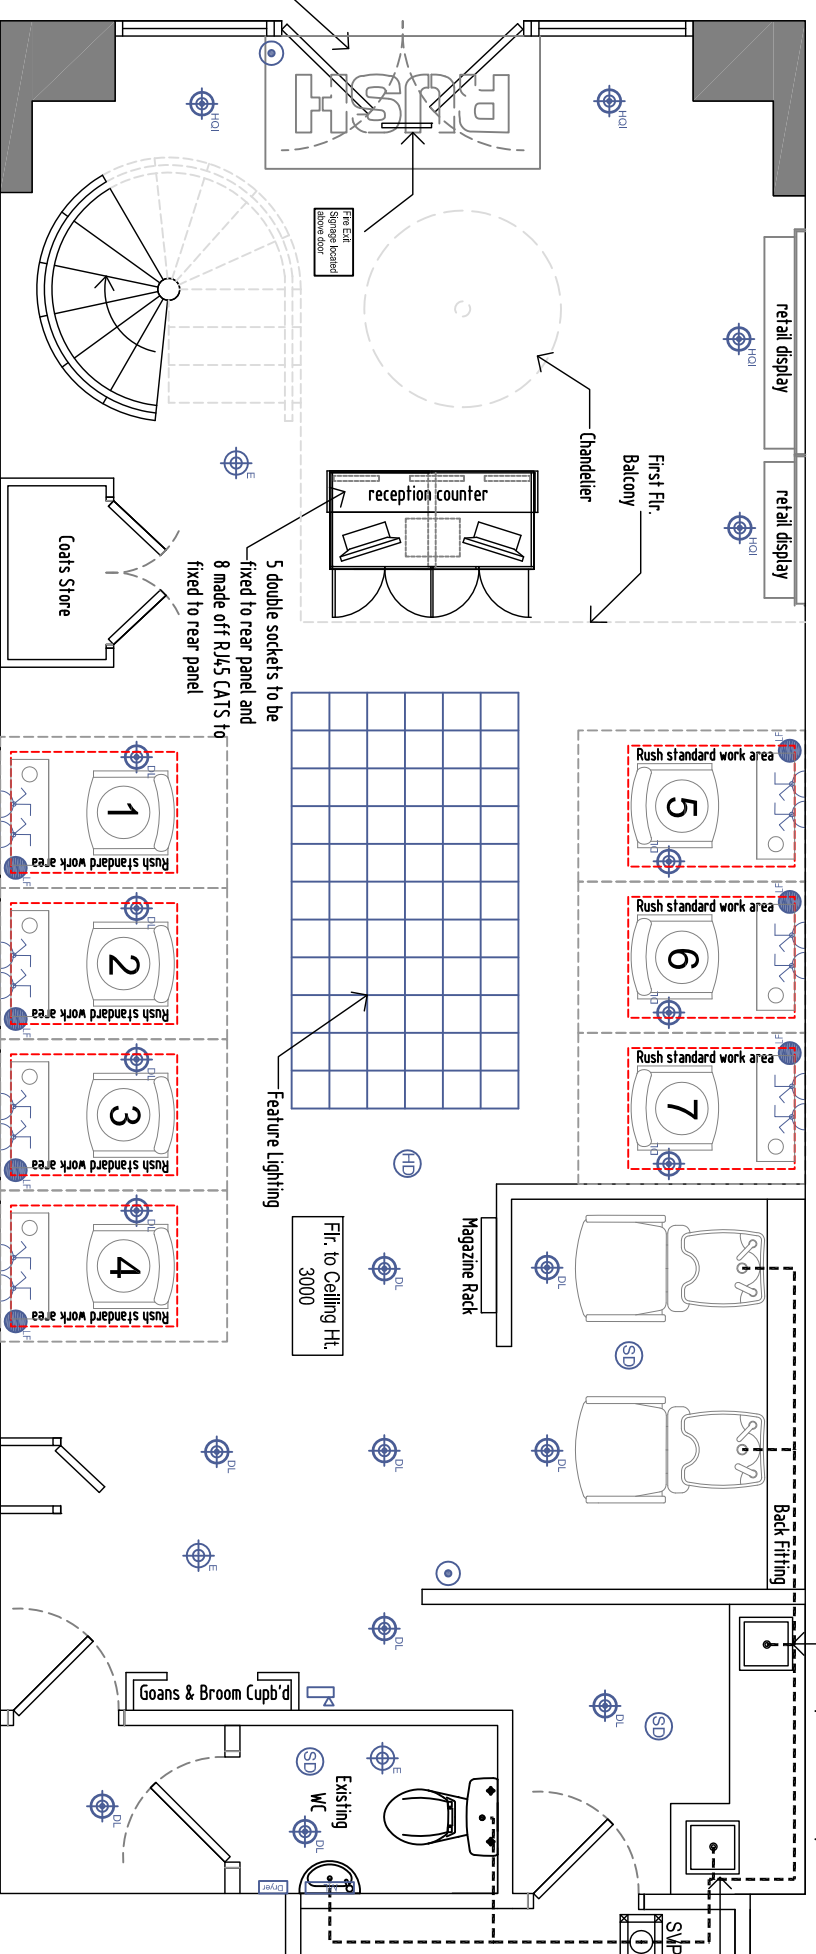

Proposed First Plan
1:50 Scale

Proposed Ground Floor Plan
1:50 Scale

Mechanical & Electrical Legend	
	Fuse Spur
	Master BT Point
	Emergency Break Glass
	Alarm Sounder
	Heat Detector
	Smoke Detector
	DDA Emergency Pull Cord
	Audible DDA Emergency Beacon Button
	Hand Dry Unit
	Air Conditioning Unit
	Existing Ceiling Mounted Extract Fan
	Existing Radiators

Lighting Legend	
	Fluorescent Emergency Lighting
	Fluorescent Lighting
	19mm Daylight LED Lighting
	Hydrargyrum quartz iodide (H.O.I.) Lighting
	Emergency Lighting
	LED Spotlighting
	Dimmer Switch
	Light Feed
	Mirror Light
	Main Light Switch Panel

Title:	Proposed Lighting & Small Electrical Layout
Scale:	1:50 @ A3
Date:	17.09.16
Job No.:	523
Dwg No.:	03
Drawn:	PG/DC
Checked:-	