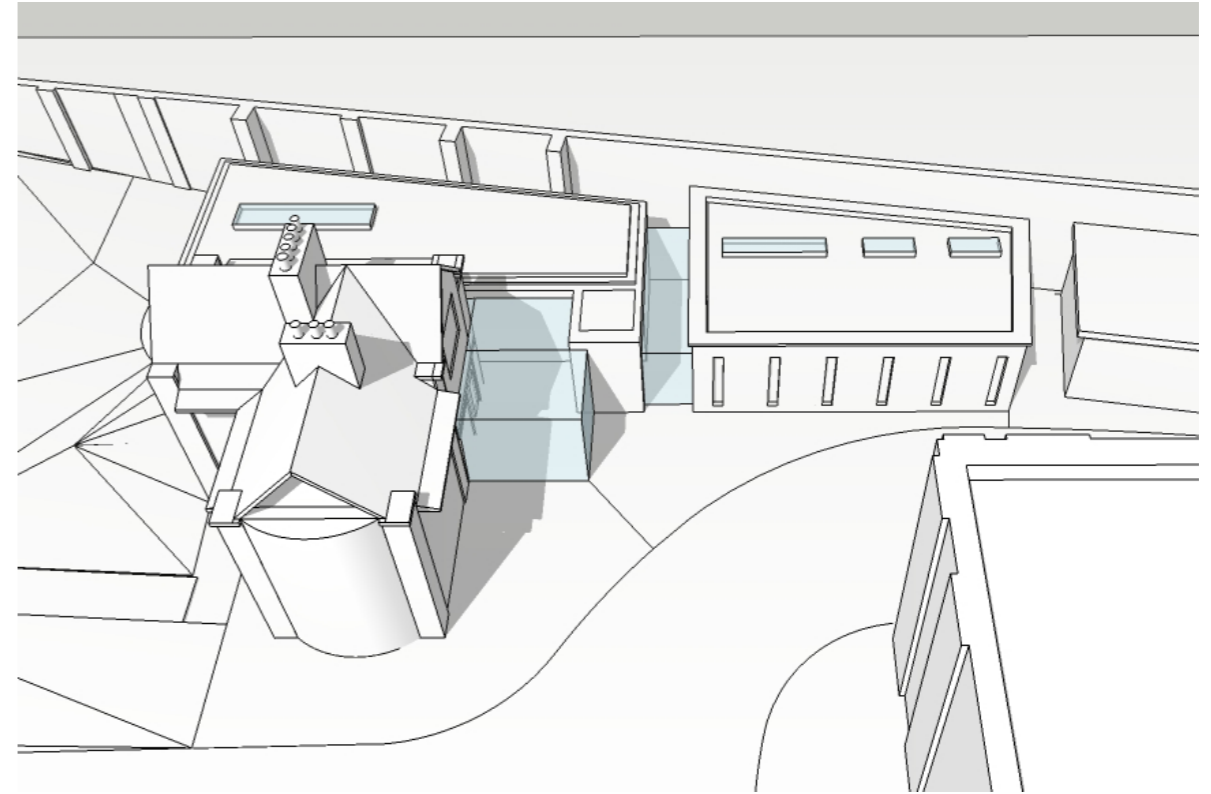

Concept model: Bird's eye view from south-west

Concept model: Bird's eye view from south

Concept model: Eye level view from south-west

Concept model: Eye level view from south

ed toovey architects

studio 401 royle building
31 wenlock road
london n1 7sh
07880 725763 / 020 3632 3776
edtoovey@yahoo.co.uk

Revisions:

ILLUSTRATIVE ONLY

UCS Lodge

Concept model views 2

September 2016

Drwg No. 1117C/V/002