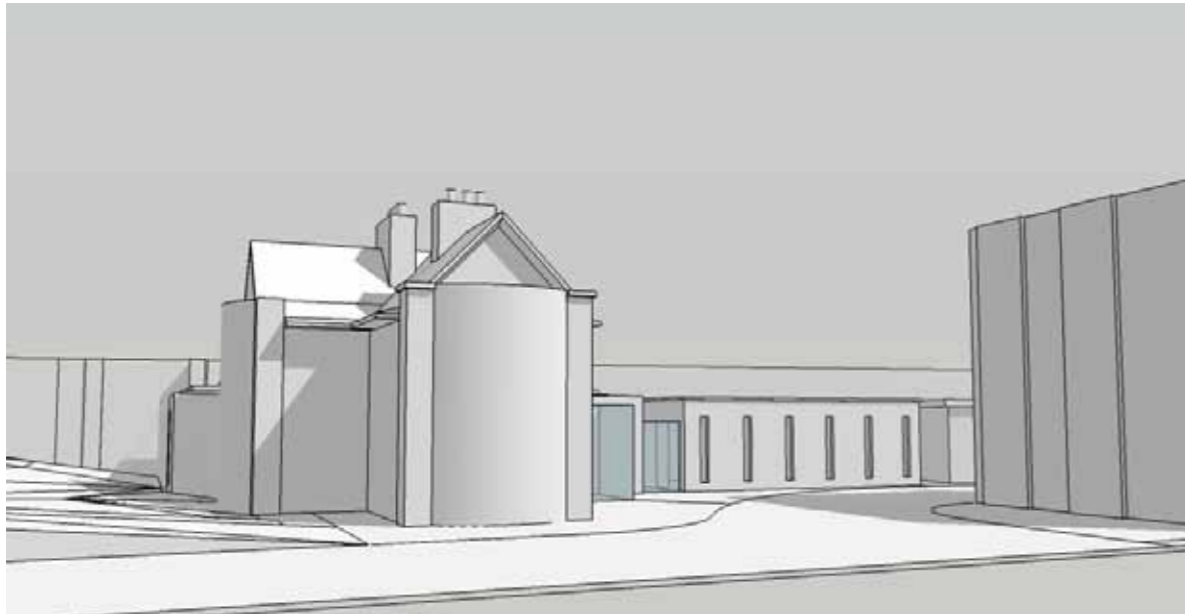

Concept model: Bird's eye view from south-west

Concept model: Bird's eye view from south

Concept model: Eye level view from south-west

Concept model: Eye level view from south

ed toovey architects

studio 401 royle building
31 wenlock road
london n1 7sh
07880 725763 / 020 3632 3776
edtoovey@yahoo.co.uk

Revisions:

ILLUSTRATIVE ONLY

UCS Lodge

Concept model views 2

September 2016

Drwg No. 1117C/V/002