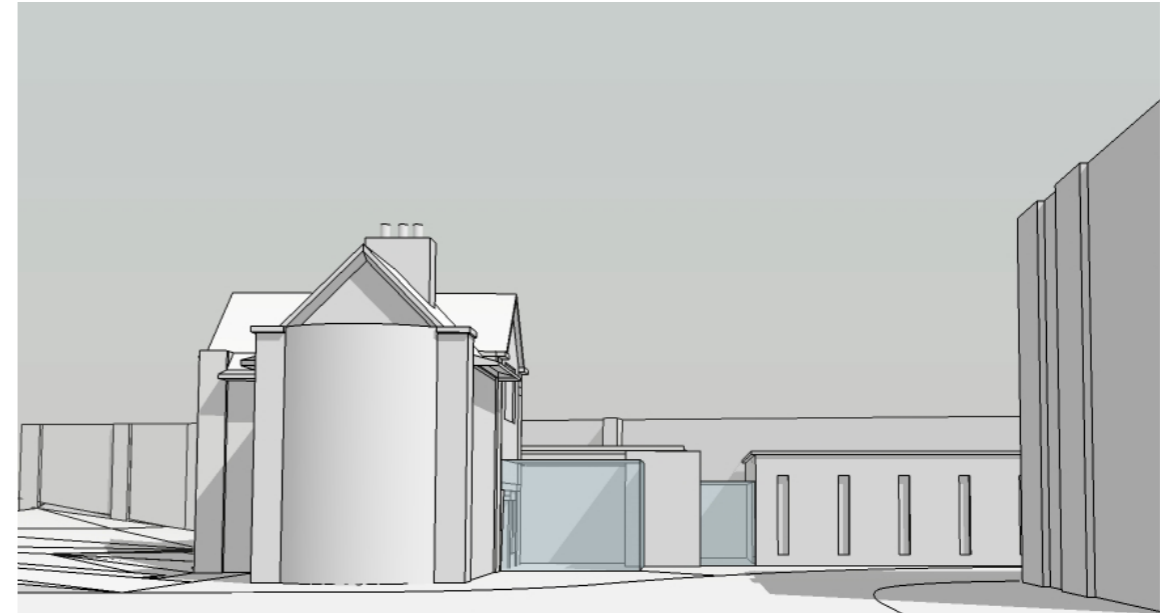

Concept model: Bird's eye view from south-west

Concept model: Bird's eye view from south

Concept model: Eye level view from south-west

Concept model: Eye level view from south

ed toovey architects

studio 401 royle building
31 wenlock road
london n1 7sh
07880 725763 / 020 3632 3776
edtoovey@yahoo.co.uk

Revisions:

ILLUSTRATIVE ONLY

UCS Lodge

Concept model views 2

September 2016

Drwg No. 1117C/V/002