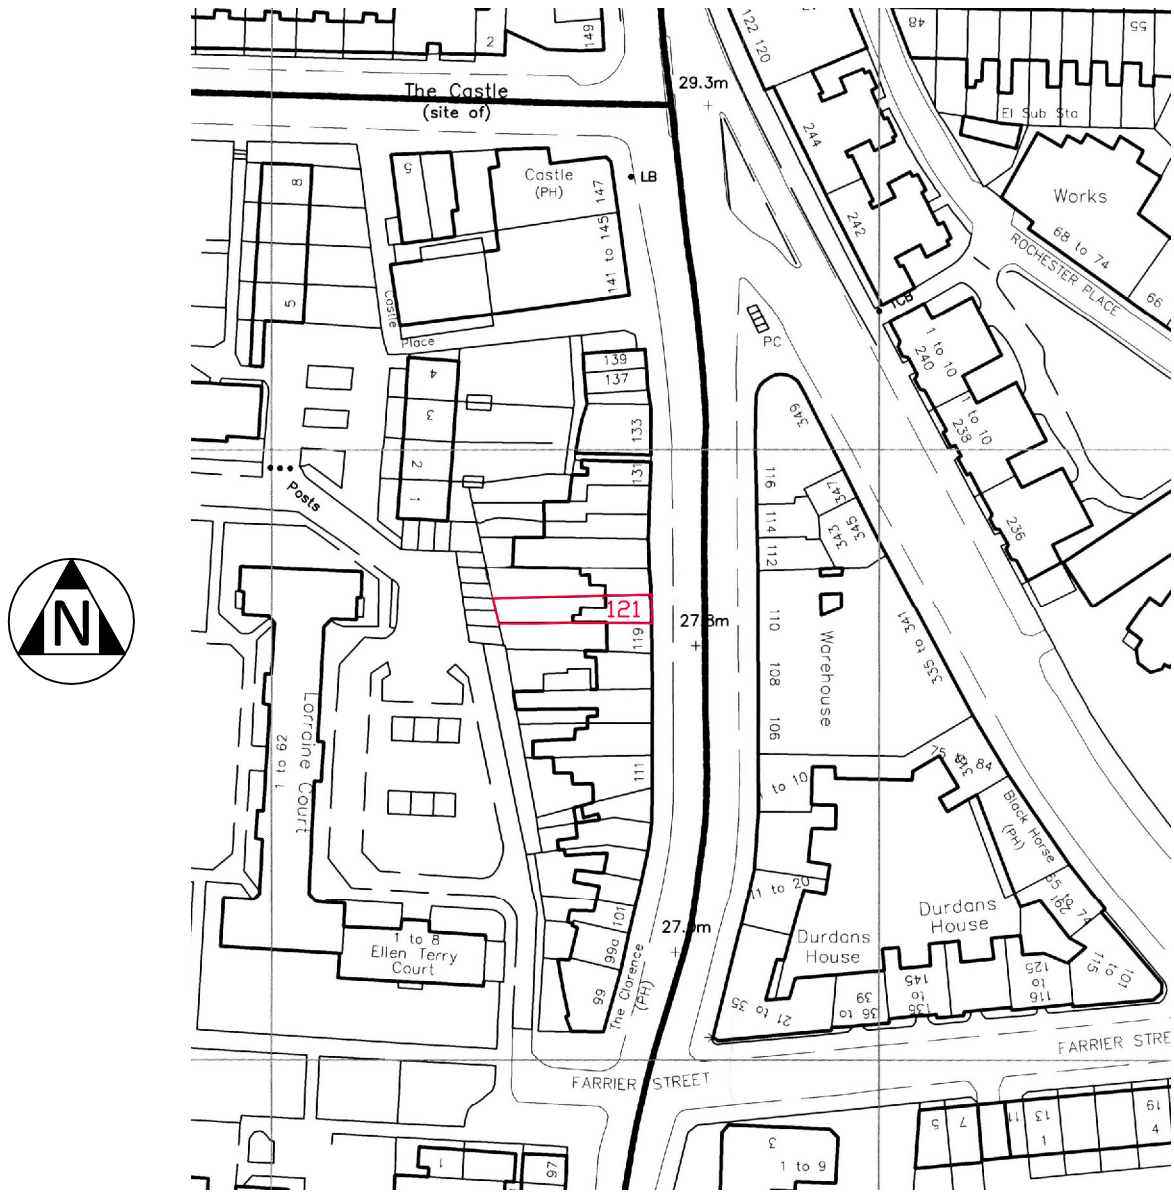

1 -

2 -

3 -

4 -

5 -

6 -

7 -

### 5A SITE LOCATION PLAN

SCALE 1:1250

<p>KOUPPARIS ASSOCIATES 0207 2676909/6874</p>	<p>Client <b>Muzahid Miah</b></p>	<p>Drawing Title <b>Site Location Plan 121 Kentish Town Road</b></p>	<p>Project Number <b>16/0183</b></p>	<p>Drawing Number <b>16-183-20</b></p>
	<p>Project Title <b>Shop Unit 121 Kentish Town Road, London NW1 8PB</b></p>		<p>Scale <b>1:1250 (A3)</b></p>	<p>Date <b>30/12/16</b></p>
		<p>Rev Date   Description   Rev By   Ckd By</p>	<p>Status</p>	