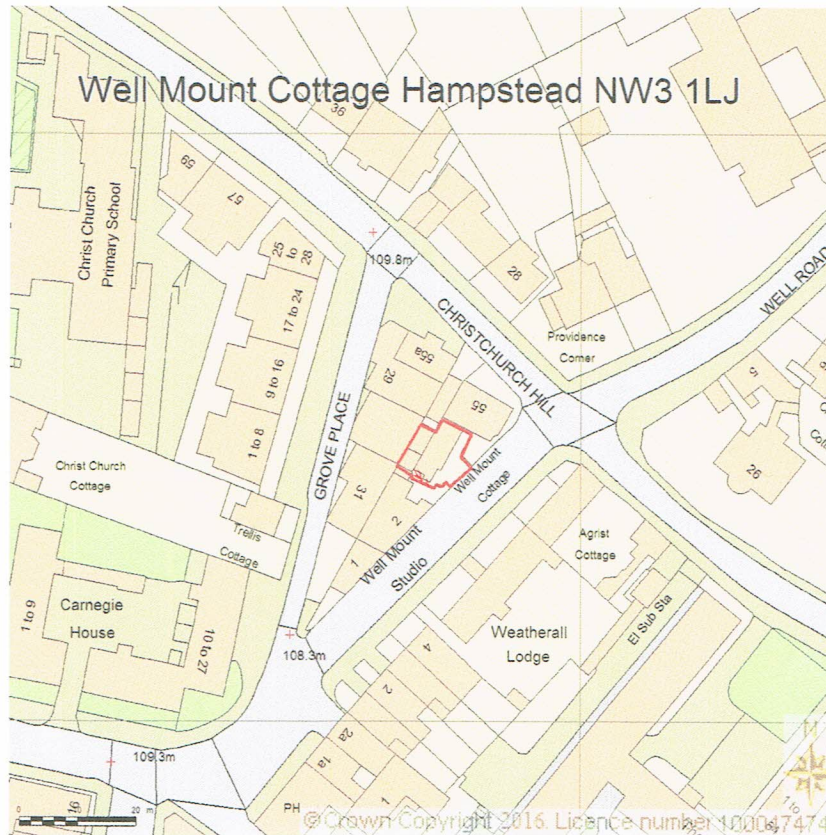

SITE LOCATION PLAN
AREA 2 HA
SCALE: 1:1250 on A4
CENTRE COORDINATES: 526573 , 186051

Supplied by Streetwise Maps Ltd
www.streetwise.net
Licence No: 100047474
17:23:16 07/10/2016