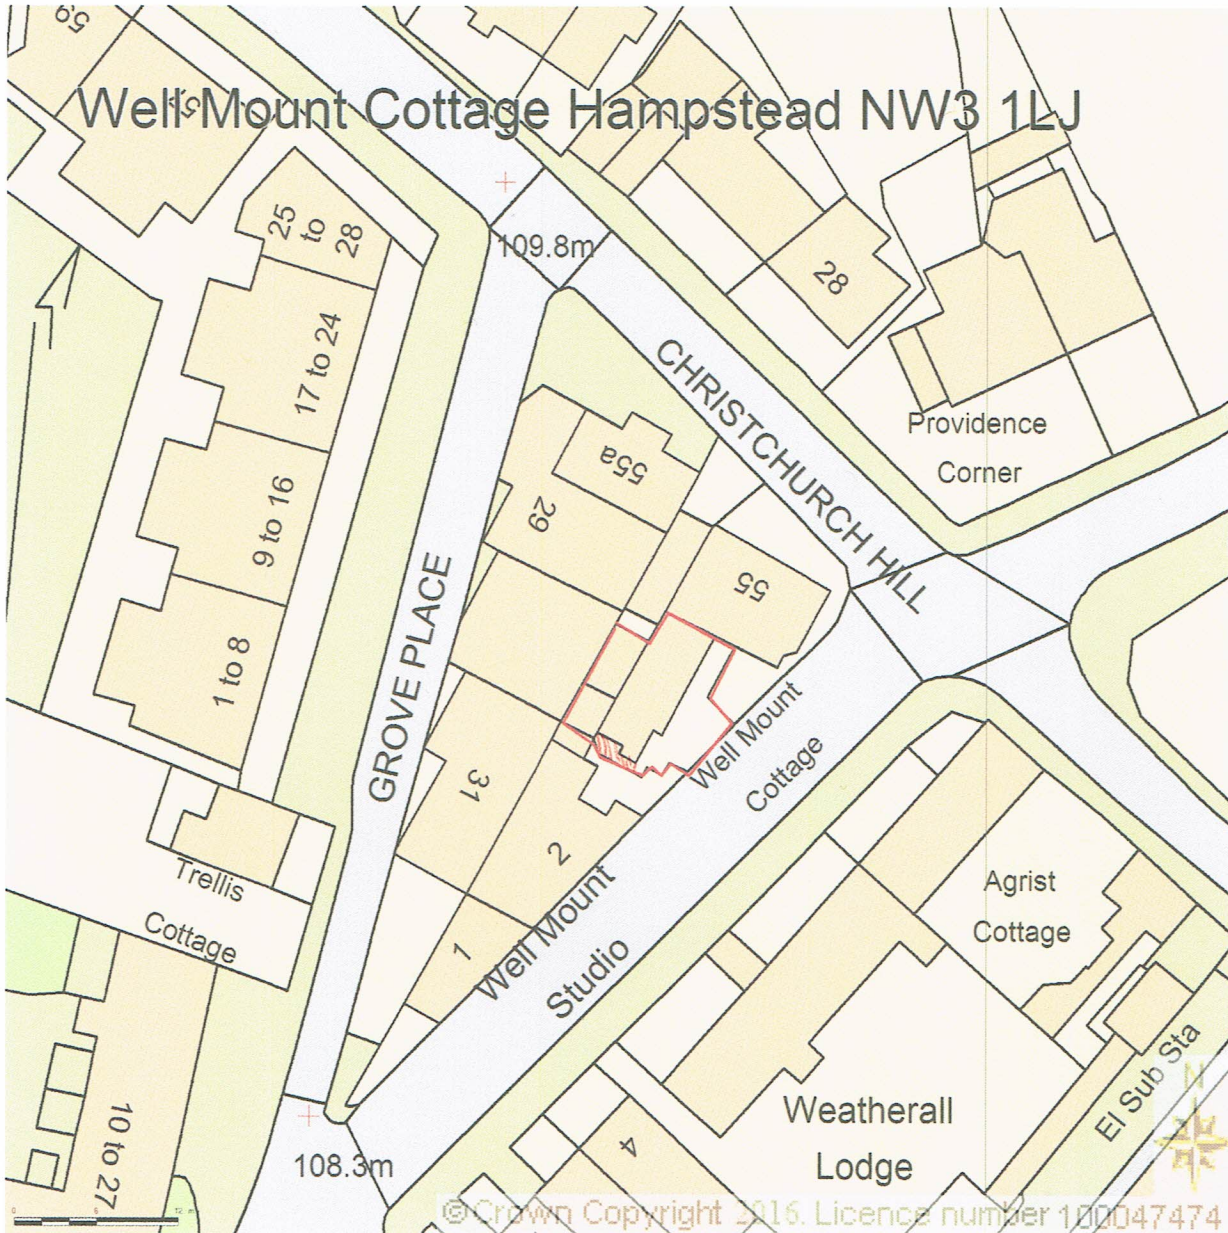

BLOCK/SITE PLAN
AREA 90m x 90m
SCALE: 1:500 on A4
CENTRE COORDINATES: 526573 , 186051

Supplied by Streetwise Maps Ltd
www.streetwise.net
Licence No: 100047474
17:23:13 07/10/2016