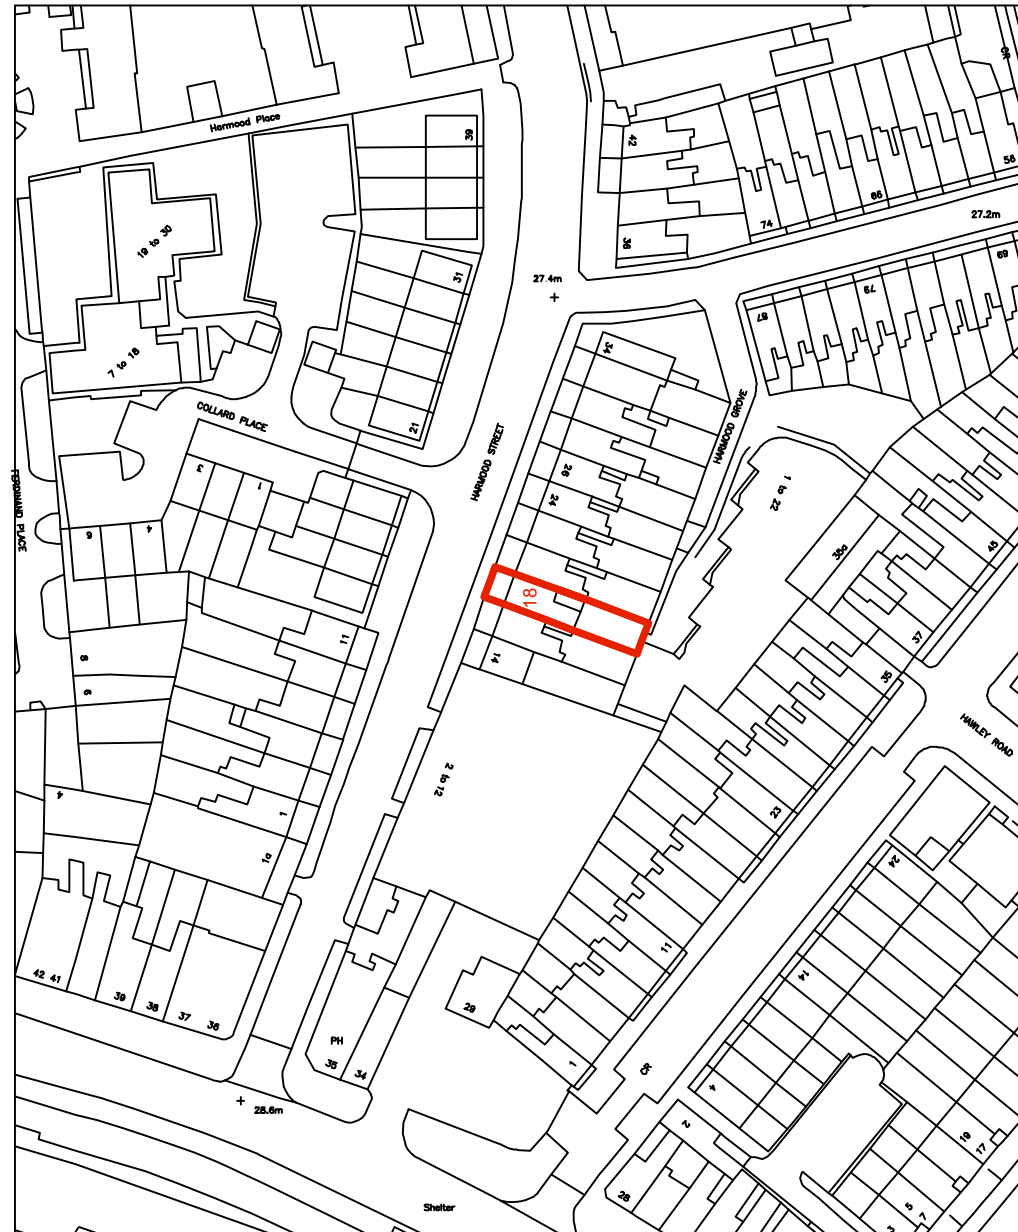

Notes

18 HARMOOD STREET, LONDON NW1  
SITE LOCATION PLAN

## PLANNING

Project  
068\_18 Harmood Street

Client  
Rebecca Elderfield

Drawing Title  
Existing Site Location Plan

Scale	Date Created
1:1250@A3	15.10.2016

Drawing Number  
TRS068\_EX\_000

**T R STUDIO**  
ARCHITECTURE + INTERIORS