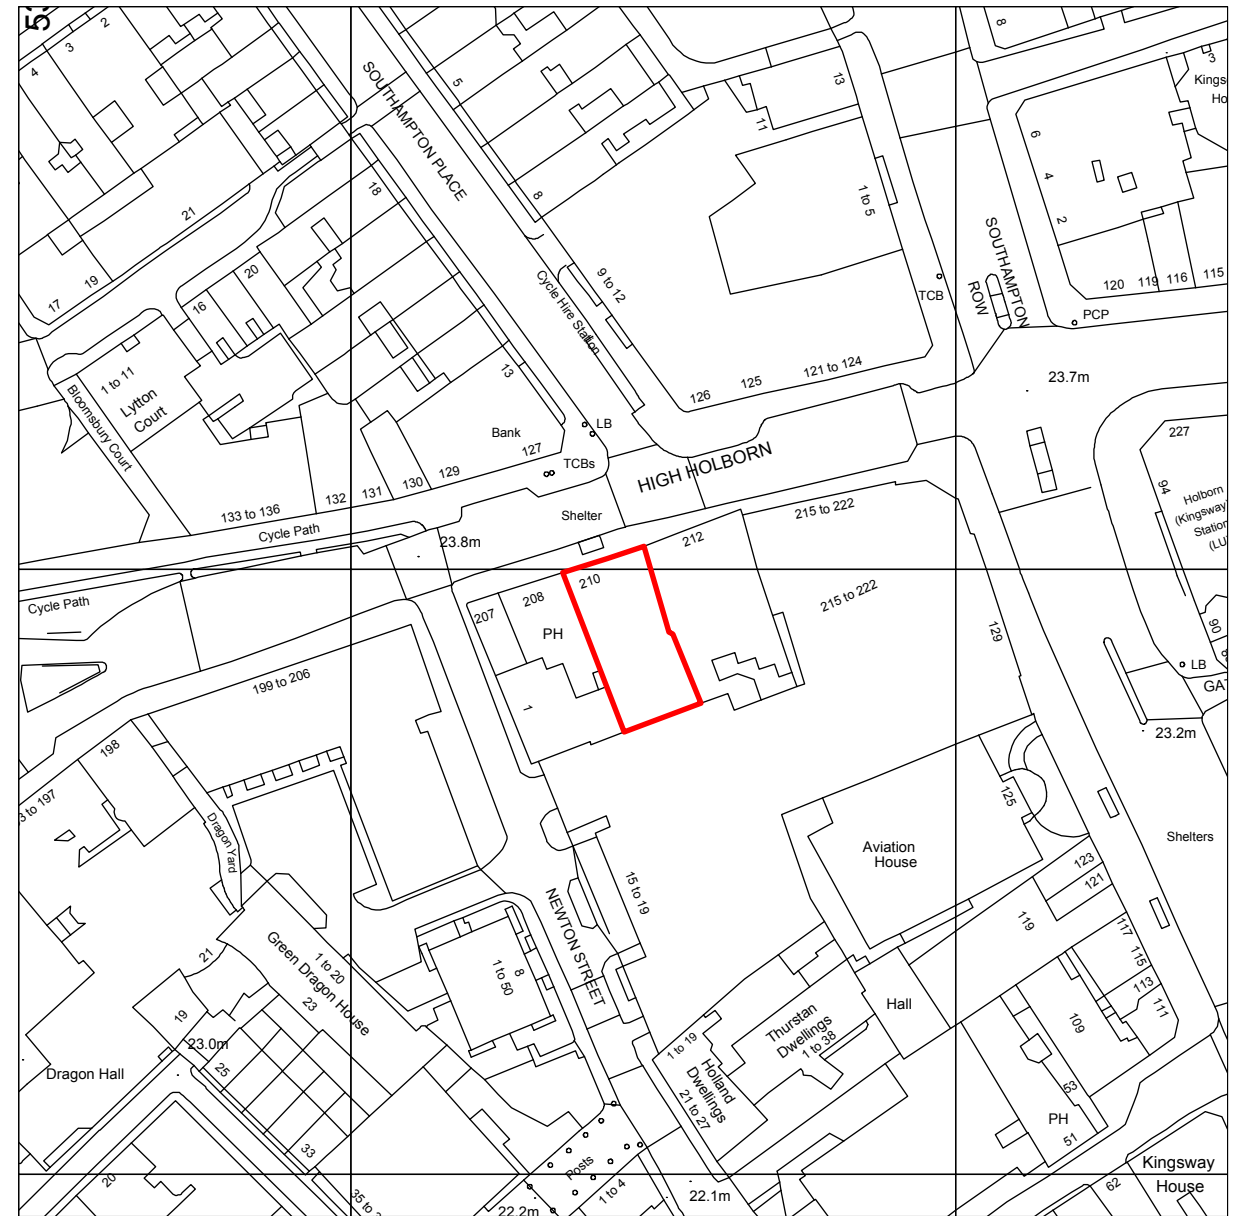

BLOCK PLAN 1:500 @ A3

LOCATION PLAN 1:1250 @ A3

REVISION	BY	DATE	REVISION	BY	DATE

PLANNING APPLICATION

CLIENT HSBC	DRAWING LOCATION AND BLOCK PLAN
PROJECT HSBC High Holborn HSBC UK Rebranding - PIN GB3689 210 High Holborn - London - WC1V 7BZ	DRAWING No. 16 033 0027 PA 00
	SCALE AS SHOWN
	REVISION MA / LONDON