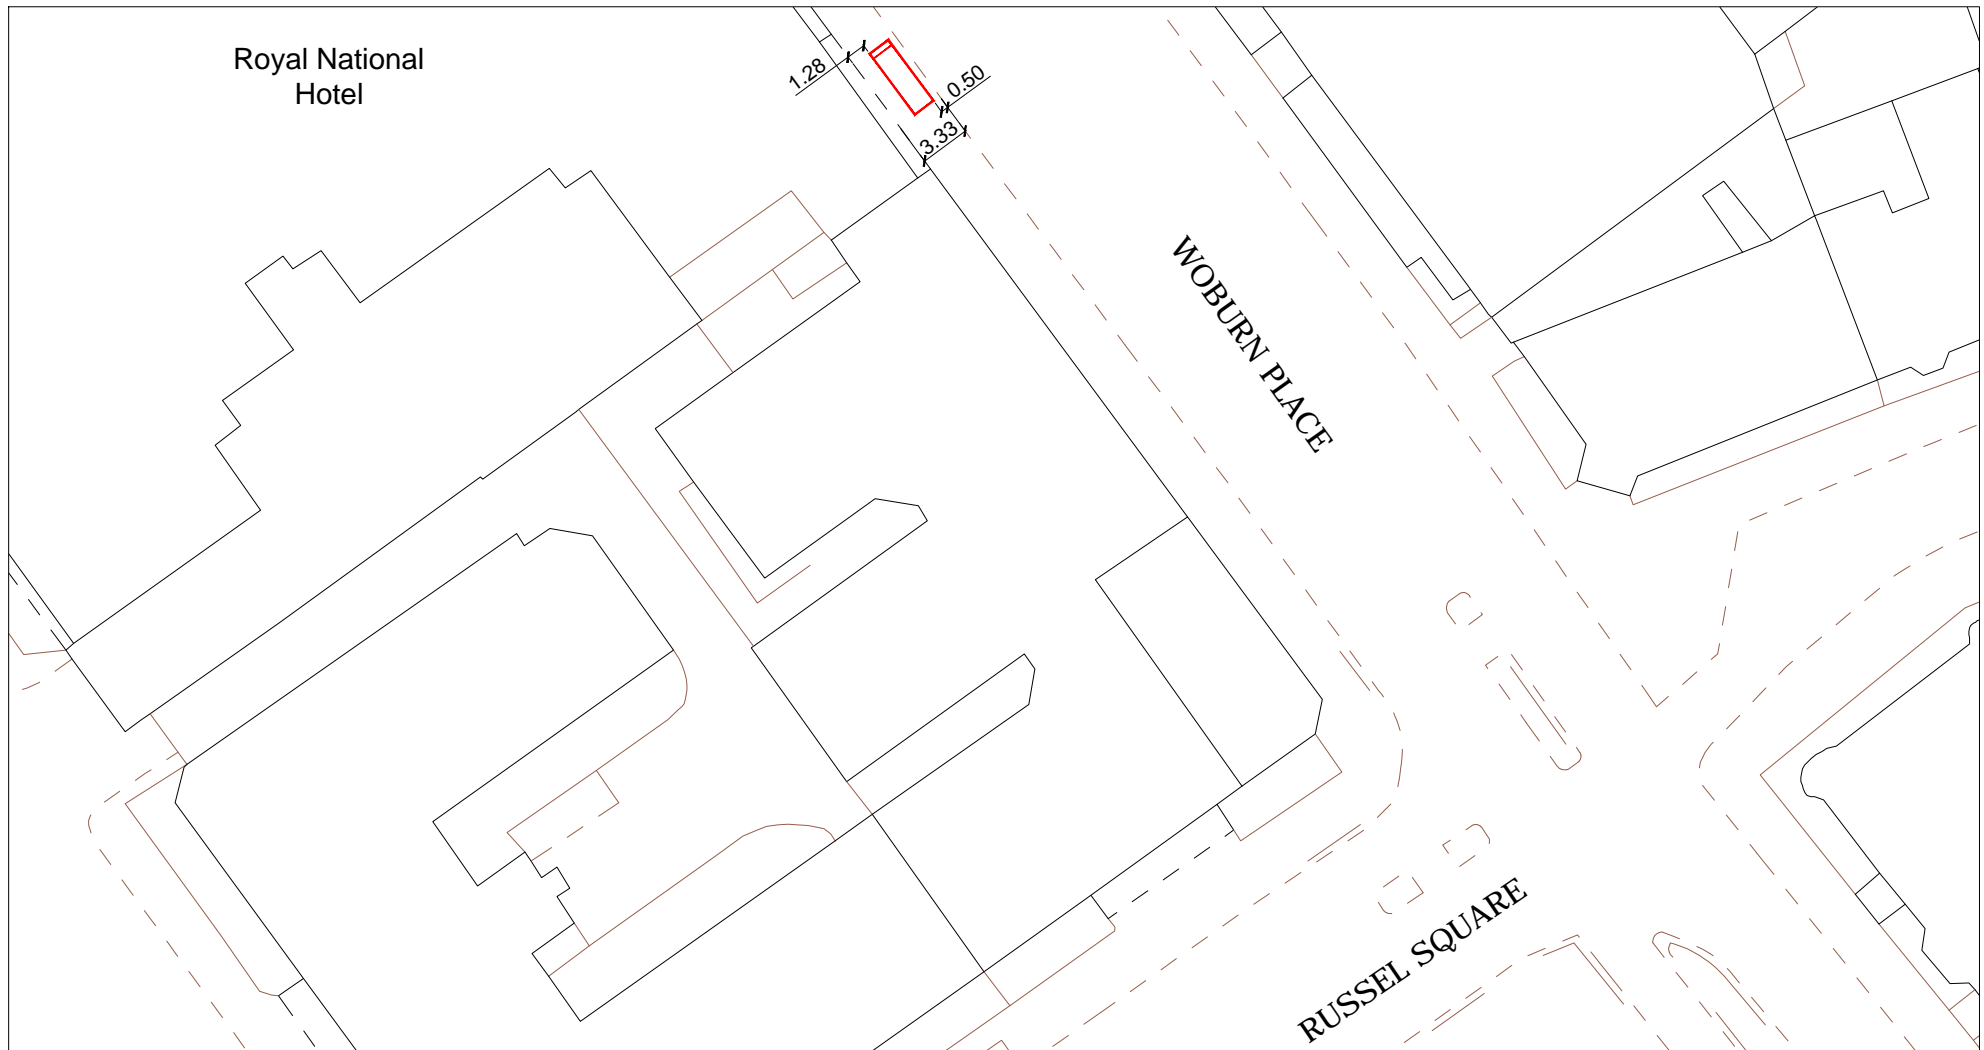

SITE ADDRESS

Woburn Place, London, WC1B 5EH

Junction with Russel Square

Furniture Index: CAM00156AB

Easting/Northing: 530073/182149

SCALE BAR [1:1250 @ A4]

SITE ADDRESS

Woburn Place, London, WC1B 5EH

Junction with Russel Square

Furniture Index: CAM00156AB

Easting/Northing: 530073/182149

SCALE BAR [1:500 @ A4]

SITE ADDRESS

Woburn Place, London, WC1B 5EH

Junction with Russel Square

Furniture Index: CAM00156AB

Easting/Northing: 530073/182149

PROPOSED ADVERTISING DISPLAY

The proposed advertising panel will comprise a double sided freestanding digital display unit at one end of the bus shelter. This will be viewed as an integral part of the existing shelter design.

SITE ADDRESS

Woburn Place, London, WC1B 5EH

Junction with Russel Square

Furniture Index: CAM00156AB

Easting/Northing: 530073/182149

SCALE BAR [1:20 @ A4]