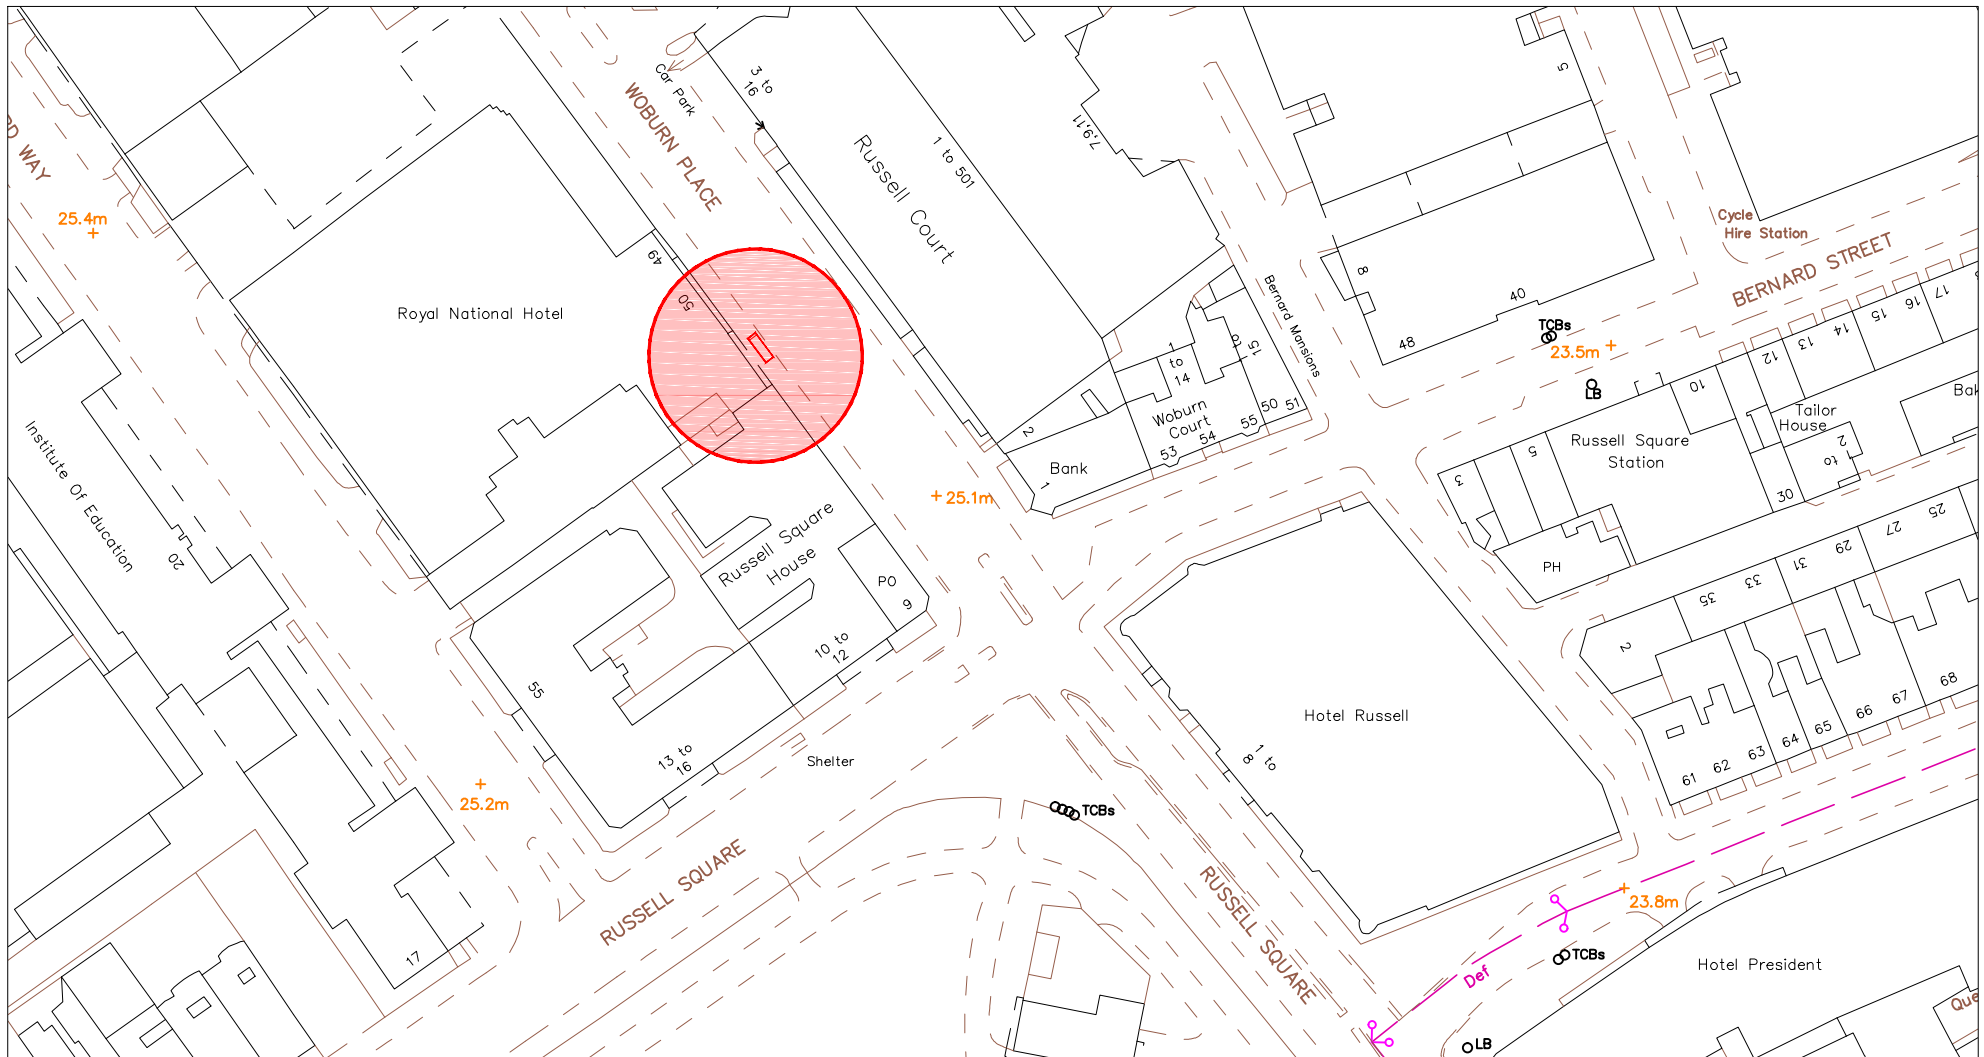

SITE ADDRESS

Woburn Place, London, WC1B 5EH

Junction with Russel Square

Furniture Index: CAM00156AB

Easting/Northing: 530073/182149

SCALE BAR [1:1250 @ A4]

SITE ADDRESS

Woburn Place, London, WC1B 5EH

Junction with Russel Square

Furniture Index: CAM00156AB

Easting/Northing: 530073/182149

SCALE BAR [1:500 @ A4]

SITE ADDRESS

Woburn Place, London, WC1B 5EH

Junction with Russel Square

Furniture Index: CAM00156AB

Easting/Northing: 530073/182149

PROPOSED ADVERTISING DISPLAY

The proposed advertising panel will comprise a double sided freestanding digital display unit at one end of the bus shelter. This will be viewed as an integral part of the existing shelter design.

SITE ADDRESS

Woburn Place, London, WC1B 5EH

Junction with Russel Square

Furniture Index: CAM00156AB

Easting/Northing: 530073/182149

SCALE BAR [1:20 @ A4]