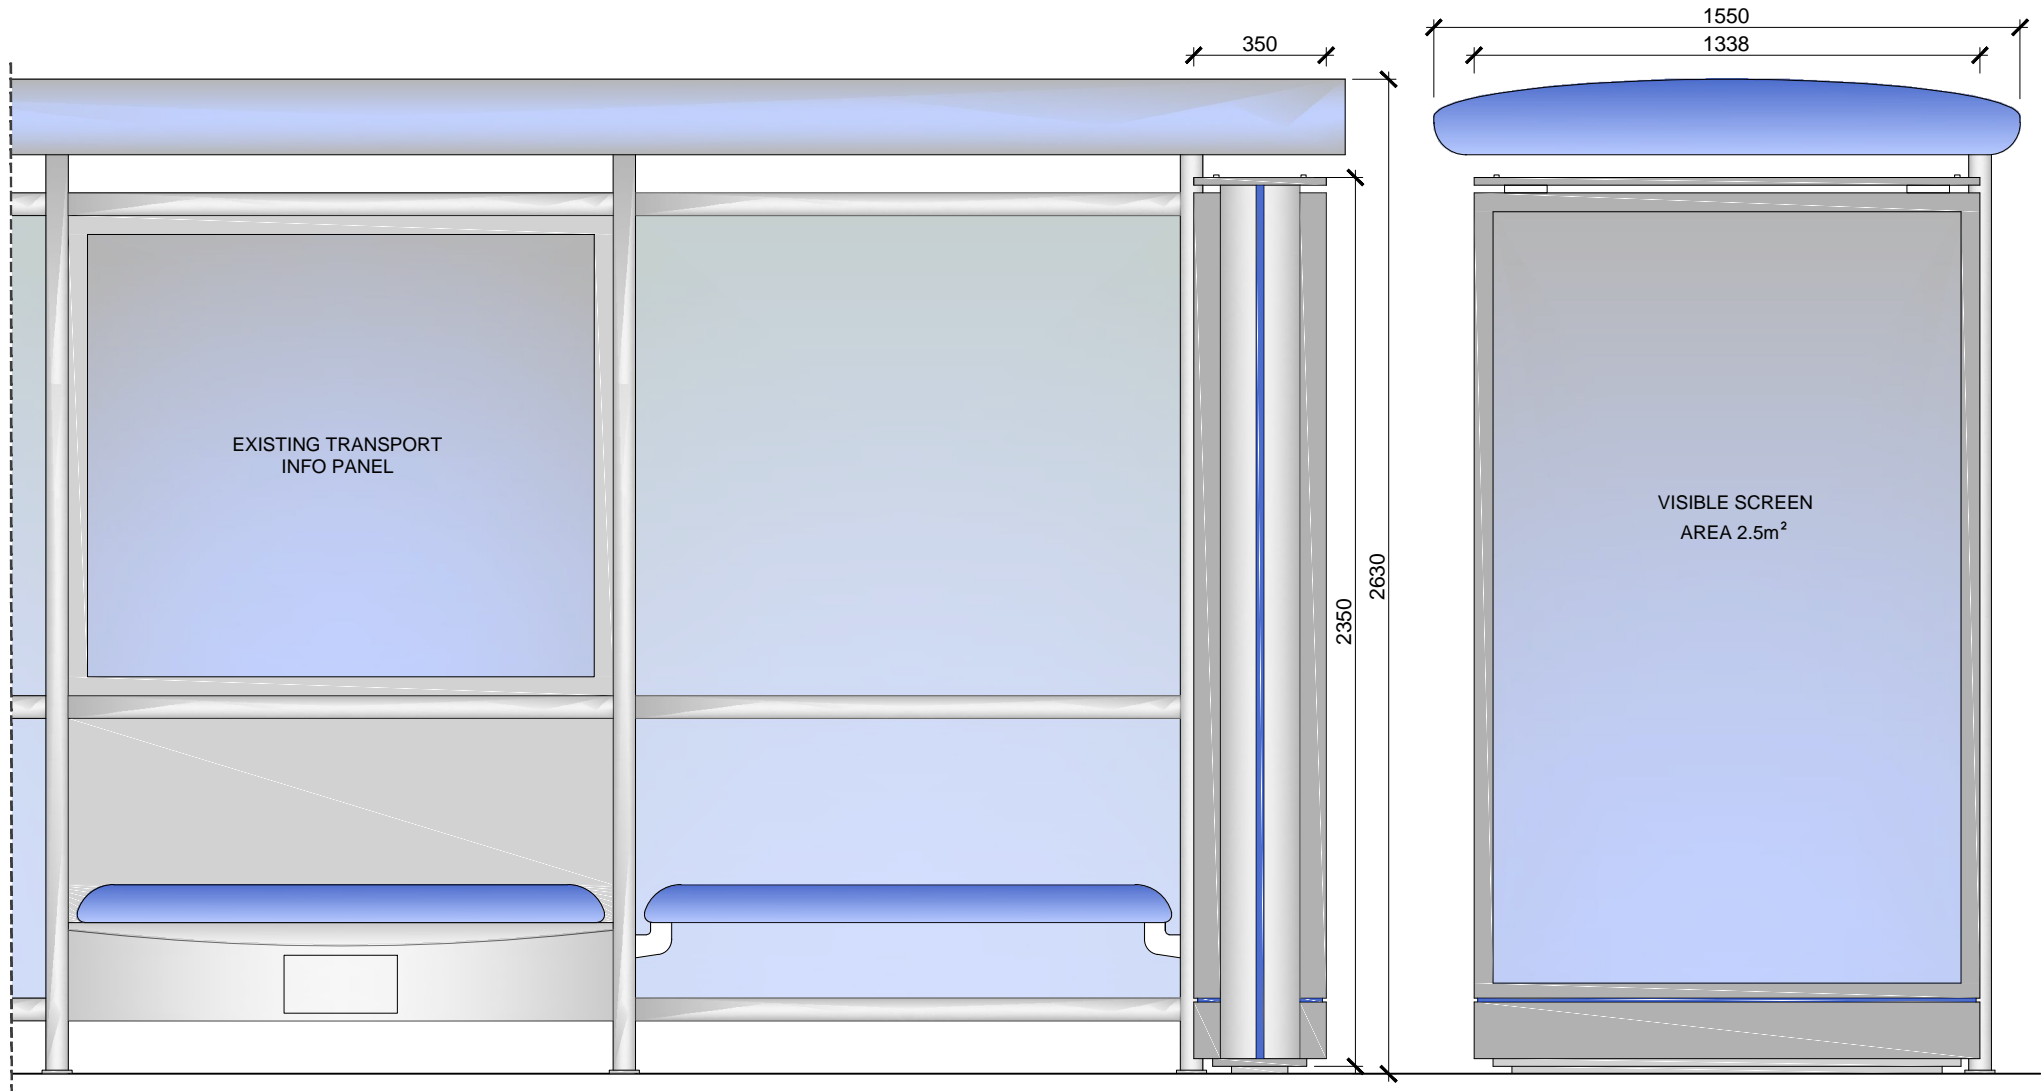

SITE ADDRESS

Woburn Place, London, WC1B 5EH

Junction with Russel Square

Furniture Index: CAM00156AB

Easting/Northing: 530073/182149

SCALE BAR [1:1250 @ A4]

SITE ADDRESS

Woburn Place, London, WC1B 5EH

Junction with Russel Square

Furniture Index: CAM00156AB

Easting/Northing: 530073/182149

SCALE BAR [1:500 @ A4]

SITE ADDRESS

Woburn Place, London, WC1B 5EH

Junction with Russel Square

Furniture Index: CAM00156AB

Easting/Northing: 530073/182149

PROPOSED ADVERTISING DISPLAY

The proposed advertising panel will comprise a double sided freestanding digital display unit at one end of the bus shelter. This will be viewed as an integral part of the existing shelter design.

SITE ADDRESS

Woburn Place, London, WC1B 5EH

Junction with Russel Square

Furniture Index: CAM00156AB

Easting/Northing: 530073/182149

SCALE BAR [1:20 @ A4]