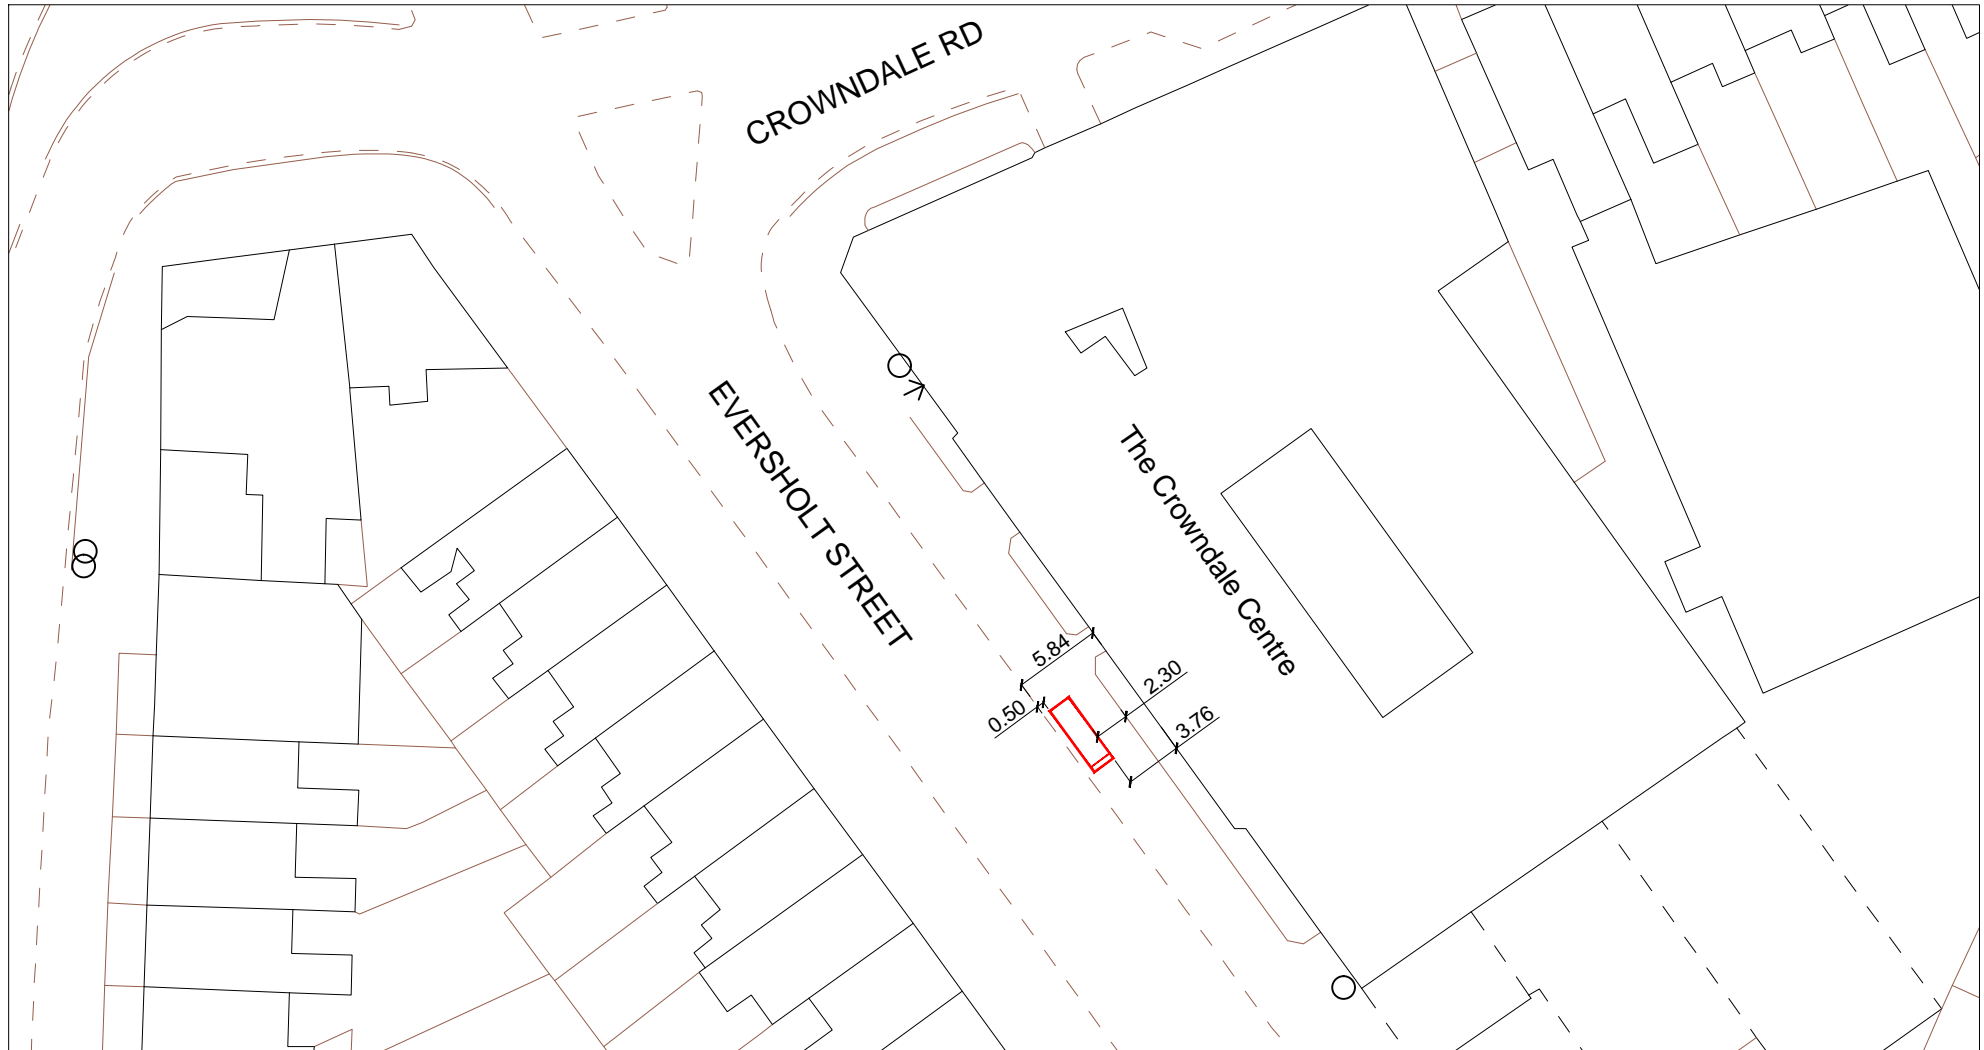

# SITE ADDRESS

Eversholt Street, London, NW1 2JA  
Junction with Crowndale - 12m Before  
Furniture Index: CAM00056AB  
Easting/Northing: 529239/183336

SCALE BAR [1:1250 @ A4]

# SITE ADDRESS

Eversholt Street, London, NW1 2JA  
Junction with Crowdale - 12m Before  
Furniture Index: CAM00056AB  
Easting/Northing: 529239/183336

## SITE ADDRESS

Eversholt Street, London, NW1 2JA  
Junction with Crowndale - 12m Before  
Furniture Index: CAM00056AB  
Easting/Northing: 529239/183336

# SITE ADDRESS

Eversholt Street, London, NW1 2JA  
Junction with Crowndale - 12m Before

Furniture Index: CAM00056AB

Easting/Northing: 529239/183336

SCALE BAR [1:20 @ A4]