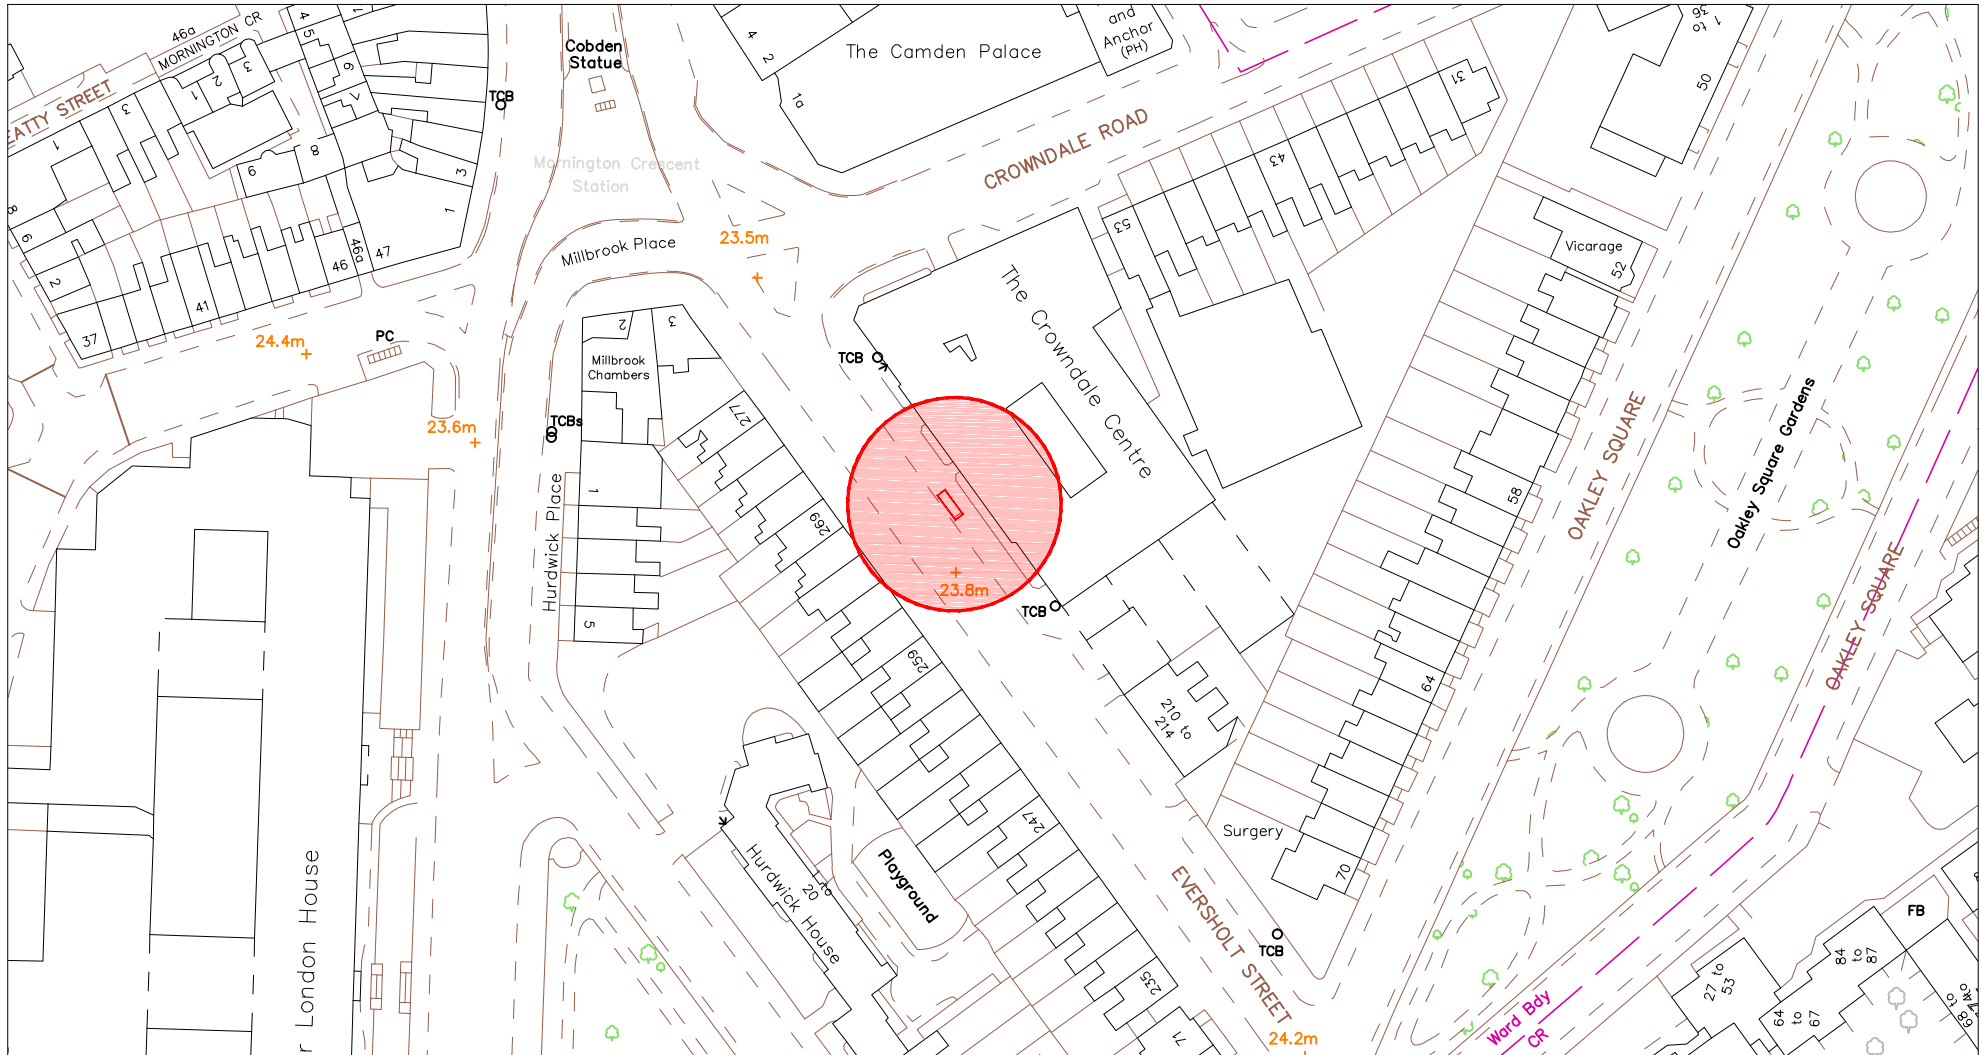

# SITE ADDRESS

Eversholt Street, London, NW1 2JA  
Junction with Crowndale - 12m Before  
Furniture Index: CAM00056AB  
Easting/Northing: 529239/183336

SCALE BAR [1:1250 @ A4]

# SITE ADDRESS

Eversholt Street, London, NW1 2JA  
Junction with Crowdale - 12m Before  
Furniture Index: CAM00056AB  
Easting/Northing: 529239/183336

## SITE ADDRESS

Eversholt Street, London, NW1 2JA  
Junction with Crowndale - 12m Before  
Furniture Index: CAM00056AB  
Easting/Northing: 529239/183336

# SITE ADDRESS

Eversholt Street, London, NW1 2JA  
Junction with Crowndale - 12m Before

Furniture Index: CAM00056AB

Easting/Northing: 529239/183336

SCALE BAR [1:20 @ A4]