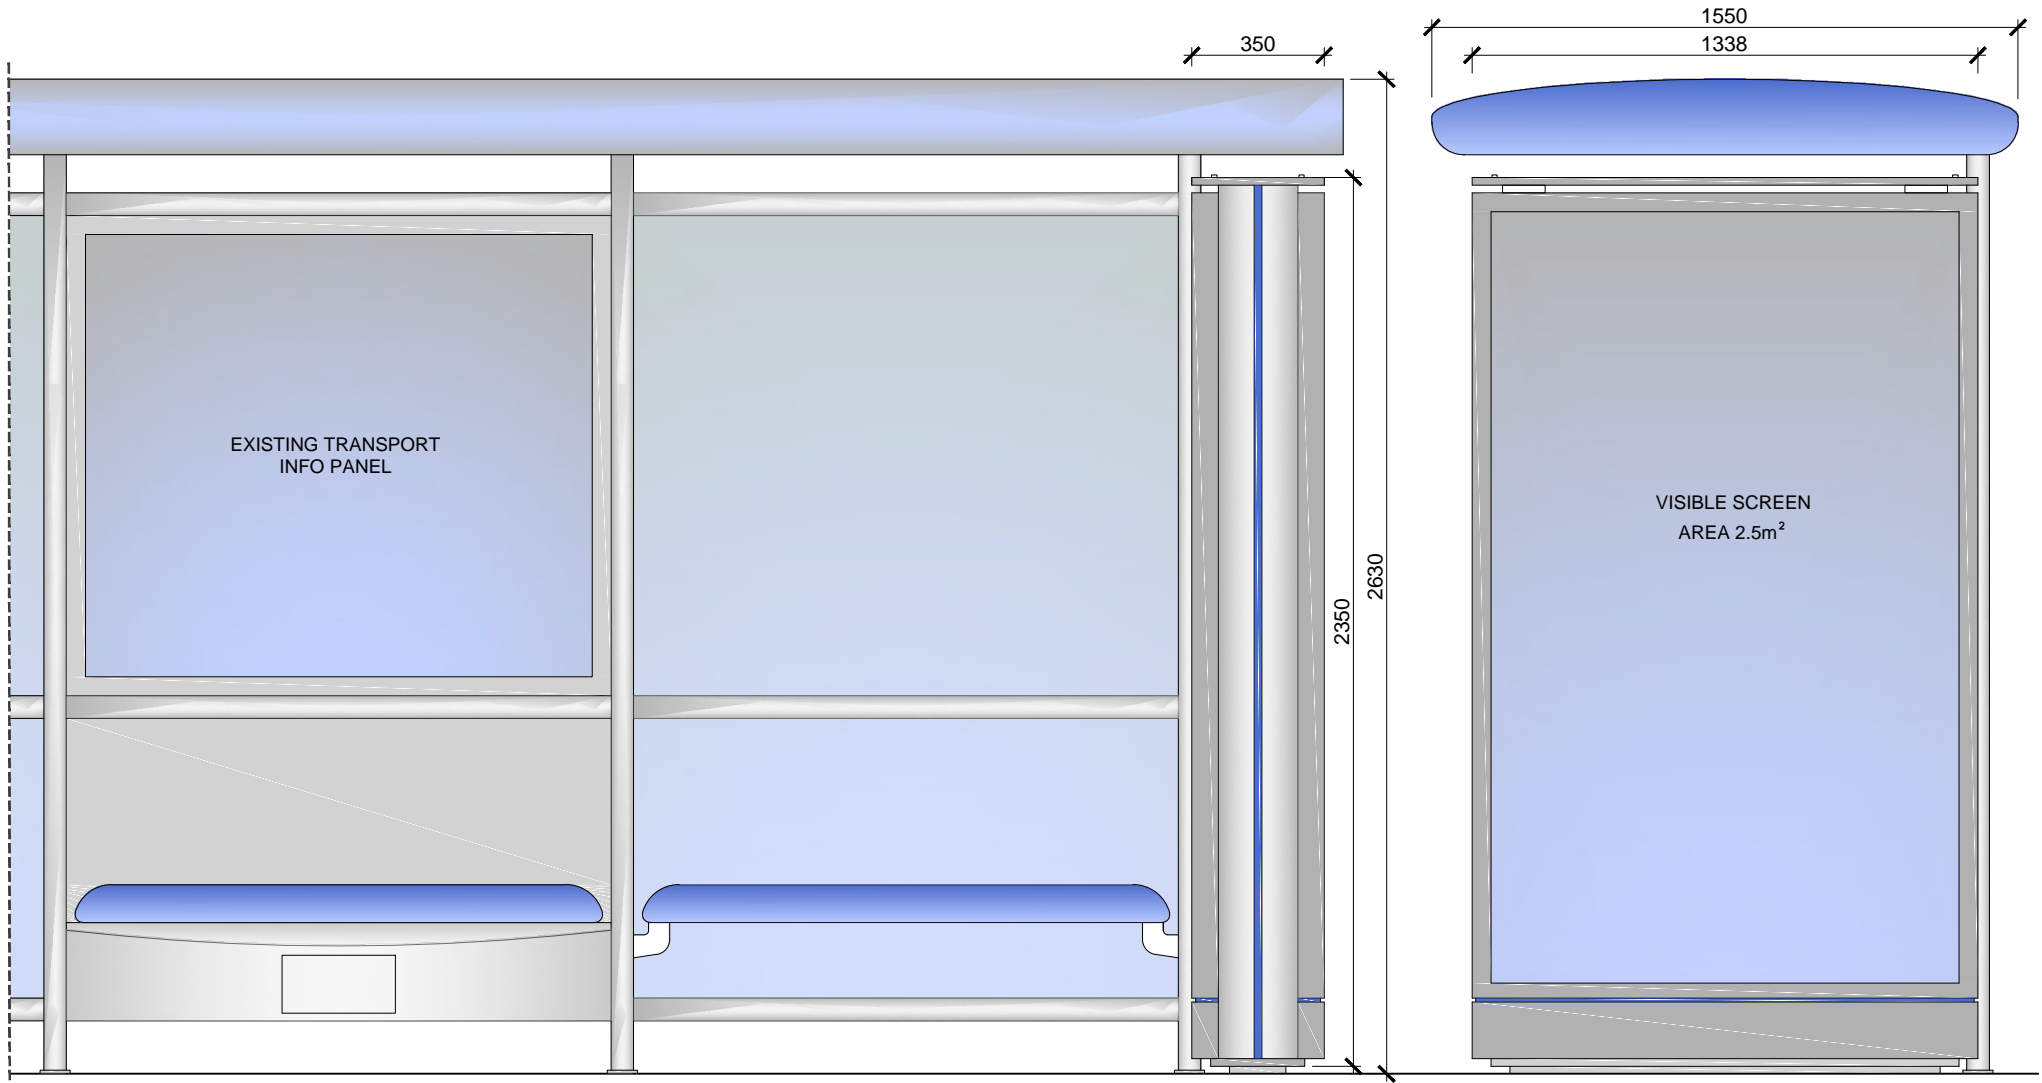

SITE ADDRESS

Eversholt Street, London, NW1 2JA
Junction with Crowndale - 12m Before

Furniture Index: CAM00056AB

Easting/Northing: 529239/183336

SCALE BAR [1:20 @ A4]