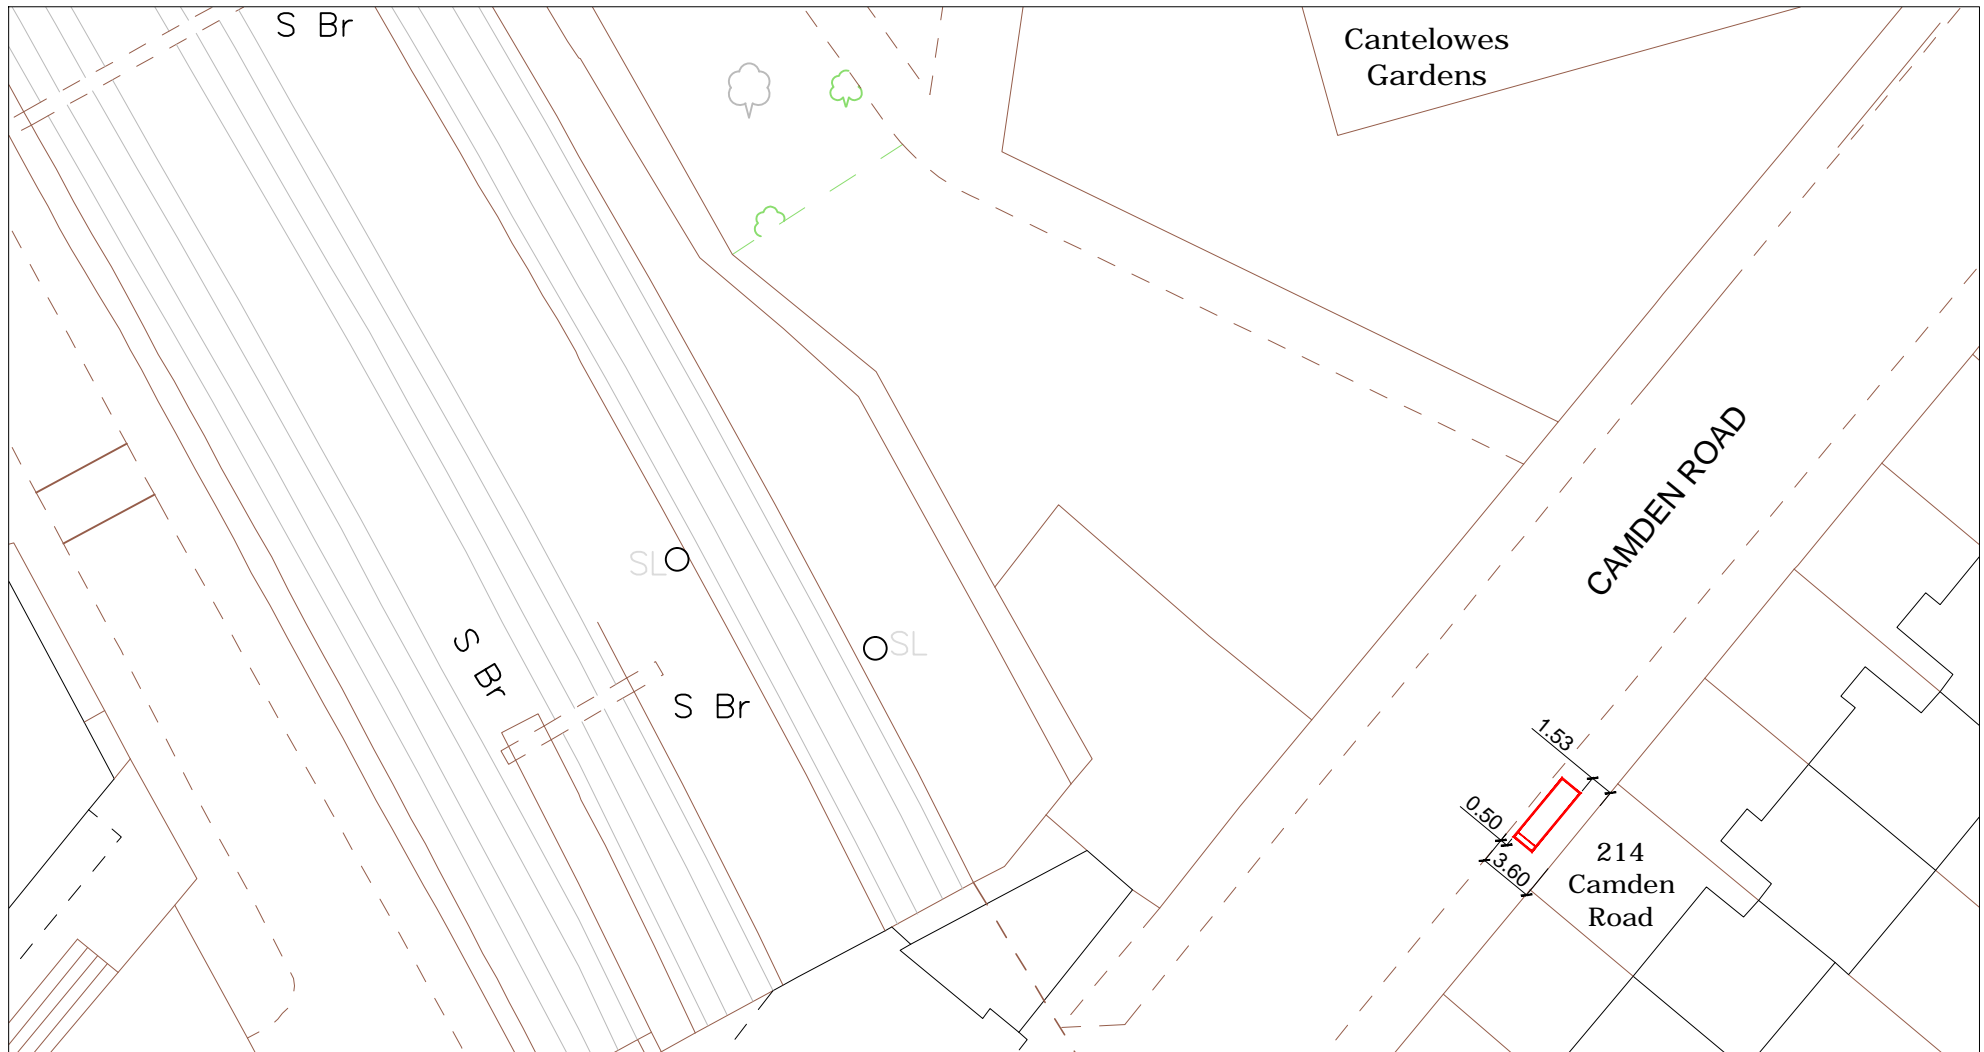

SITE ADDRESS

214 Camden Road, London, NW1 9RF

Opposite Canteloves Gardens

Furniture Index: CAM0051AB

Easting/Northing: 529556/184656

SCALE BAR [1:1250 @ A4]

1

LOCATION PLAN

SCALE 1 : 1250

SITE ADDRESS

214 Camden Road, London, NW1 9RF

Opposite Canteloves Gardens

Furniture Index: CAM0051AB

Easting/Northing: 529556/184656

SCALE BAR [1:500 @ A4]

SITE ADDRESS

214 Camden Road, London, NW1 9RF
Opposite Canteloves Gardens
Furniture Index: CAM0051AB
Easting/Northing: 529556/184656

PROPOSED ADVERTISING DISPLAY

The proposed advertising panel will comprise a double sided freestanding digital display unit at one end of the bus shelter. This will be viewed as an integral part of the existing shelter design.

SITE ADDRESS

214 Camden Road, London, NW1 9RF

Opposite Canteloves Gardens

Furniture Index: CAM0051AB

Easting/Northing: 529556/184656

SCALE BAR [1:20 @ A4]