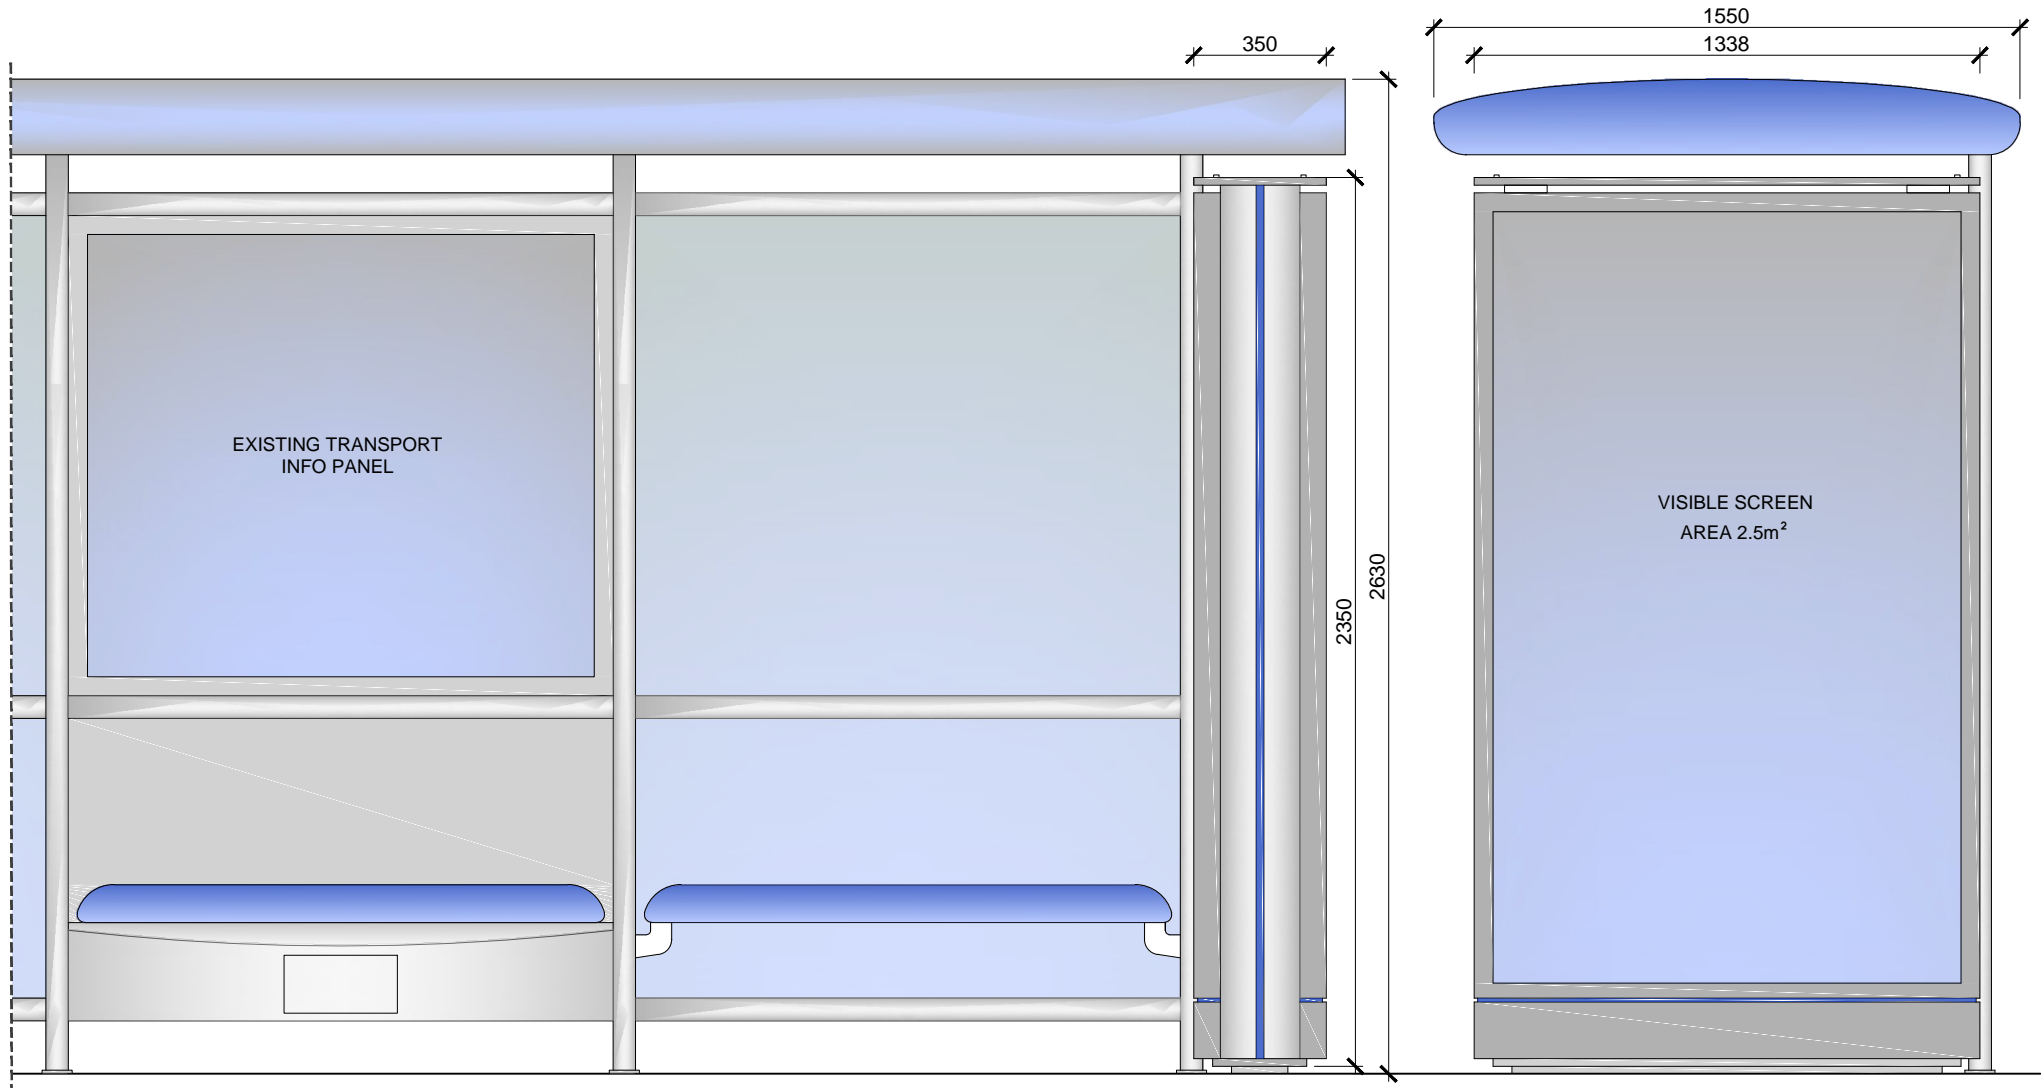

SITE ADDRESS

214 Camden Road, London, NW1 9RF

Opposite Canteloves Gardens

Furniture Index: CAM0051AB

Easting/Northing: 529556/184656

SCALE BAR [1:20 @ A4]