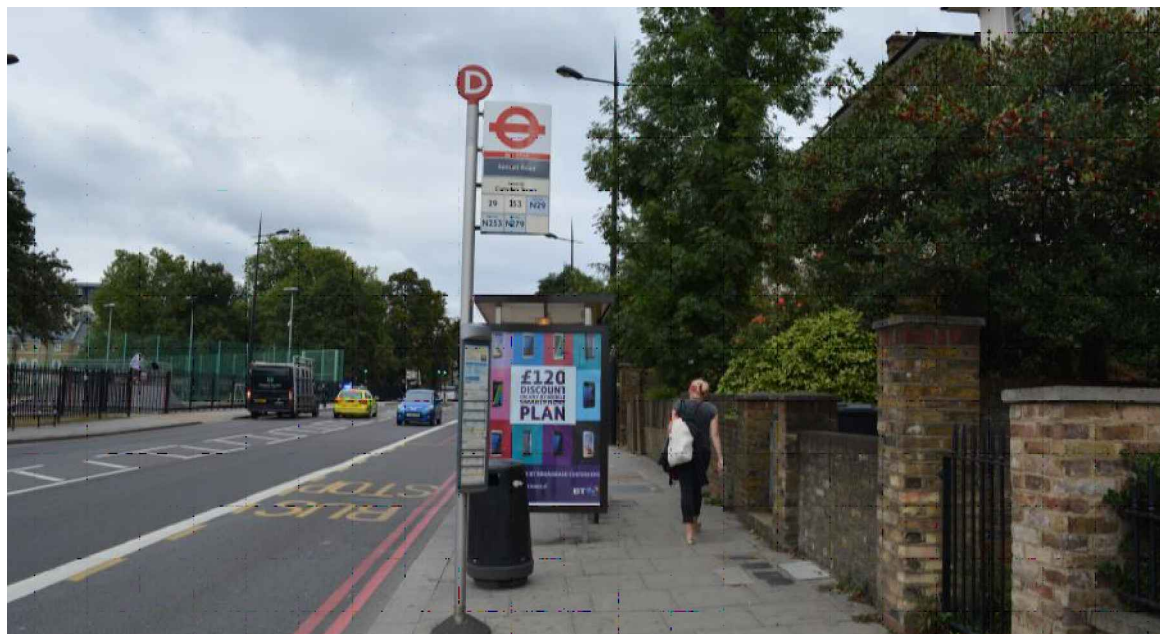

SITE ADDRESS

214 Camden Road, London, NW1 9RF

Opposite Canteloves Gardens

Furniture Index: CAM0051AB

Easting/Northing: 529556/184656

SCALE BAR [1:1250 @ A4]

1

LOCATION PLAN

SCALE 1 : 1250

SITE ADDRESS

214 Camden Road, London, NW1 9RF

Opposite Canteloves Gardens

Furniture Index: CAM0051AB

Easting/Northing: 529556/184656

SCALE BAR [1:500 @ A4]

SITE ADDRESS

214 Camden Road, London, NW1 9RF
Opposite Canteloves Gardens
Furniture Index: CAM0051AB
Easting/Northing: 529556/184656

PROPOSED ADVERTISING DISPLAY

The proposed advertising panel will comprise a double sided freestanding digital display unit at one end of the bus shelter. This will be viewed as an integral part of the existing shelter design.