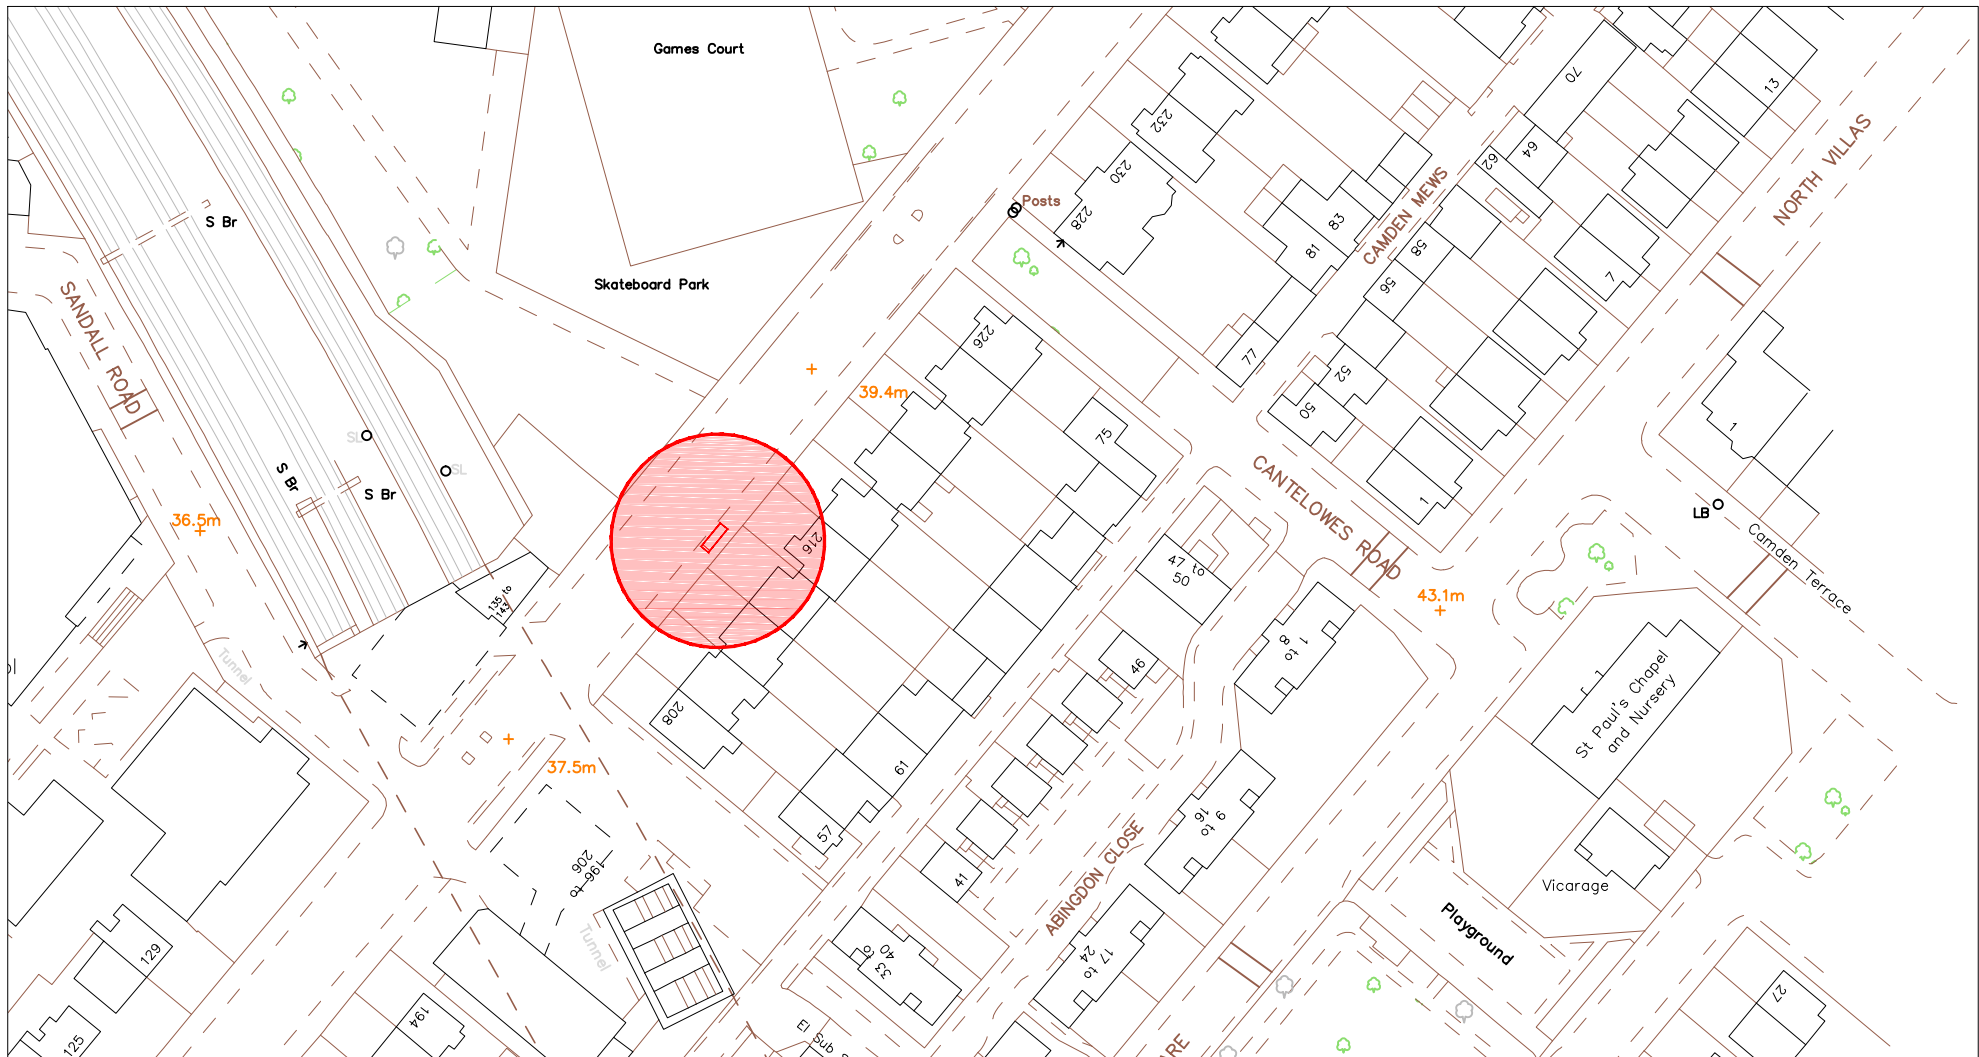

SITE ADDRESS

214 Camden Road, London, NW1 9RF

Opposite Canteloves Gardens

Furniture Index: CAM0051AB

Easting/Northing: 529556/184656

SCALE BAR [1:1250 @ A4]

1

LOCATION PLAN

SCALE 1 : 1250

SITE ADDRESS

214 Camden Road, London, NW1 9RF

Opposite Canteloves Gardens

Furniture Index: CAM0051AB

Easting/Northing: 529556/184656

SCALE BAR [1:500 @ A4]

SITE ADDRESS

214 Camden Road, London, NW1 9RF
Opposite Canteloves Gardens
Furniture Index: CAM0051AB
Easting/Northing: 529556/184656

PROPOSED ADVERTISING DISPLAY

The proposed advertising panel will comprise a double sided freestanding digital display unit at one end of the bus shelter. This will be viewed as an integral part of the existing shelter design.

SITE ADDRESS

214 Camden Road, London, NW1 9RF

Opposite Canteloves Gardens

Furniture Index: CAM0051AB

Easting/Northing: 529556/184656

SCALE BAR [1:20 @ A4]