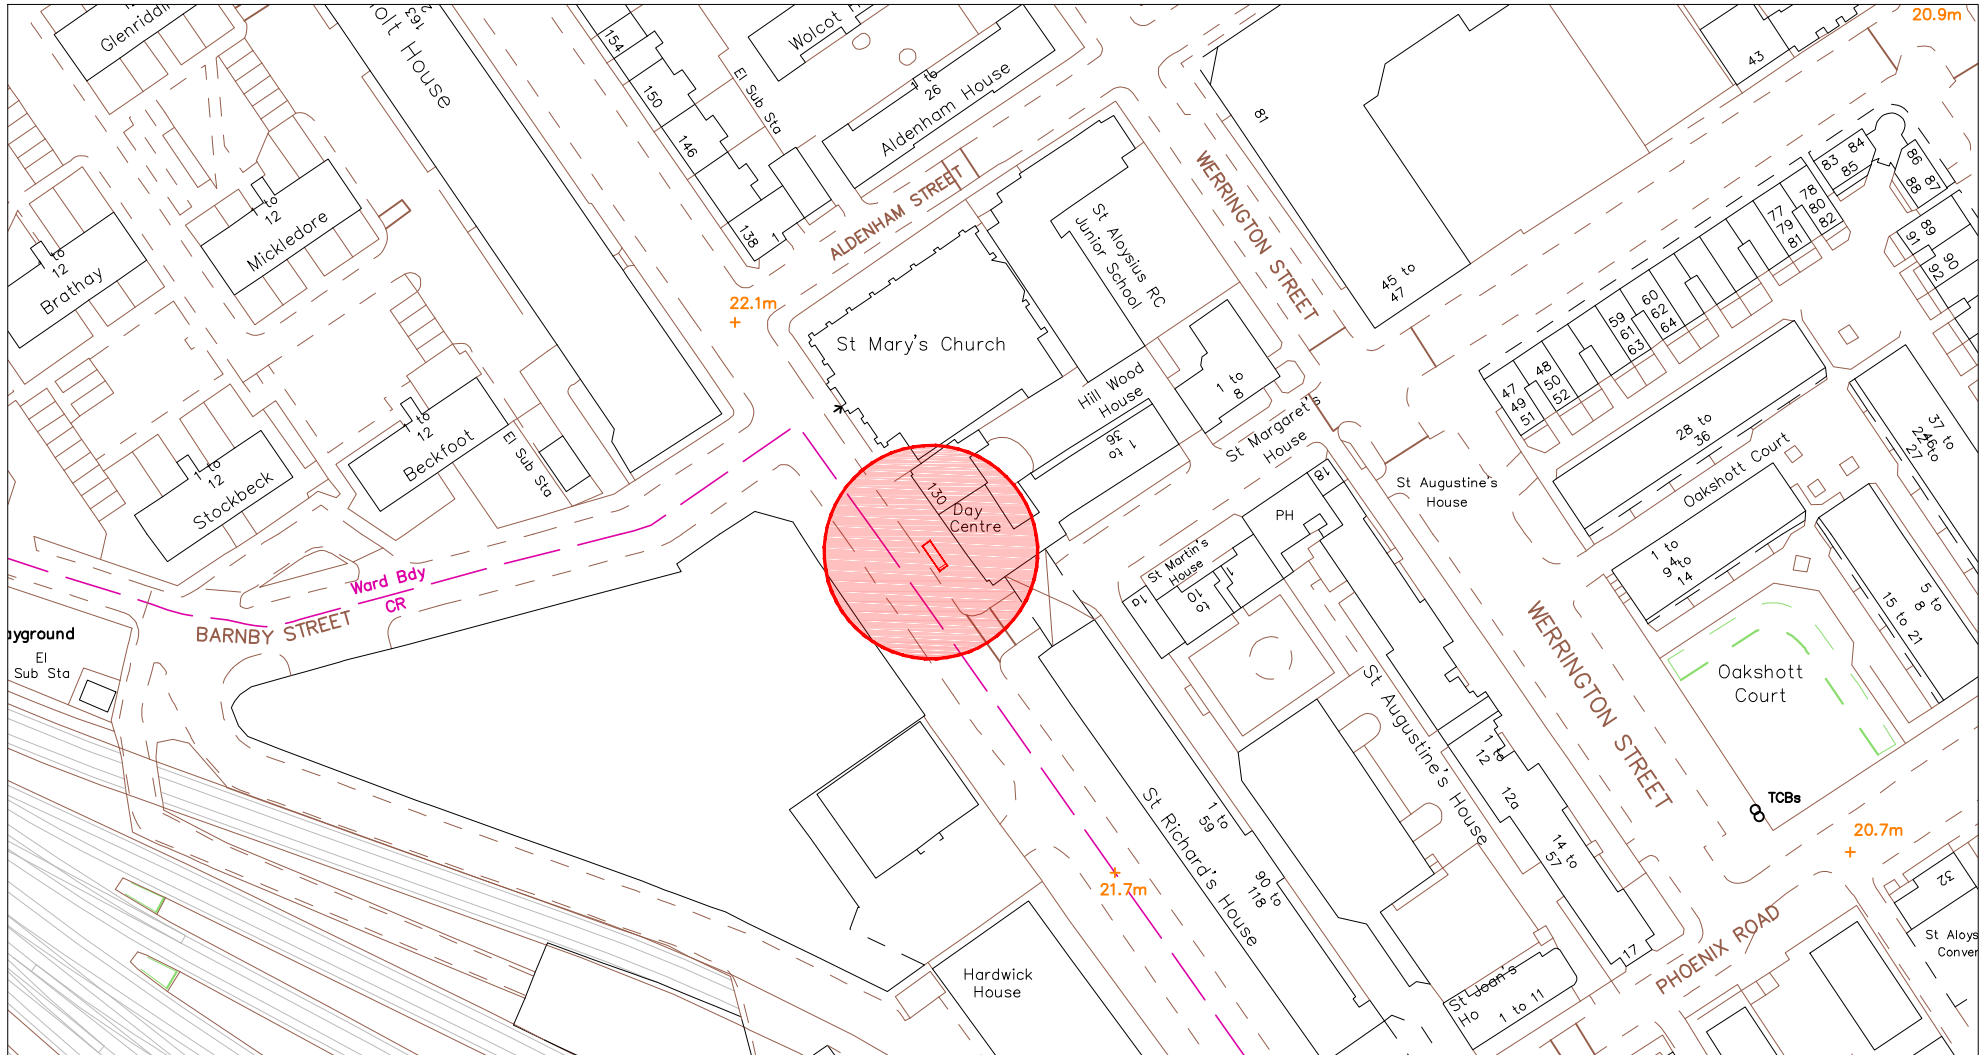

SITE ADDRESS

Eversholt Street, London, NW1 1DL

Outside no. 130 Eversholt Street

Furniture Index: CAM00020AB

Easting/Northing: 529480/182995

SCALE BAR [1:1250 @ A4]

SITE ADDRESS

Eversholt Street, London, NW1 1DL

Outside no.130 Eversholt Street

Furniture Index: CAM00020AB

Easting/Northing: 529480/182995

SITE ADDRESS

Eversholt Street, London, NW1 1DL
Outside no.130 Eversholt Street
Furniture Index: CAM00020AB
Easting/Northing: 529480/182995

PROPOSED ADVERTISING DISPLAY

The proposed advertising panel will comprise a double sided freestanding digital display unit at one end of the bus shelter. This will be viewed as an integral part of the existing shelter design.

SITE ADDRESS

Eversholt Street, London, NW1 1DL

Outside no. 130 Eversholt Street

Furniture Index: CAM00020AB

Easting/Northing: 529480/182995

SCALE BAR [1:20 @ A4]