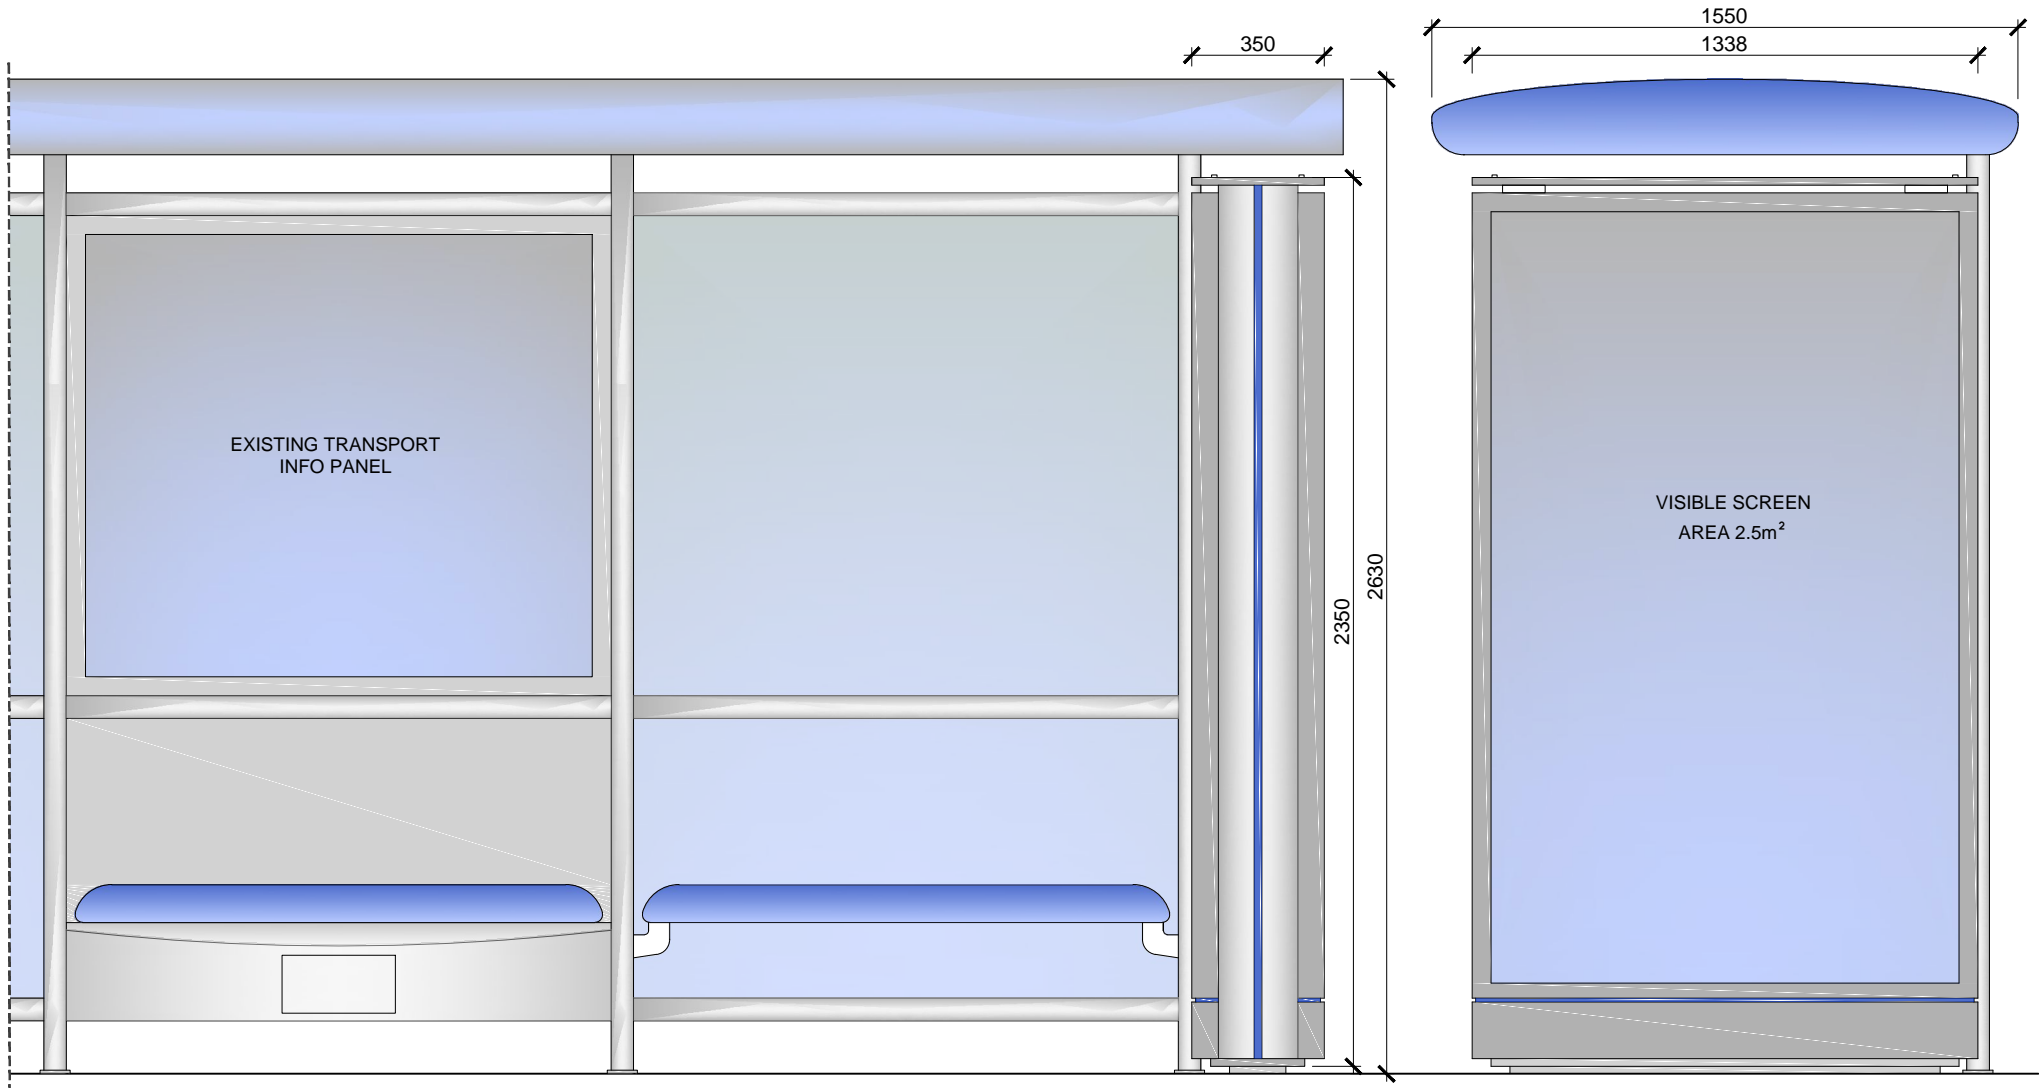

SITE ADDRESS

Eversholt Street, London, NW1 1DL

Outside no. 130 Eversholt Street

Furniture Index: CAM00020AB

Easting/Northing: 529480/182995

SCALE BAR [1:20 @ A4]