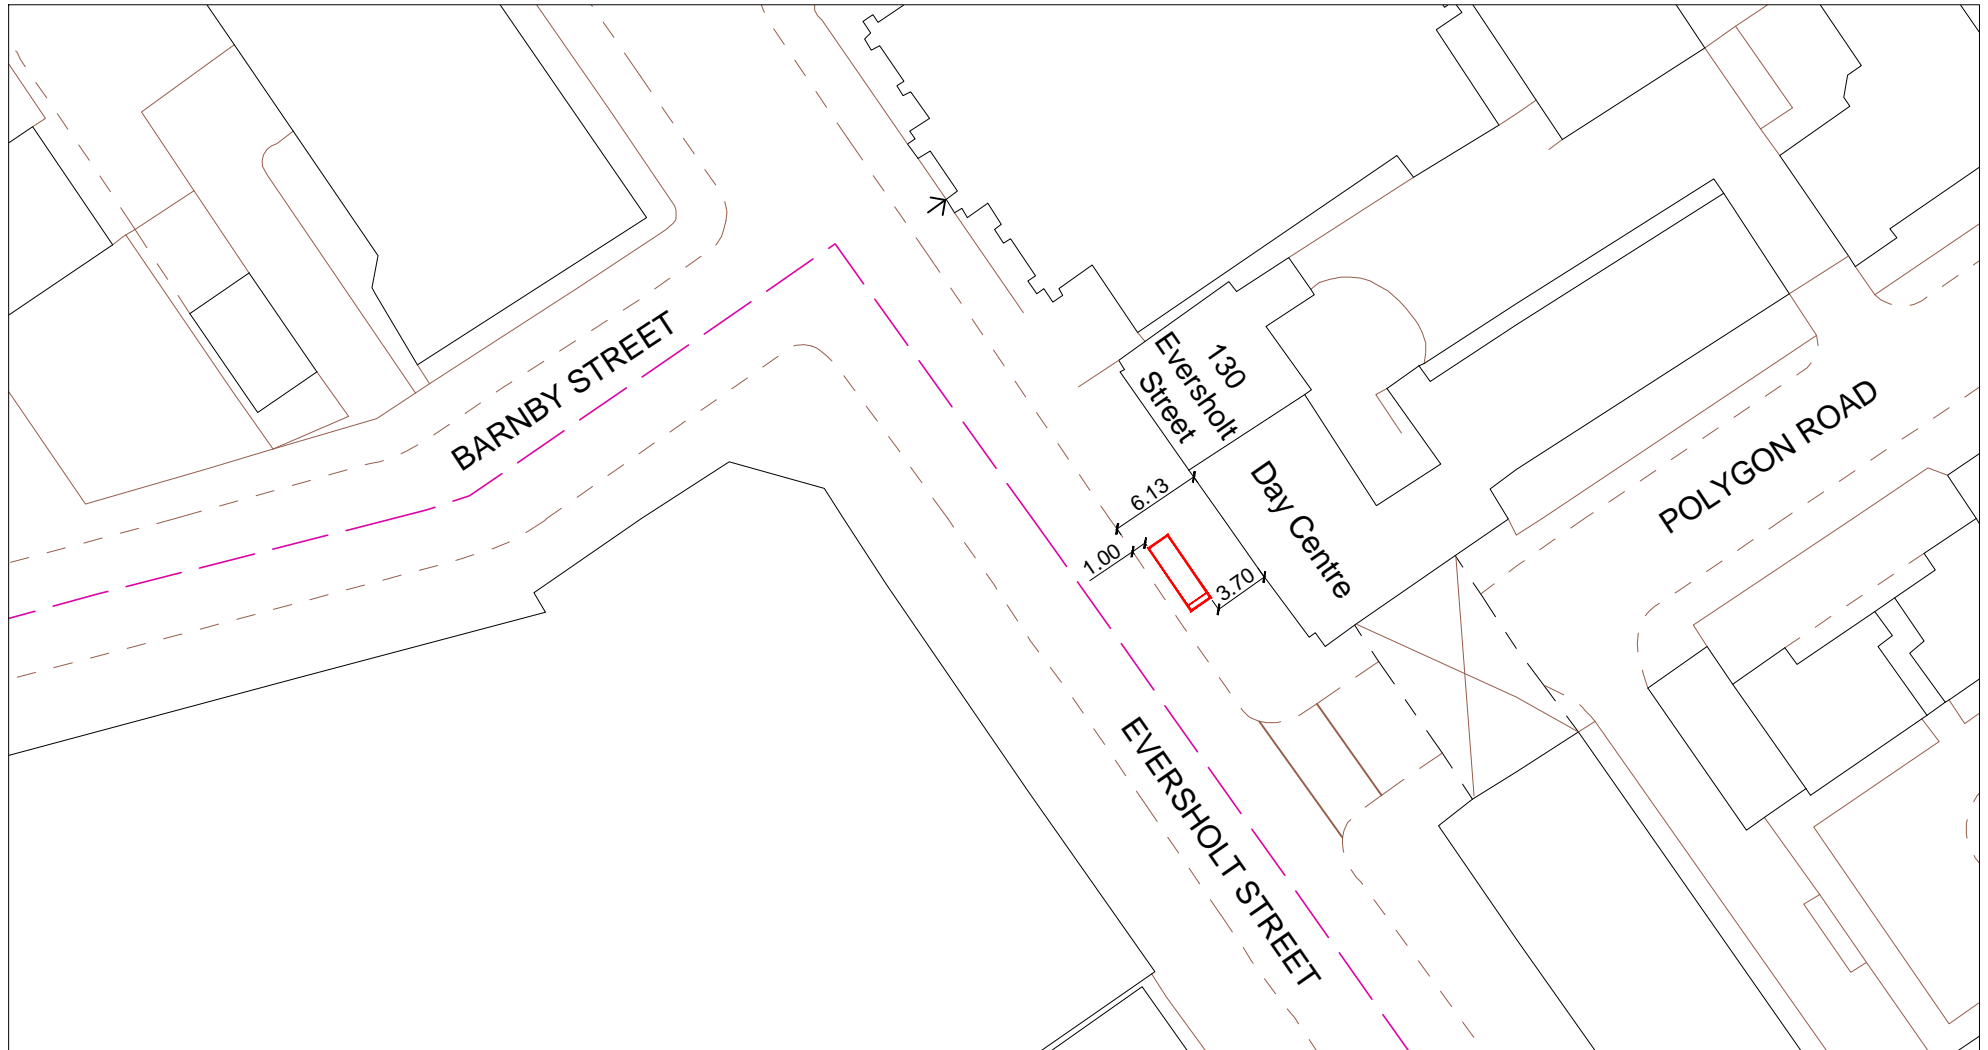

SITE ADDRESS

Eversholt Street, London, NW1 1DL

Outside no. 130 Eversholt Street

Furniture Index: CAM00020AB

Easting/Northing: 529480/182995

SCALE BAR [1:1250 @ A4]

SITE ADDRESS

Eversholt Street, London, NW1 1DL

Outside no.130 Eversholt Street

Furniture Index: CAM00020AB

Easting/Northing: 529480/182995

SITE ADDRESS

Eversholt Street, London, NW1 1DL
Outside no.130 Eversholt Street
Furniture Index: CAM00020AB
Easting/Northing: 529480/182995

PROPOSED ADVERTISING DISPLAY

The proposed advertising panel will comprise a double sided freestanding digital display unit at one end of the bus shelter. This will be viewed as an integral part of the existing shelter design.

SITE ADDRESS

Eversholt Street, London, NW1 1DL

Outside no. 130 Eversholt Street

Furniture Index: CAM00020AB

Easting/Northing: 529480/182995

SCALE BAR [1:20 @ A4]