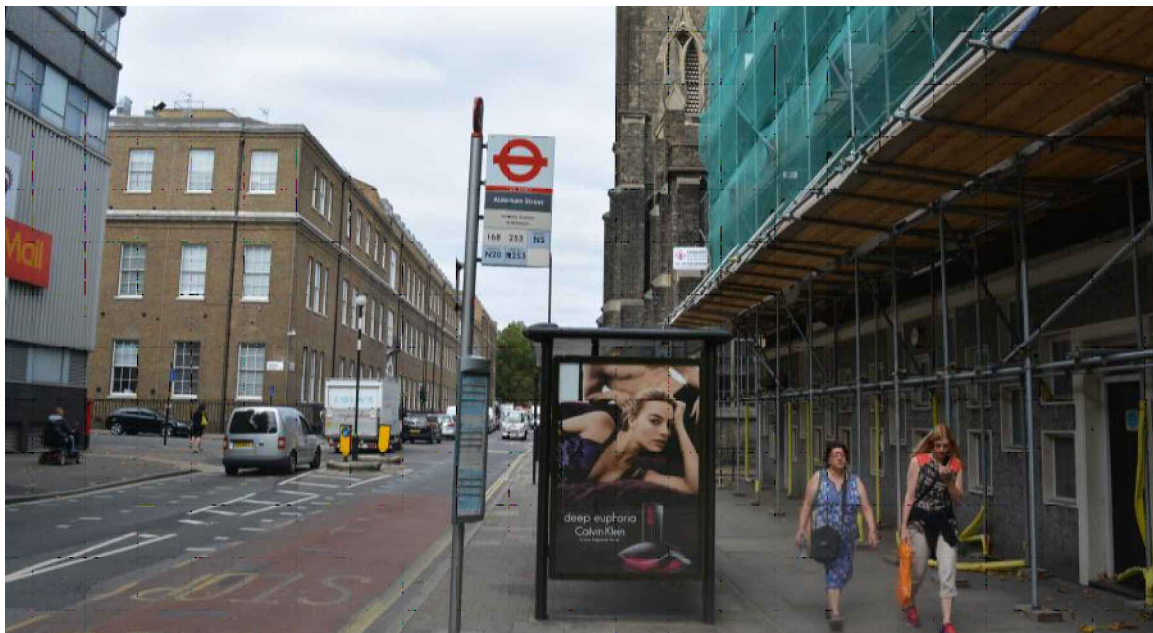

SITE ADDRESS

Eversholt Street, London, NW1 1DL

Outside no. 130 Eversholt Street

Furniture Index: CAM00020AB

Easting/Northing: 529480/182995

SCALE BAR [1:1250 @ A4]

SITE ADDRESS

Eversholt Street, London, NW1 1DL

PROPOSED ADVERTISING DISPLAY

The proposed advertising panel will comprise a double sided freestanding digital display unit at one end of the bus shelter. This will be viewed as an integral part of the existing shelter design.