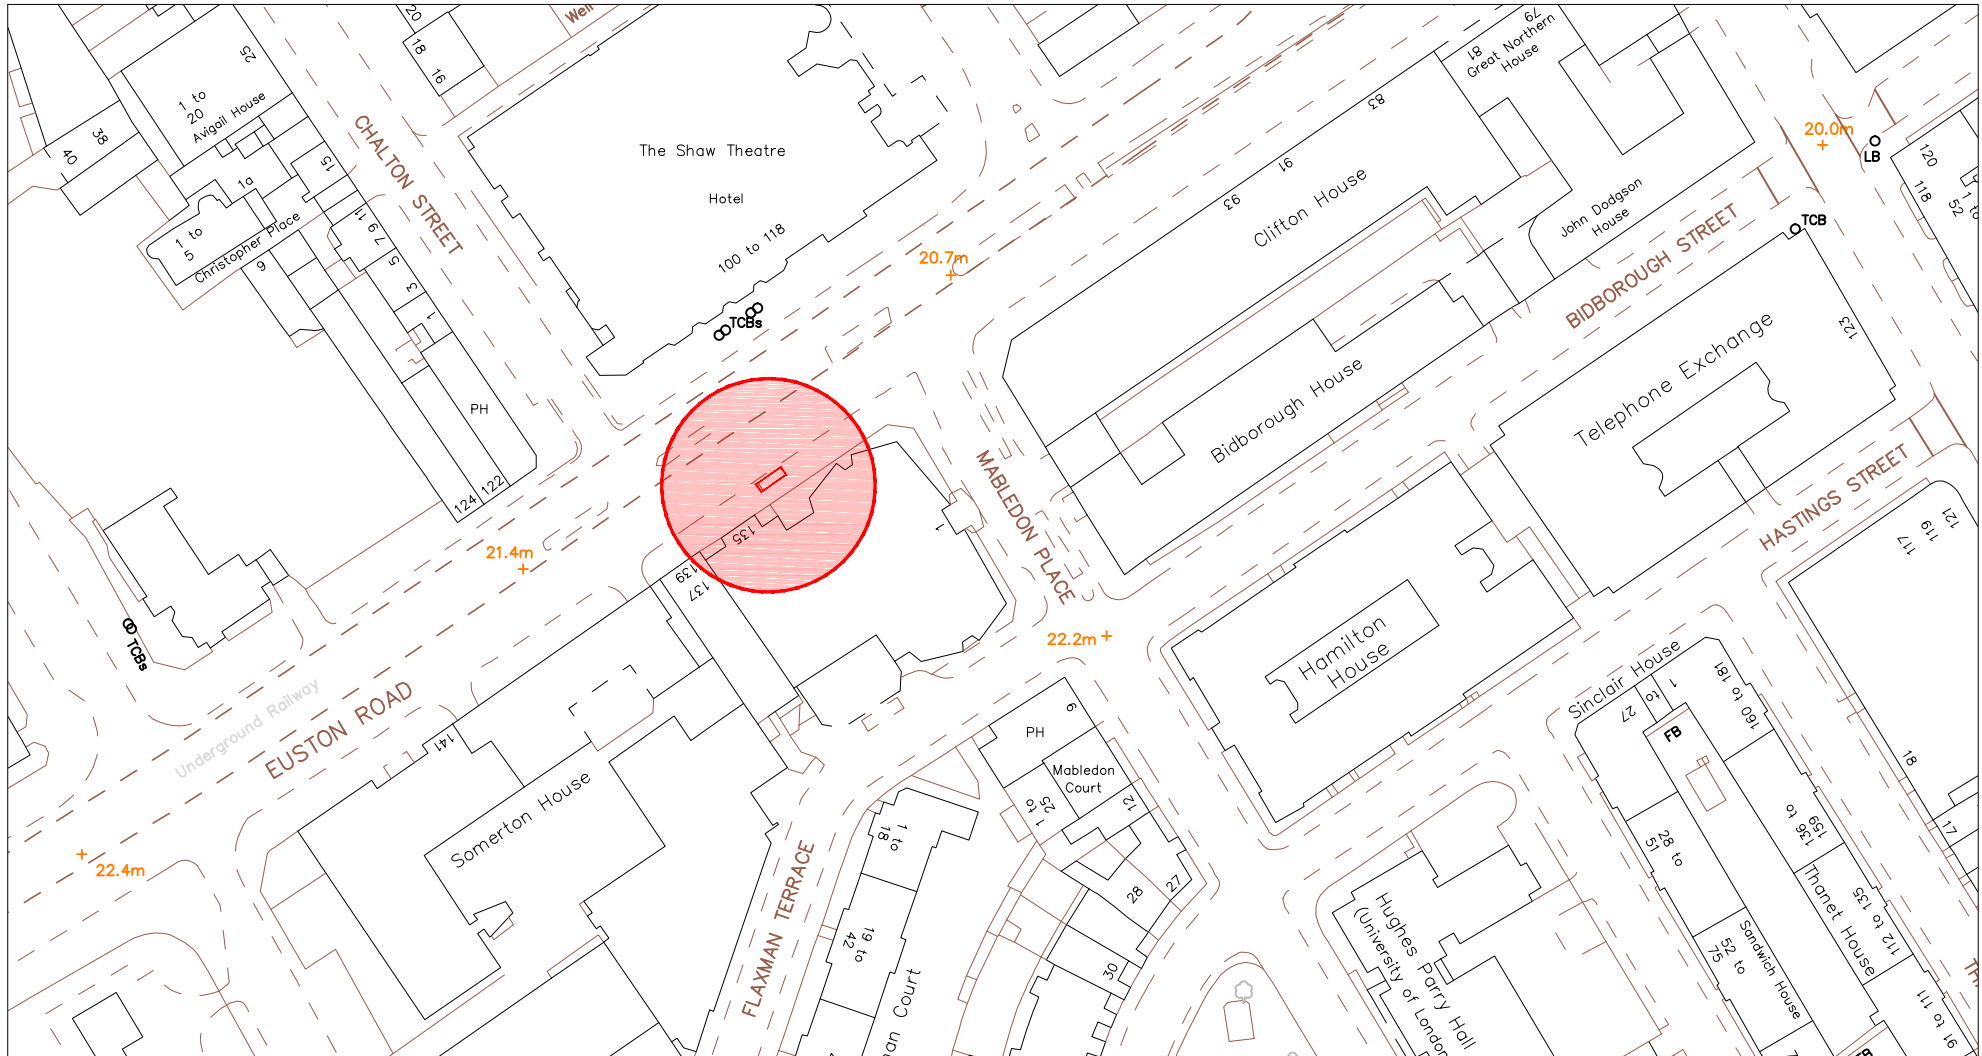

# SITE ADDRESS

135 Euston Road, London, WC1H 9AJ

Junction with Mabledon Place

Furniture Index: CAM00108AB

Easting/Northing: 529938/182690

SCALE BAR [1:1250 @ A4]

1 LOCATION PLAN

SCALE 1 : 1250

# SITE ADDRESS

135 Euston Road, London, WC1H 9AJ

Junction with Mabledon Place

Furniture Index: CAM00108AB

Easting/Northing: 529938/182690

## PROPOSED ADVERTISING DISPLAY

The proposed advertising panel will comprise a double sided freestanding digital display unit at one end of the bus shelter. This will be viewed as an integral part of the existing shelter design.

# SITE ADDRESS

135 Euston Road, London, WC1H 9AJ

Junction with Mabledon Place

Furniture Index: CAM00108AB

Easting/Northing: 529938/182690

SCALE BAR [1:20 @ A4]