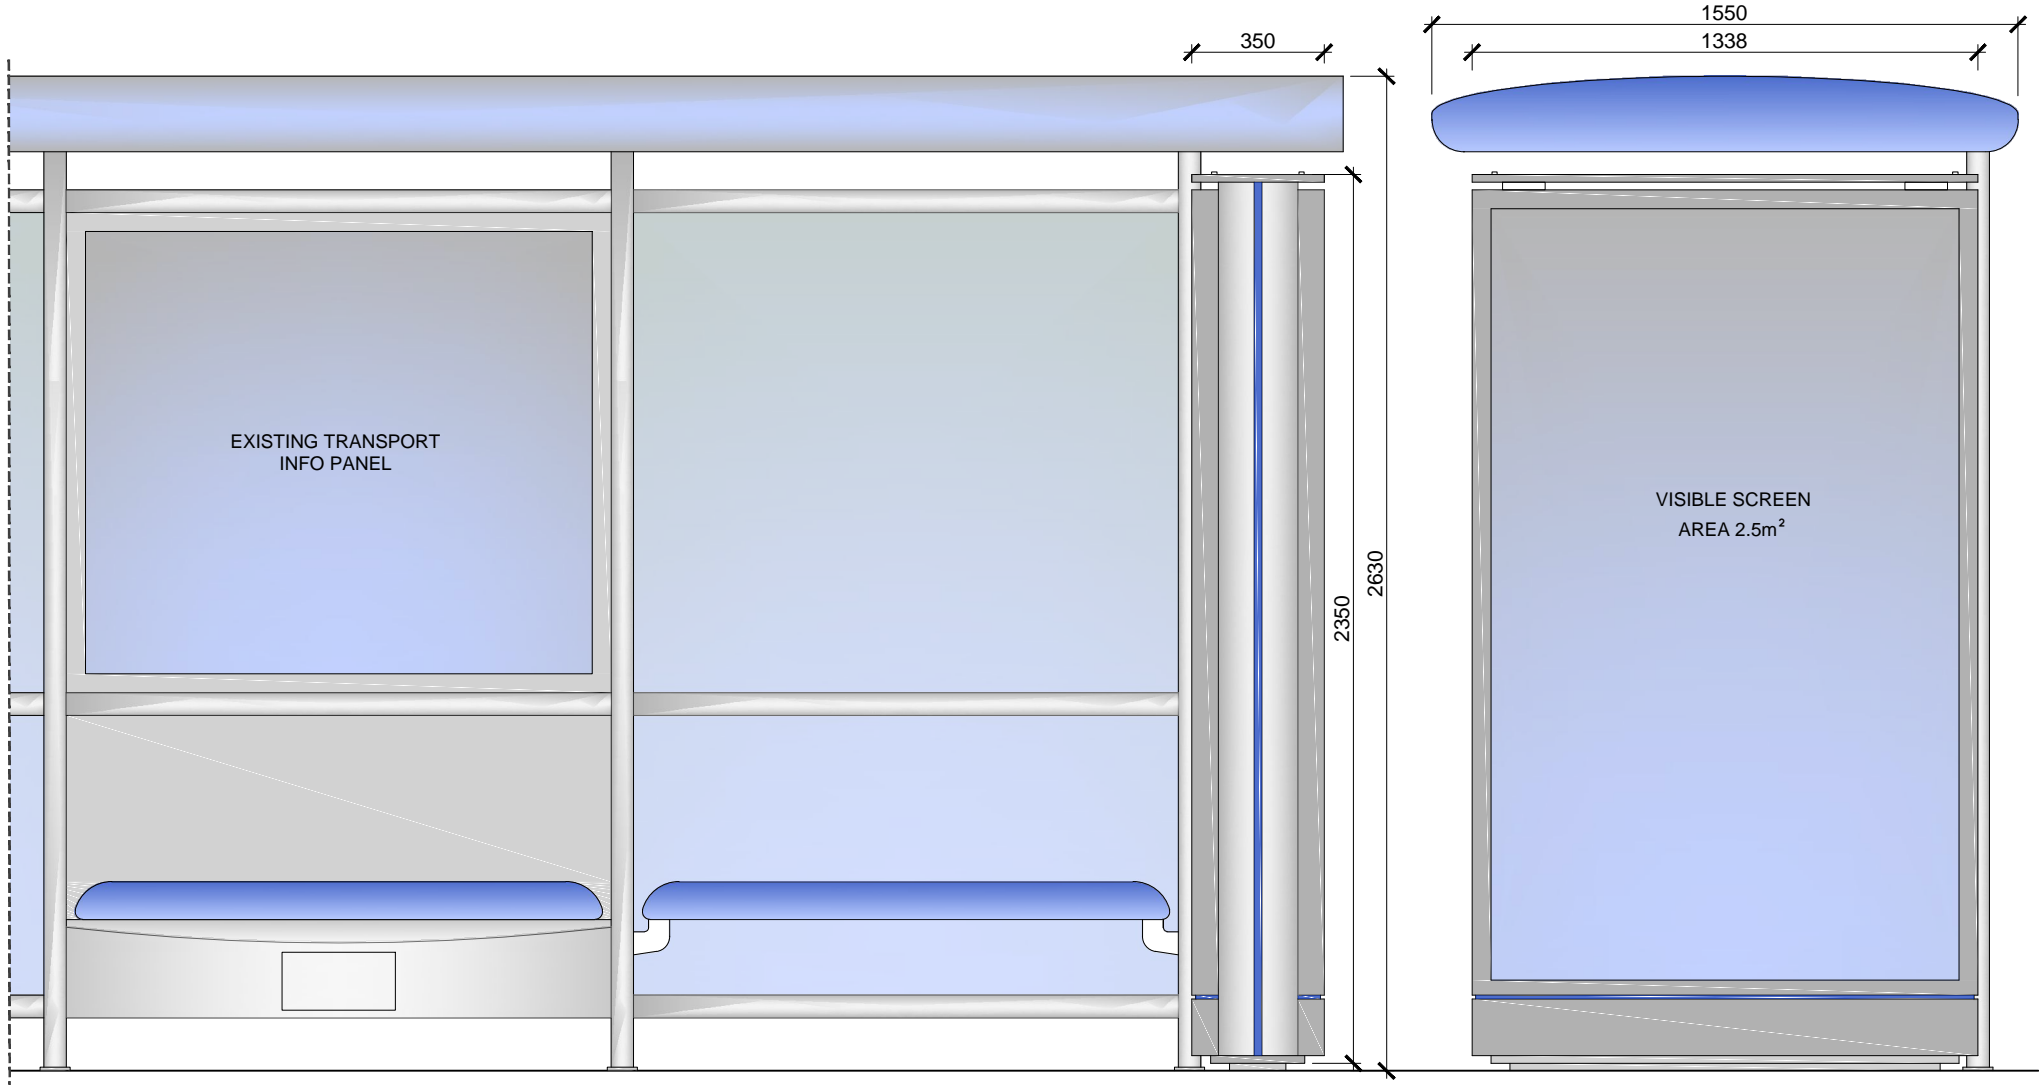

SITE ADDRESS

135 Euston Road, London, WC1H 9AJ

Junction with Mabledon Place

Furniture Index: CAM00108AB

Easting/Northing: 529938/182690

SCALE BAR [1:20 @ A4]