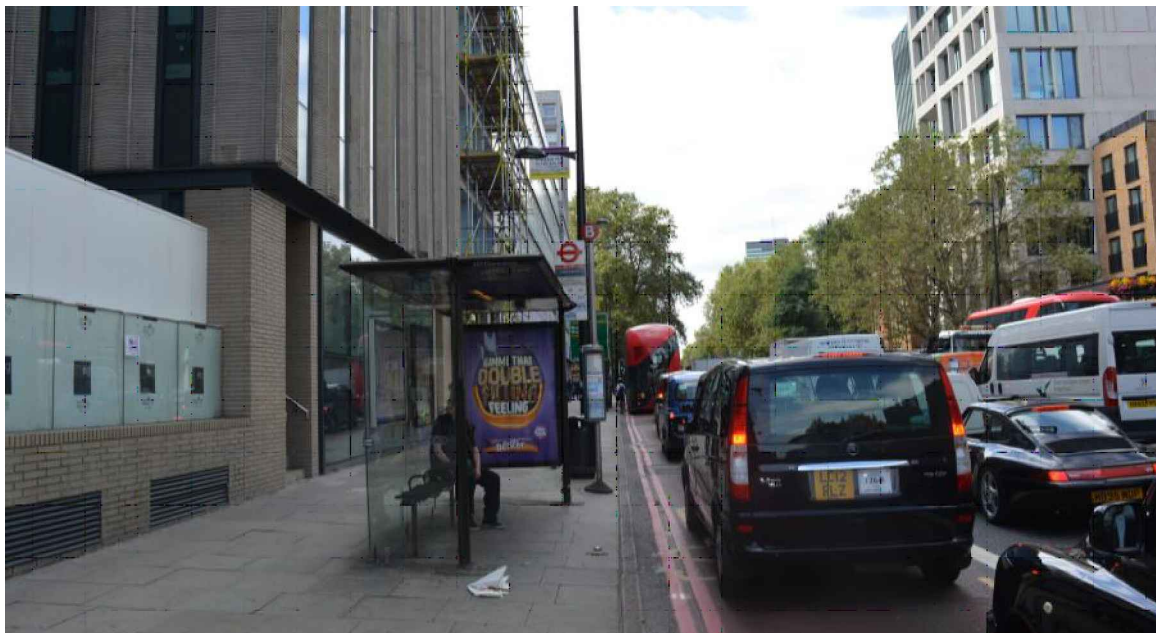

## PROPOSED ADVERTISING DISPLAY

The proposed advertising panel will comprise a double sided freestanding digital display unit at one end of the bus shelter. This will be viewed as an integral part of the existing shelter design.