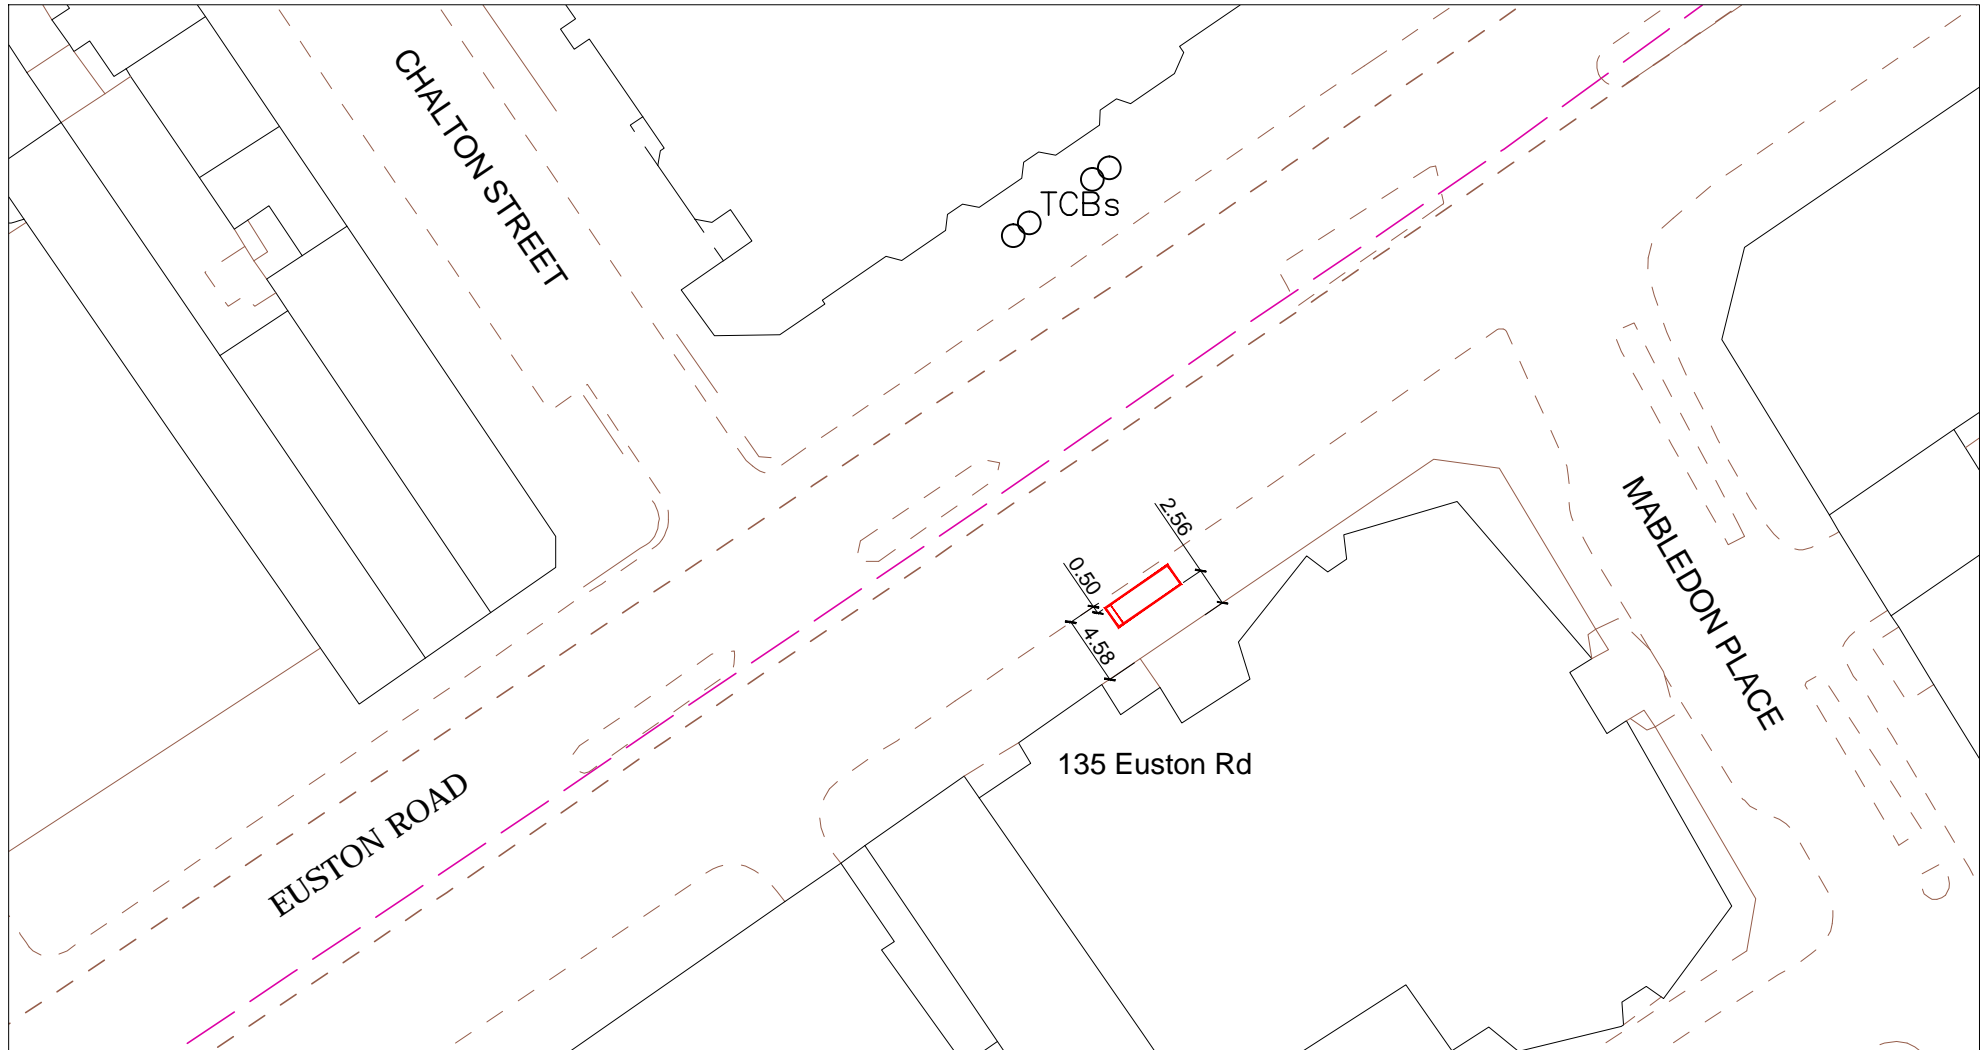

# SITE ADDRESS

135 Euston Road, London, WC1H 9AJ

Junction with Mabledon Place

Furniture Index: CAM00108AB

Easting/Northing: 529938/182690

SCALE BAR [1:1250 @ A4]

1 LOCATION PLAN

SCALE 1 : 1250

# SITE ADDRESS

135 Euston Road, London, WC1H 9AJ

Junction with Mabledon Place

Furniture Index: CAM00108AB

Easting/Northing: 529938/182690

## SITE ADDRESS

135 Euston Road, London, WC1H 9AJ  
Junction with Mabledon Place  
Furniture Index: CAM00108AB  
Easting/Northing: 529938/182690

# SITE ADDRESS

135 Euston Road, London, WC1H 9AJ

Junction with Mabledon Place

Furniture Index: CAM00108AB

Easting/Northing: 529938/182690

SCALE BAR [1:20 @ A4]