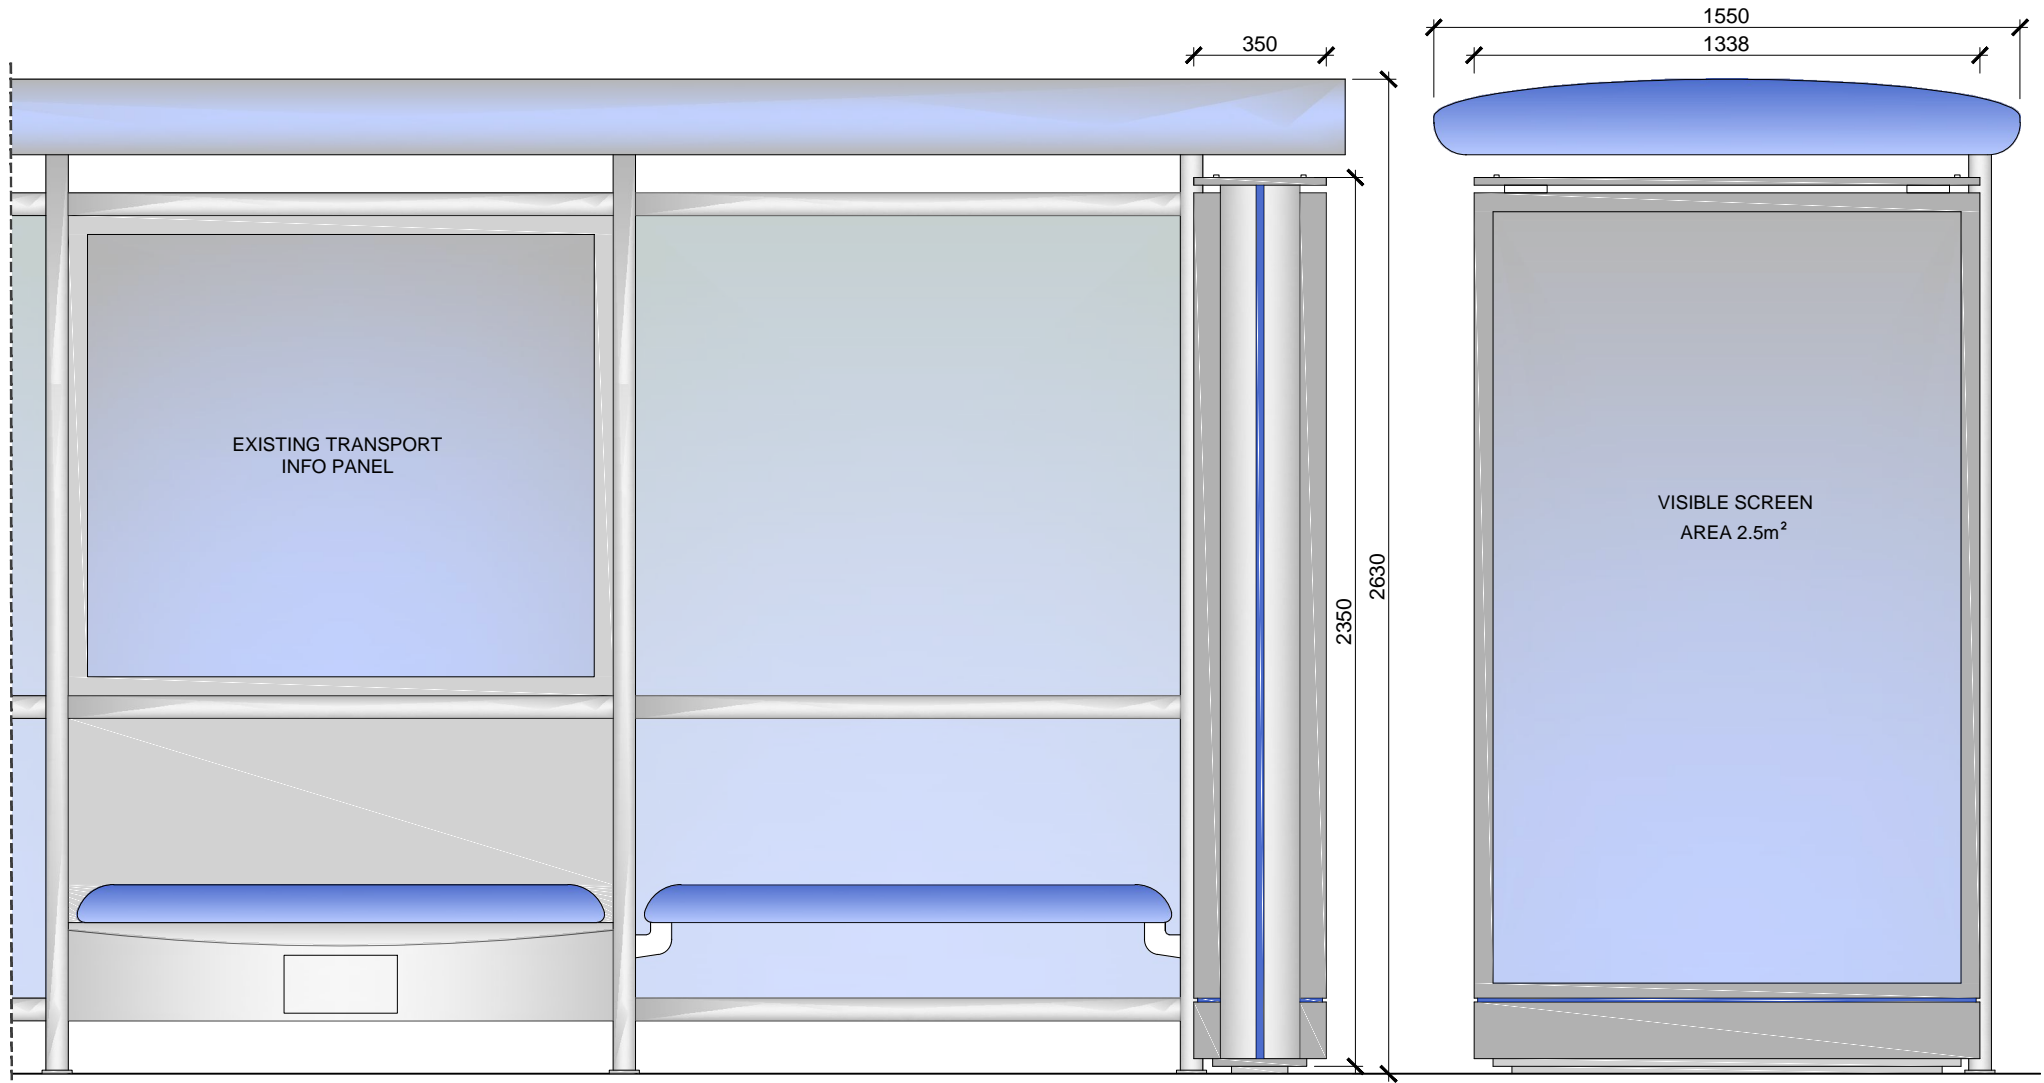

SITE ADDRESS

Highgate Road, London, NW5 2EY

Junction with Burgley Road

Furniture Index: CAM0083AB

Easting/Northing: 528884/185420

SCALE BAR [1:20 @ A4]