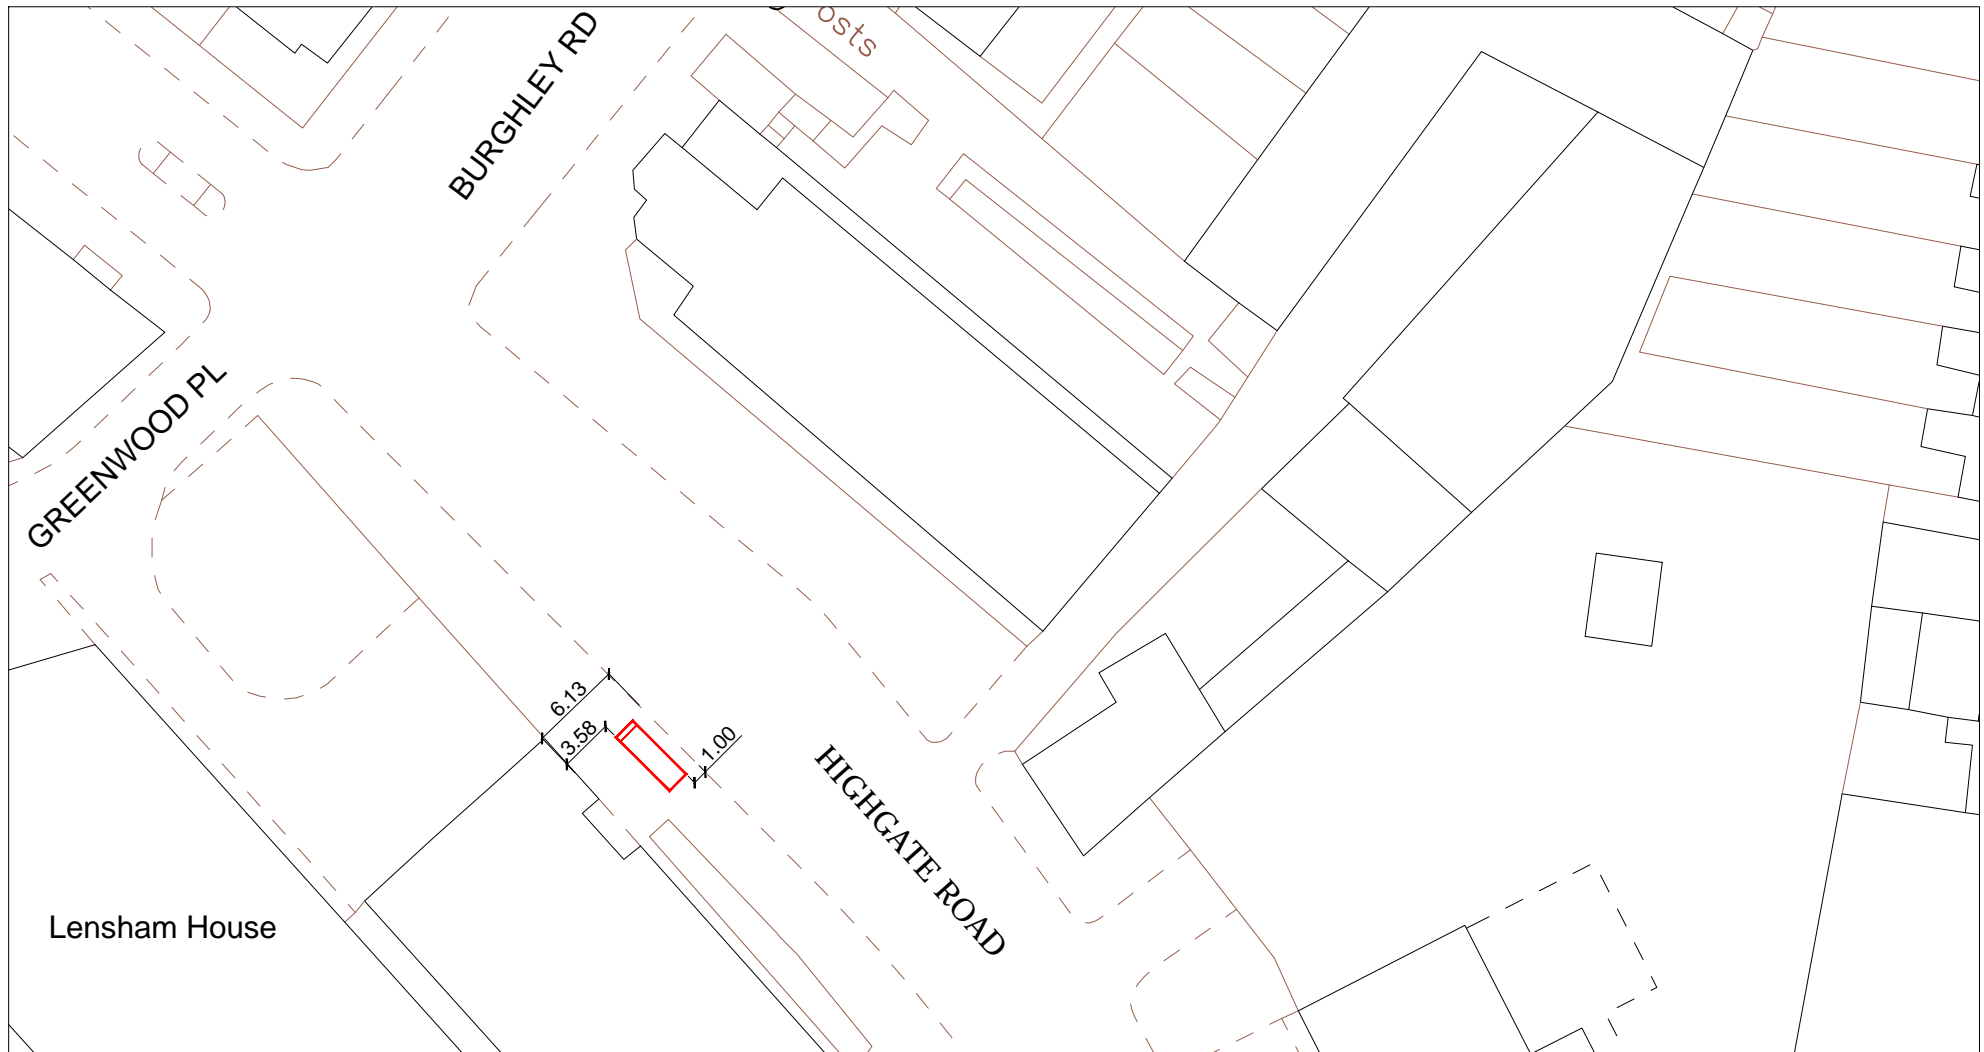

SITE ADDRESS

Highgate Road, London, NW5 2EY

Junction with Burgley Road

Furniture Index: CAM0083AB

Easting/Northing: 528884/185420

SCALE BAR [1:1250 @ A4]

SITE ADDRESS

Highgate Road, London, NW5 2EY

Junction with Burgley Road

Furniture Index: CAM0083AB

Easting/Northing: 528884/185420

SITE ADDRESS

Highgate Road, London, NW5 2EY
Junction with Burgley Road
Furniture Index: CAM0083AB
Easting/Northing: 528884/185420

PROPOSED ADVERTISING DISPLAY

The proposed advertising panel will comprise a double sided freestanding digital display unit at one end of the bus shelter. This will be viewed as an integral part of the existing shelter design.

SITE ADDRESS

Highgate Road, London, NW5 2EY

Junction with Burgley Road

Furniture Index: CAM0083AB

Easting/Northing: 528884/185420

SCALE BAR [1:20 @ A4]