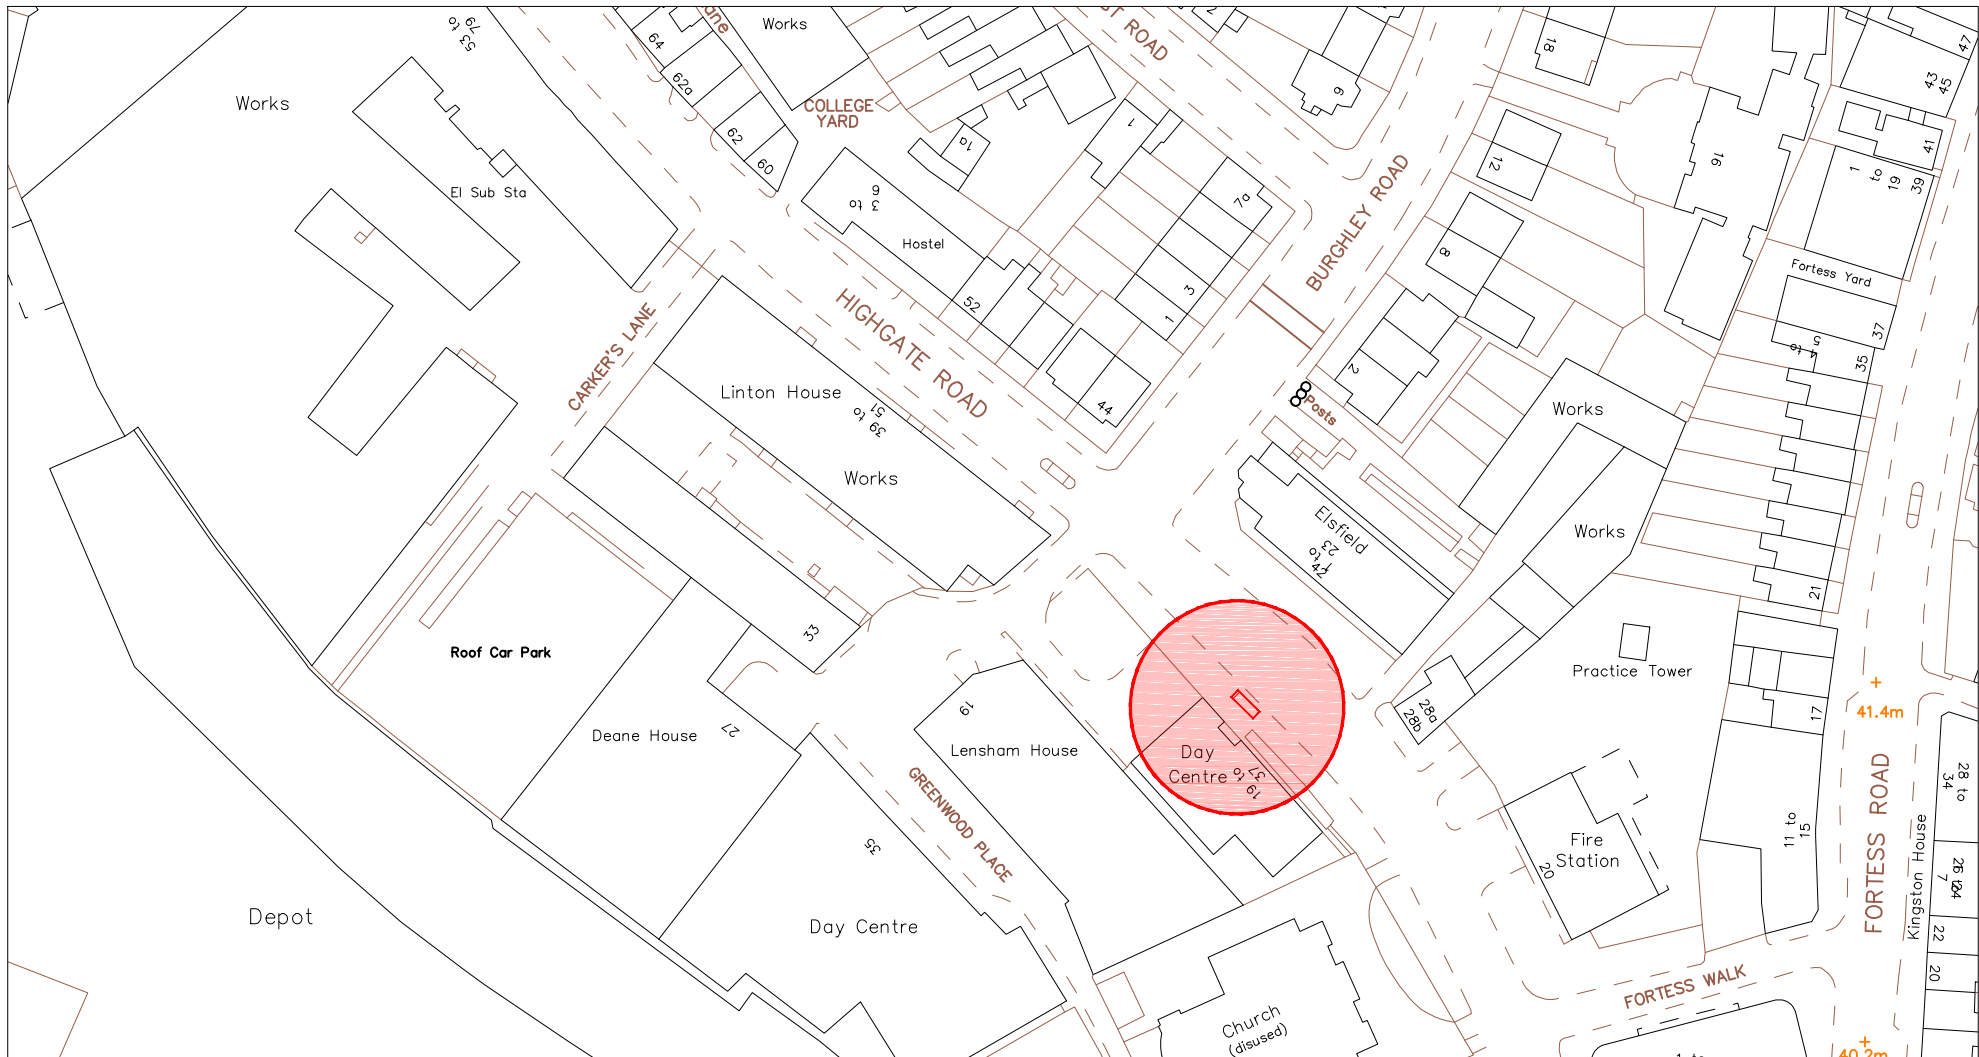

SITE ADDRESS

Highgate Road, London, NW5 2EY

Junction with Burgley Road

Furniture Index: CAM0083AB

Easting/Northing: 528884/185420

SCALE BAR [1:1250 @ A4]

SITE ADDRESS

Highgate Road, London, NW5 2EY

Junction with Burgley Road

Furniture Index: CAM0083AB

Easting/Northing: 528884/185420

SITE ADDRESS

Highgate Road, London, NW5 2EY
Junction with Burgley Road
Furniture Index: CAM0083AB
Easting/Northing: 528884/185420

PROPOSED ADVERTISING DISPLAY

The proposed advertising panel will comprise a double sided freestanding digital display unit at one end of the bus shelter. This will be viewed as an integral part of the existing shelter design.

SITE ADDRESS

Highgate Road, London, NW5 2EY

Junction with Burgley Road

Furniture Index: CAM0083AB

Easting/Northing: 528884/185420

SCALE BAR [1:20 @ A4]