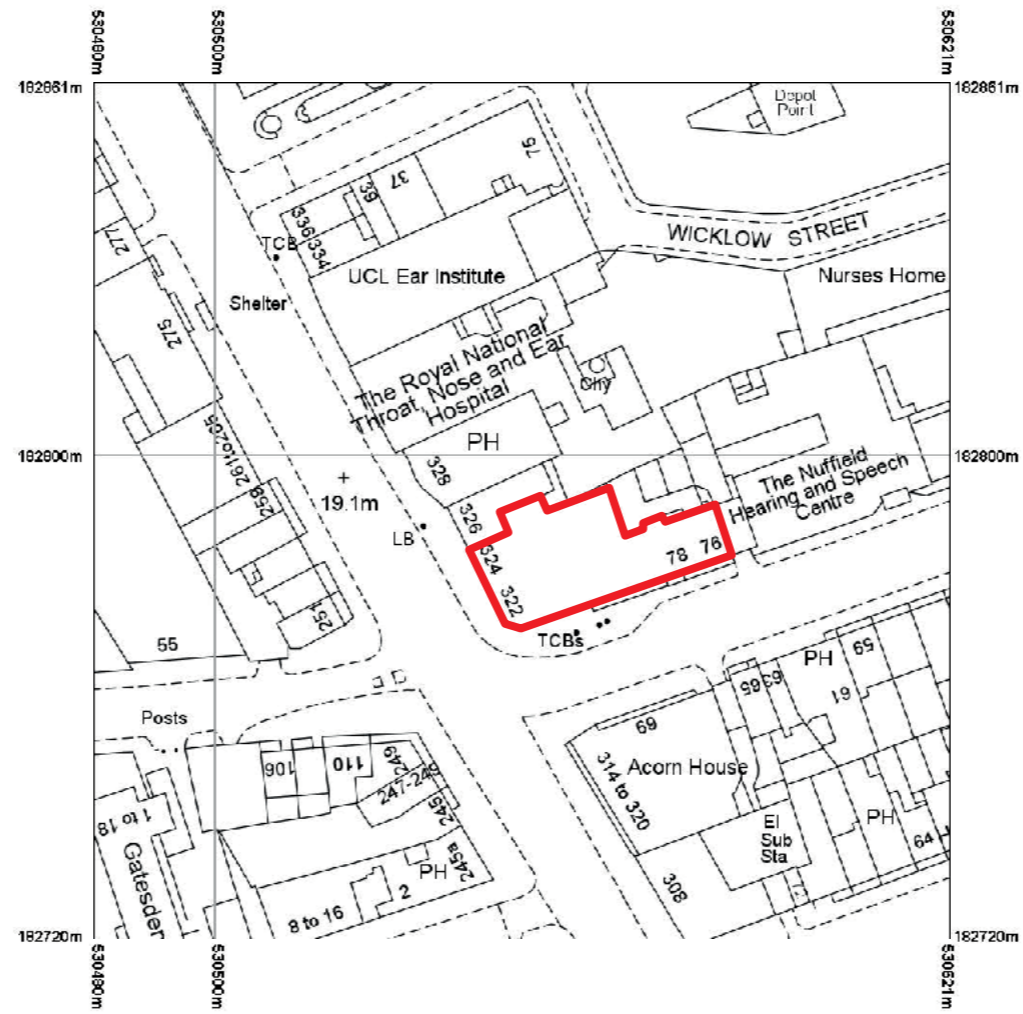

Site Plan

OS License Number: 100030848

Key
Site demise

Scale 1:1250 @ A3