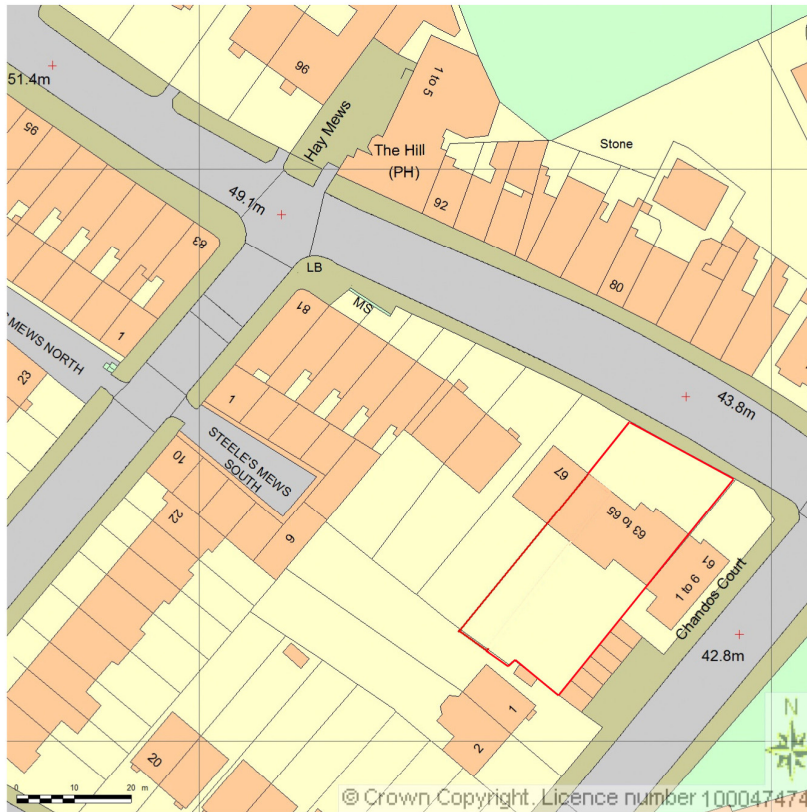

SITE LOCATION PLAN  
AREA 2 HA  
SCALE 1:1250 on A4  
CENTRE COORDINATES: 527837, 184658

Supplied by Streetwise Maps Ltd  
www.streetwise.net  
Licence No: 100047474  
03/10/2013 17:50  
SITE LOCATION PLAN  
AREA 2 HA  
SCALE 1:1250 on A4  
CENTRE COORDINATES: 527837, 184658