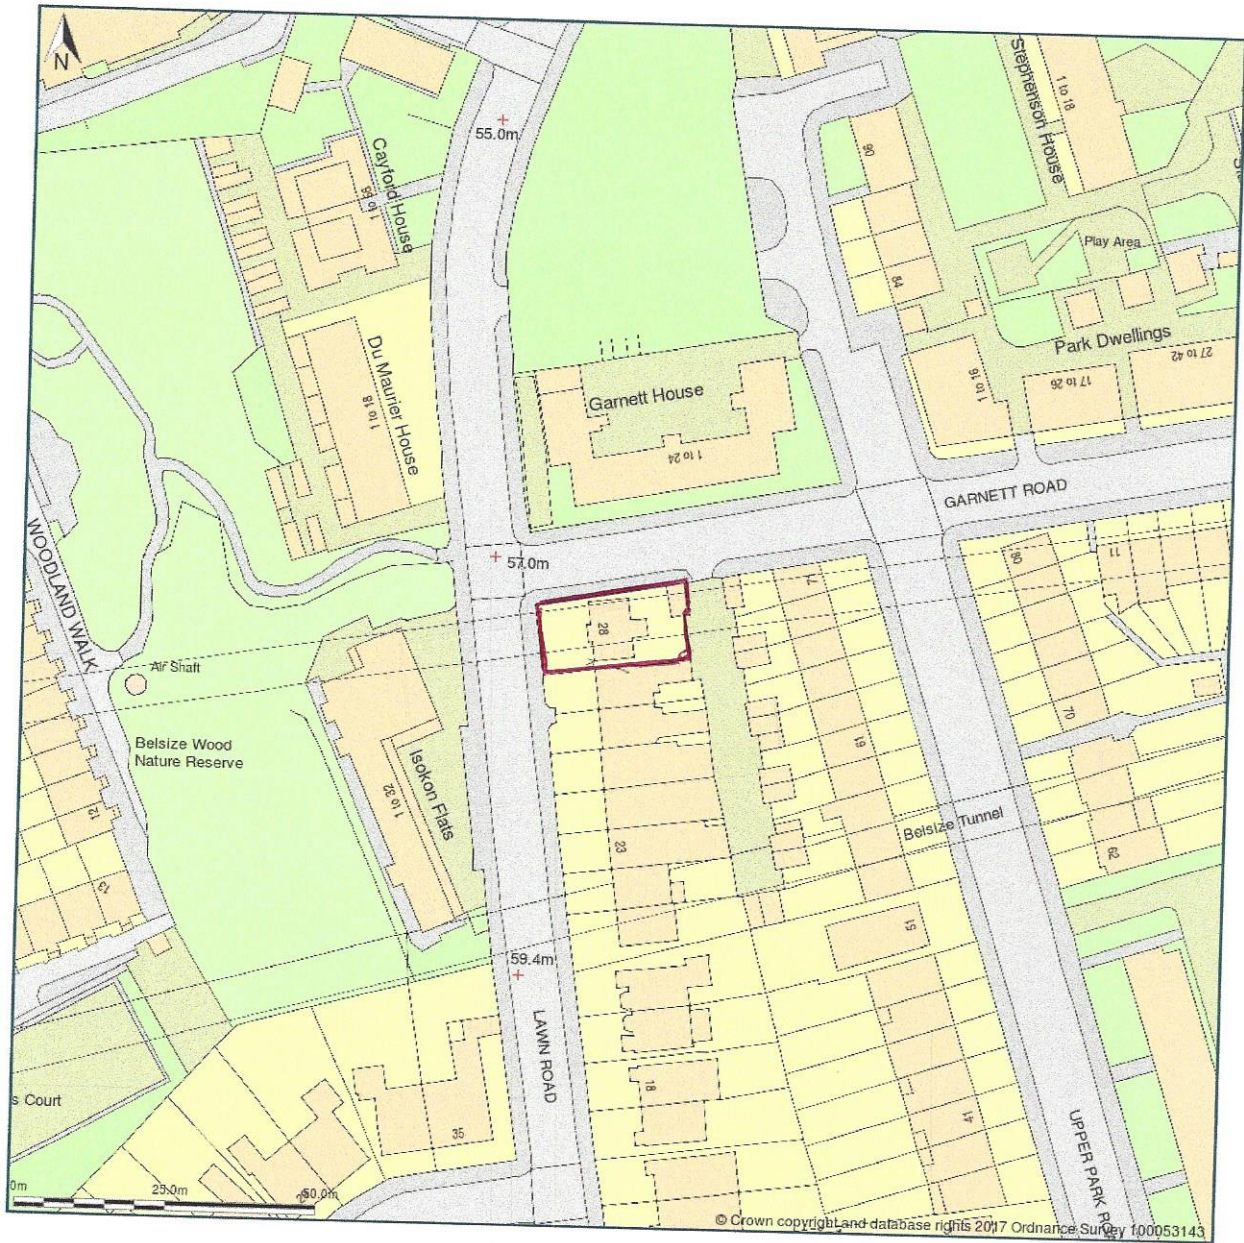

28 Lawn Road, London, NW3 2XR

Site Plan shows area bounded by: 527461.0, 185190.0 527661.0, 185390.0 (at a scale of 1:1250) The representation of a road, track or path is no evidence of a right of way. The representation of features as lines is no evidence of a property boundary.

Produced on 30th Jan 2017 from the Ordnance Survey National Geographic Database and incorporating surveyed revision available at this date. Reproduction in whole or part is prohibited without the prior permission of Ordnance Survey. © Crown copyright 2017. Supplied by www.buyaplan.co.uk a licensed Ordnance Survey partner (100053143). Unique plan reference: #00189206-43802C