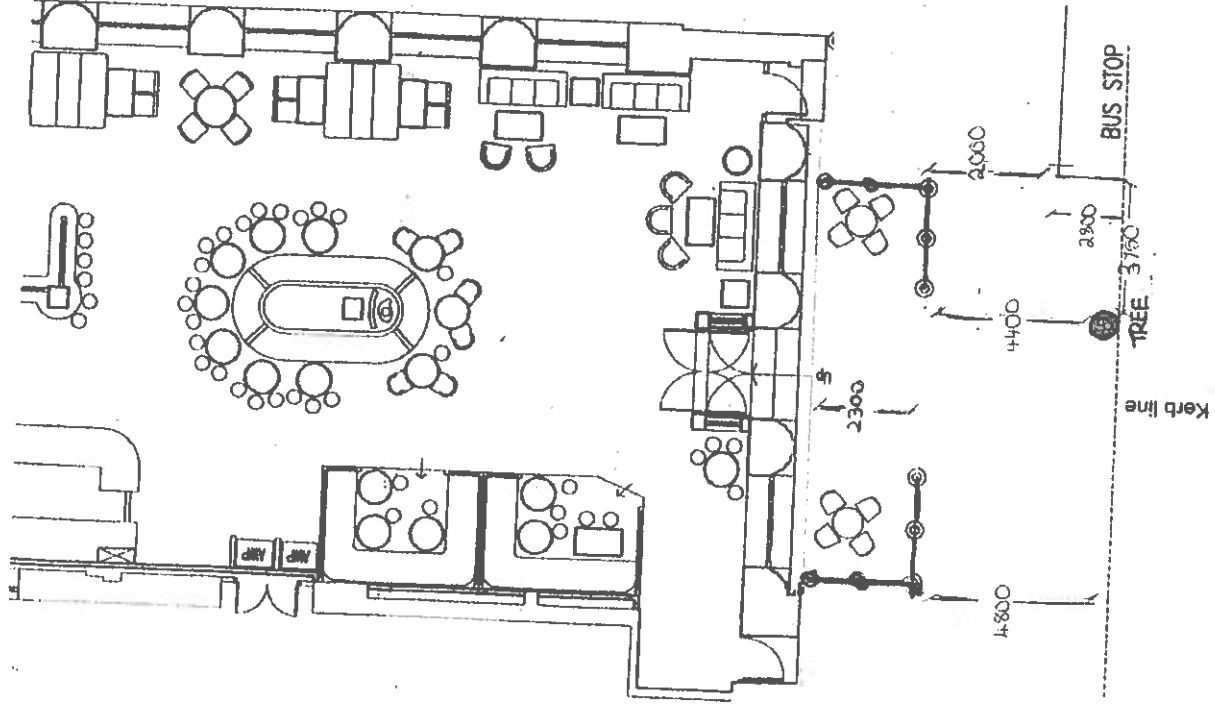

Tables : 700mm x 700mm, Height 750mm
 Chairs : 420mm x 420mm, Height 500mm

proposed demountable canvas screens as per detail

architectural design & project management
 rjd
 P.O. Box 2782
 Great Dunmore
 Essex CM6 2WV
 tel - 01371 875518
 fax - 01371 875817
 email@rjd.co.uk

projct THE SHAKEPEARES HEAD,
 AFRICA HOUSE, 64 - 68 KINGSWAY
 Osm JD WETHERSPROOF PLC
 draw PROPOSED PAVEMENT SEATING AREA
 date MARK 15
 scale 1:100
 drawing no 08059
 rev 03
 P.D. No. 0238