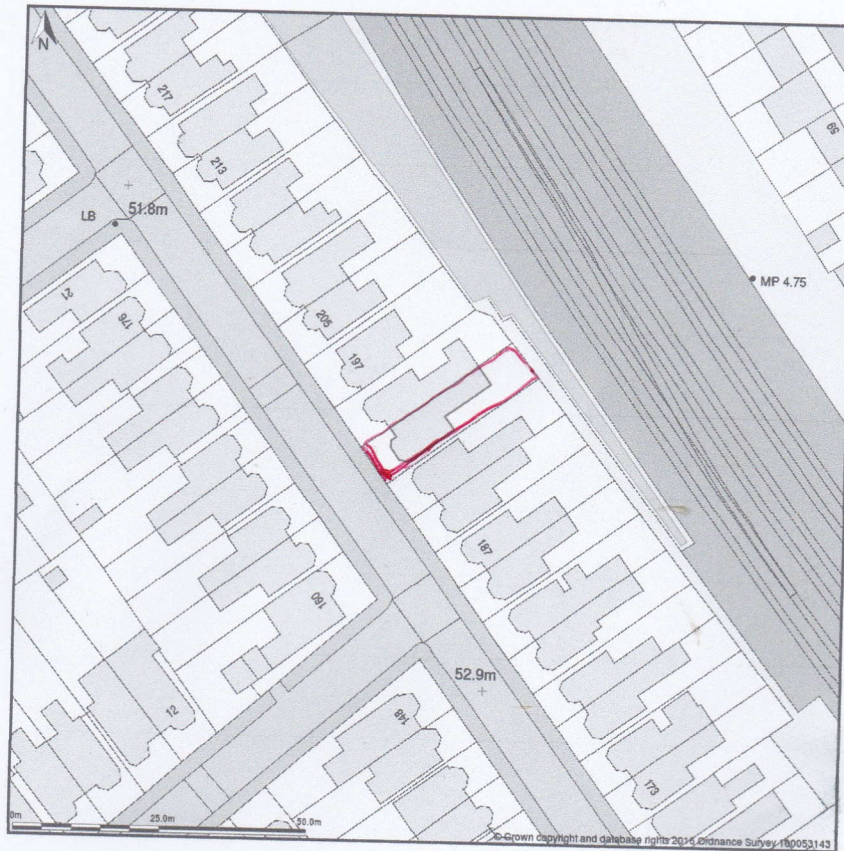

193 Fordwych Road, London, NW2 3NH

Site Plan shows area bounded by: 524161.29, 185377.29 524302.71, 185518.71 (at a scale of 1:1250) The representation of a road, track or path is no evidence of a right of way. The representation of features as lines is no evidence of a property boundary.

Produced on 15th Dec 2016 from the Ordnance Survey National Geographic Database and incorporating surveyed revision available at this date. Reproduction in whole or part is prohibited without the prior permission of Ordnance Survey. © Crown copyright 2016. Supplied by [www.buyaplan.co.uk](http://www.buyaplan.co.uk) a licensed Ordnance Survey partner (100053143). Unique plan reference: #00178919-B56C98