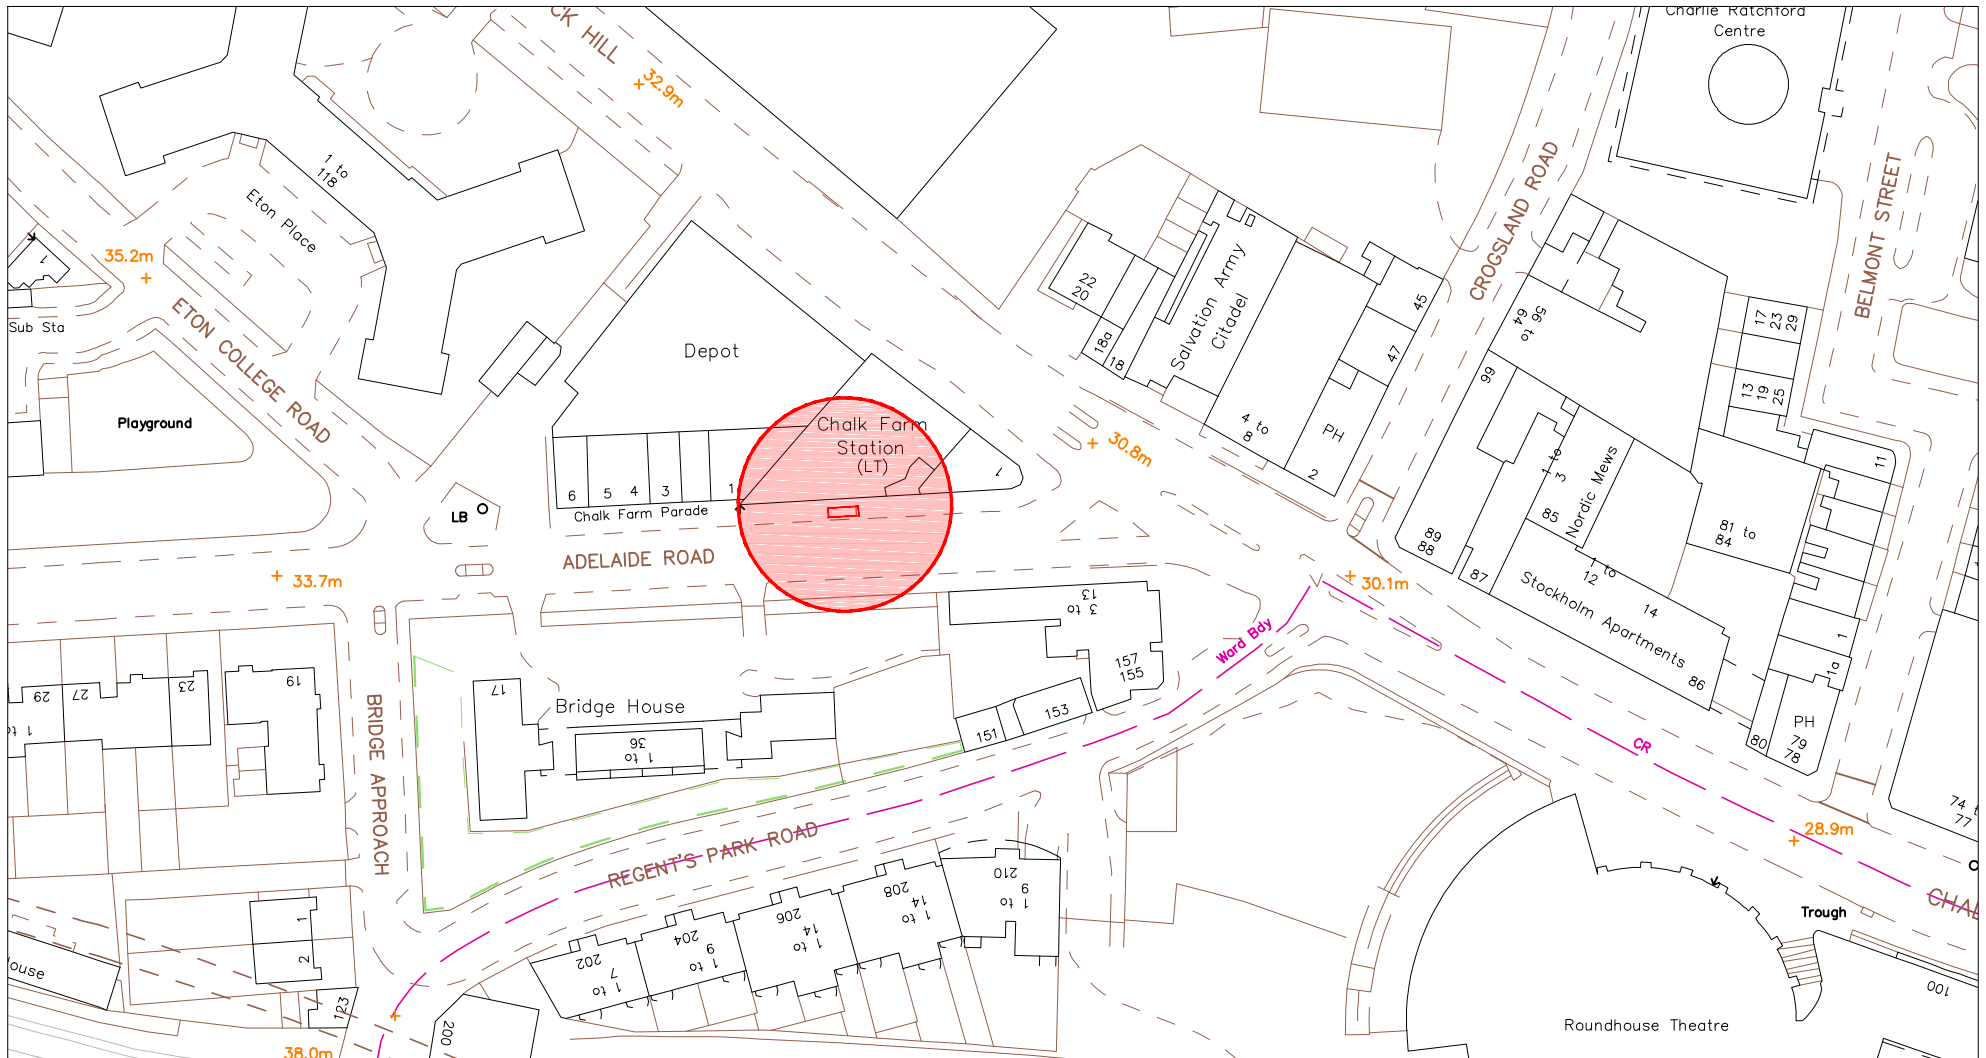

# SITE ADDRESS

Adelaide Road, London, NW3 3BP  
 Junction with Haverstock Hill - 40m Before  
 Furniture Index: CAM0035AB  
 Easting/Northing: 528115/185502

SCALE BAR [1:1250 @ A4]

# SITE ADDRESS

Adelaide Road, London, NW3 3BP  
Junction with Haverstock Hill - 40m Before  
Furniture Index: CAM0035AB  
Easting/Northing: 528115/185502

## SITE ADDRESS

Adelaide Road, London, NW3 3BP  
Junction with Haverstock Hill - 40m Before  
Furniture Index: CAM0035AB  
Easting/Northing: 528115/185502

# SITE ADDRESS

Adelaide Road, London, NW3 3BP  
Junction with Haverstock Hill - 40m Before  
Furniture Index: CAM0035AB  
Easting/Northing: 528115/185502

SCALE BAR [1:20 @ A4]