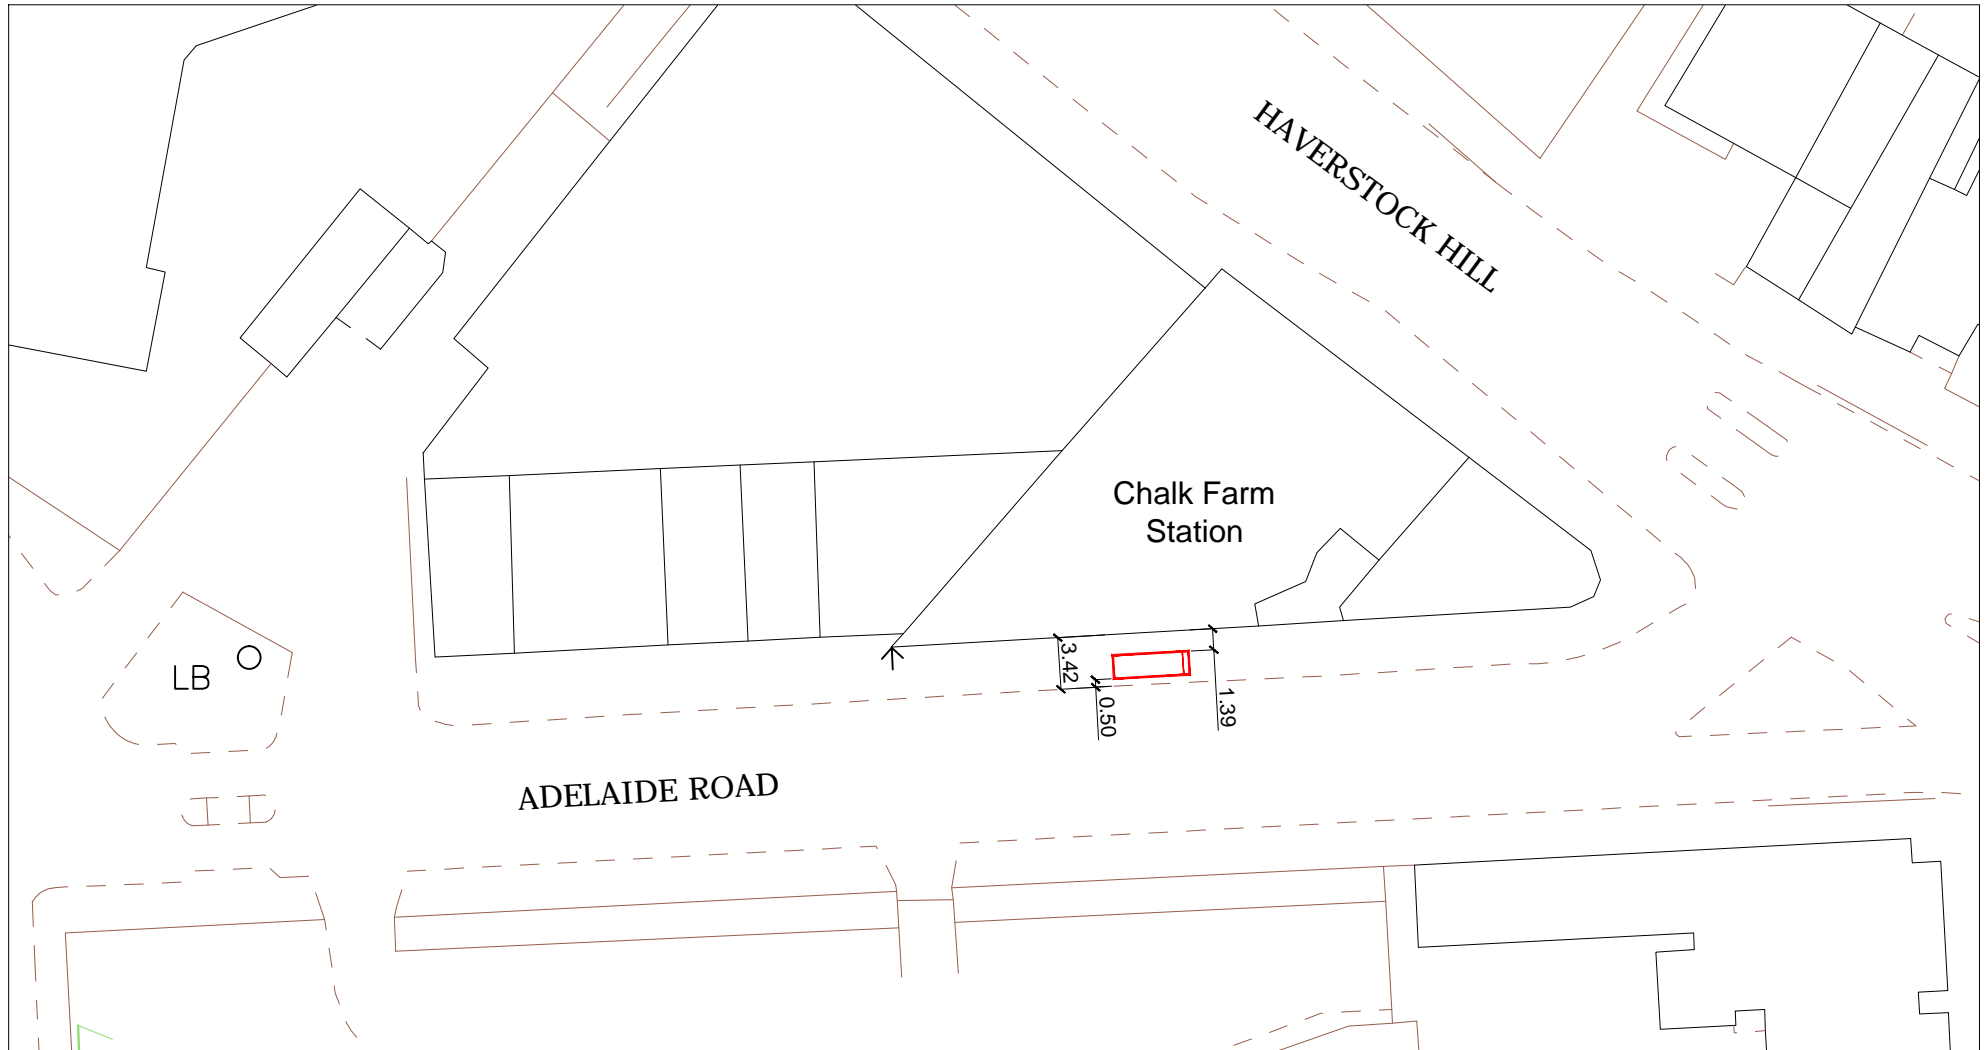

# SITE ADDRESS

Adelaide Road, London, NW3 3BP  
 Junction with Haverstock Hill - 40m Before  
 Furniture Index: CAM0035AB  
 Easting/Northing: 528115/185502

SCALE BAR [1:1250 @ A4]

# SITE ADDRESS

Adelaide Road, London, NW3 3BP  
Junction with Haverstock Hill - 40m Before  
Furniture Index: CAM0035AB  
Easting/Northing: 528115/185502

## SITE ADDRESS

Adelaide Road, London, NW3 3BP  
Junction with Haverstock Hill - 40m Before  
Furniture Index: CAM0035AB  
Easting/Northing: 528115/185502

# SITE ADDRESS

Adelaide Road, London, NW3 3BP  
Junction with Haverstock Hill - 40m Before  
Furniture Index: CAM0035AB  
Easting/Northing: 528115/185502

SCALE BAR [1:20 @ A4]