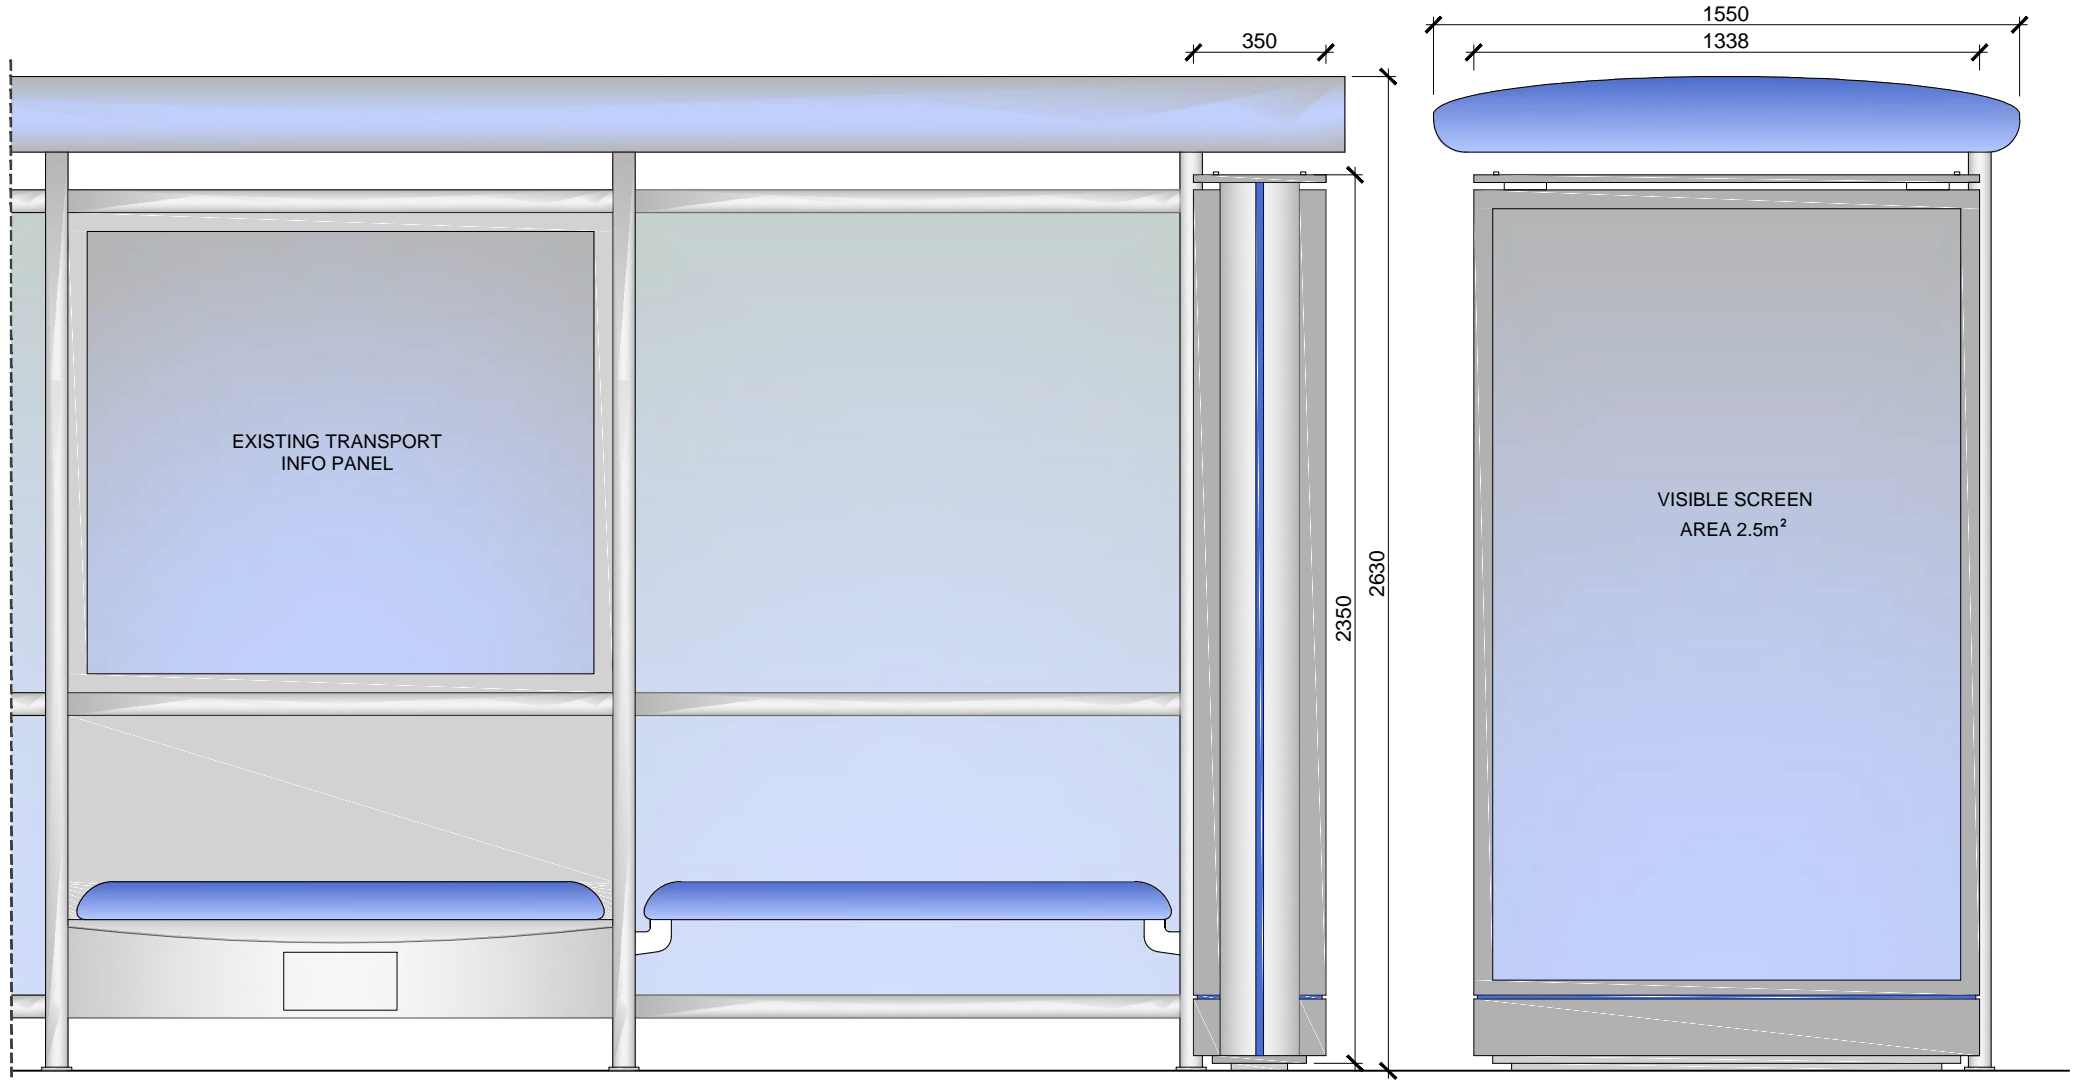

SITE ADDRESS

Adelaide Road, London, NW3 3BP
Junction with Haverstock Hill - 40m Before
Furniture Index: CAM0035AB
Easting/Northing: 528115/185502

SCALE BAR [1:20 @ A4]