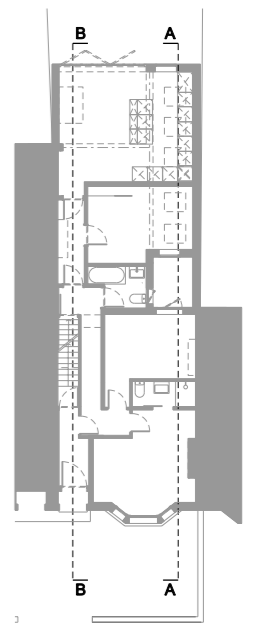

New side infill extension with flat roof finish in fibreglass in level with rear re-built extension
 New Velux style flat rooflights with obscured glass. Rooflights to sit in plane with flat roof.
 New double glazed fixed window

New double glazed window with obscured glass

SECTION AA

Cill to kitchen window lowered with glazed door and inset guarding for Juliet balcony
 New Velux style flat rooflight with obscured glass. Rooflight to sit in plane with flat roof.
 Rebuilt rear extension with flat roof finish in fibreglass
 Double glazed bi-folding doors