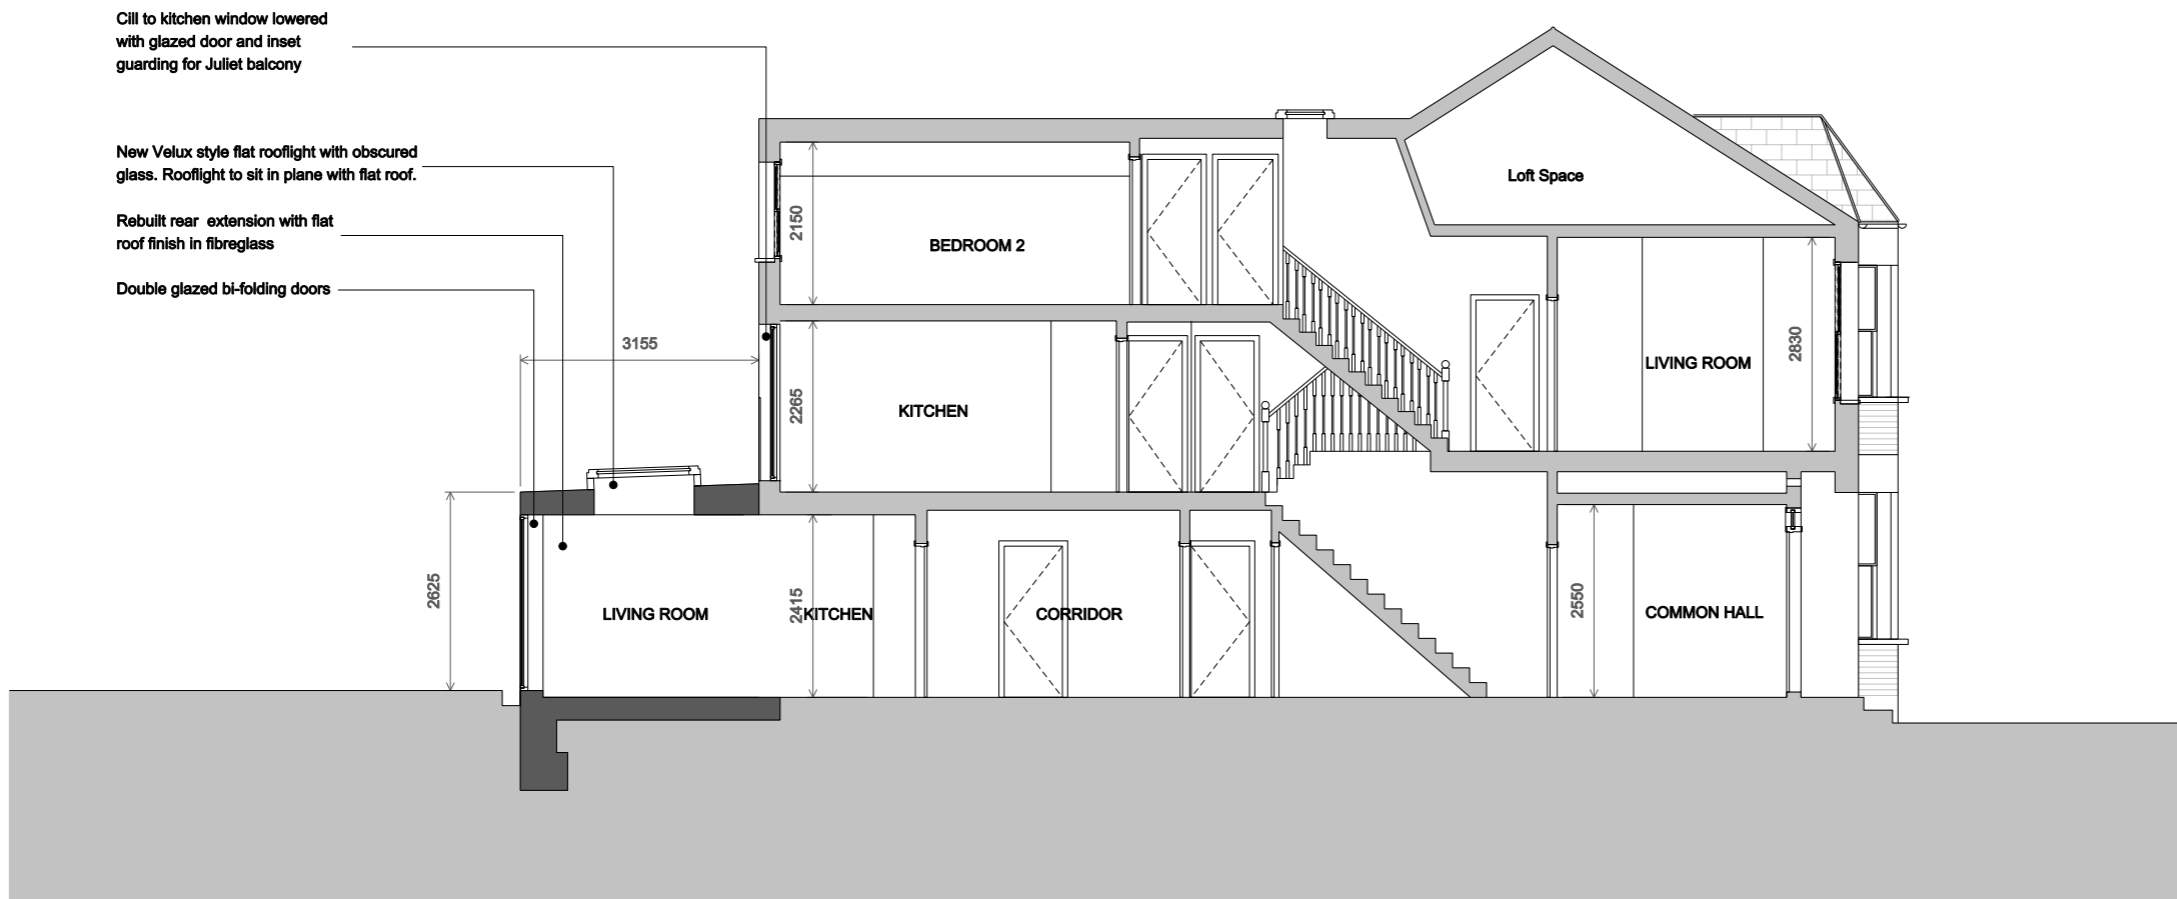

New side infill extension with flat roof finish in fibreglass in level with rear re-built extension
 New Velux style flat rooflights with obscured glass. Rooflights to sit in plane with flat roof.
 New double glazed fixed window

New double glazed window with obscured glass

SECTION AA

Cill to kitchen window lowered with glazed door and inset guarding for Juliet balcony
 New Velux style flat rooflight with obscured glass. Rooflight to sit in plane with flat roof.
 Rebuilt rear extension with flat roof finish in fibreglass
 Double glazed bi-folding doors

SECTION BB