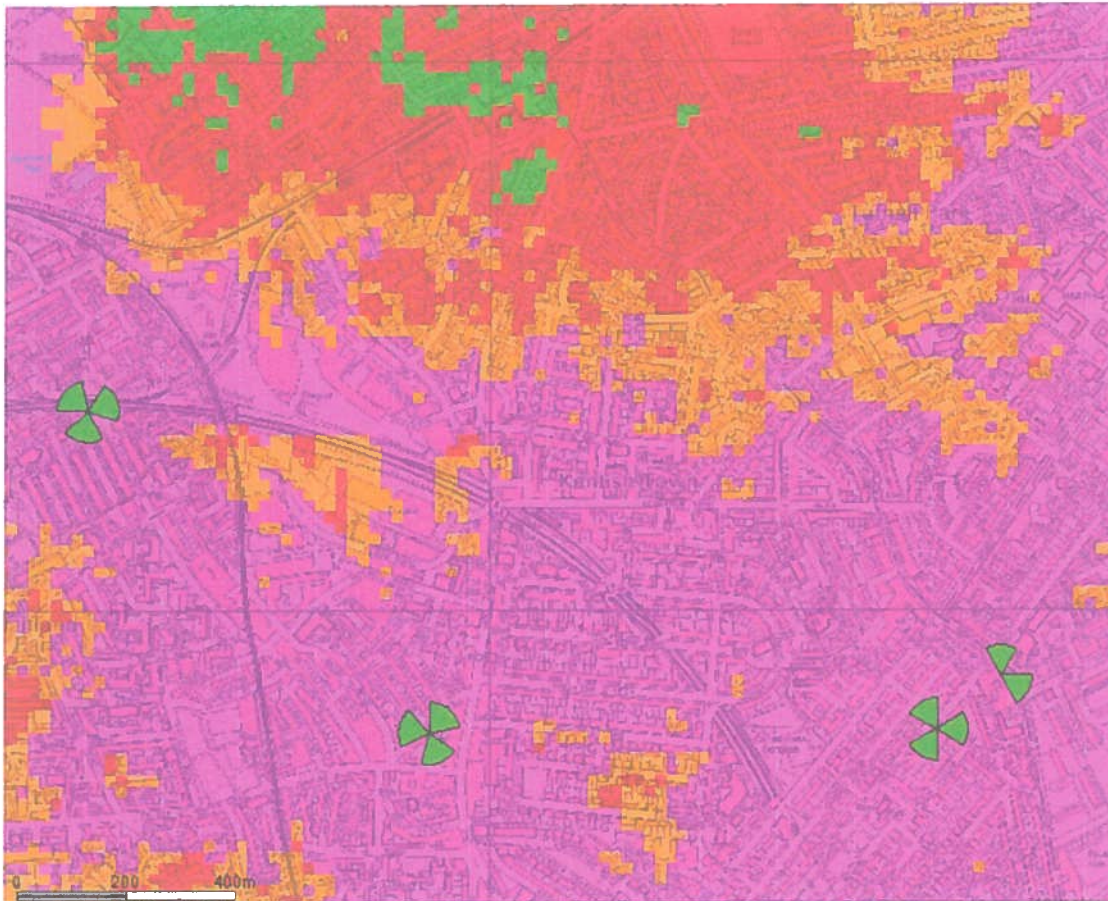

Vodafone site 88298 coverage

London Design Team

Searching Area

3G existing coverage without VF site 88298

3G future coverage with new VF site 88298