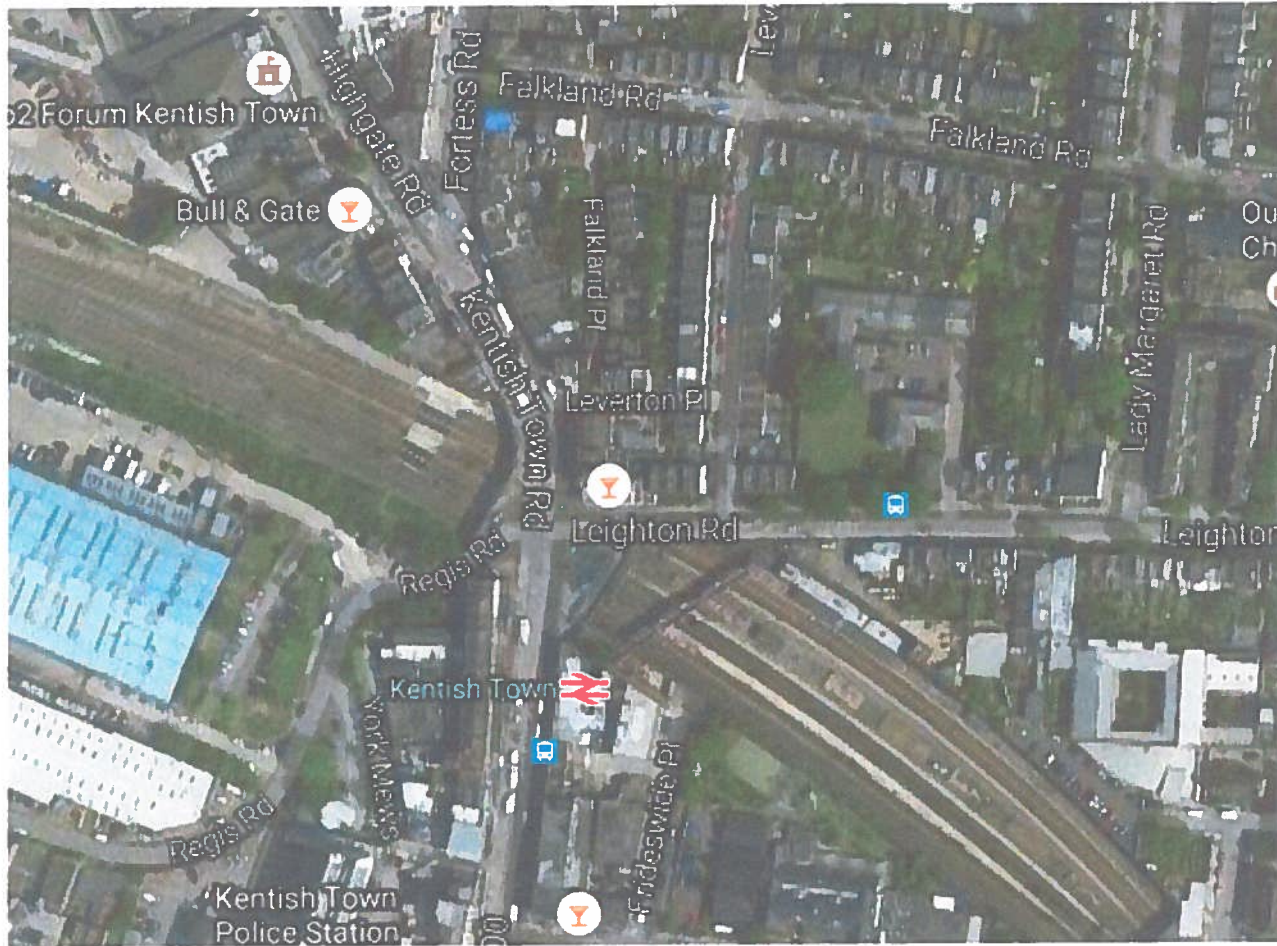

Vodafone site 88298 coverage

London Design Team

Searching Area

3G existing coverage without VF site 88298

3G future coverage with new VF site 88298