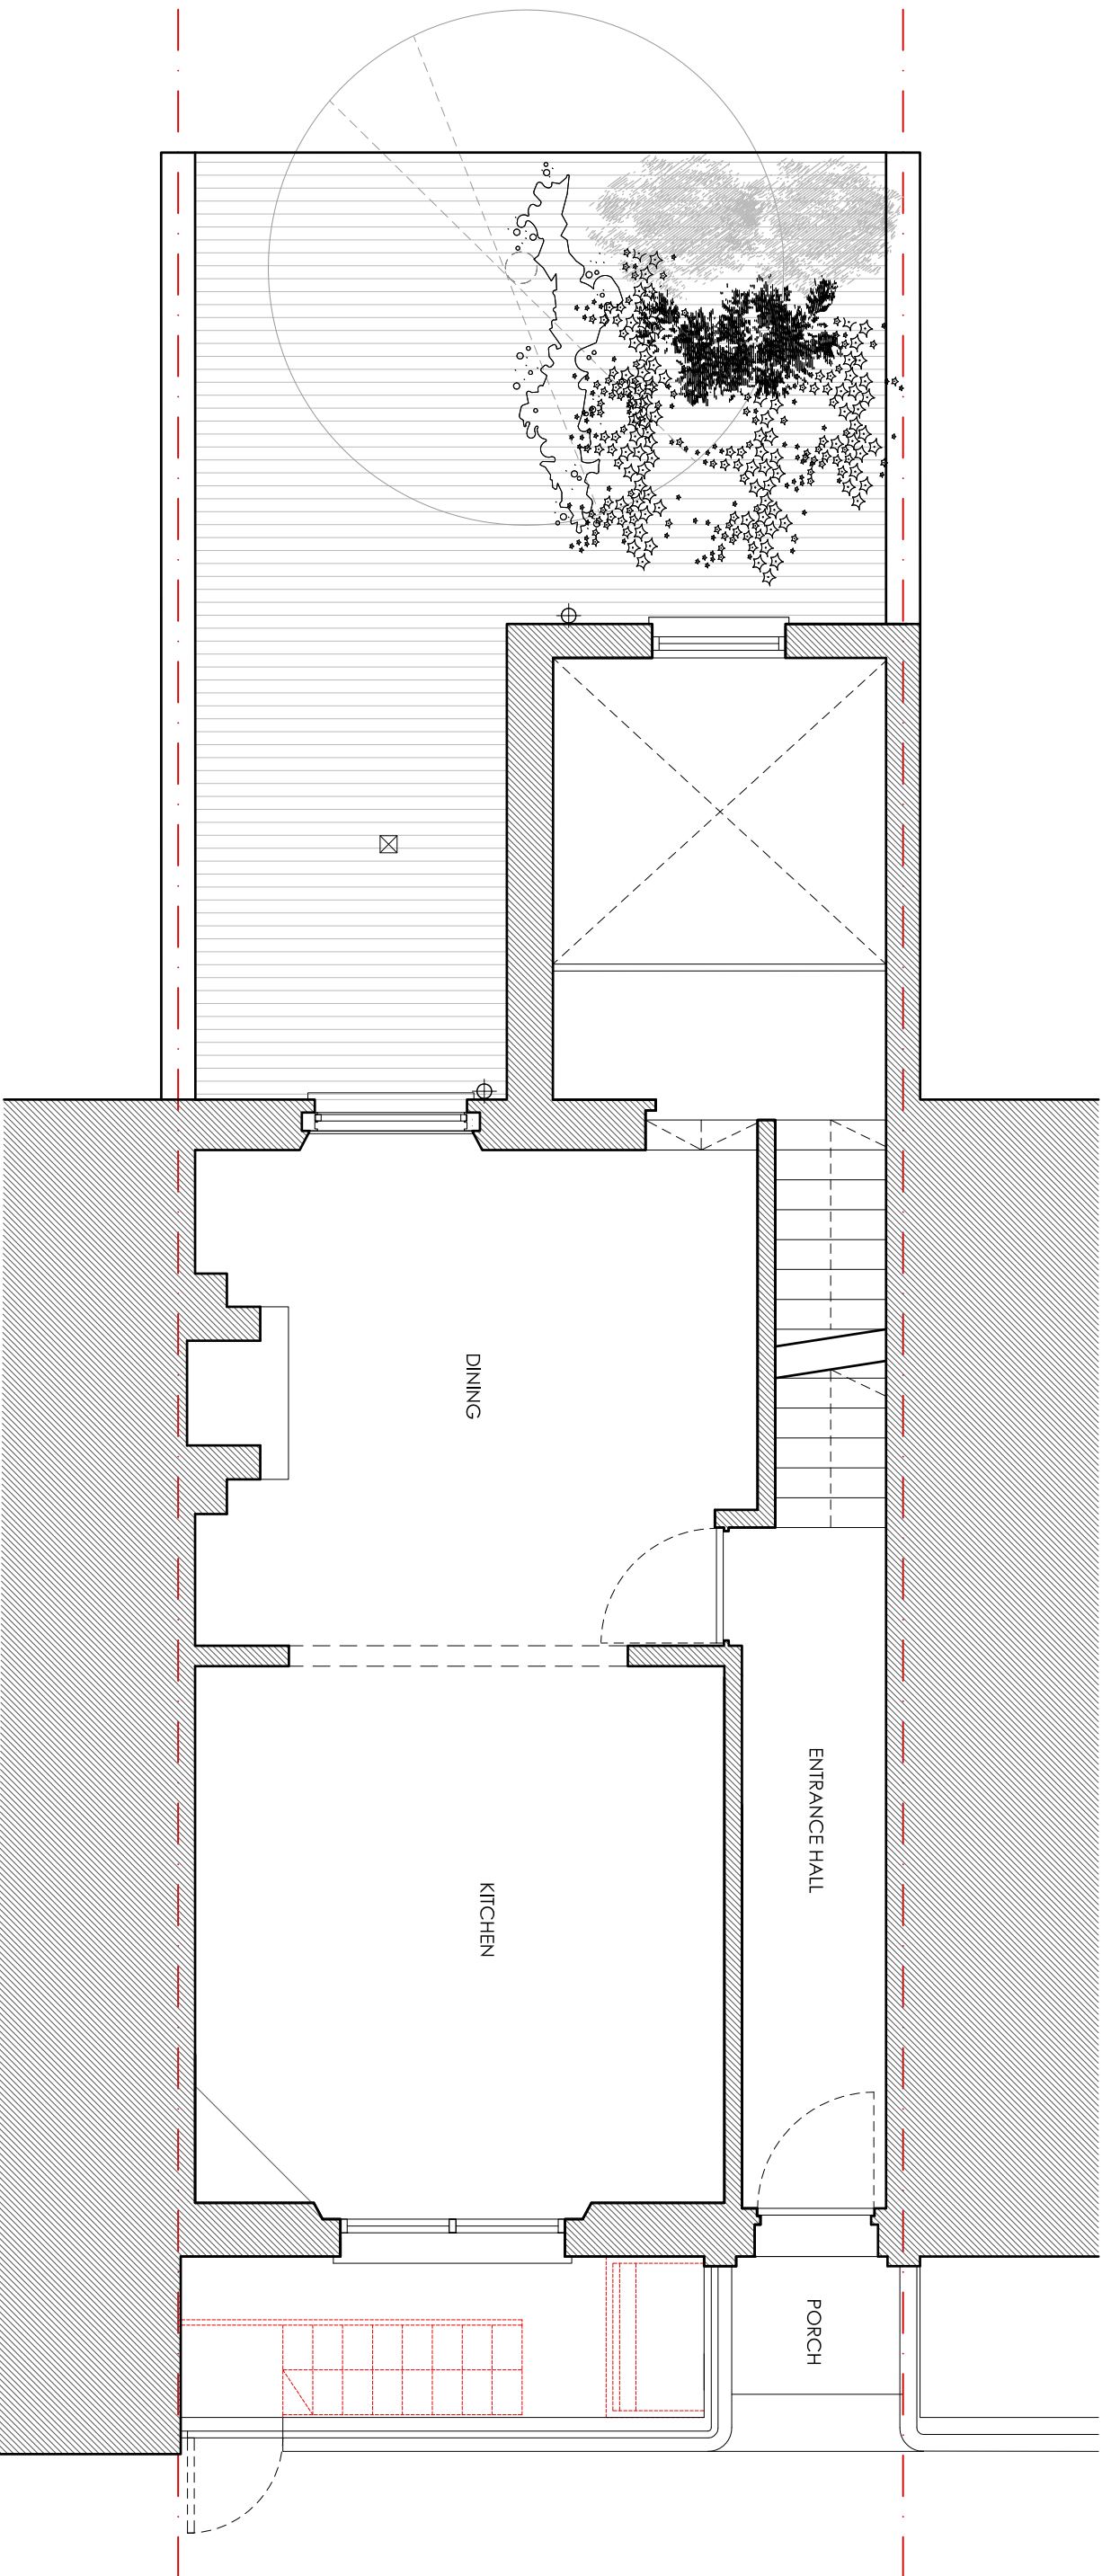

# DEMOLITION

NOTE:

**Martin Evans**  
Architects ©  
18 Charlotte Road  
London EC2A 3PB  
Tel 020 7729 2474

**JOB**  
17, EDIS STREET  
NW1 8LE  
LONDON

**TITLE**  
DEMOLITION GROUND FLOOR

<b>DATE</b>	22.11.2016
<b>SCALE</b>	1:50 @ A3
<b>DRAWN</b>	CF
<b>DRAWING NO.</b>	ED-DEM-GA-02