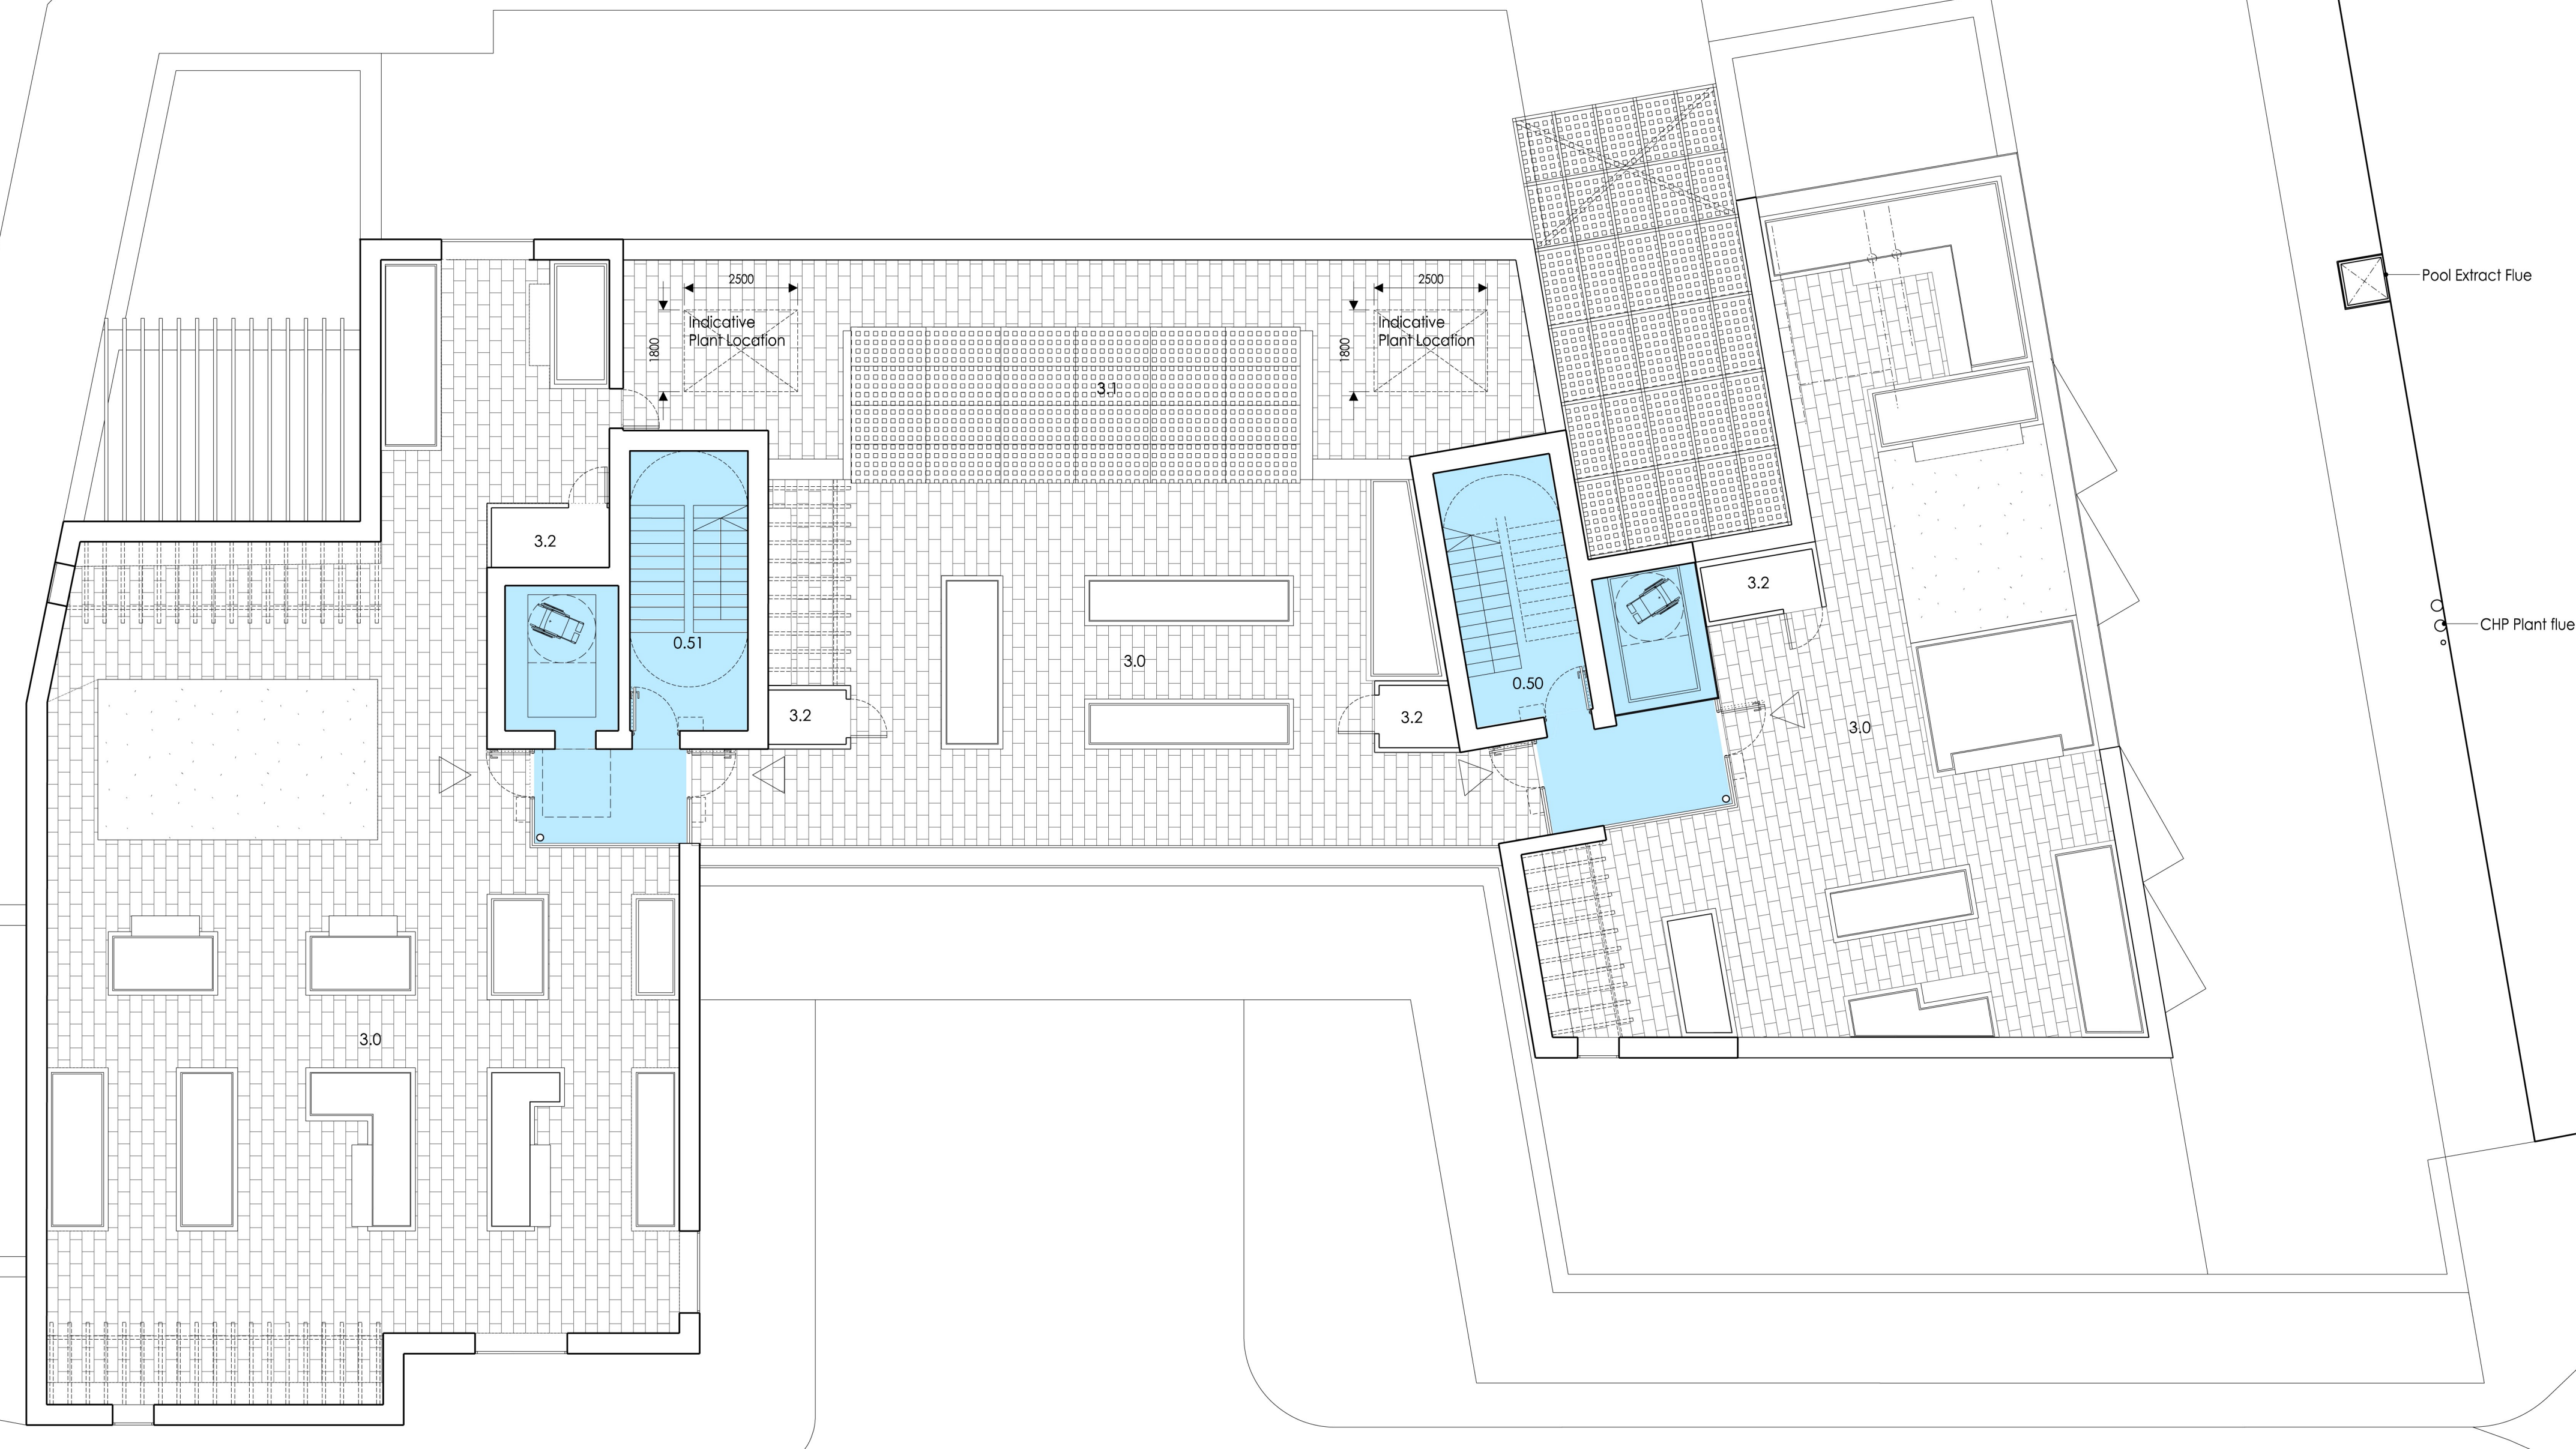

LEGEND:

- 3.0. Garden Area
- 3.1. Photovoltaics
- 3.2. Storage areas
- 0.50. Stair Core
- 0.51. Stair Core

Area Key:

- CIL/Shared Space
- Dementia Home Space
- PMLD Home Space
- Mental Health Home Space
- ASC Home Space
- New Shoots Home Space
- Staff Space
- Plant Space

△ Entrance

▤ Indicative extent of PV (including glass integrated)