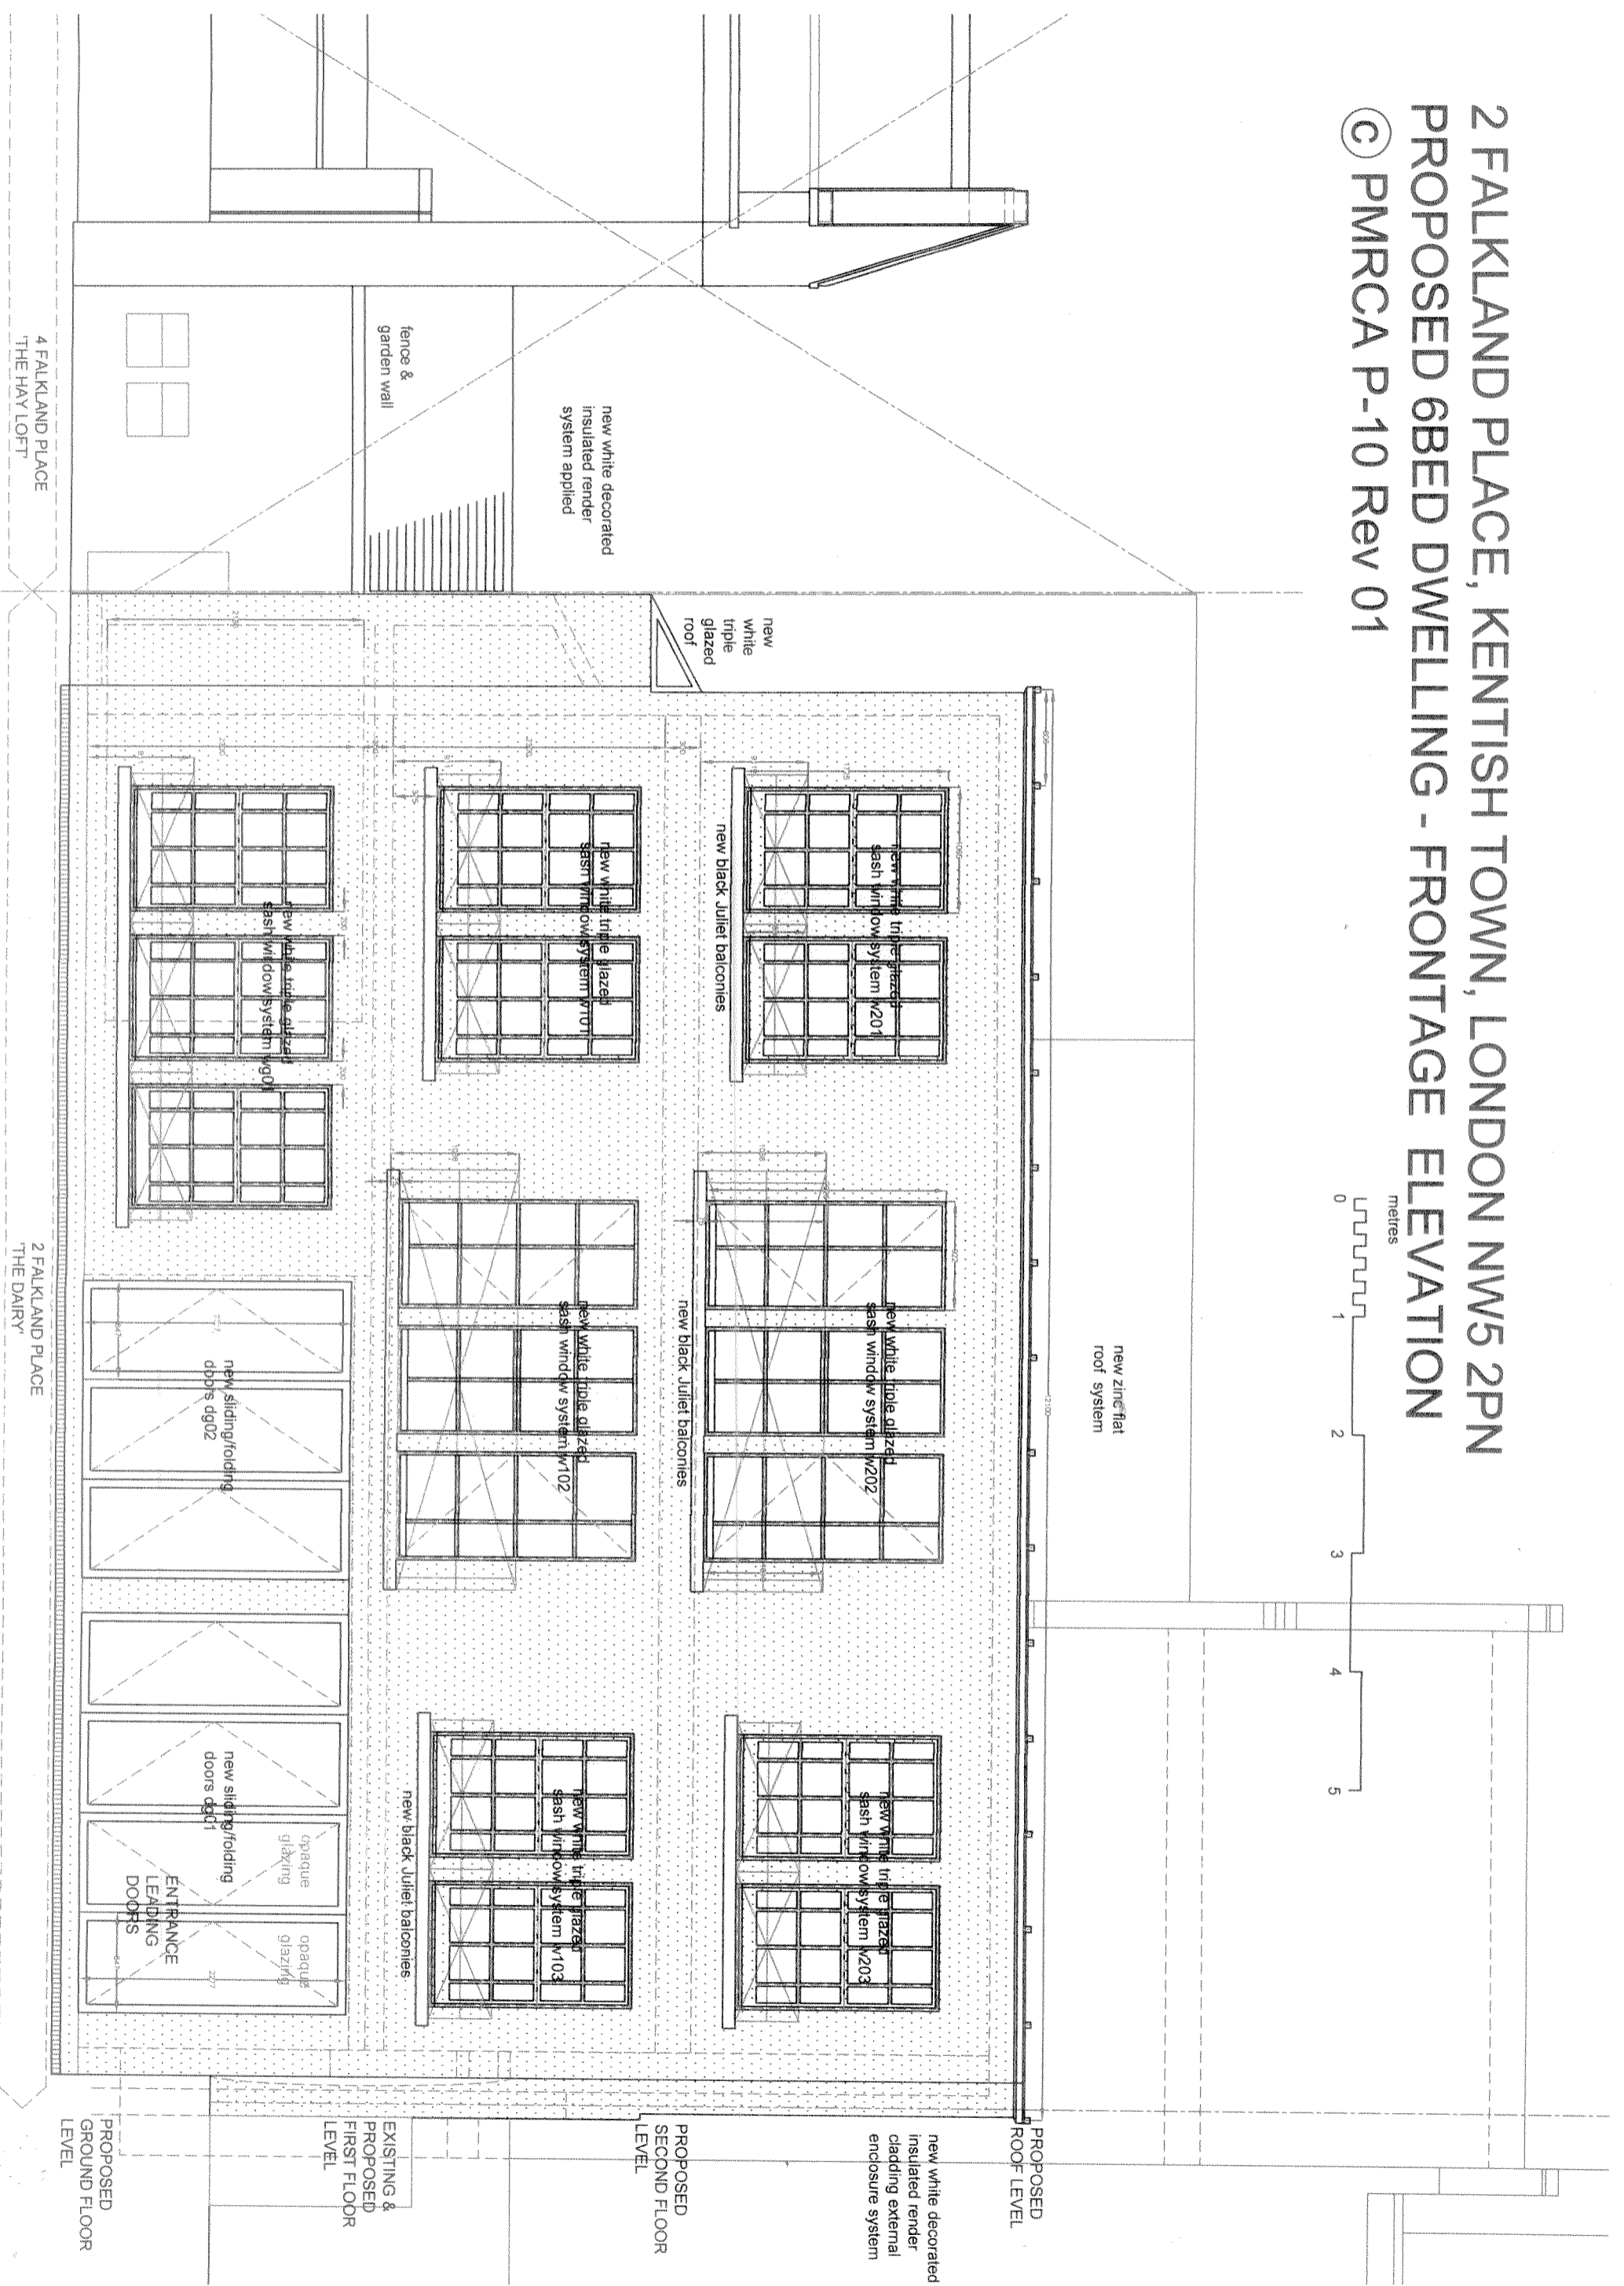

2 FALKLAND PLACE, KENTISH TOWN, LONDON NW5 2PN PROPOSED 6BED DWELLING - FRONTAGE ELEVATION

© PMRCA P-10 Rev 01

4 FALKLAND PLACE
THE HAY LOFT

2 FALKLAND PLACE
THE DAIRY

PROPOSED ROOF LEVEL
PROPOSED SECOND FLOOR LEVEL
EXISTING & PROPOSED FIRST FLOOR LEVEL
PROPOSED GROUND FLOOR LEVEL