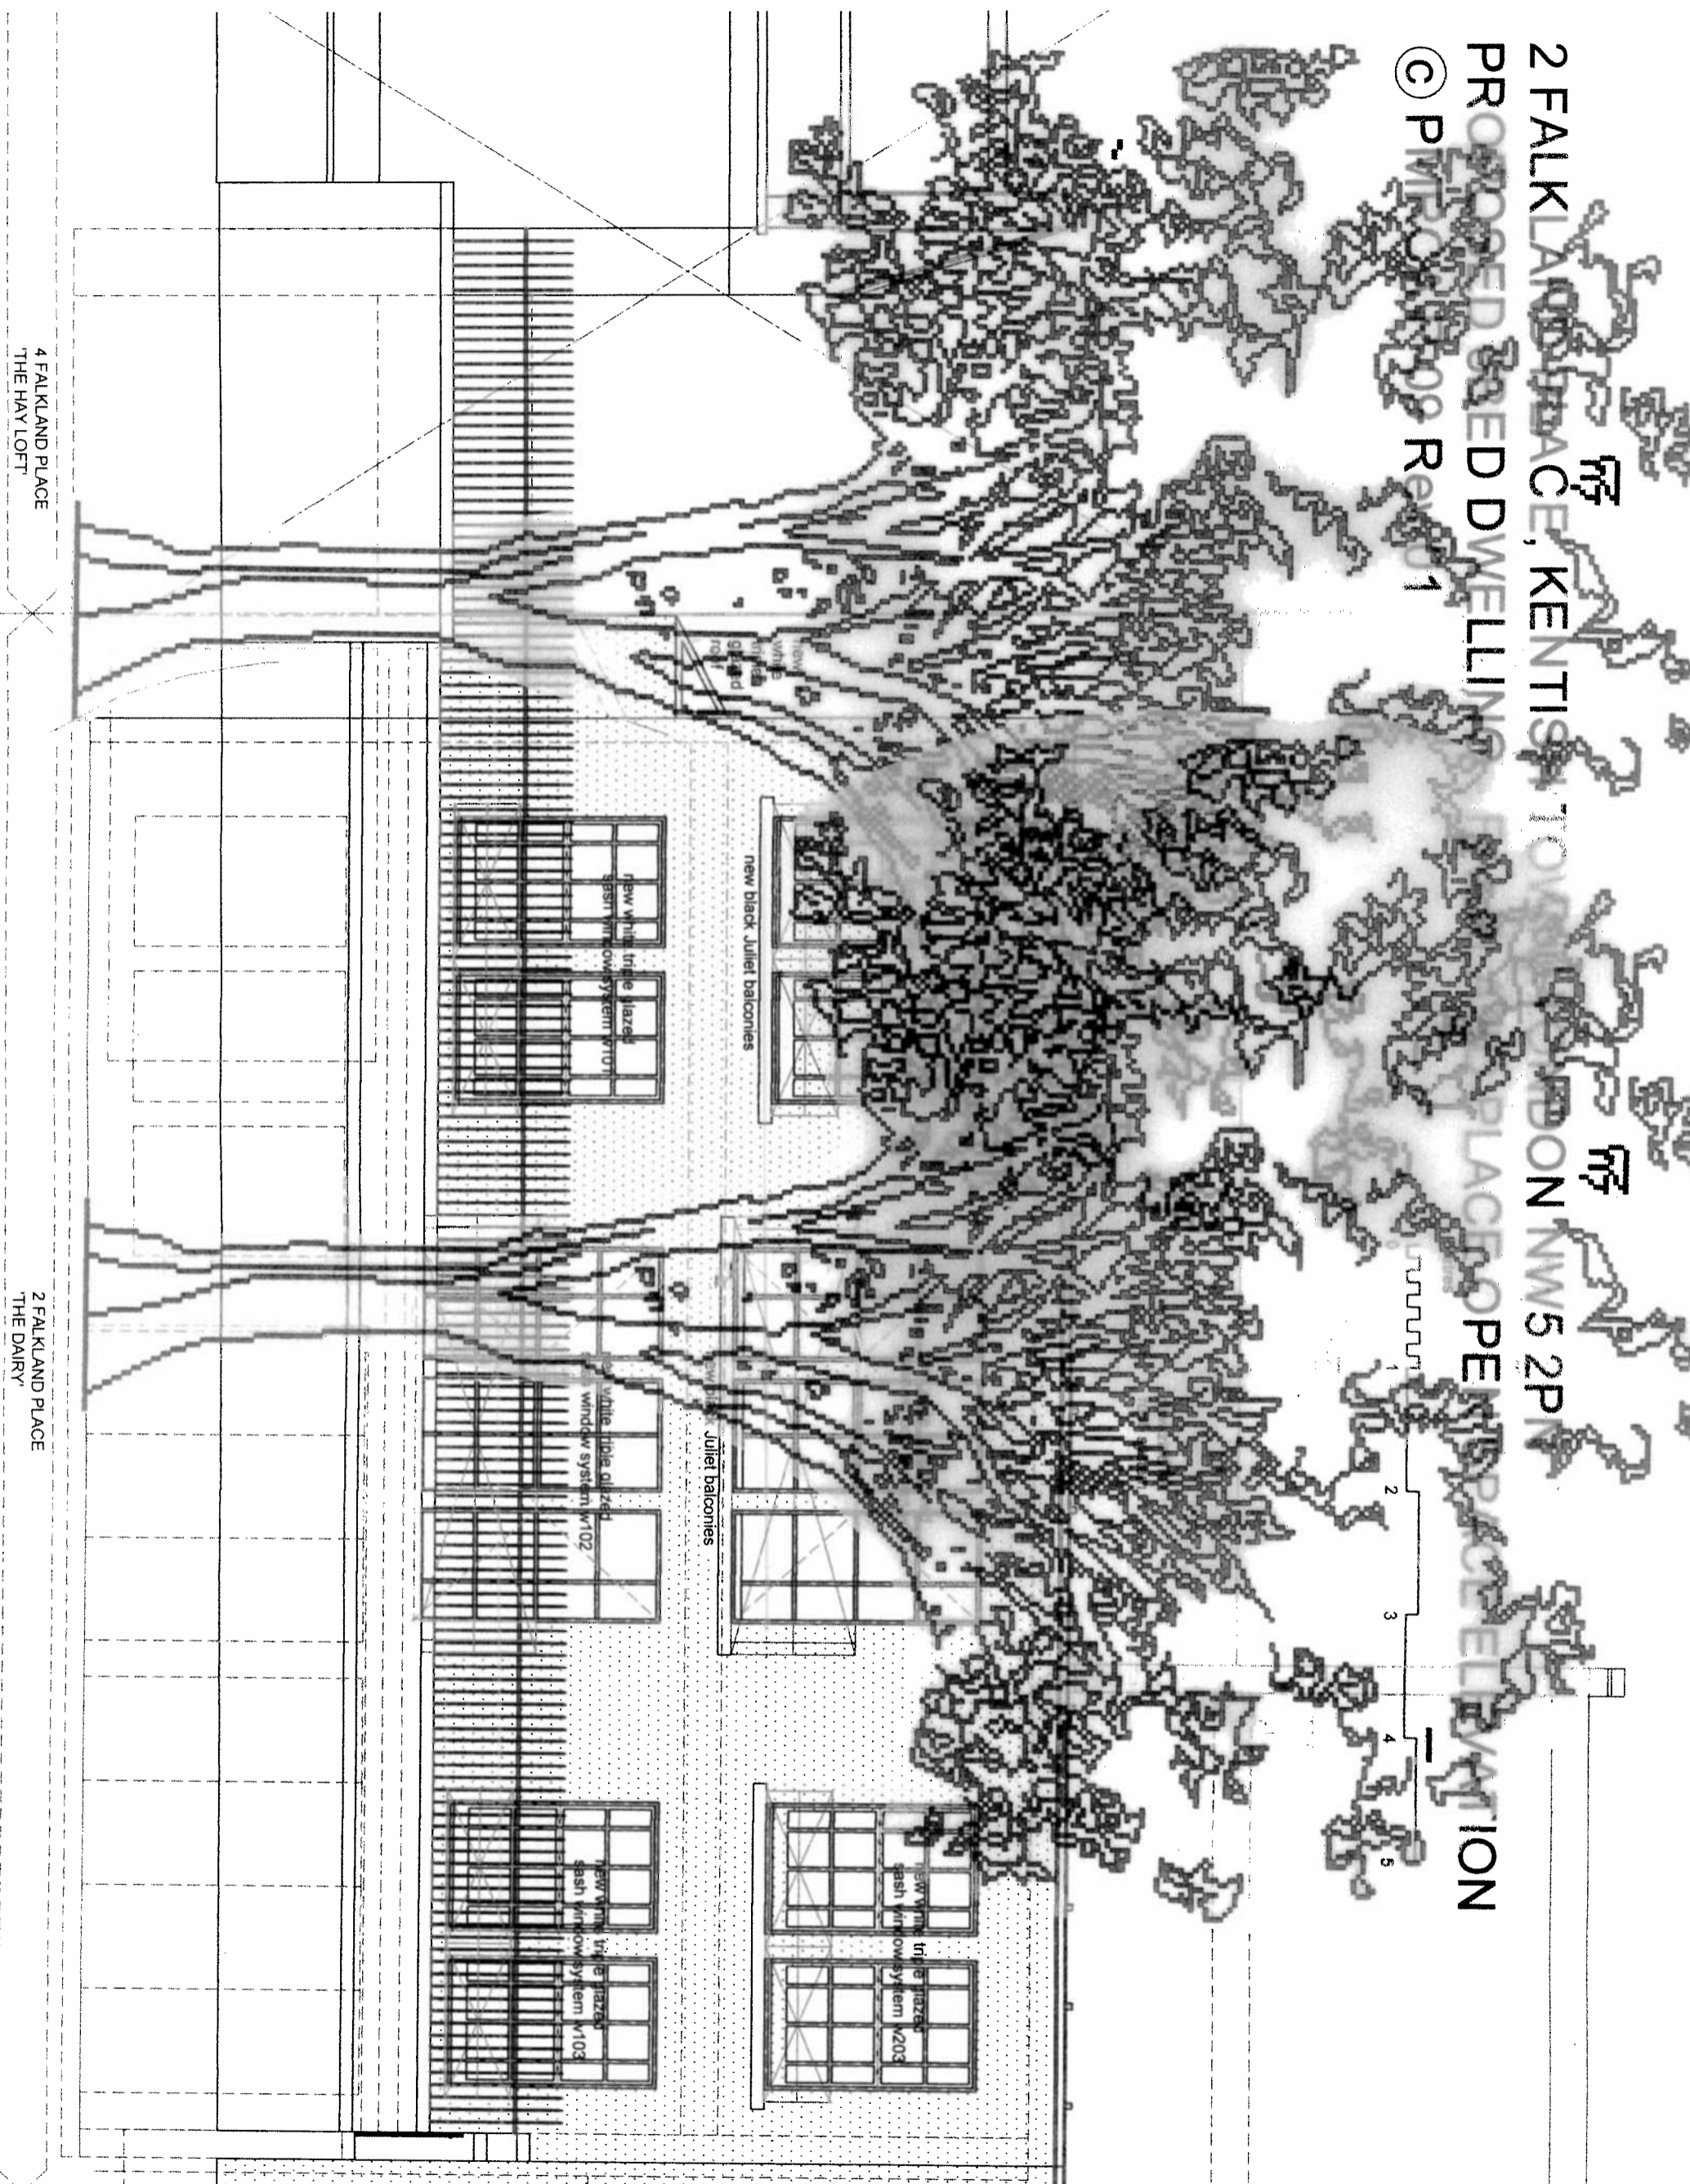

2 FALKLAND PLACE, KENTISH TOWN, LONDON NW5 2PN  
 PROPOSED BASED DWELLING  
 © PMR Rev 01

PROPOSED ROOF LEVEL

PROPOSED SECOND FLOOR LEVEL

EXISTING & PROPOSED FIRST FLOOR LEVEL

PROPOSED GROUND FLOOR LEVEL

new white decorated insulated render cladding external enclosure system

PROPOSED SECOND FLOOR LEVEL

EXISTING & PROPOSED FIRST FLOOR LEVEL

© PMR  
 Rev 01

4 FALKLAND PLACE  
 THE HAY LOFT

2 FALKLAND PLACE  
 THE DAIRY