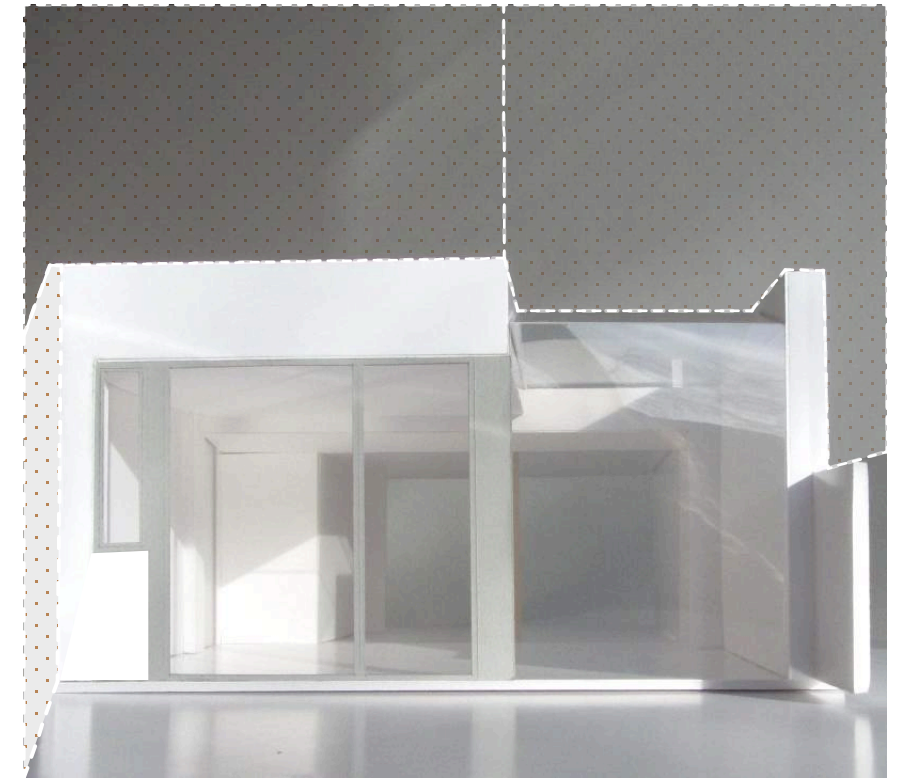

View of side extension from rear garden

Aerial view of side extension and new roof light in sloping roof

View of side extension at garden level: shaded area not modeled

Aerial view of side extension at garden level: shaded area not modeled

View of side extension at garden level: shaded area not modeled

Do not scale

**Lucy Read Architects**  
 13 Retcar Place N19 5TT lucyread@icloud.com 07779 789 268

16 Raveley Street NW5 2HU  
**Raveley Street: Proposed Side Extension Model Photographs**  
 NTS at A3  
 January, 2017