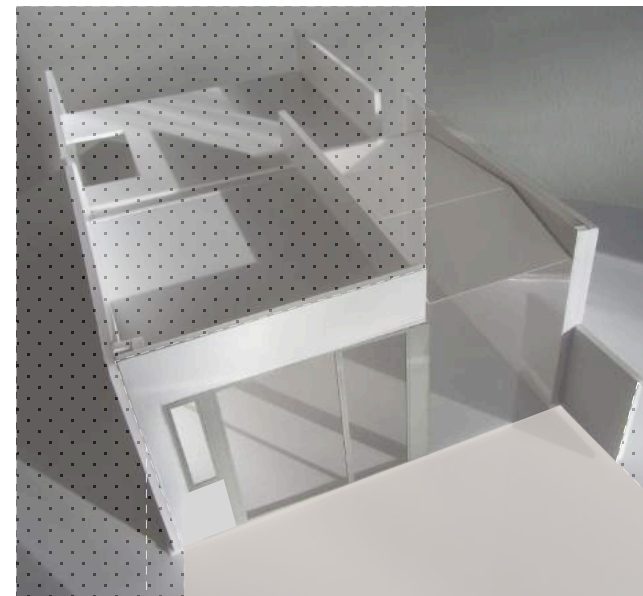

View of side extension from rear garden

Aerial view of side extension and new roof light in sloping roof

View of side extension at garden level: shaded area not modeled

Aerial view of side extension at garden level: shaded area not modeled

View of side extension at garden level: shaded area not modeled

Do not scale

**Lucy Read Architects**  
 13 Retcar Place N19 5TT lucyread@icloud.com 07779 789 268

16 Raveley Street NW5 2HU  
**Raveley Street: Proposed Side Extension Model Photographs**  
 NTS at A3  
 January, 2017