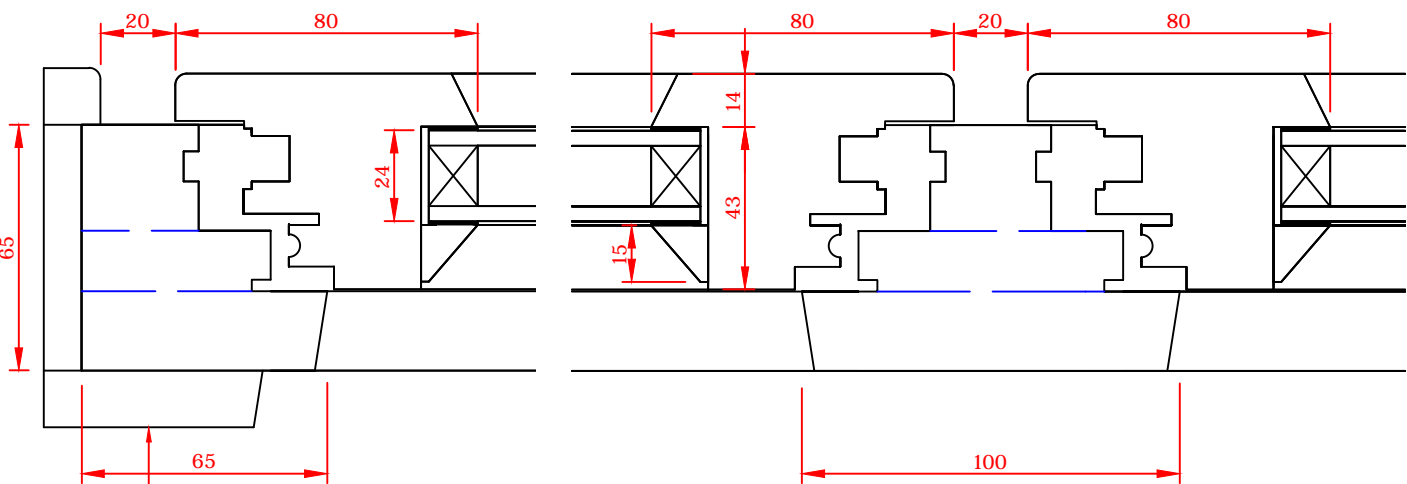

USE TEMPLATE TAKEN FROM SITE FOR ANGLES

POSTS WILL LINE UP WITH BRICK WORK COLUMNS BELOW

tricoya scribes

tricoya cover

TURN LOCKING HANDLE

WITH THE HANDLE LOCKED THE HANDLE WILL ONLY MOVE TO THE 90° POSITION ENABLING THE RESTRICTED TILT MODE. ONCE UNLOCKED THE HANDLE CAN BE MOVED TO ACHIEVE TURN MODE.

TITON MULTI TREND INVISIBLE TILT BEFORE TURN MECHANISM AND AIR TIGHT WEATHER SEALS

PROJECT		
NETLEY SCHOOL		
TITLE		
WINDOW NW-15		
CLIENT		
DIAMOND BUILD		
PLEASE CHECK CAREFULLY! YOUR JOINERY WILL BE MANUFACTURED TO THIS DRAWING		
APPROVED BY		
SIGN		
PRINT		
DATE		
AJ JOINERY(UK)LTD UNIT 1B FEN END STOTFOLD HERTS SG5 4BA		
01462 733611		
www.ajjoinery-uk.co.uk		
email info@ajjoinery-uk.co.uk		
NOTES		
INWARD OPENING TILT AND TURN WINDOWS 24MM ARGON GAS LOW E DOUBLE GLAZED UNITS U VALUE 1.2		
WHITE HANDLES WHITE PAINT FINISH INSIDE BLACK PAINT FINISH OUTSIDE		
DATE		
NOVEMBER 2016		
DRAWN BY		
LEE SHEPPARD		
JOB NO	DWG NO	REV
6747	SL100	A