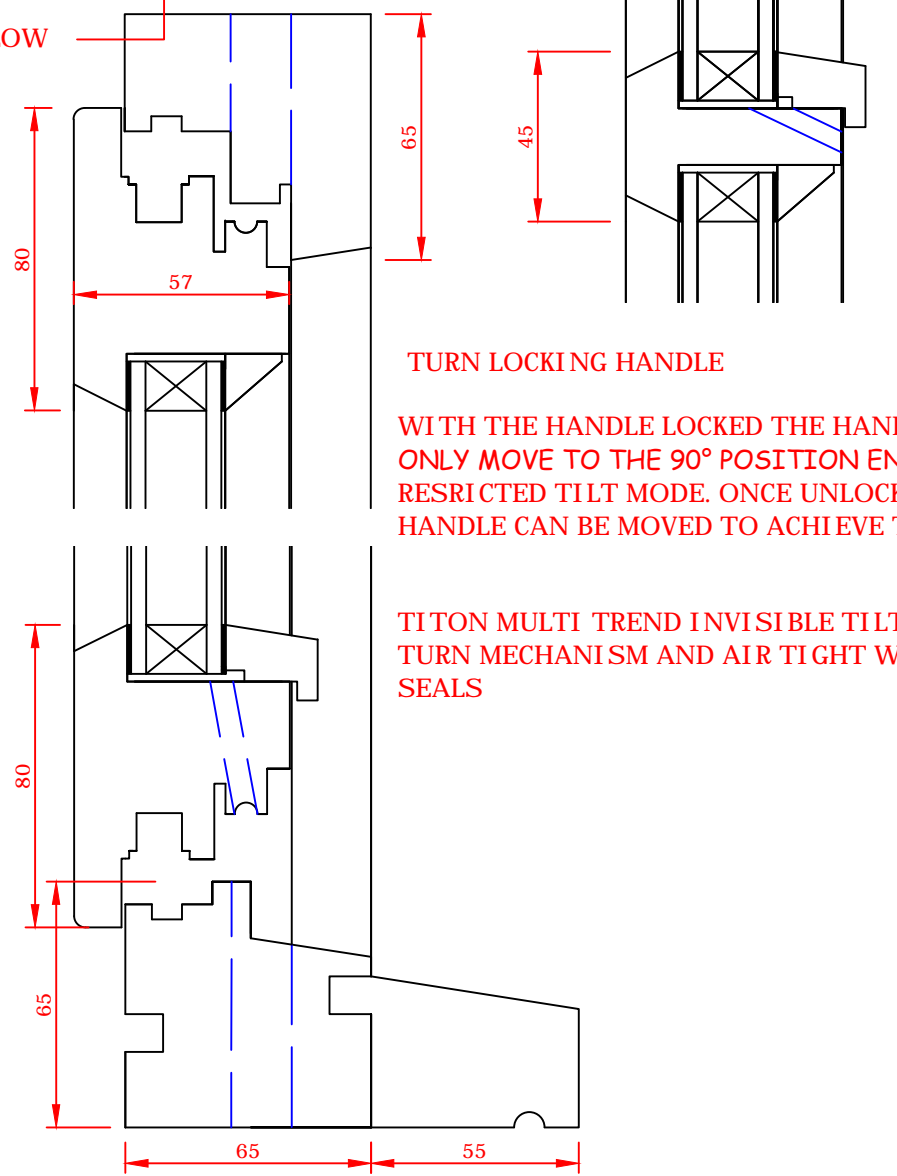

USE TEMPLATE TAKEN FROM SITE FOR ANGLES

POSTS WILL LINE UP WITH BRICK WORK COLUMNS BELOW

tricoya scribes

tricoya cover

TURN LOCKING HANDLE

WITH THE HANDLE LOCKED THE HANDLE WILL ONLY MOVE TO THE 90° POSITION ENABLING THE RESTRICTED TILT MODE. ONCE UNLOCKED THE HANDLE CAN BE MOVED TO ACHIEVE TURN MODE.

TITON MULTI TREND INVISIBLE TILT BEFORE TURN MECHANISM AND AIR TIGHT WEATHER SEALS

PROJECT		
NETLEY SCHOOL		
TITLE		
WINDOW NW-15		
CLIENT		
DIAMOND BUILD		
PLEASE CHECK CAREFULLY! YOUR JOINERY WILL BE MANUFACTURED TO THIS DRAWING		
APPROVED BY		
SIGN		
PRINT		
DATE		
AJ JOINERY(UK)LTD UNIT 1B FEN END STOTFOLD HERTS SG5 4BA		
01462 733611		
www.ajjoinery-uk.co.uk		
email info@ajjoinery-uk.co.uk		
NOTES		
INWARD OPENING TILT AND TURN WINDOWS 24MM ARGON GAS LOW E DOUBLE GLAZED UNITS U VALUE 1.2		
WHITE HANDLES WHITE PAINT FINISH INSIDE BLACK PAINT FINISH OUTSIDE		
DATE		
NOVEMBER 2016		
DRAWN BY		
LEE SHEPPARD		
JOB NO	DWG NO	REV
6747	SL100	A