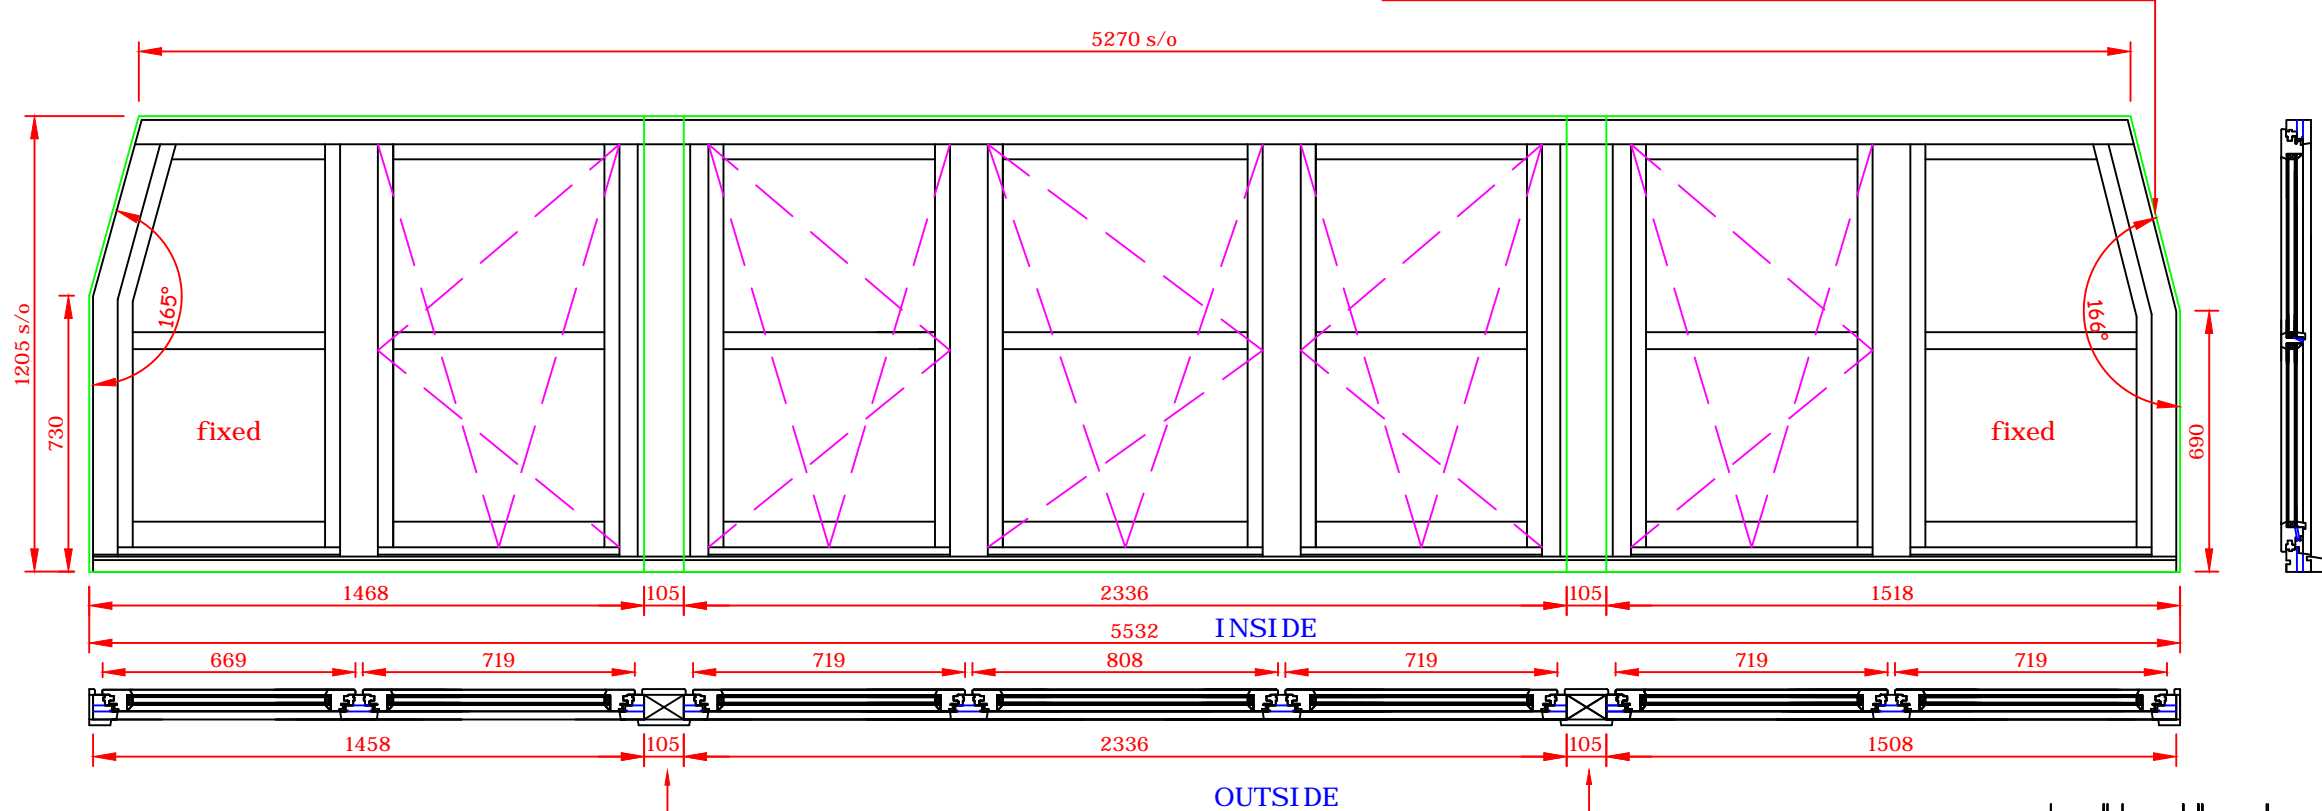

USE TEMPLATE TAKEN FROM SITE FOR ANGLES

POSTS WILL LINE UP WITH BRICK WORK COLUMNS BELOW

tricoya scribes

tricoya cover

TURN LOCKING HANDLE

WITH THE HANDLE LOCKED THE HANDLE WILL ONLY MOVE TO THE 90° POSITION ENABLING THE RESTRICTED TILT MODE. ONCE UNLOCKED THE HANDLE CAN BE MOVED TO ACHIEVE TURN MODE.

TITON MULTI TREND INVISIBLE TILT BEFORE TURN MECHANISM AND AIR TIGHT WEATHER SEALS

PROJECT		
NETLEY SCHOOL		
TITLE		
WINDOW NW-15		
CLIENT		
DIAMOND BUILD		
PLEASE CHECK CAREFULLY! YOUR JOINERY WILL BE MANUFACTURED TO THIS DRAWING		
APPROVED BY		
SIGN		
PRINT		
DATE		
AJ JOINERY(UK)LTD UNIT 1B FEN END STOTFOLD HERTS SG5 4BA		
01462 733611		
www.ajjoinery-uk.co.uk		
email info@ajjoinery-uk.co.uk		
NOTES		
INWARD OPENING TILT AND TURN WINDOWS 24MM ARGON GAS LOW E DOUBLE GLAZED UNITS U VALUE 1.2		
WHITE HANDLES WHITE PAINT FINISH INSIDE BLACK PAINT FINISH OUTSIDE		
DATE		
NOVEMBER 2016		
DRAWN BY		
LEE SHEPPARD		
JOB NO	DWG NO	REV
6747	SL100	A