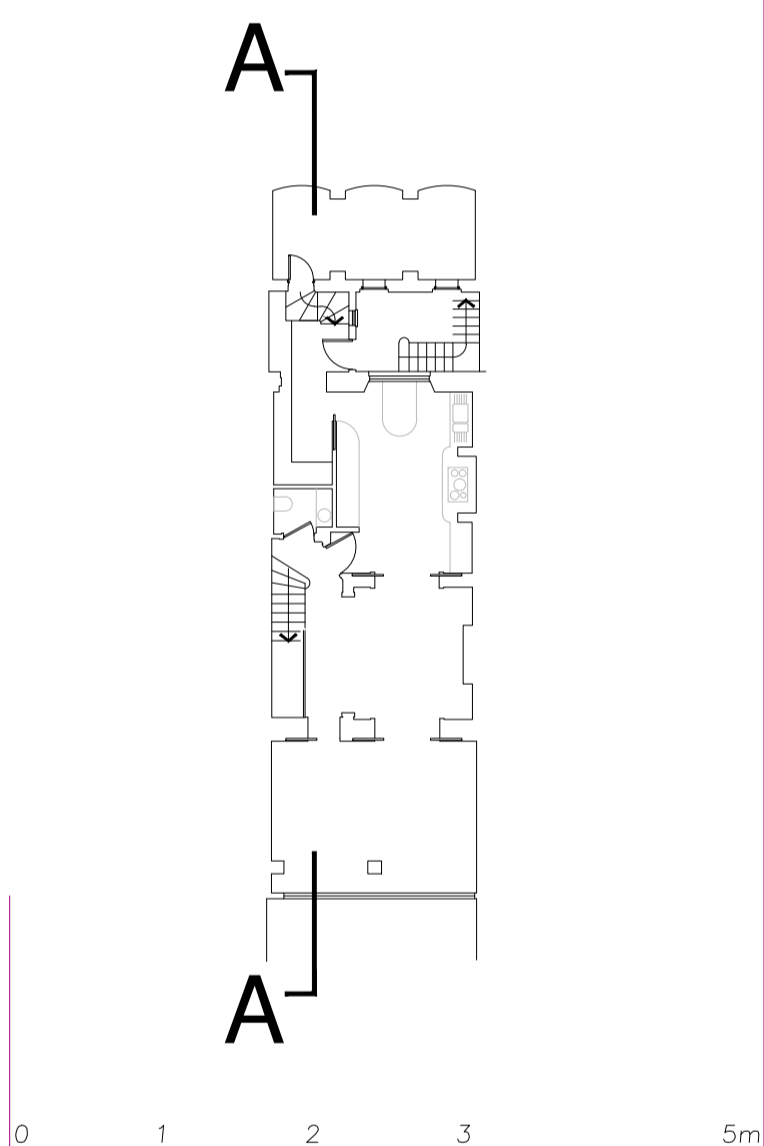

SECTION A

FRONT ELEVATION

Revisions

Architecture and Design © Copyright  
**STEPHEN BRANDES ARCHITECTS**  
 5 Spedan Close Hampstead London NW3 7XF  
 architects@brandes.co.uk Tel 020 7431 2225

Job Title  
 14 REGENTS PARK TERRACE  
 LONDON NW1

Drawing Title  
 PROPOSED  
 FRONT ELEVATION & SECTION A

|       |             |                 |
|-------|-------------|-----------------|
| SCALE | 1:50 @ A1   | CAD Information |
| DATE  | DEC 16      |                 |
| DRAWN | SB          |                 |
| ISSUE | PLANNING LB |                 |

|         |             |      |
|---------|-------------|------|
| Job No. | Drawing No. | Rev. |
| 575     | LB 113      |      |