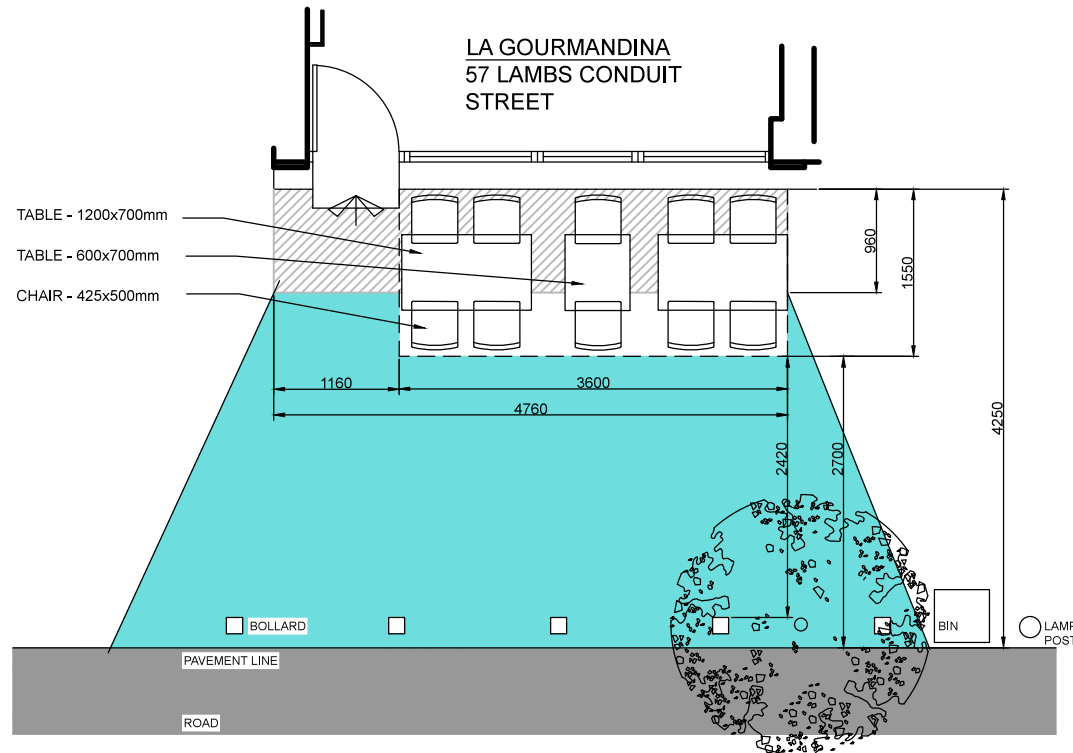

PROPOSED LAYOUT - 1.50