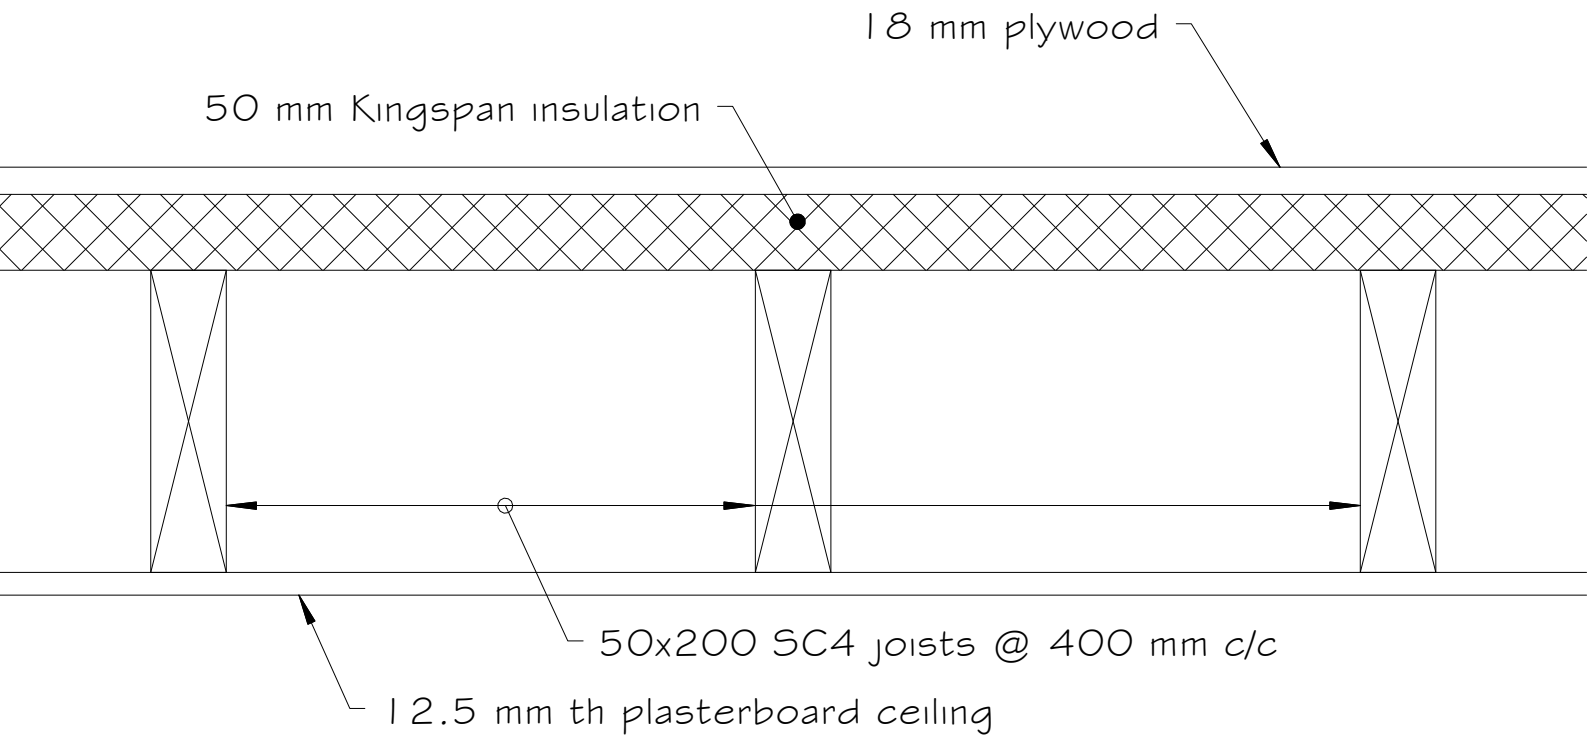

140101/5.5A

FLAT CEILING (TYP)

'CORNICE' (TYP)

FLAT CEILING & 'CORNICE' - typical details
6 Hanover Terrace, London NW1 4RJ