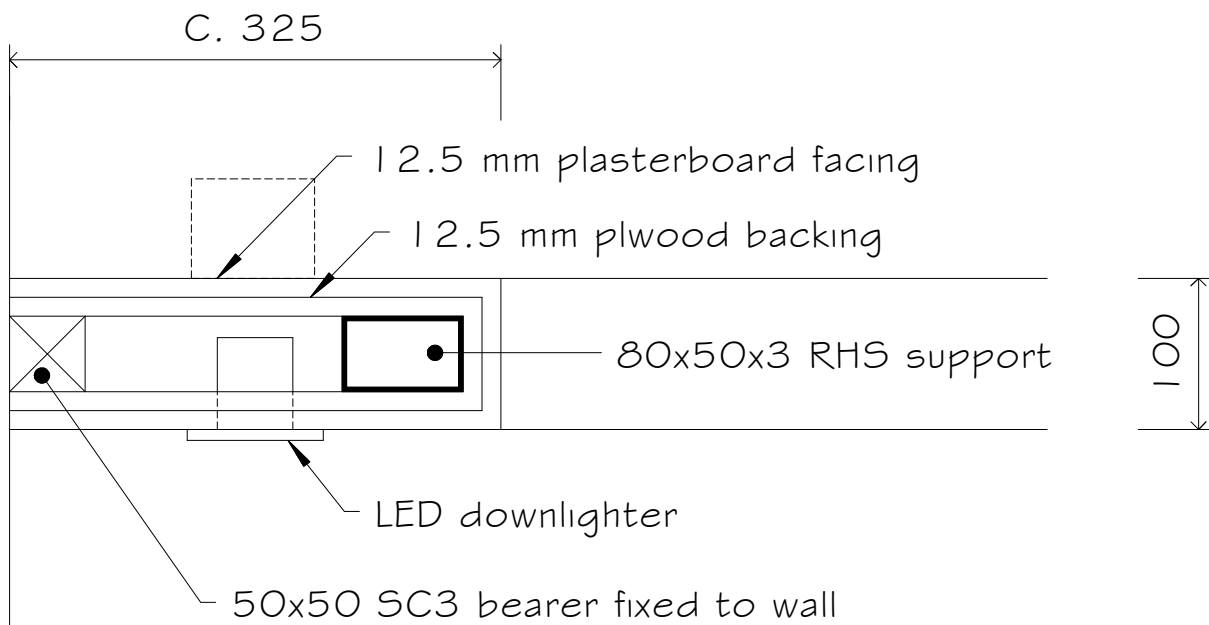

140101/5.5A

FLAT CEILING (TYP)

'CORNICE' (TYP)

FLAT CEILING & 'CORNICE' - typical details
6 Hanover Terrace, London NW1 4RJ