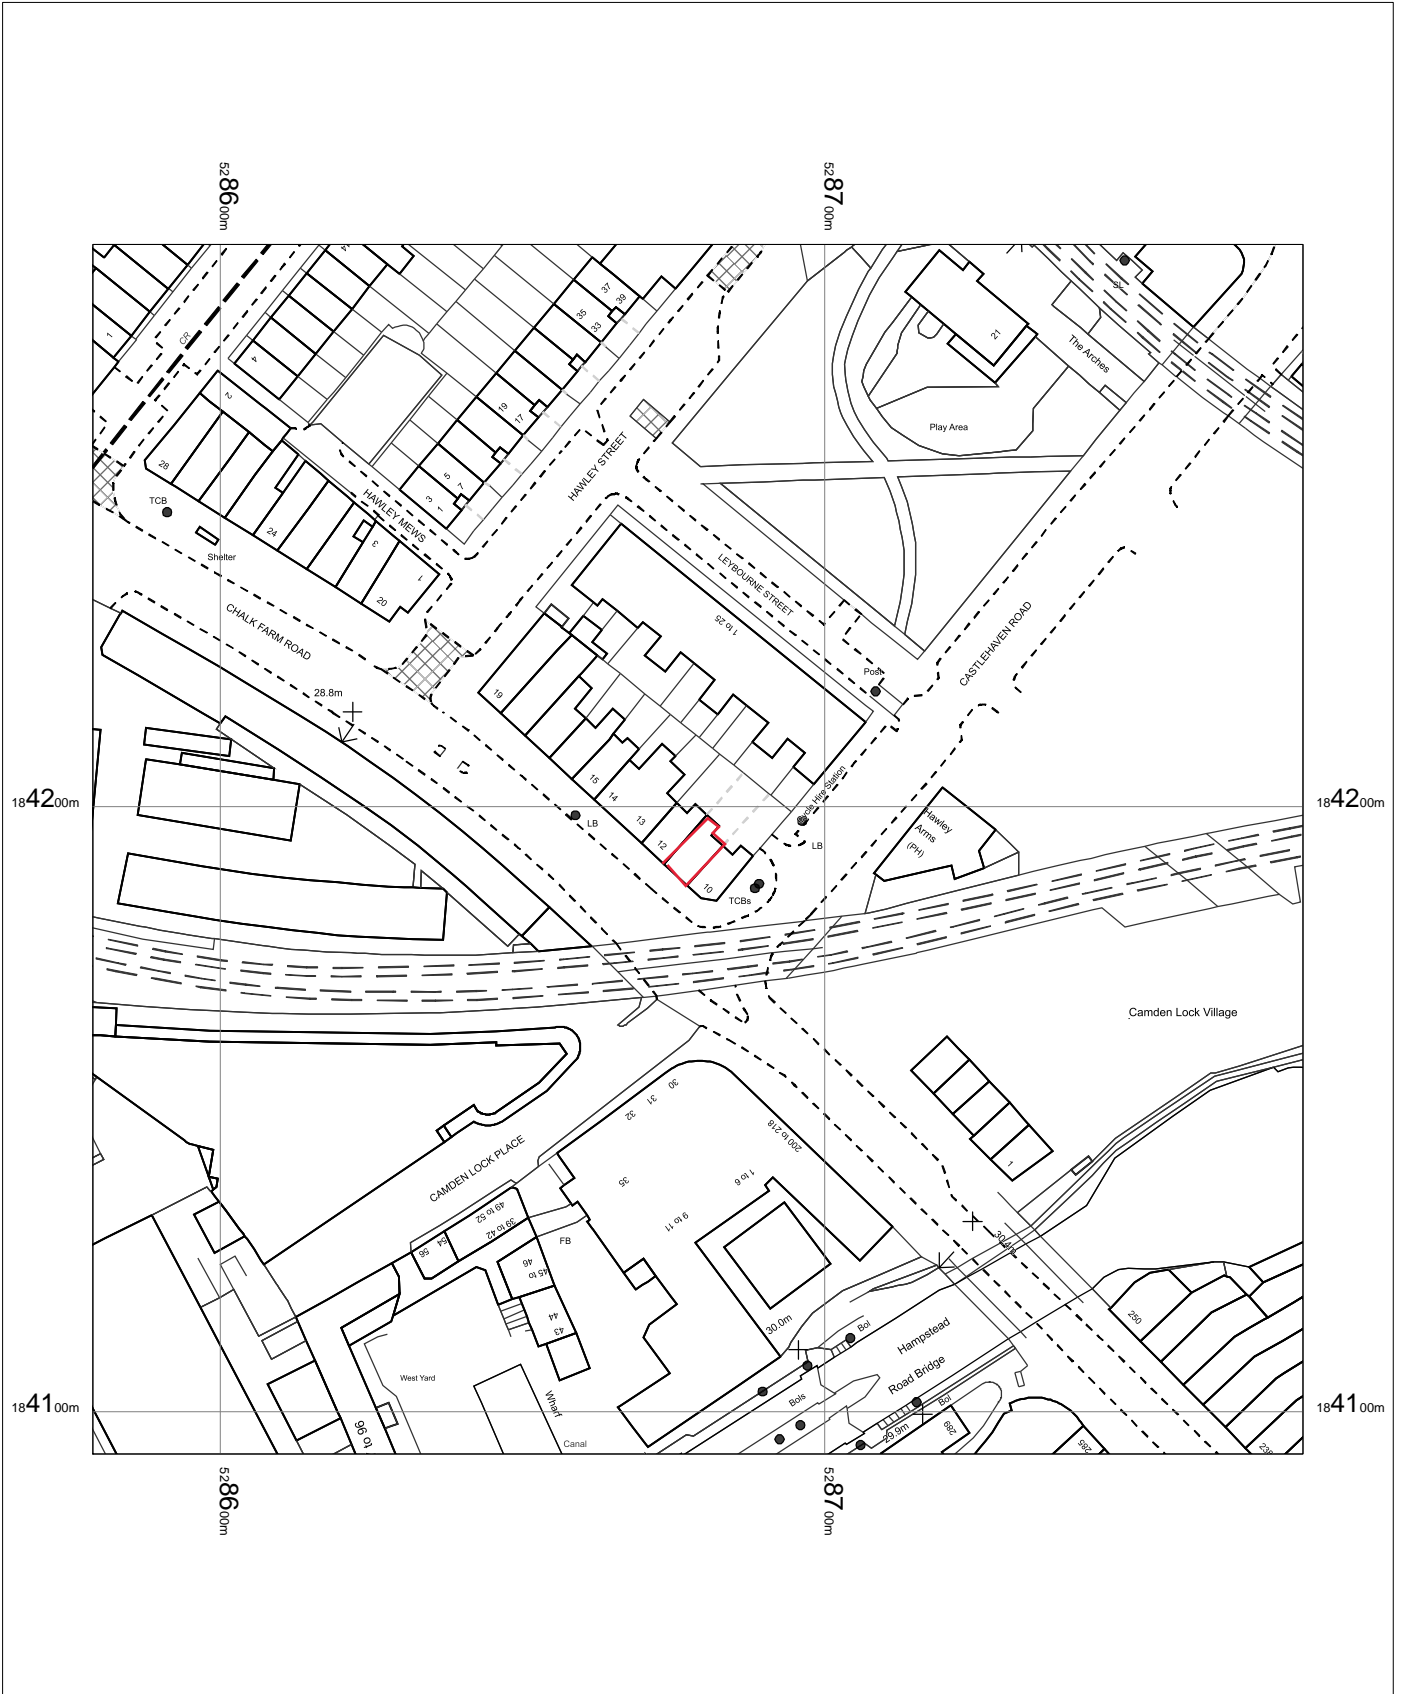

11 Chalk Farm Road

Camden Locks
11 Chalk Farm Road
London
NW1 8AG

3467692

OS MasterMap 1250/2500/10000 scale
11 January 2017, ID: BLJT-00590049
www.planningapplicationmaps.co.uk

1:1250 scale print at A4, Centre: 528679 E, 184193 N

©Crown Copyright and database rights 2016 OS
100019980