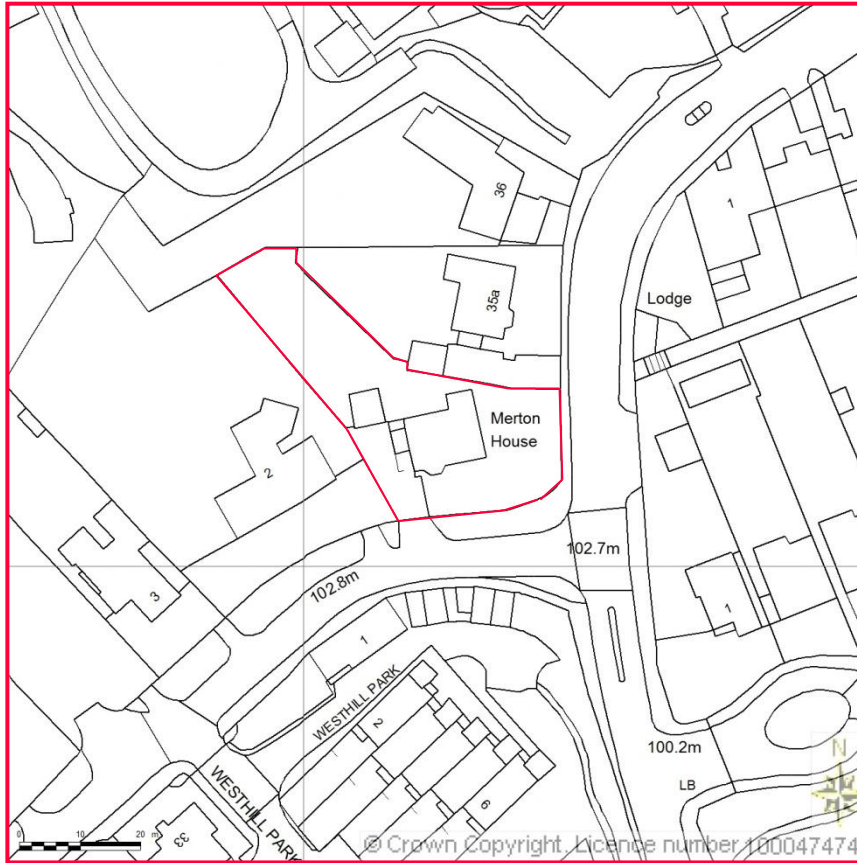

**MERTON HOUSE, SITE LOCATION PLAN
AREA 2 HA
SCALE 1:1250 on A4
CENTRE COORDINATES: 528022, 187022**

Supplied by Streetwise Maps Ltd
www.streetwise.net
Licence No: 100047474
13/01/2017 15:30